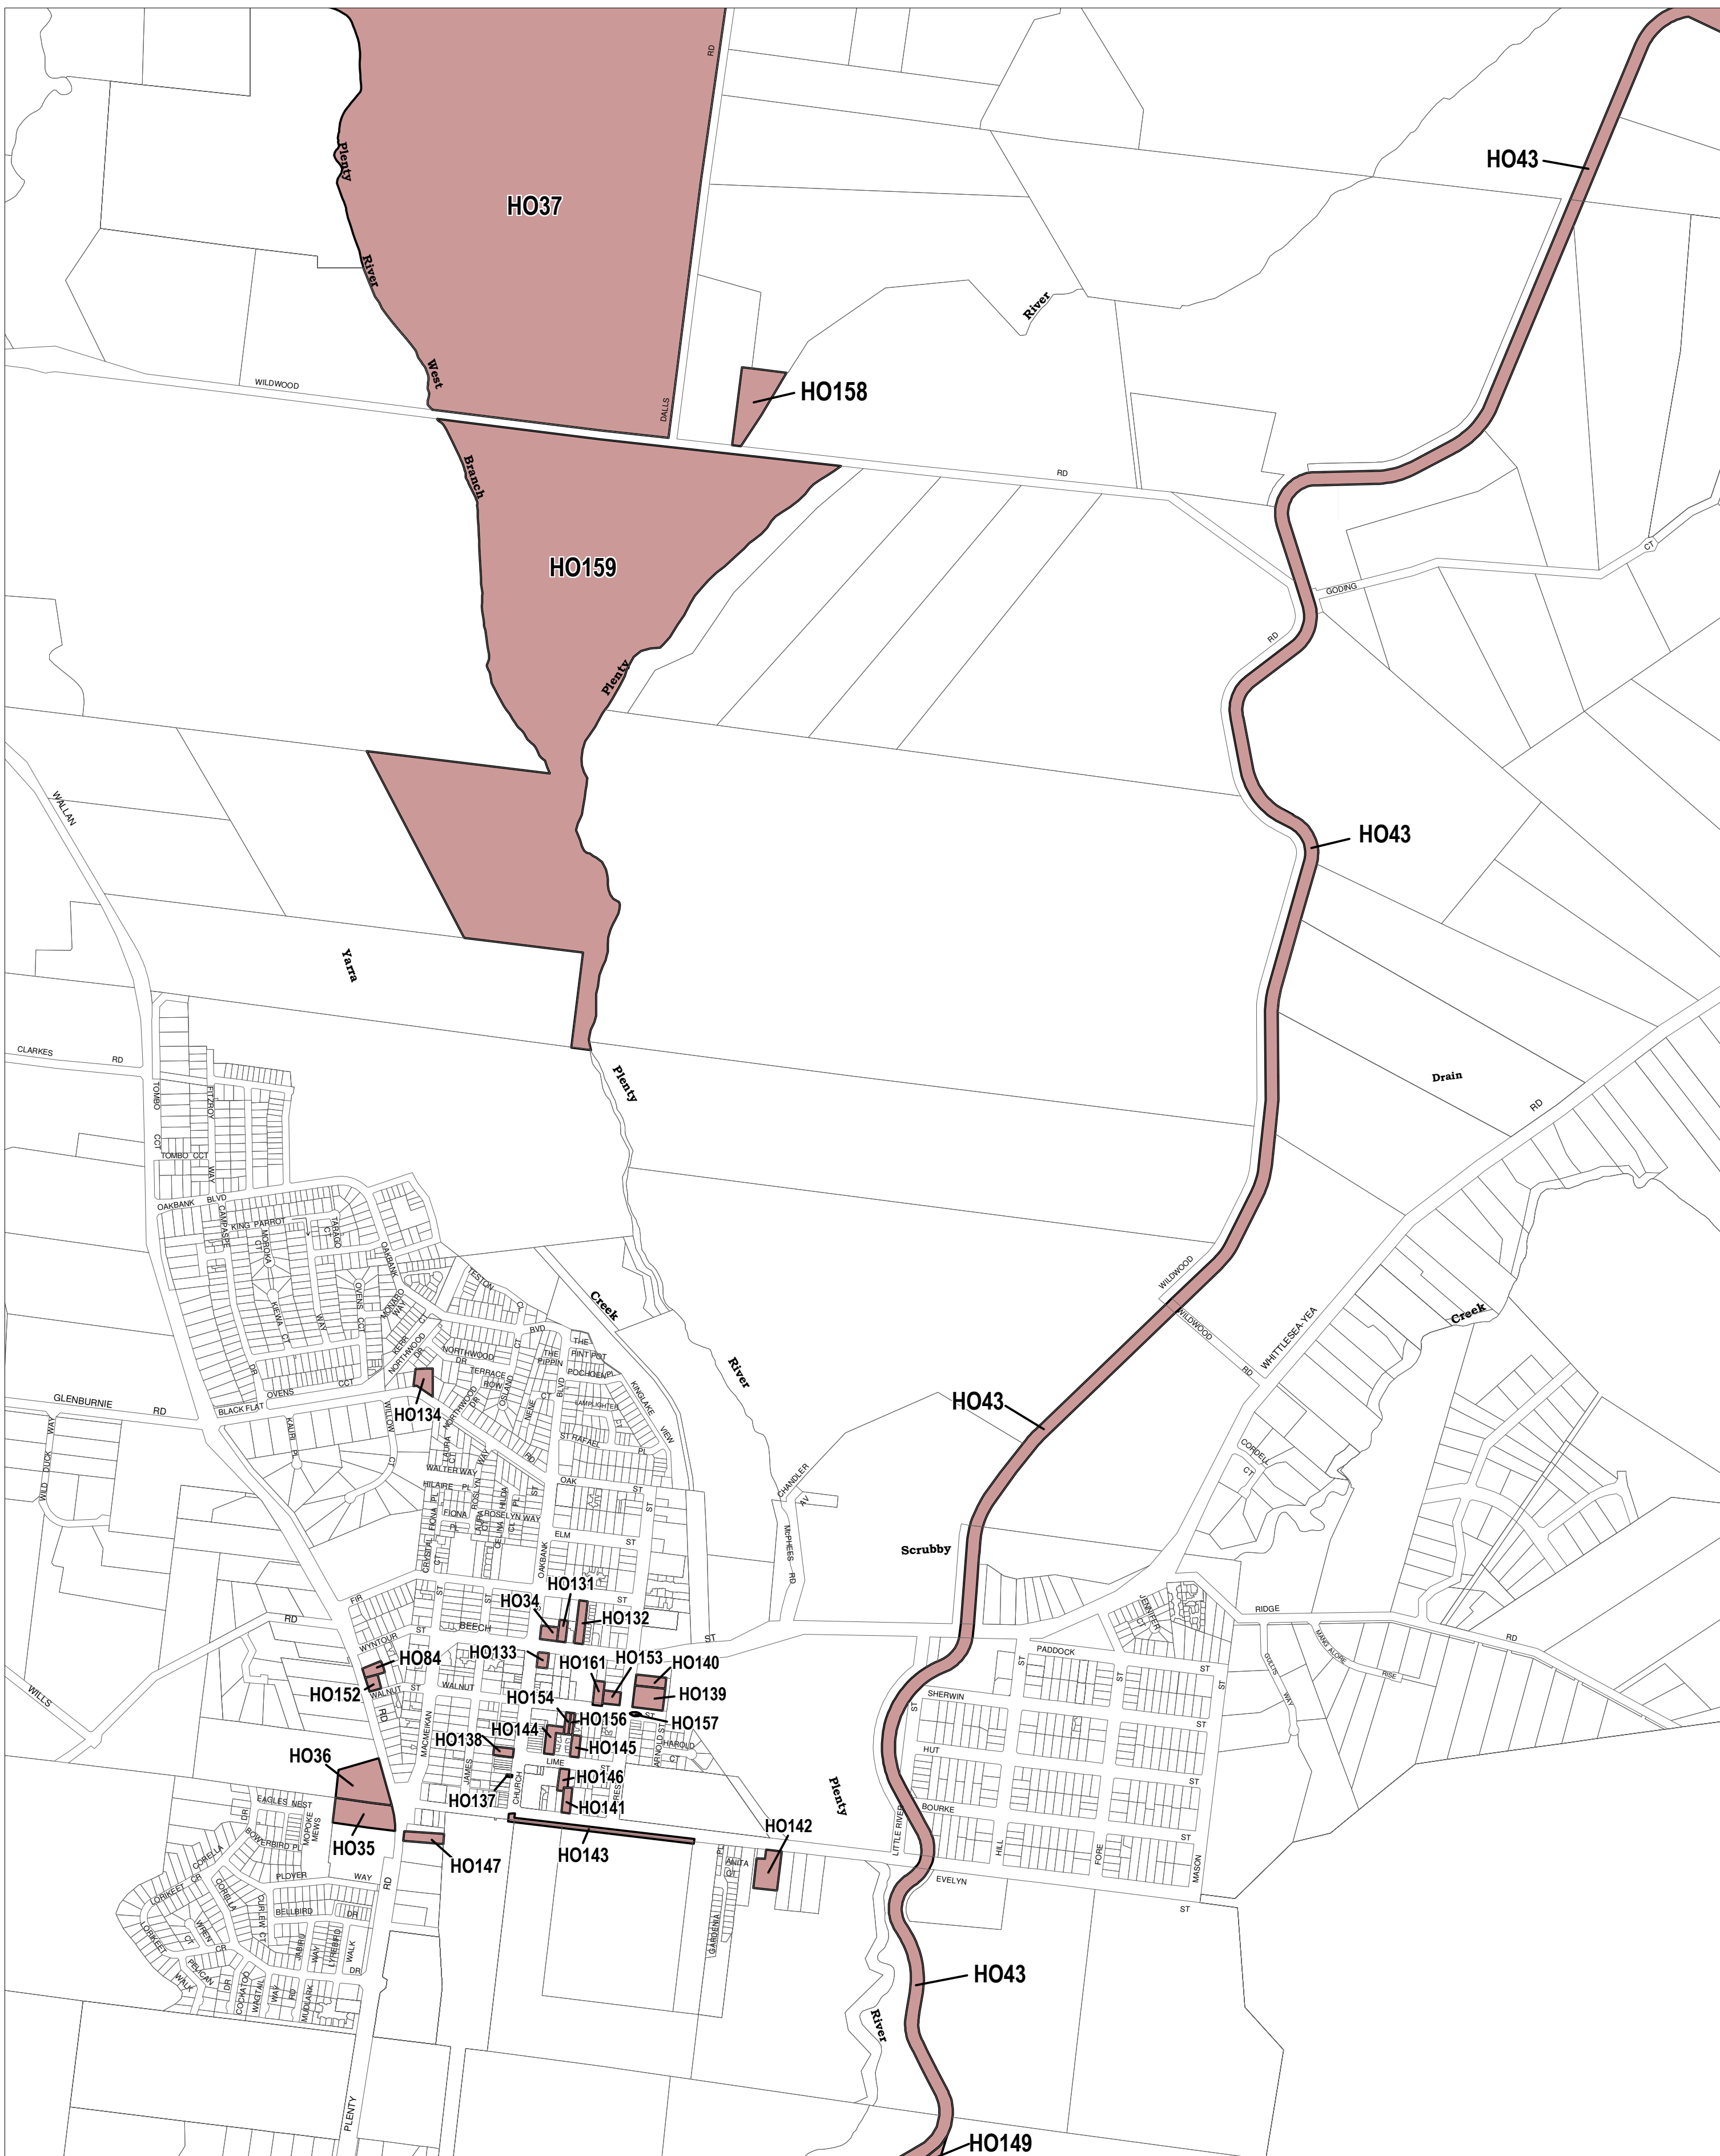

WHITTLESEA PLANNING SCHEME - LOCAL PROVISION

Overlays

HO Heritage Overlay

AUSTRALIAN MAP GRID ZONE 55

Printed: 4/5/2015

AMENDMENT C153