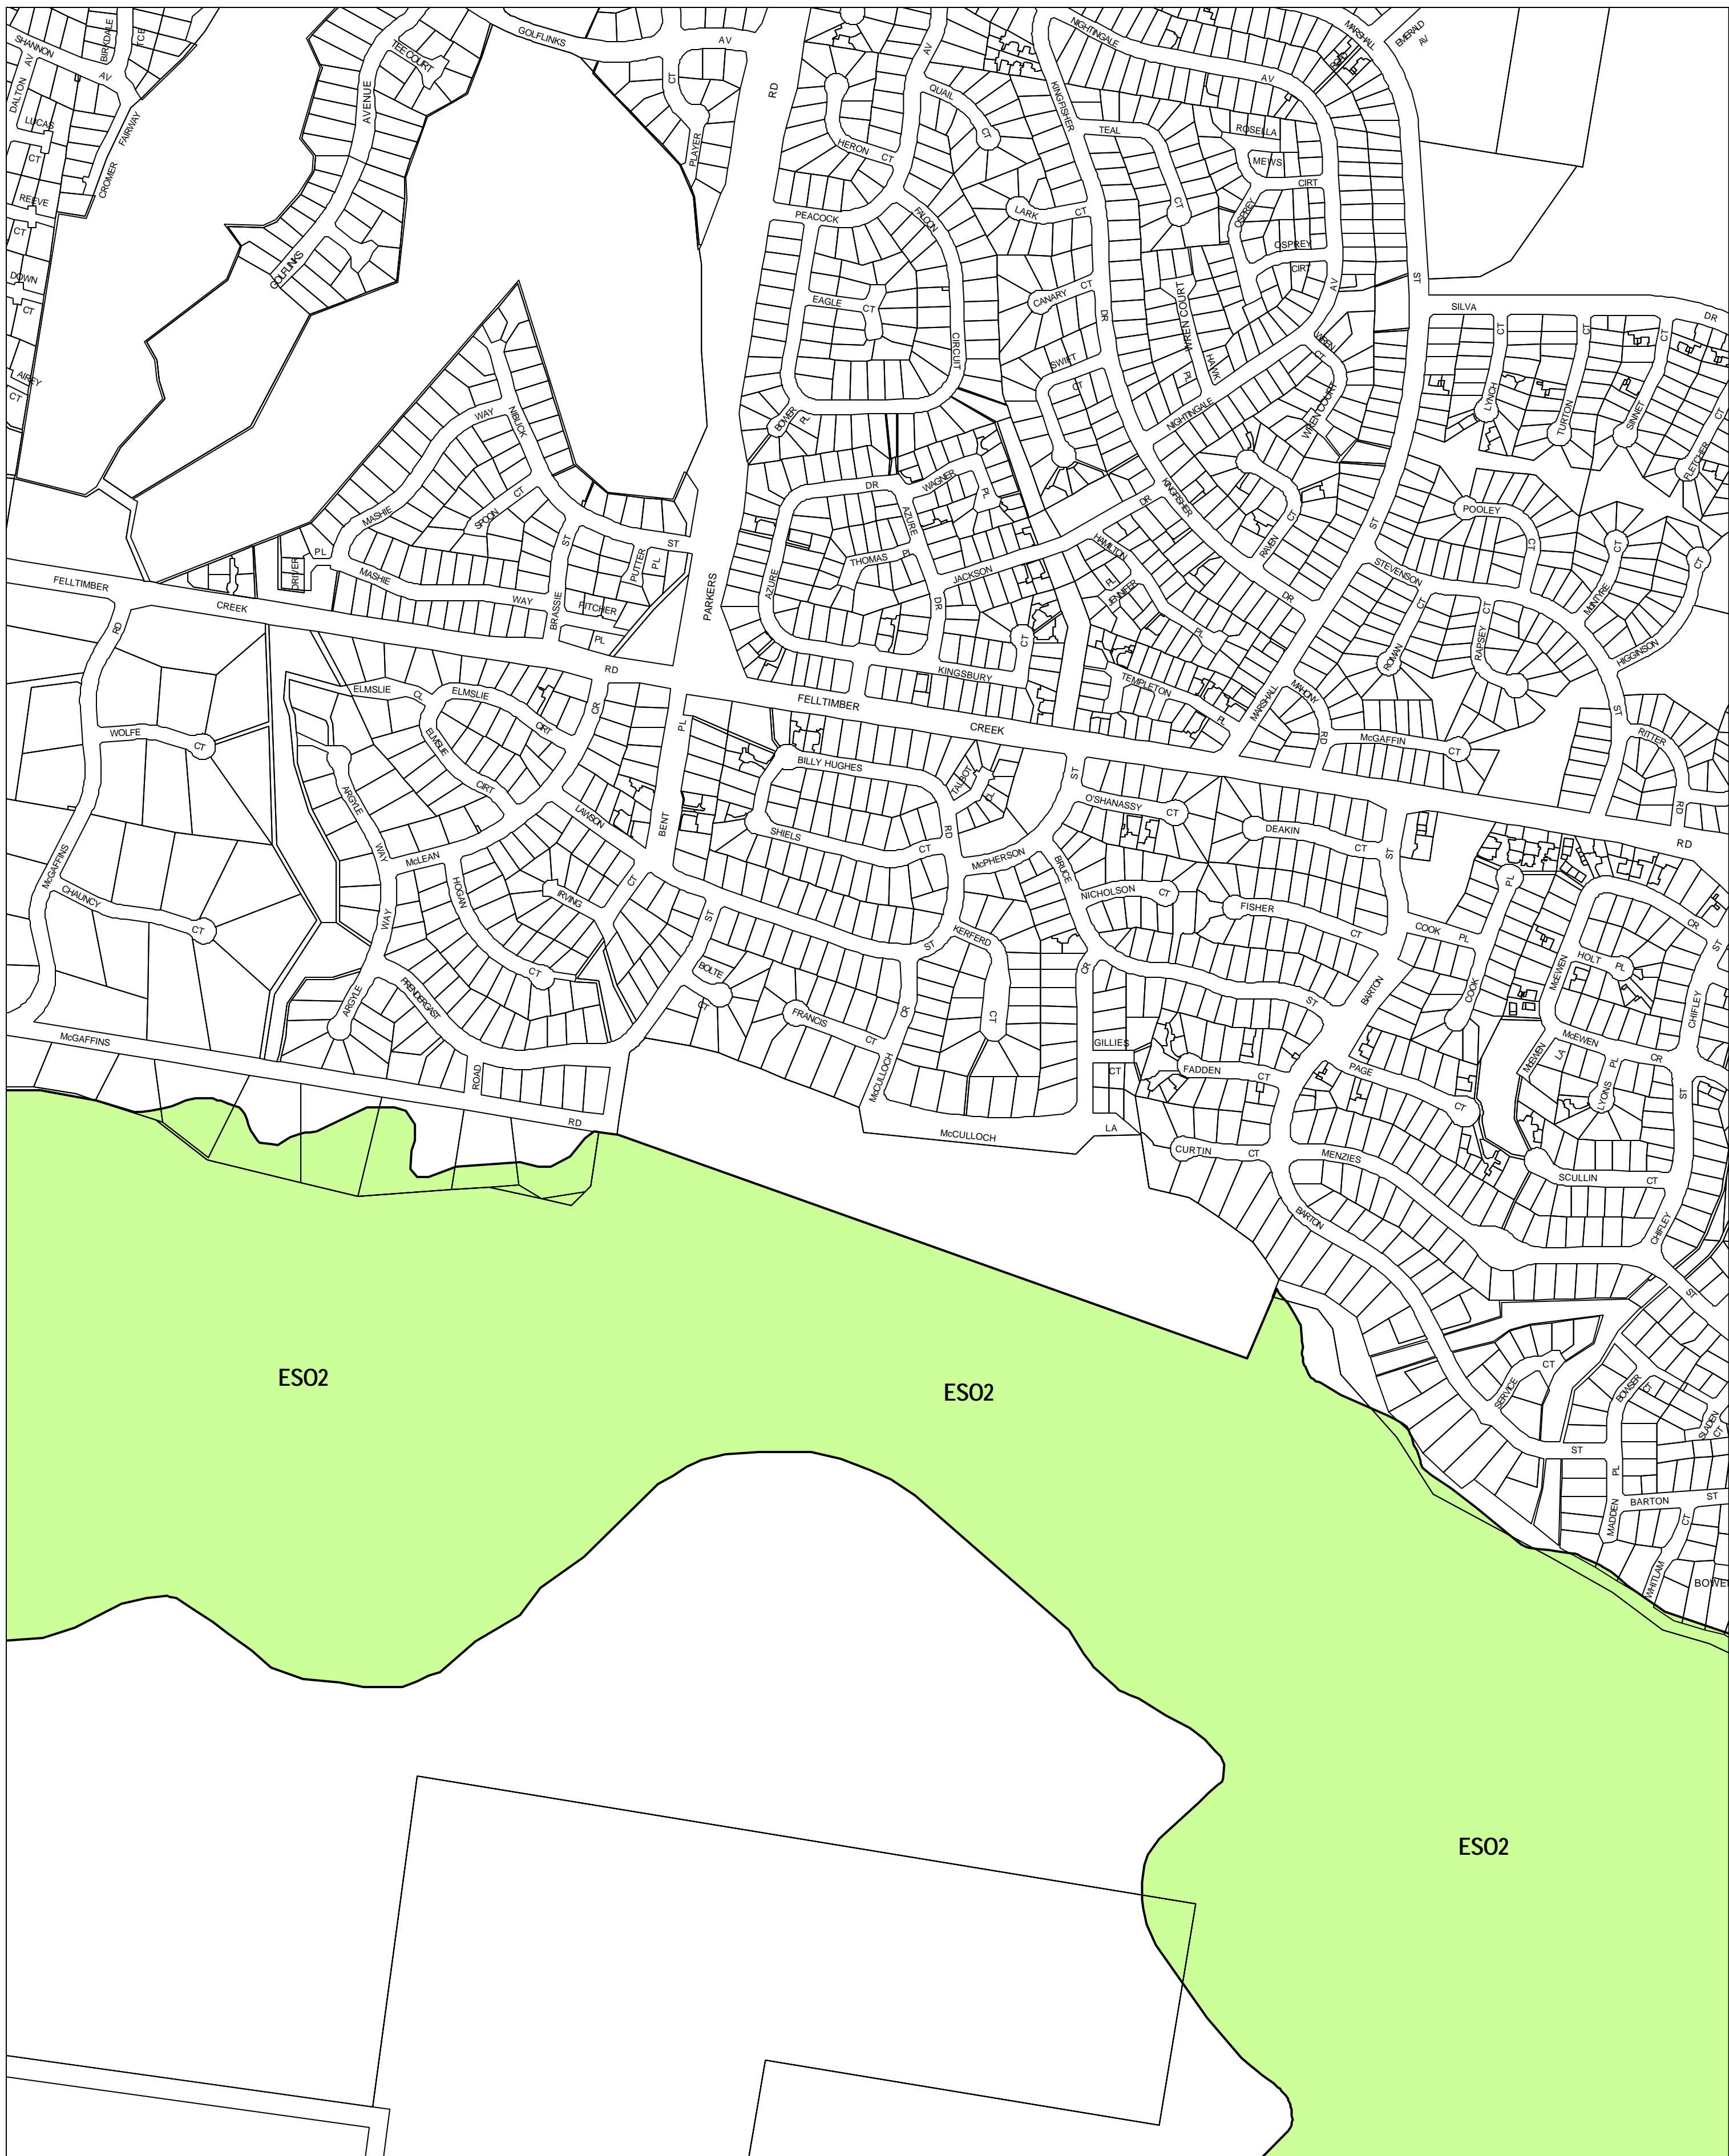

WODONGA PLANNING SCHEME - LOCAL PROVISION

ESO2

ESO2

ESO2

Overlays

- ESO2 Environmental Significance Overlay - Schedule 2

100 100 200 300 400 500 m

AUSTRALIAN MAP GRID ZONE 55

INDEX TO ADJOINING METRIC SERIES MAP

Printed: 27/8/2007