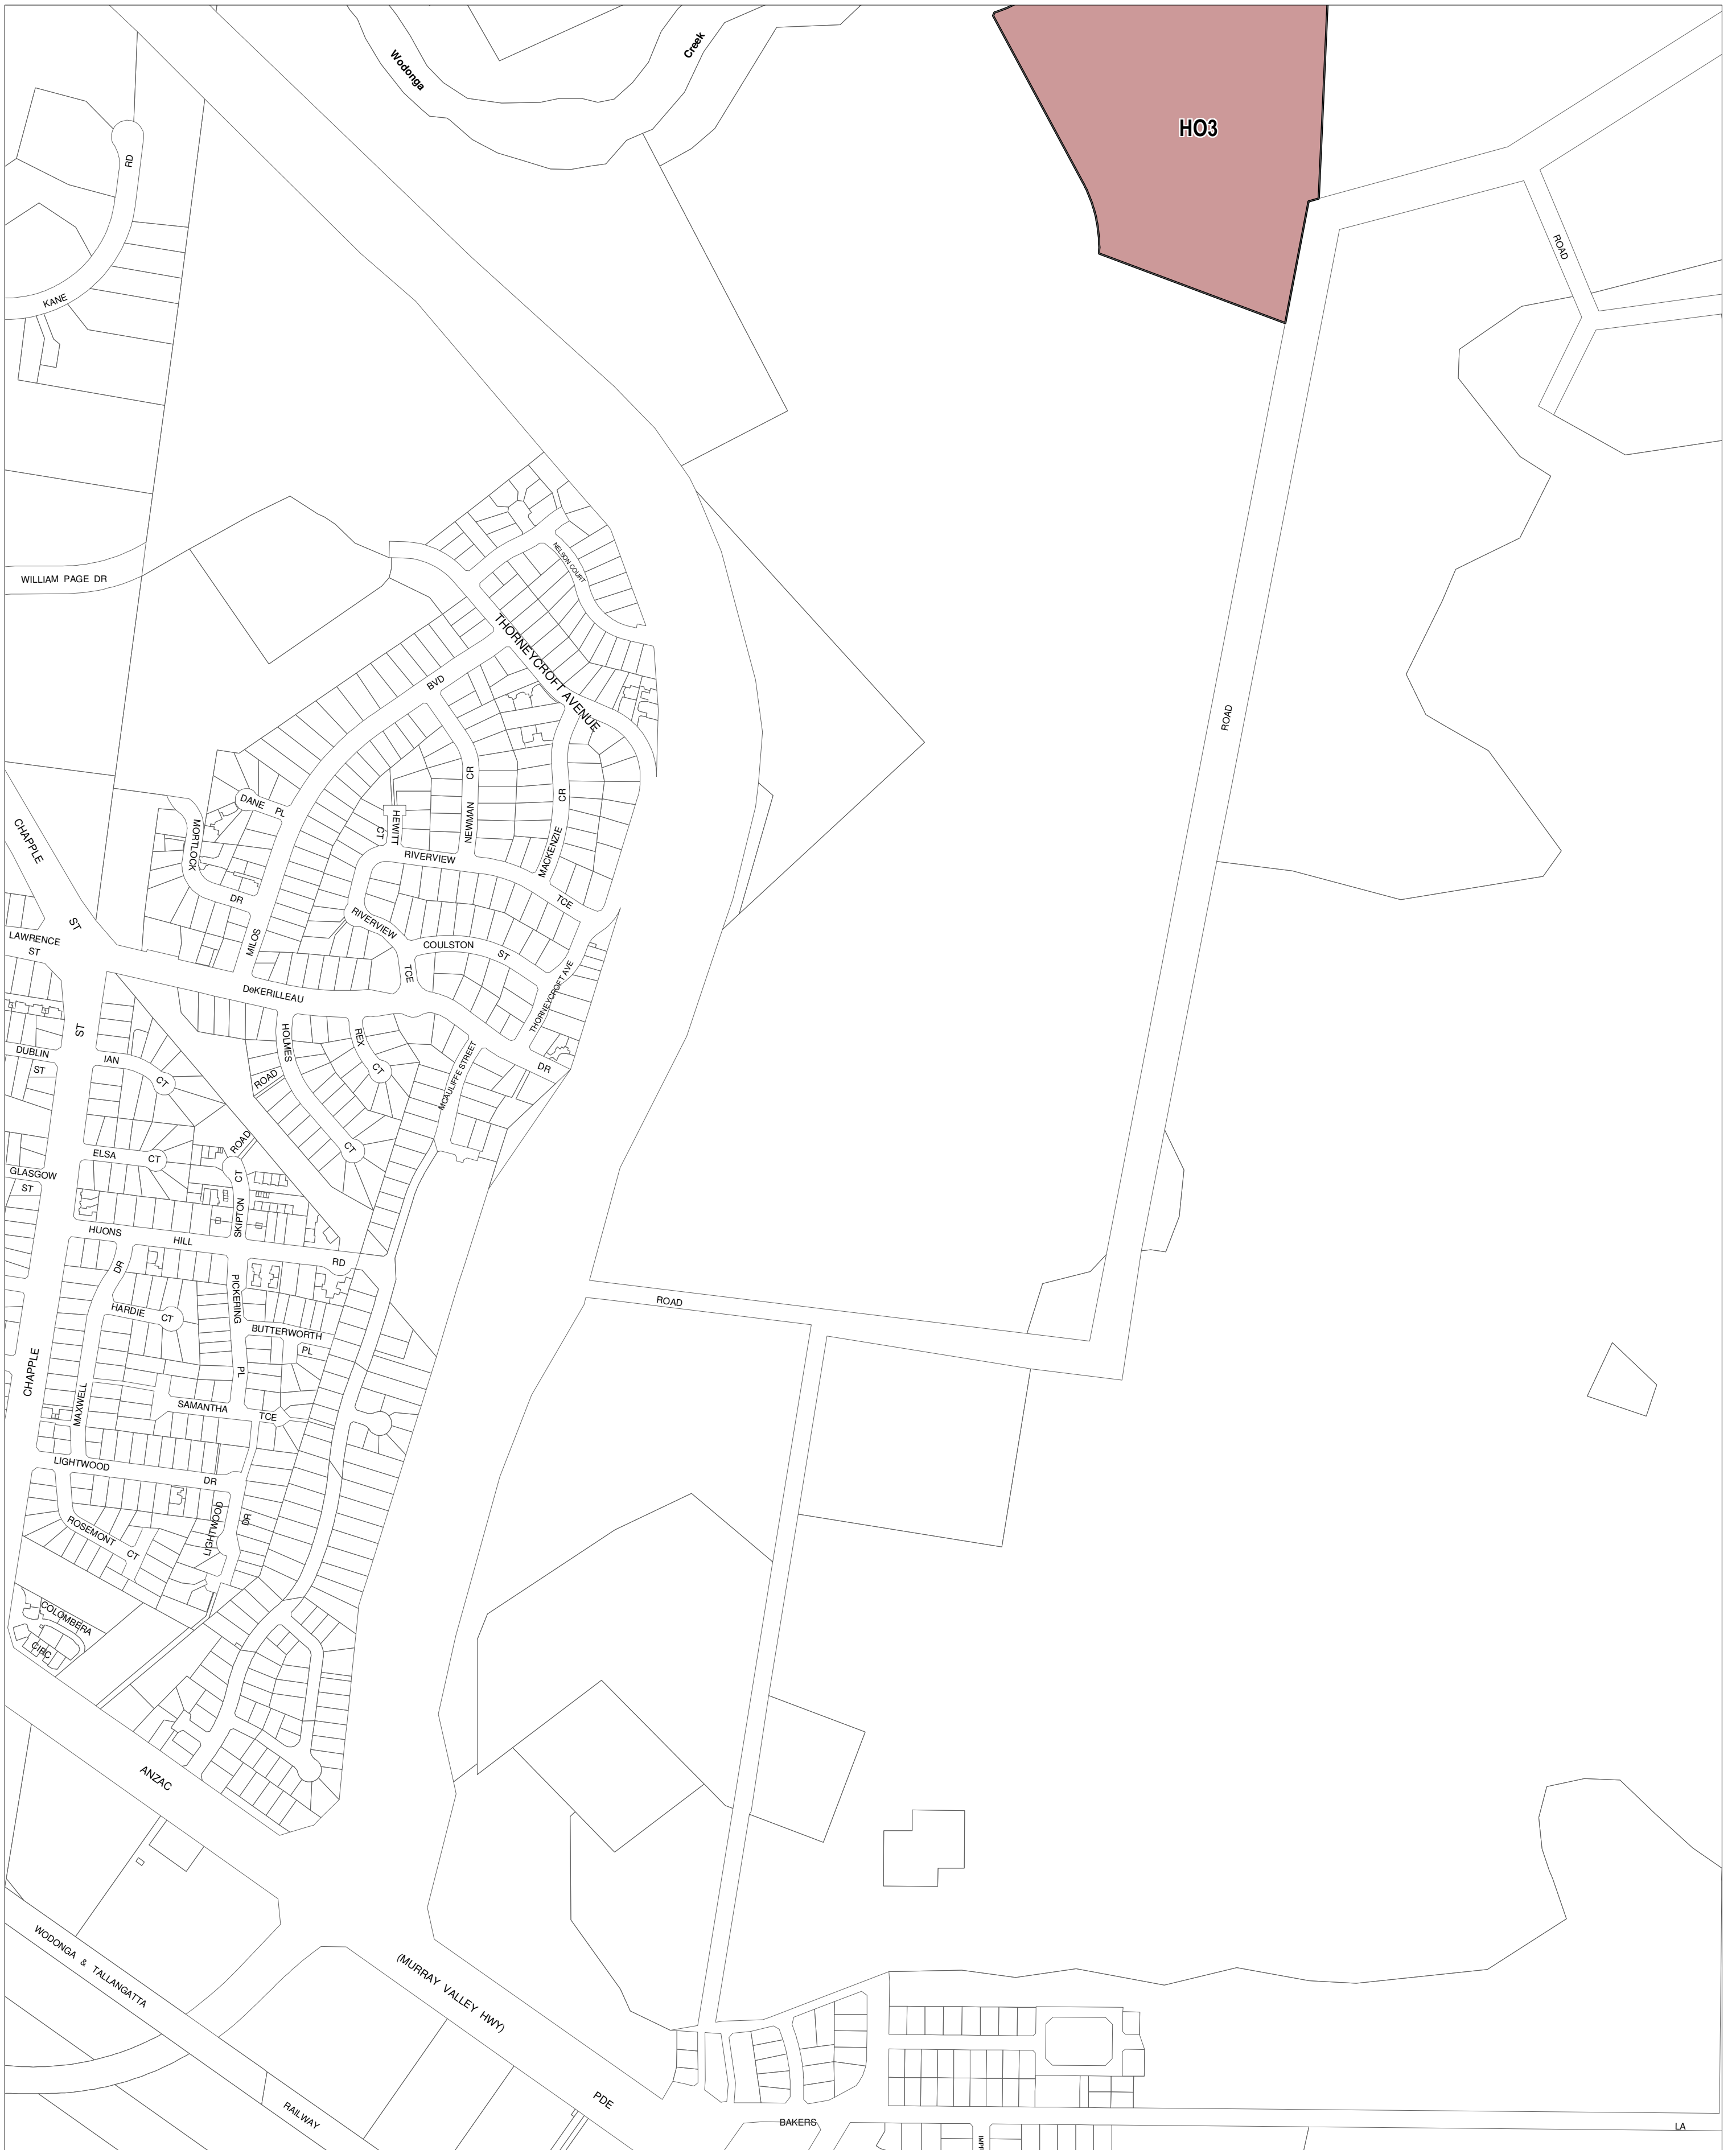

WODONGA PLANNING SCHEME - LOCAL PROVISION

Overlays

HO Heritage Overlay

AUSTRALIAN MAP GRID ZONE 55

INDEX TO ADJOINING METRIC SERIES MAP

Printed: 15/12/2014

AMENDMENT C116