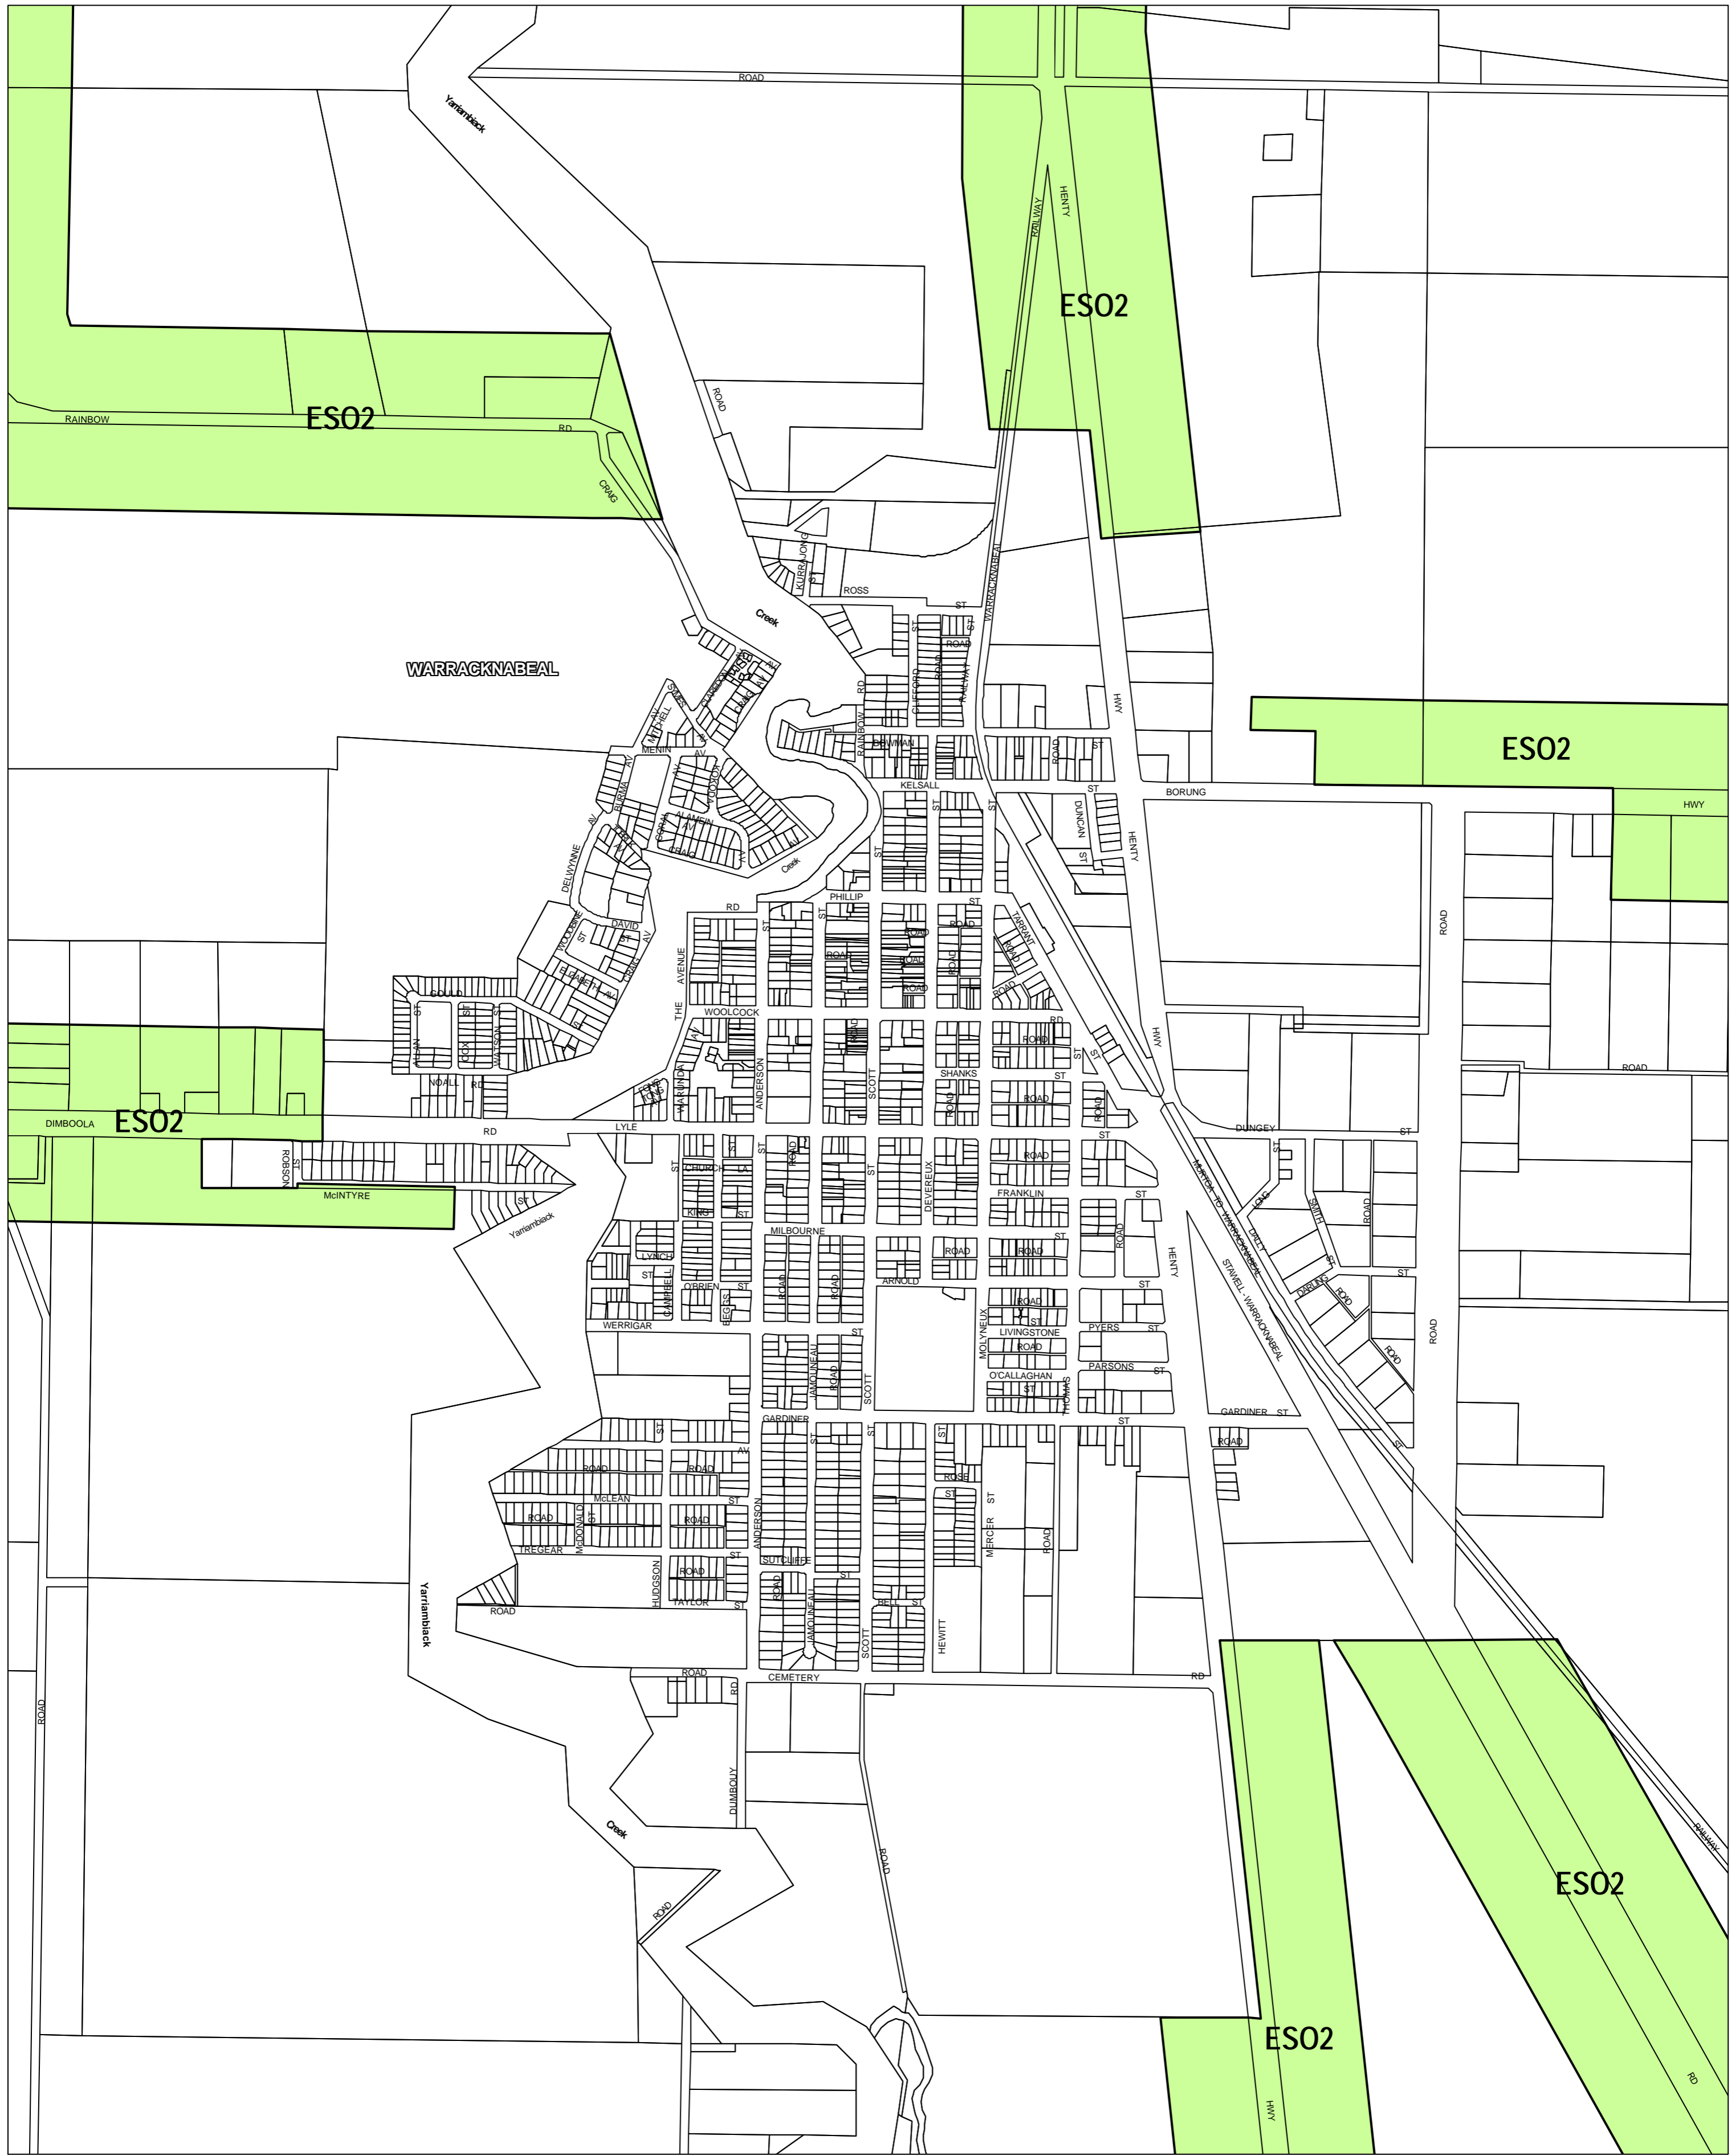

YARRIAMBIACK PLANNING SCHEME - LOCAL PROVISION

Overlays

ES02 Environmental Significance Overlay - Schedule 2

AUSTRALIAN MAP GRID ZONE 54

Printed: 13/6/2007

INDEX TO ADJOINING METRIC SERIES MAP