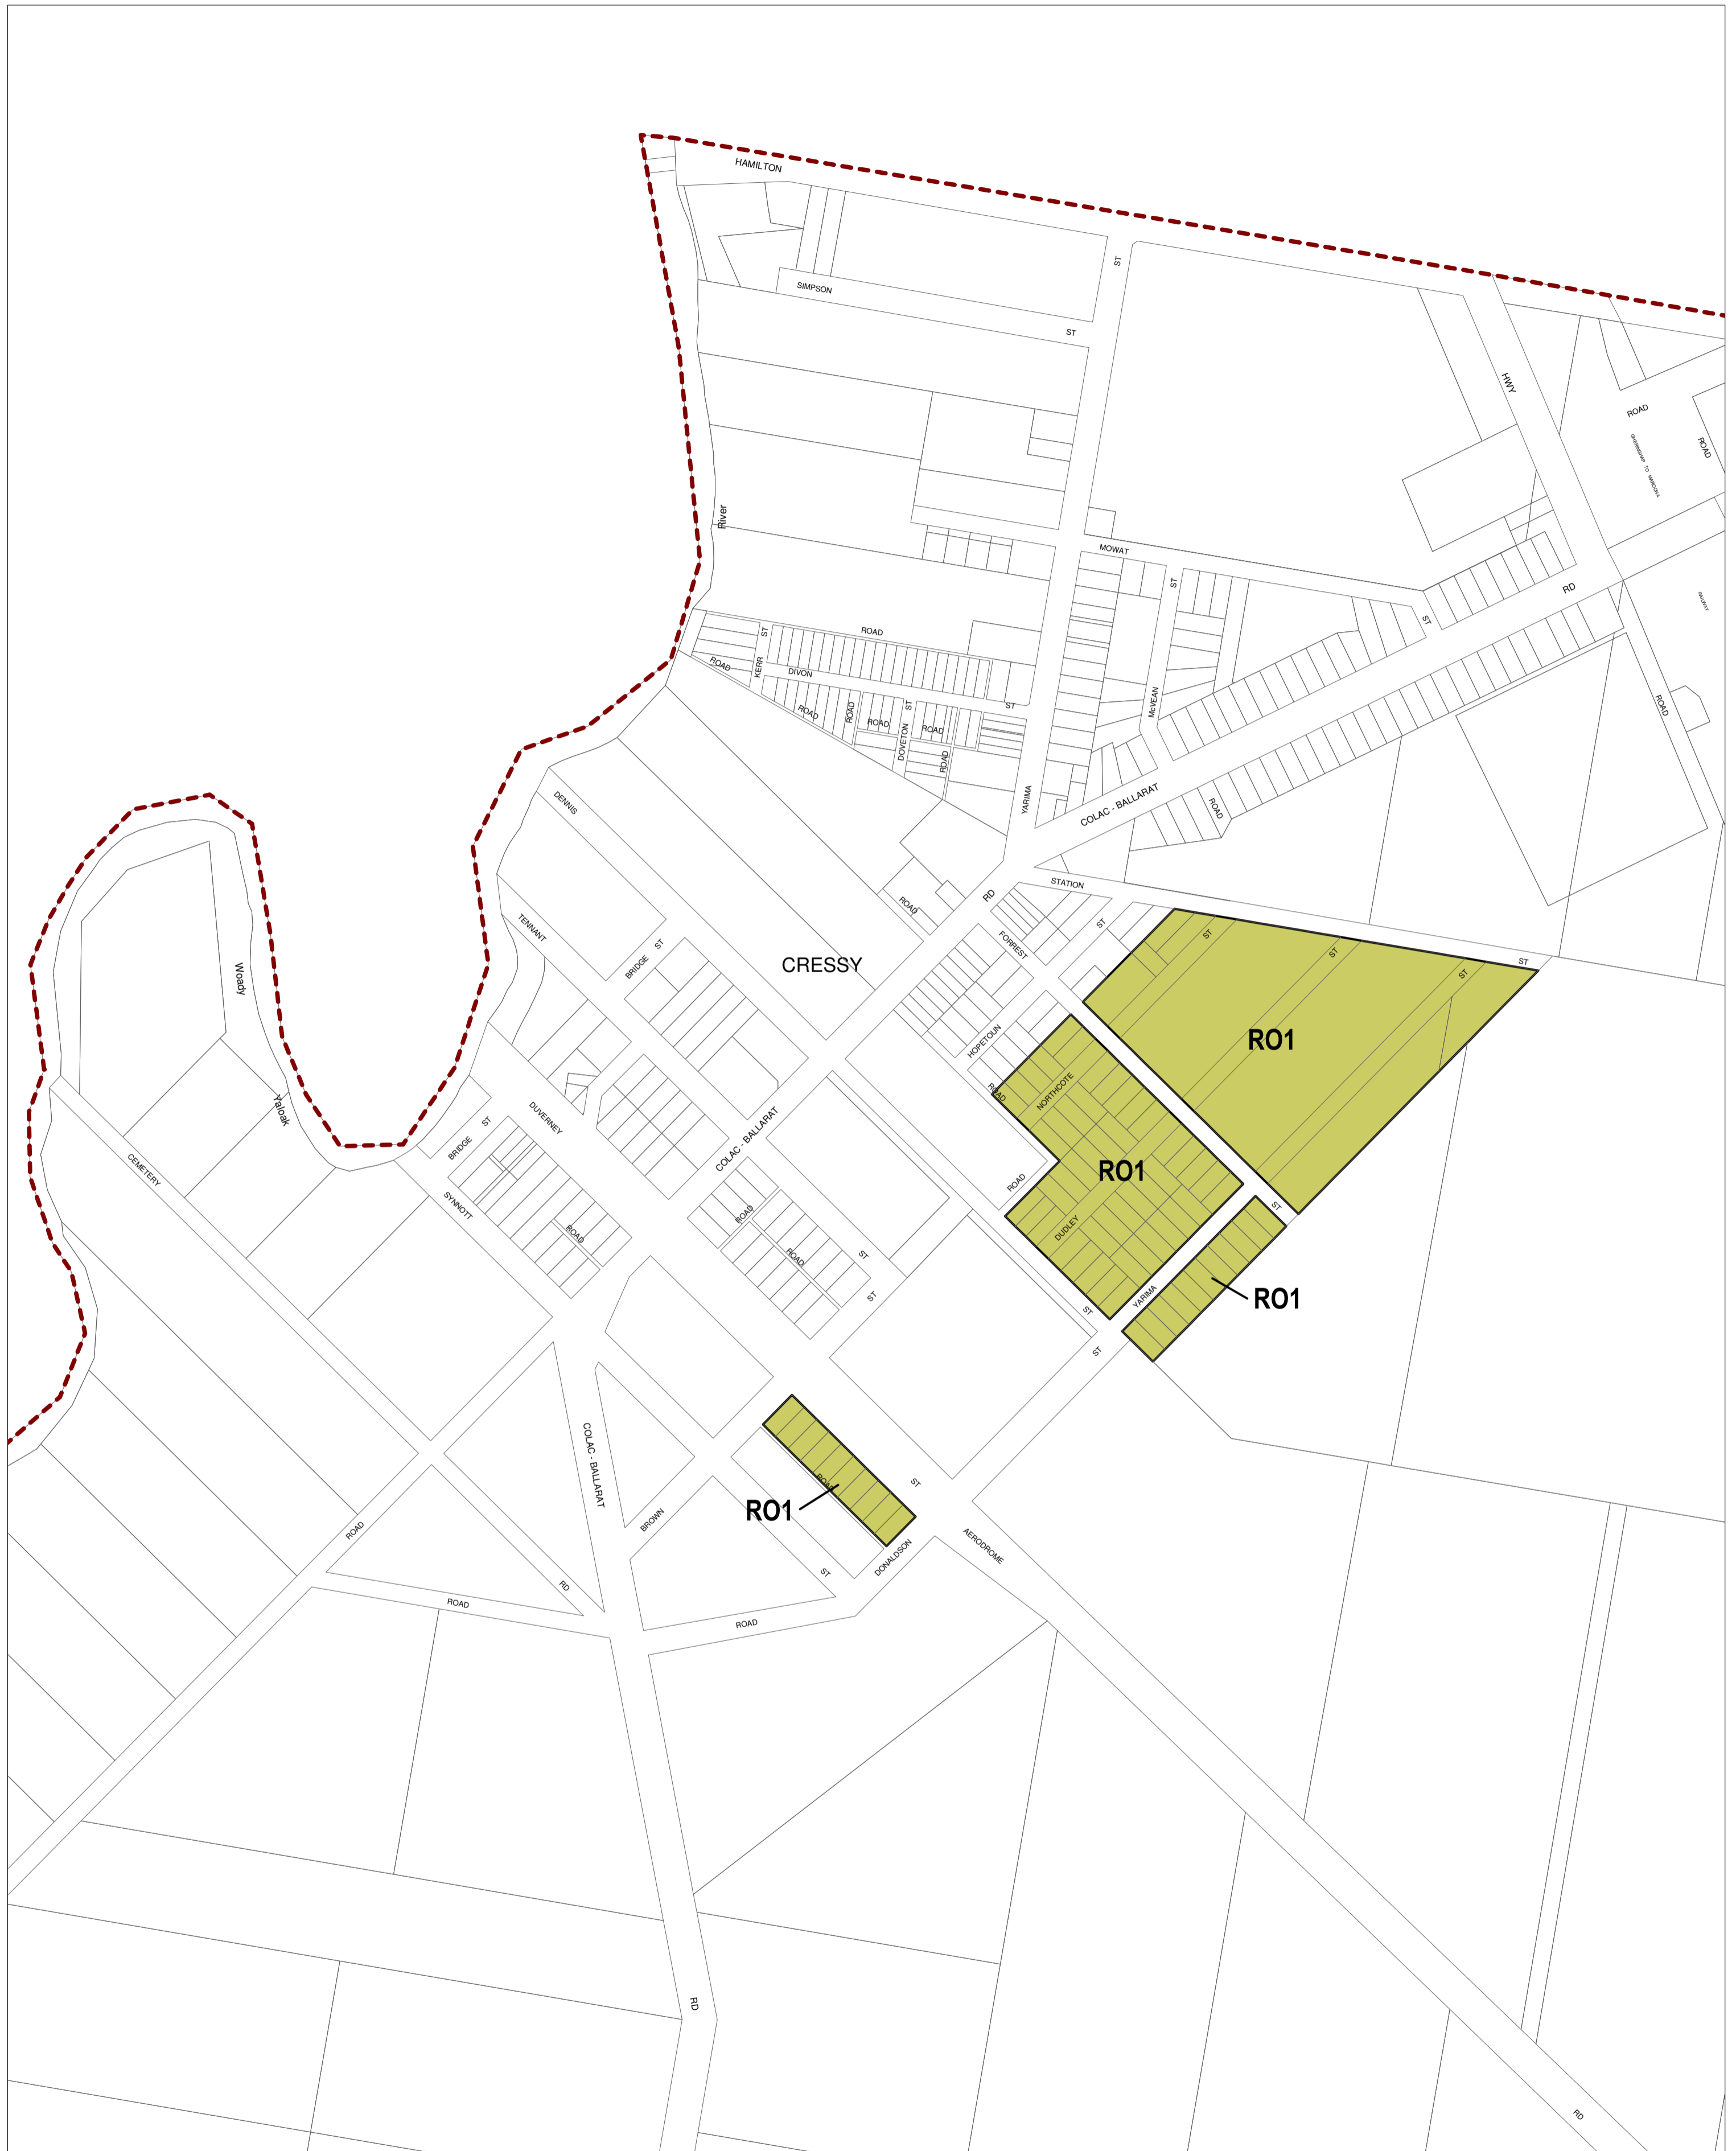

COLAC OTWAY PLANNING SCHEME - LOCAL PROVISION

Overlays

R01 Restructure Overlay - Schedule 1

INDEX TO ADJOINING METRIC SERIES MAP

1	2	4
5	9	12
14	15	17
19	20	21
25	26	27

Printed: 12/7/2013

AMENDMENT C69