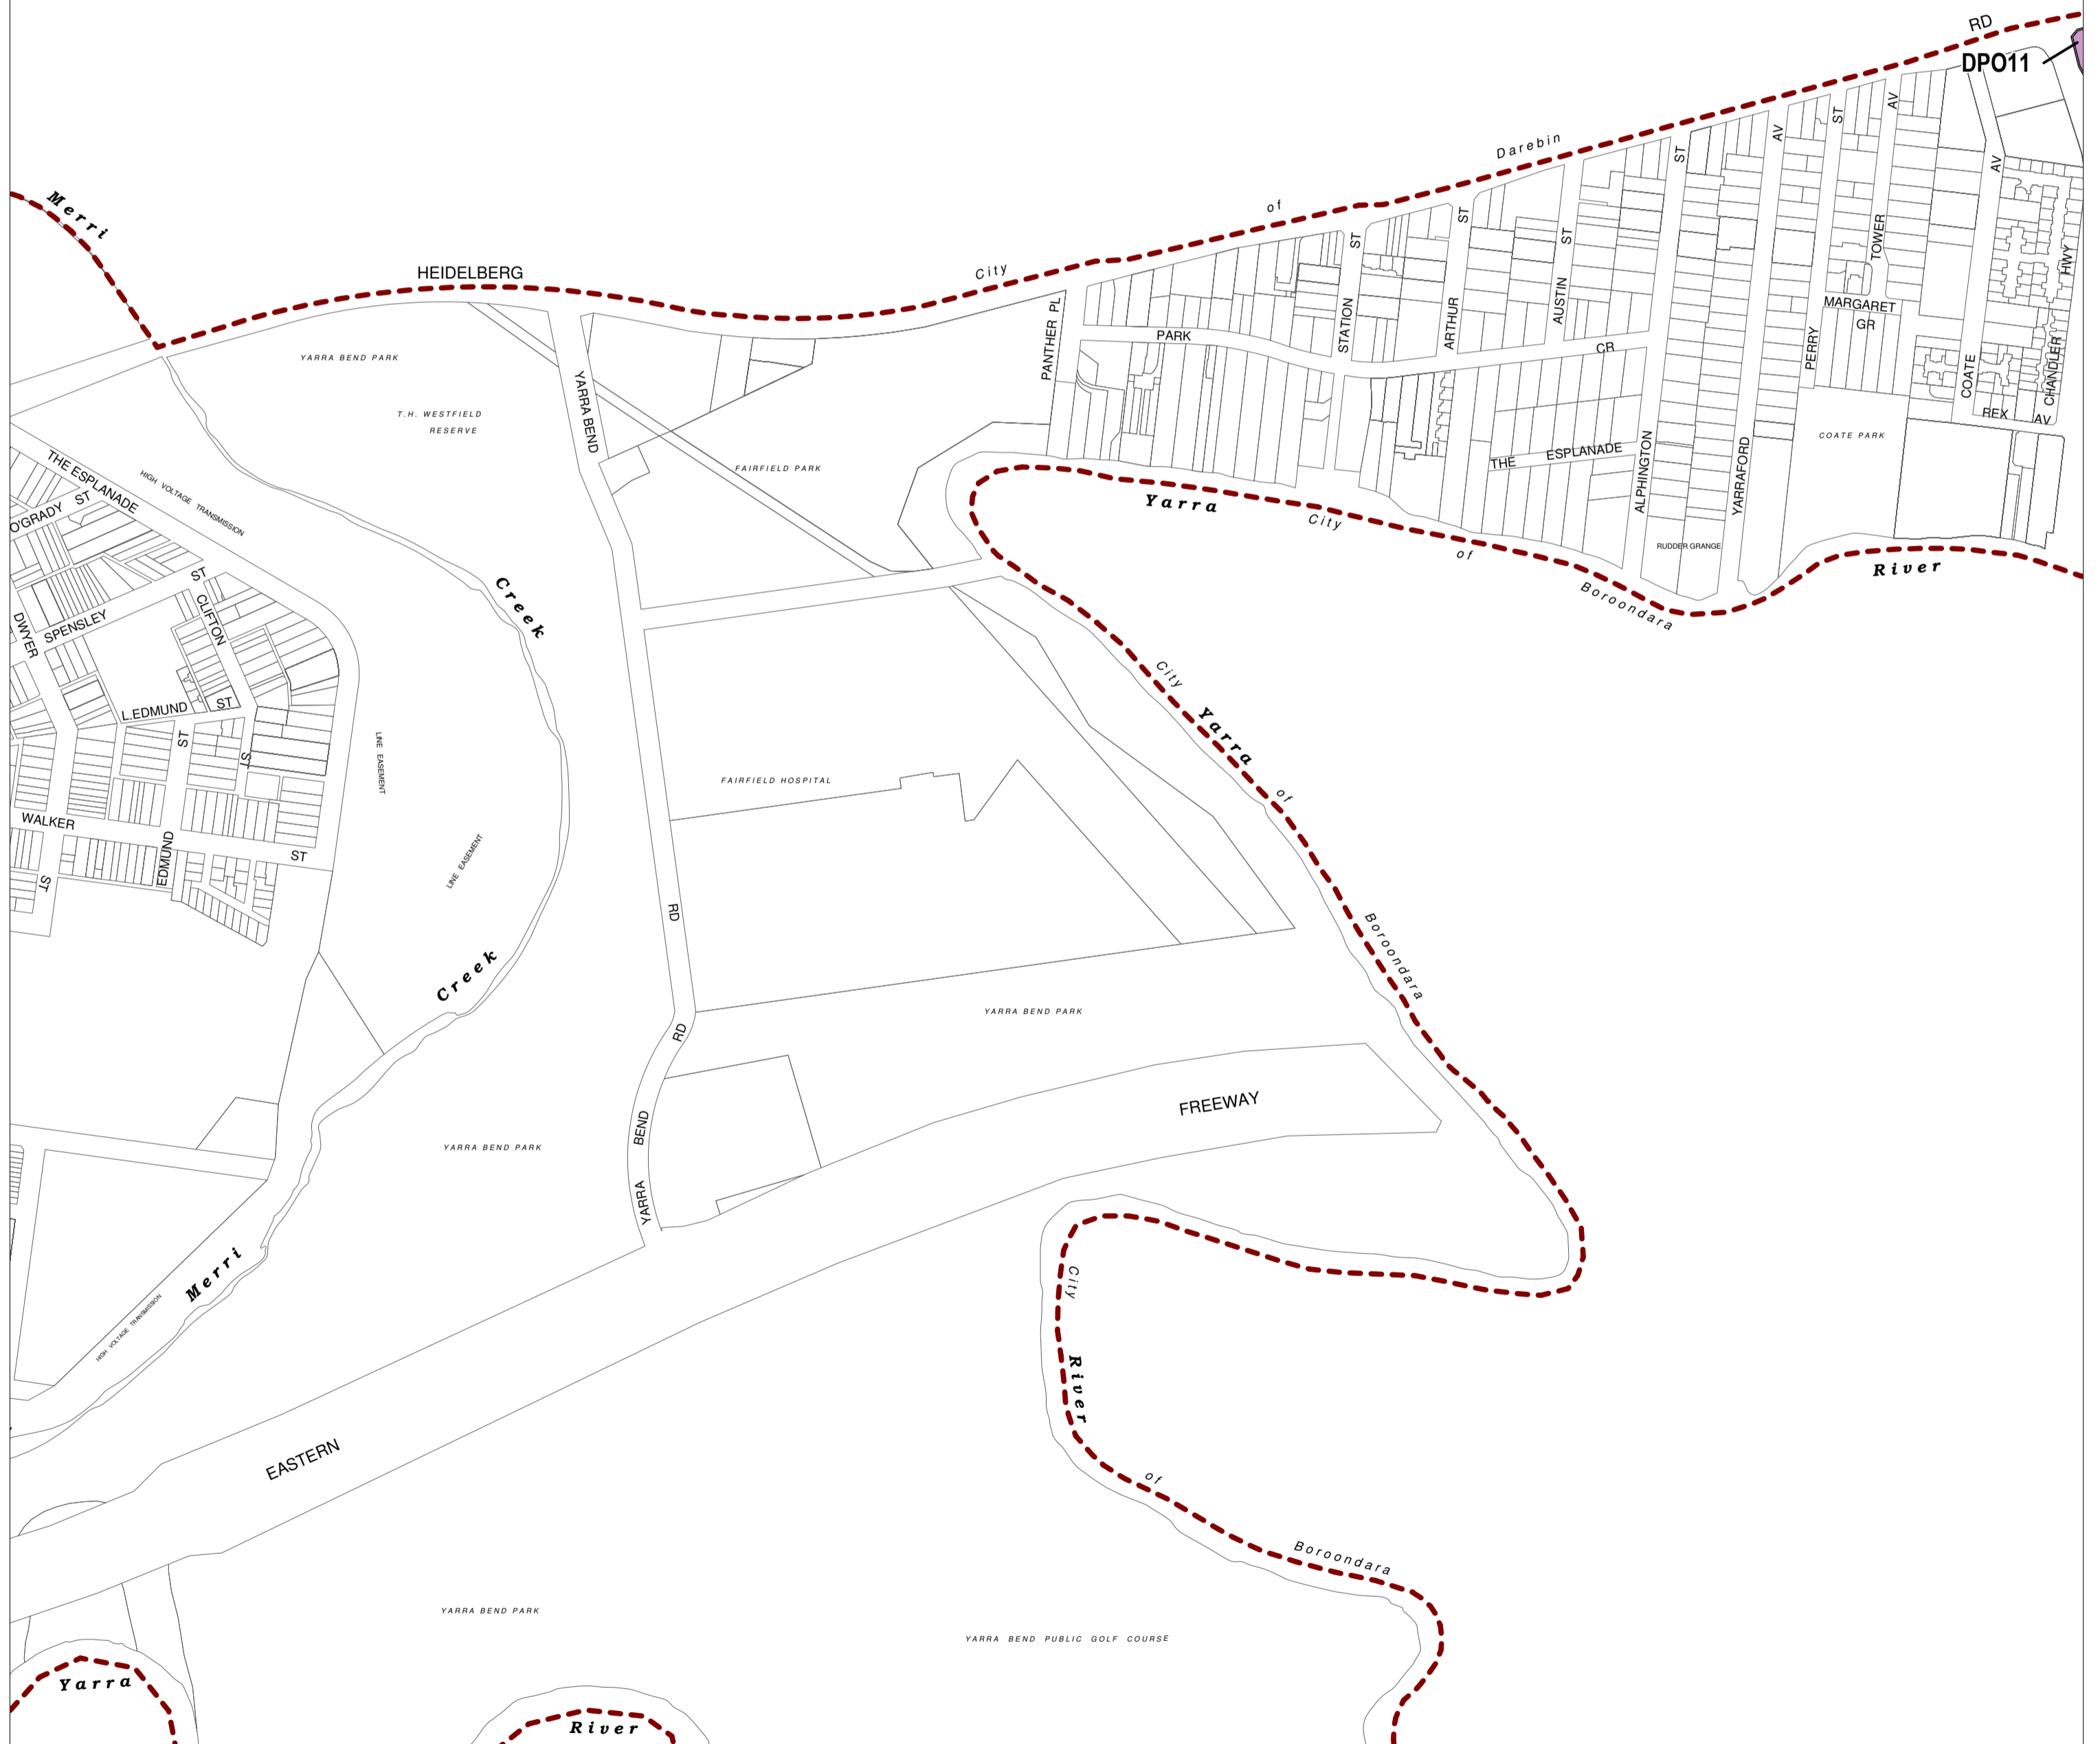

YARRA PLANNING SCHEME - LOCAL PROVISION

Overlays

DPO11 Development Plan Overlay - Schedule 11

100 0 100 200 300 400 500 m

AUSTRALIAN MAP GRID ZONE 55

INDEX TO ADJOINING METRIC SERIES MAP

State Government Victoria

Printed: 11/7/2013

AMENDMENT C200