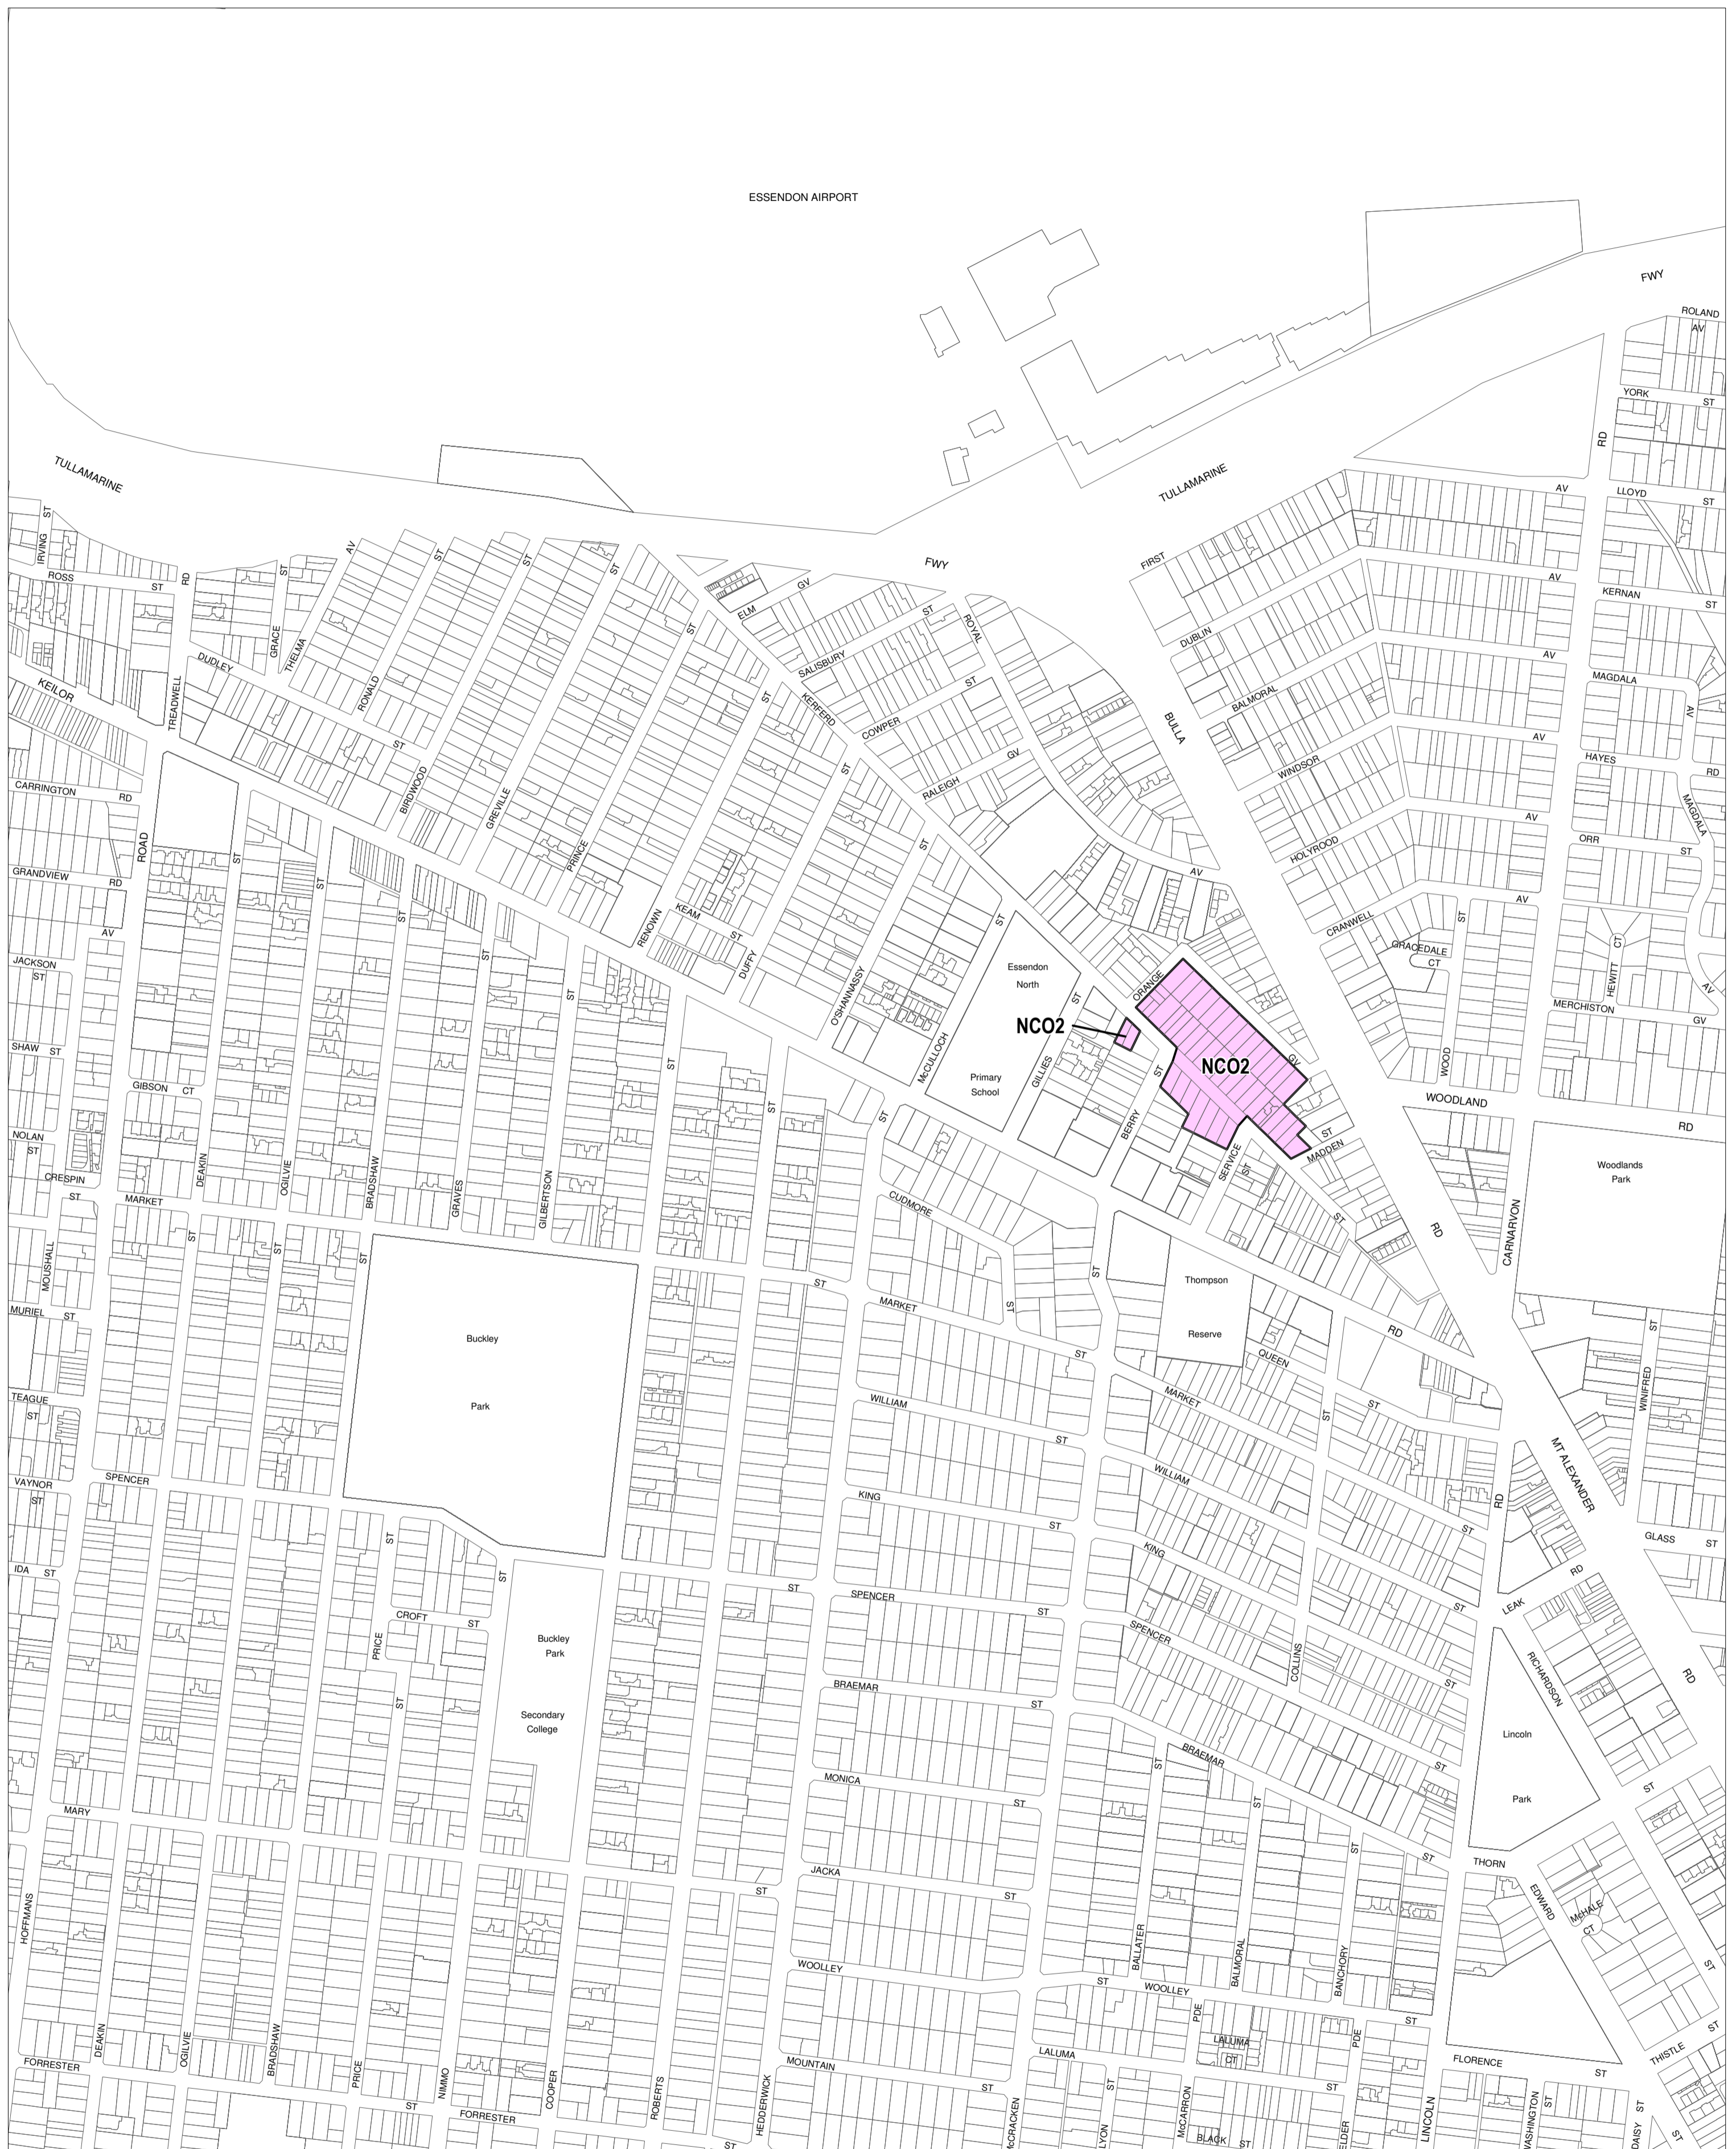

MOONEE VALLEY PLANNING SCHEME - LOCAL PROVISION

Overlays

- NCO2 Neighbourhood Character Overlay - Schedule 2

100 0 100 200 300 400 500 m

AUSTRALIAN MAP GRID ZONE 55

INDEX TO ADJOINING METRIC SERIES MAP

2	3	4
6	7	8
10	11	12
14	15	16

Printed: 6/9/2013

AMENDMENT C128