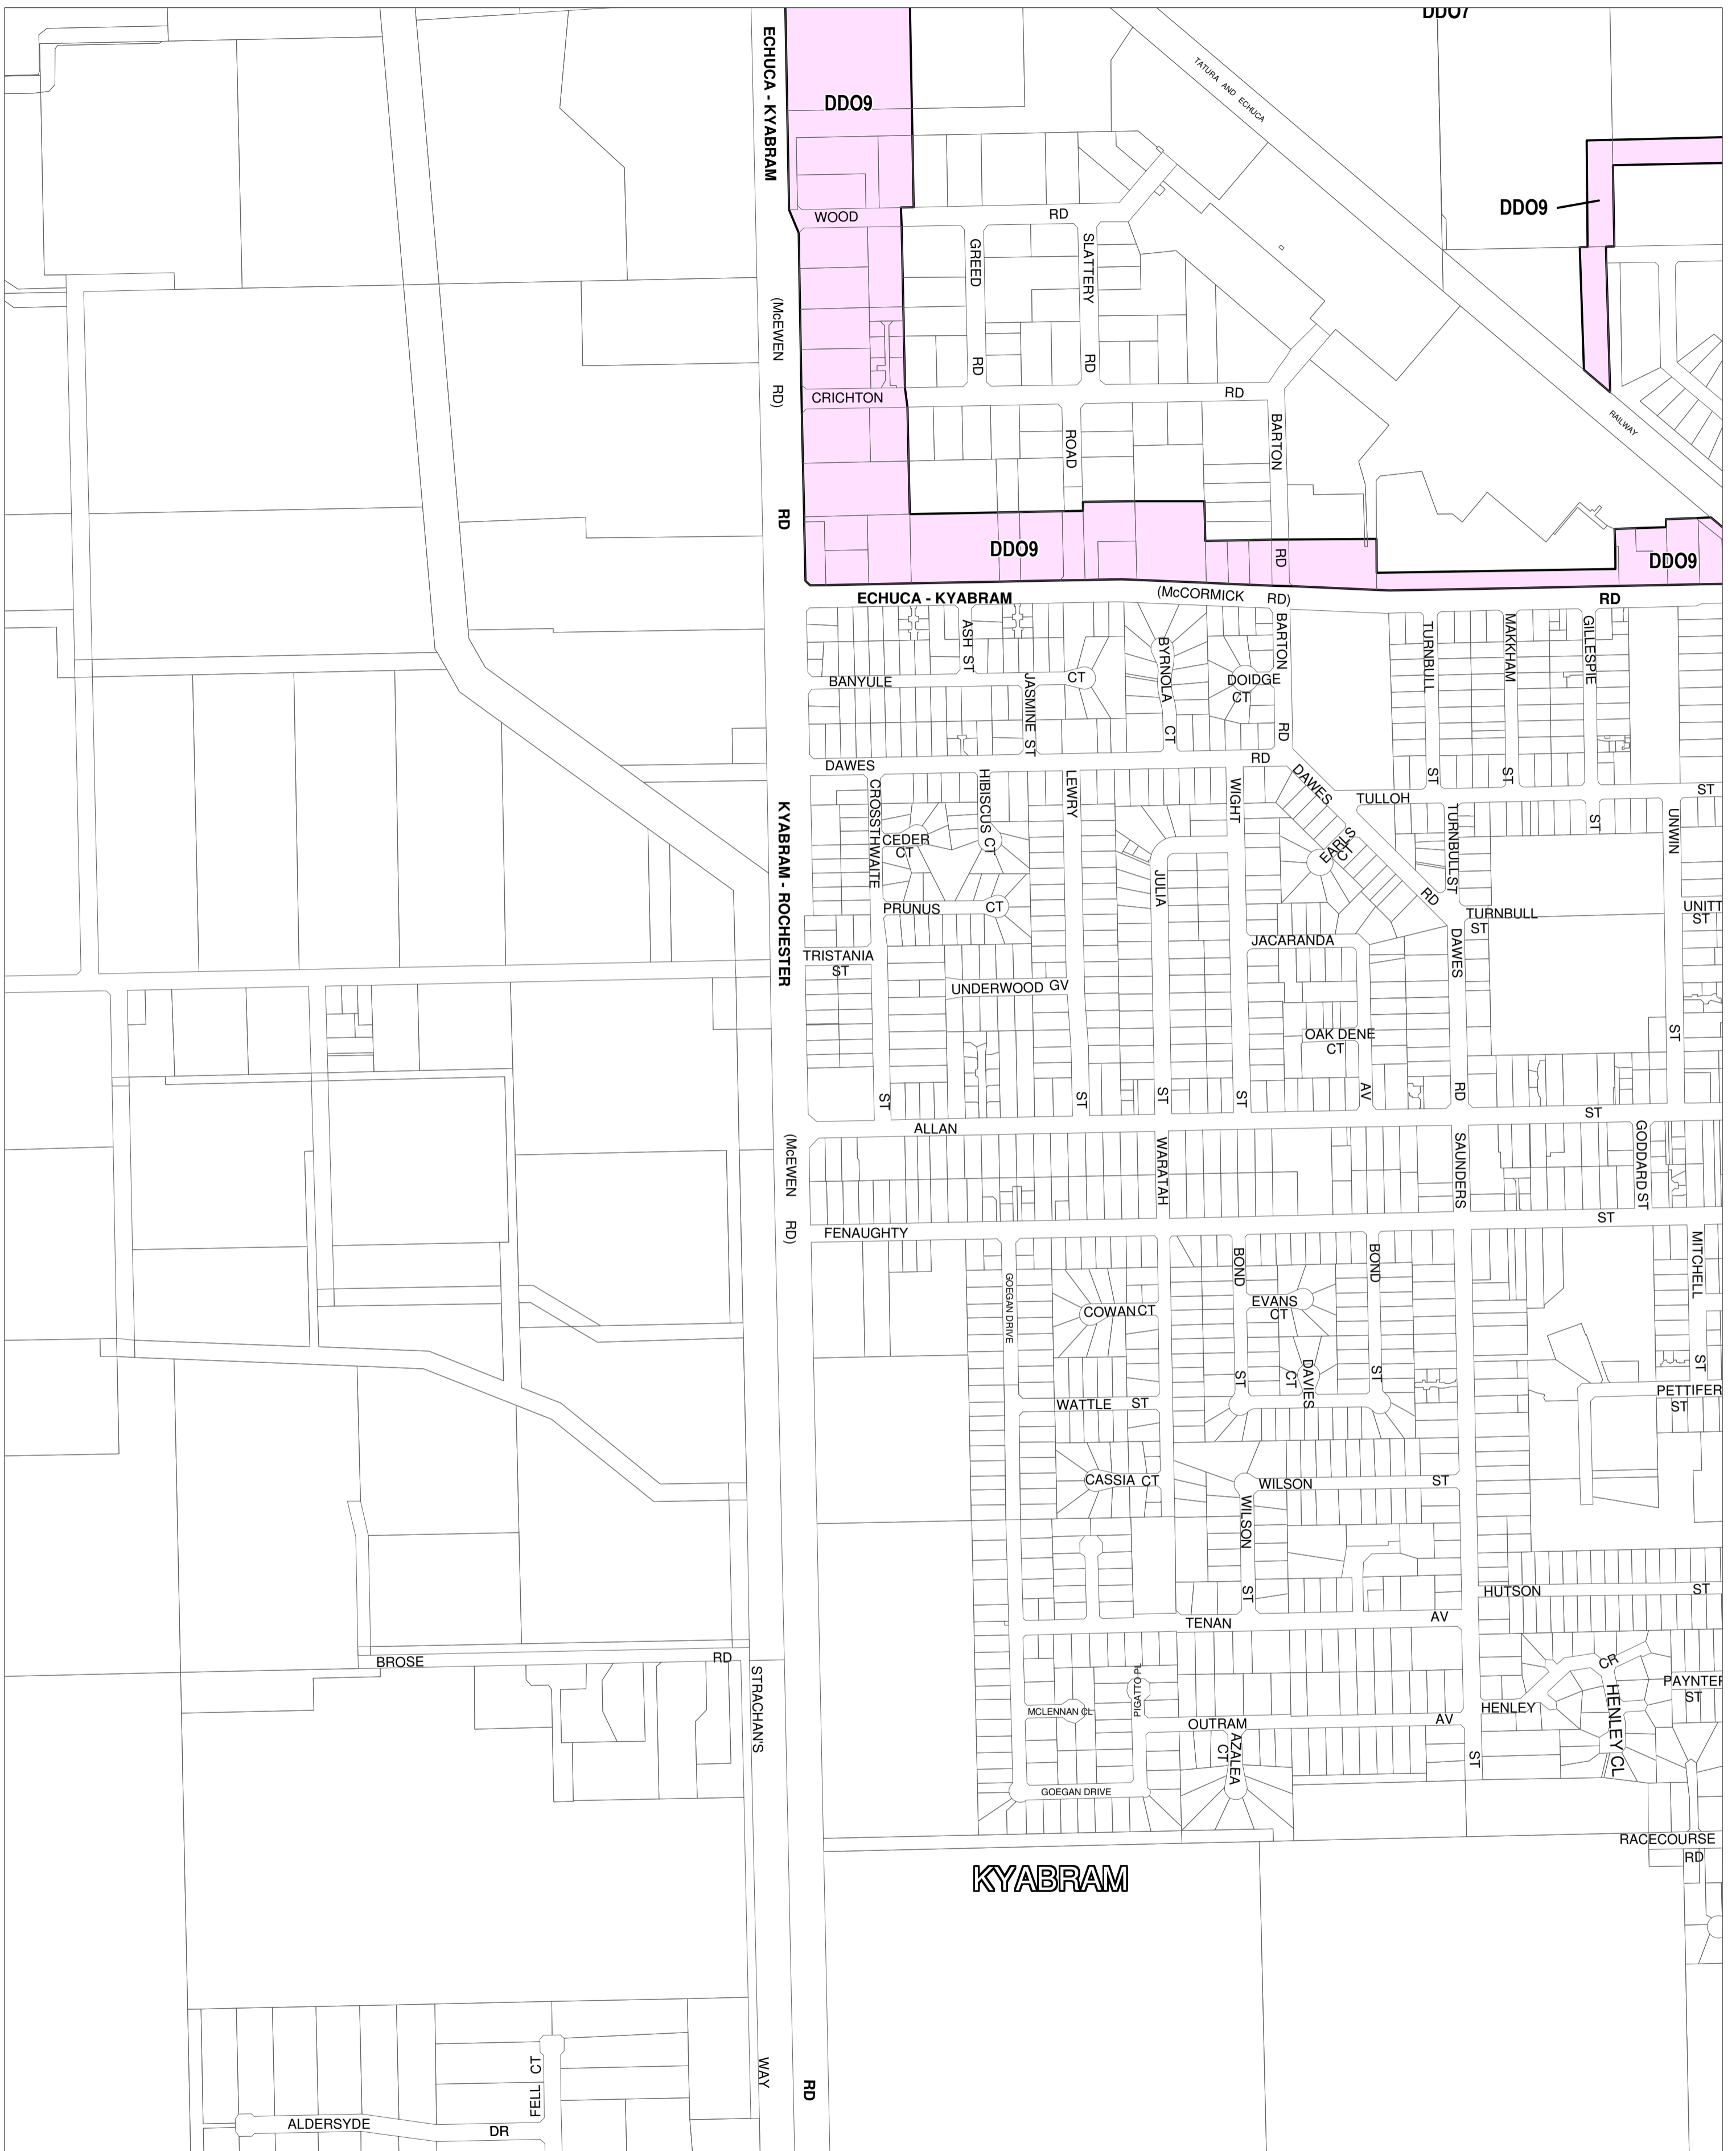

CAMPASPE PLANNING SCHEME - LOCAL PROVISION

Overlays
Design And Development Overlay - Schedule 9

Printed: 31/3/2014

AMENDMENT C86