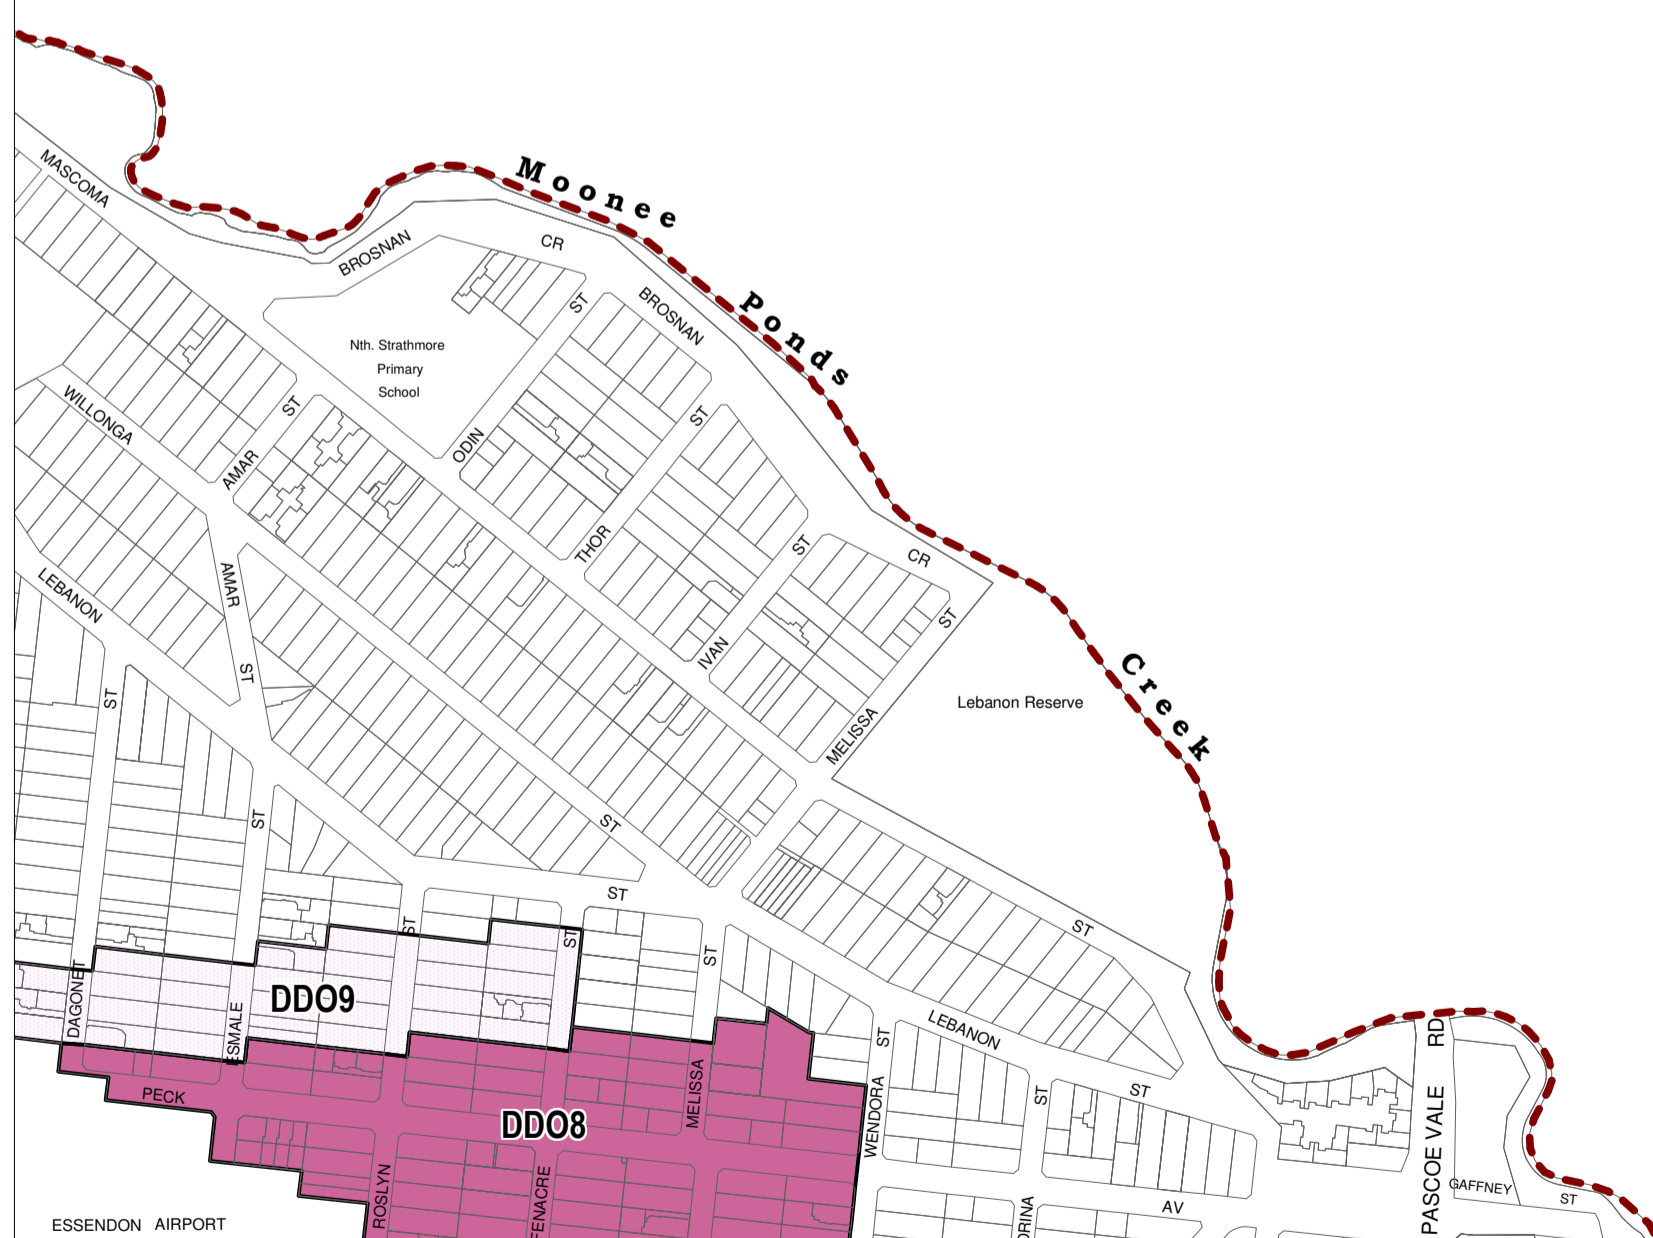

MOONEE VALLEY PLANNING SCHEME - LOCAL PROVISION

SEE MORELAND PLANNING SCHEME

Overlays

- DDO8 Design And Development Overlay - Schedule 8
- DDO9 Design And Development Overlay - Schedule 9

100 0 100 200 300 400 500 m

AUSTRALIAN MAP GRID ZONE 55

INDEX TO ADJOINING METRIC SERIES MAP

1	2	3	4
5	6	7	8
9	10	11	12
	13	14	15
		16	

Printed: 14/7/2014

AMENDMENT C121