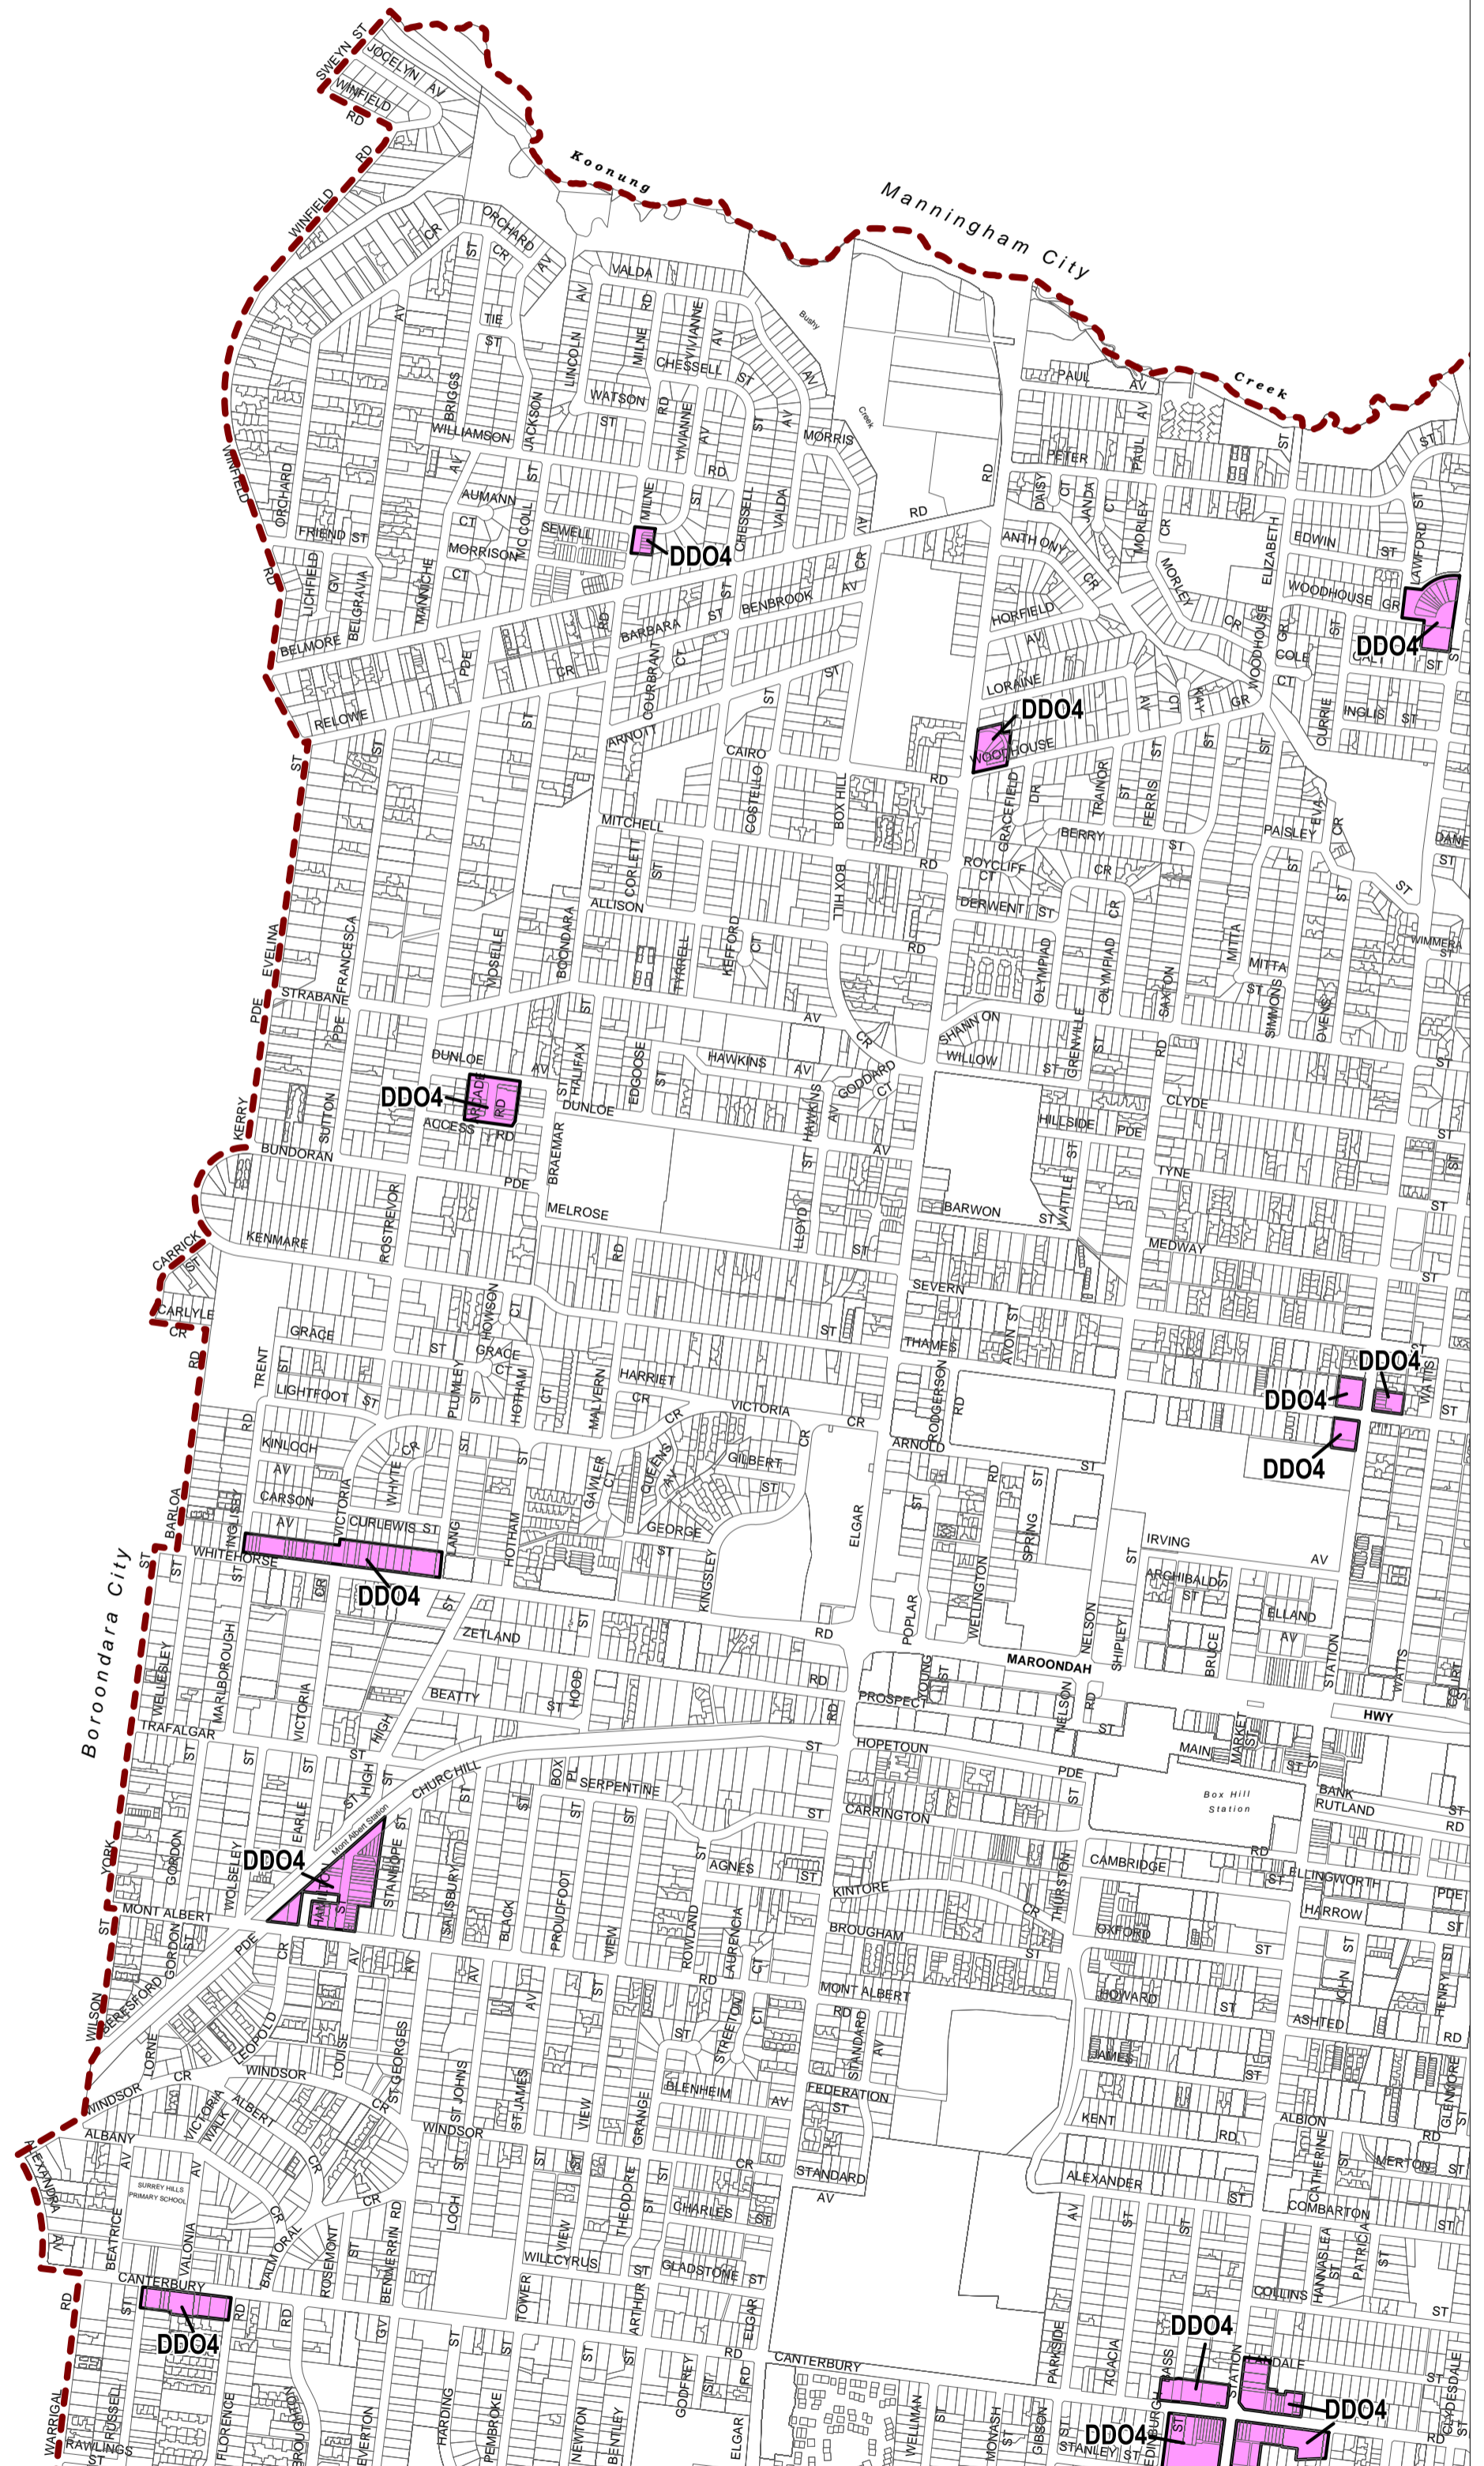

WHITEHORSE PLANNING SCHEME - LOCAL PROVISION

Overlays

DDO4 Design And Development Overlay - Schedule 4

200 0 200 400 600 800 1000

AUSTRALIAN MAP GRID ZONE 55

PREPARED BY: Planning Mapping Services

VICTORIA State Government

Environment, Land, Water and Planning

INDEX TO ADJOINING METRIC SERIES MAP

1	2
4	5
3	6

Printed: 18/9/2015

AMENDMENT C162