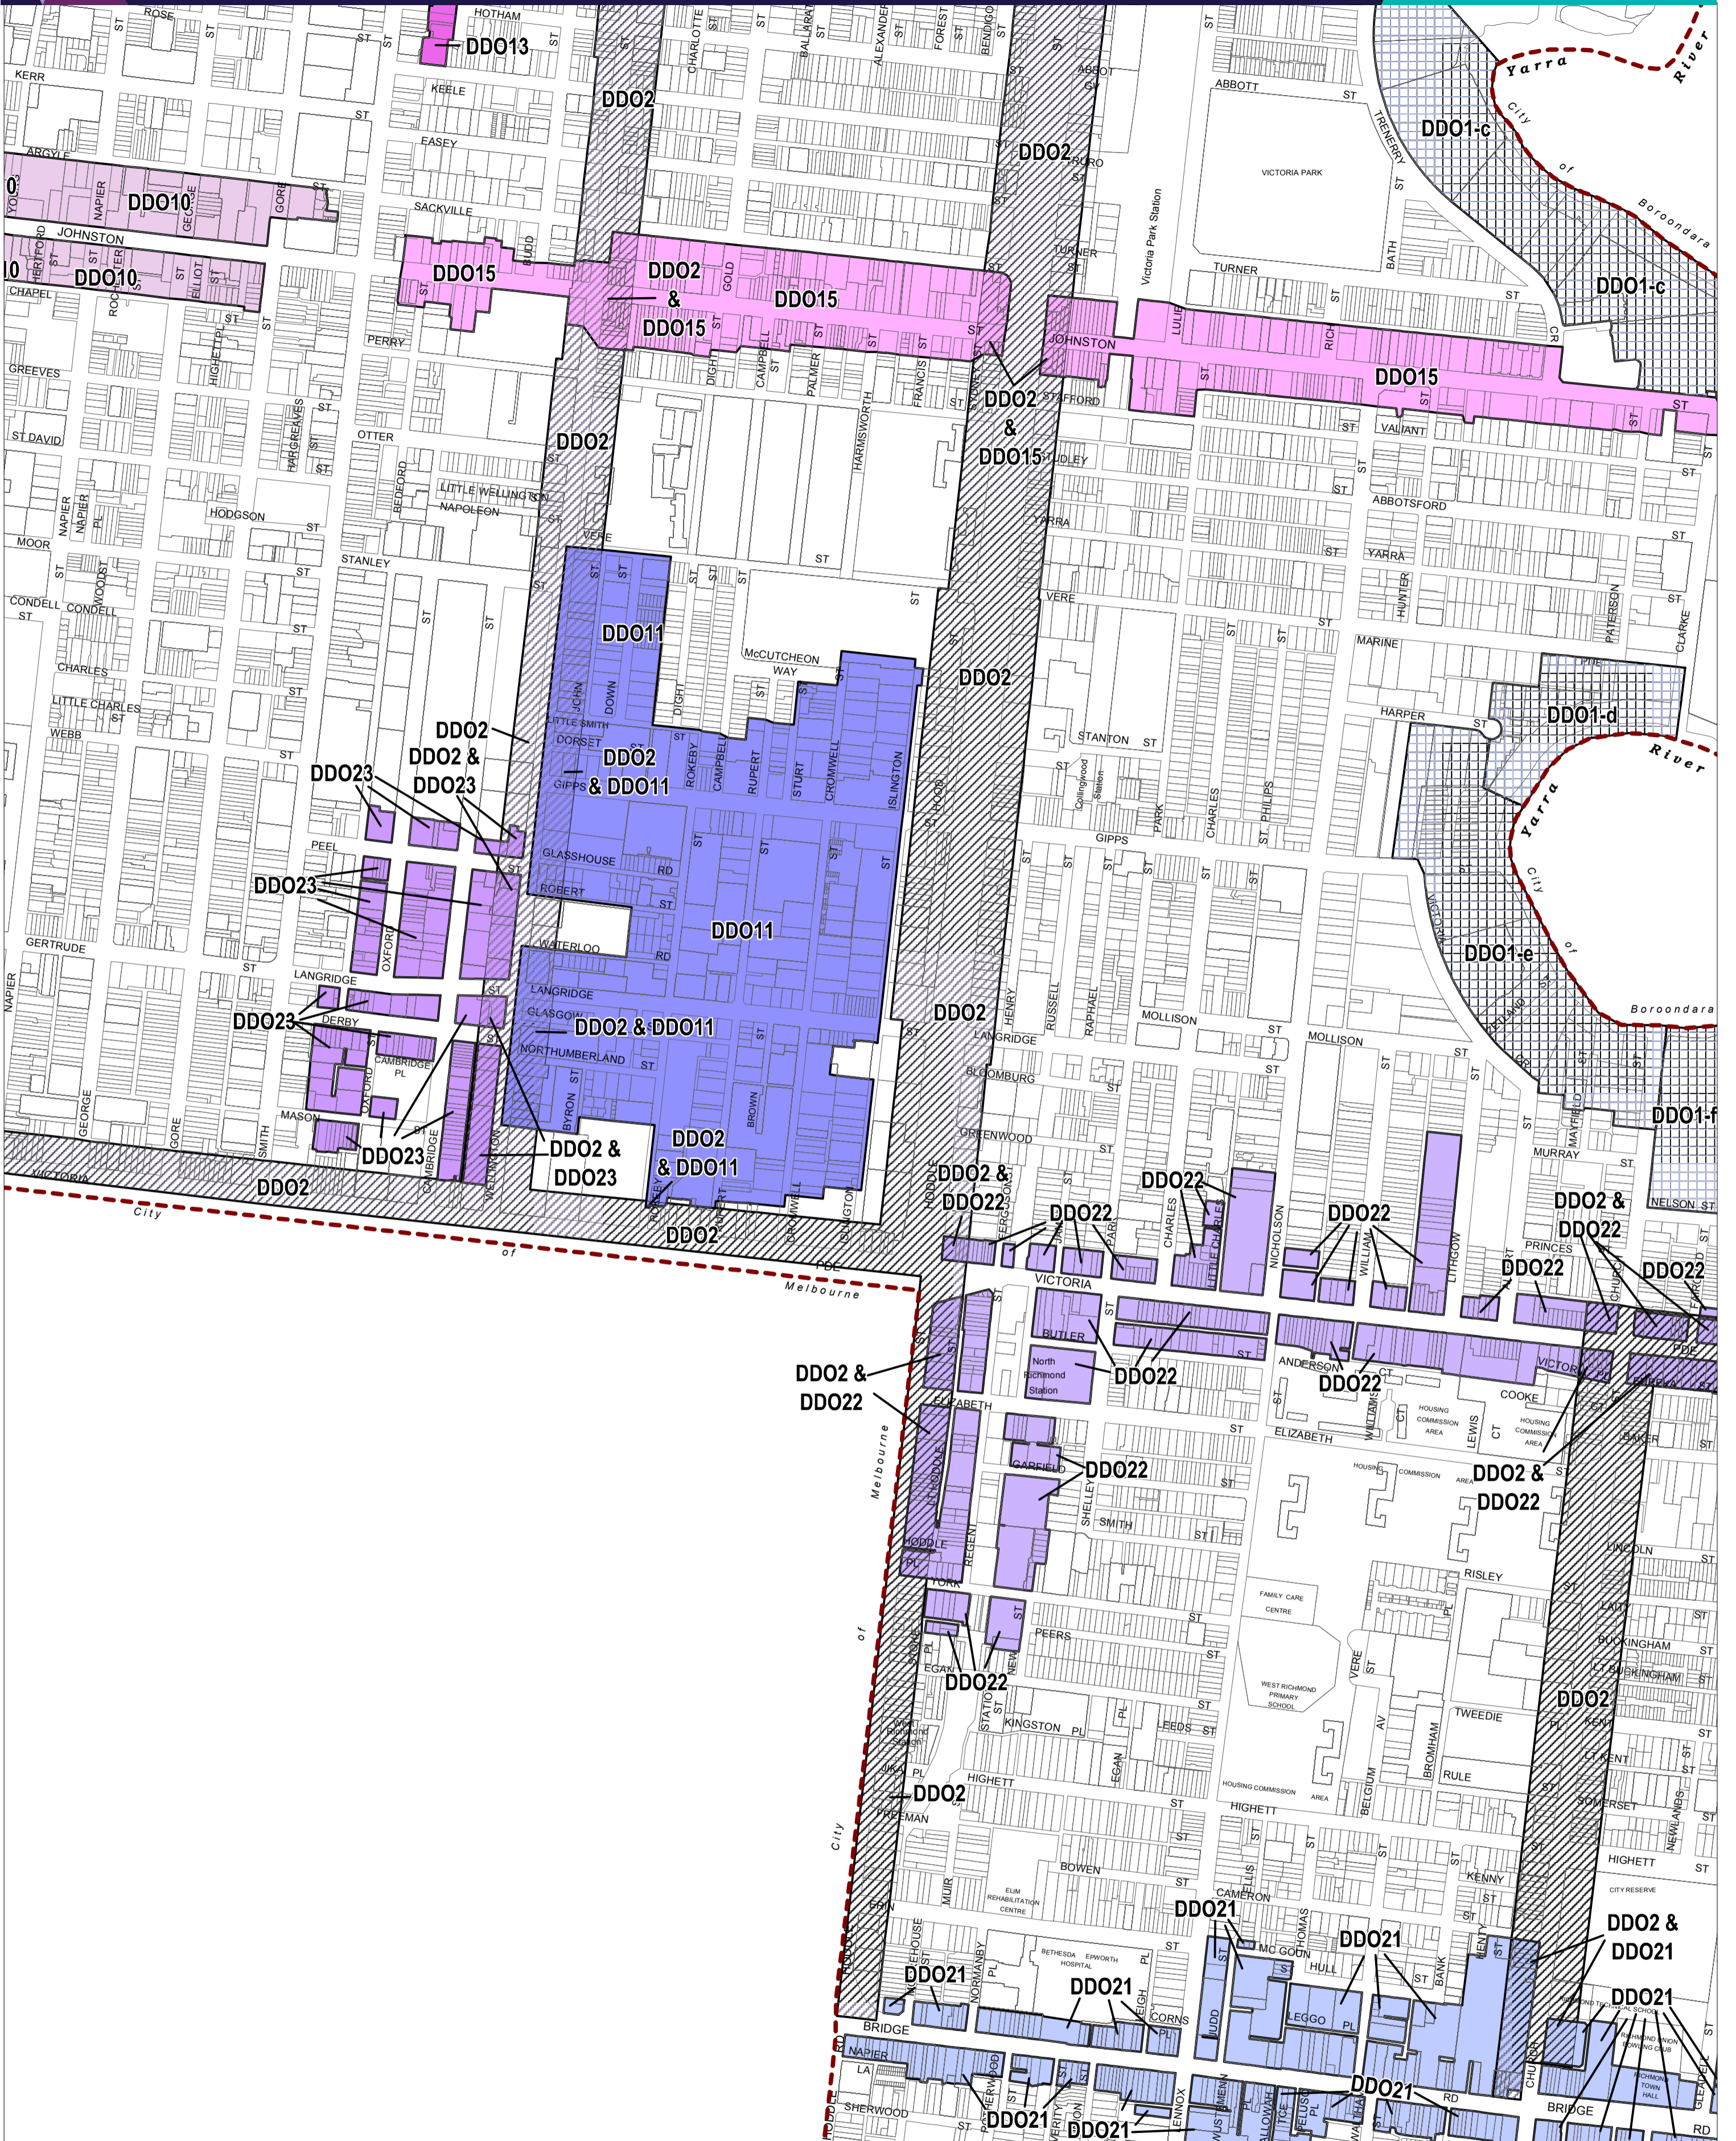

YARRA PLANNING SCHEME - LOCAL PROVISION

Municipal Boundary (if shown)

AUSTRALIAN MAP GRID ZONE 55

PREPARED BY: Planning Mapping Services

Printed: 20/11/2018

AMENDMENT C250

VICTORIA State Government

Environment, Land, Water and Planning

INDEX TO ADJOINING SCHEME MAPS