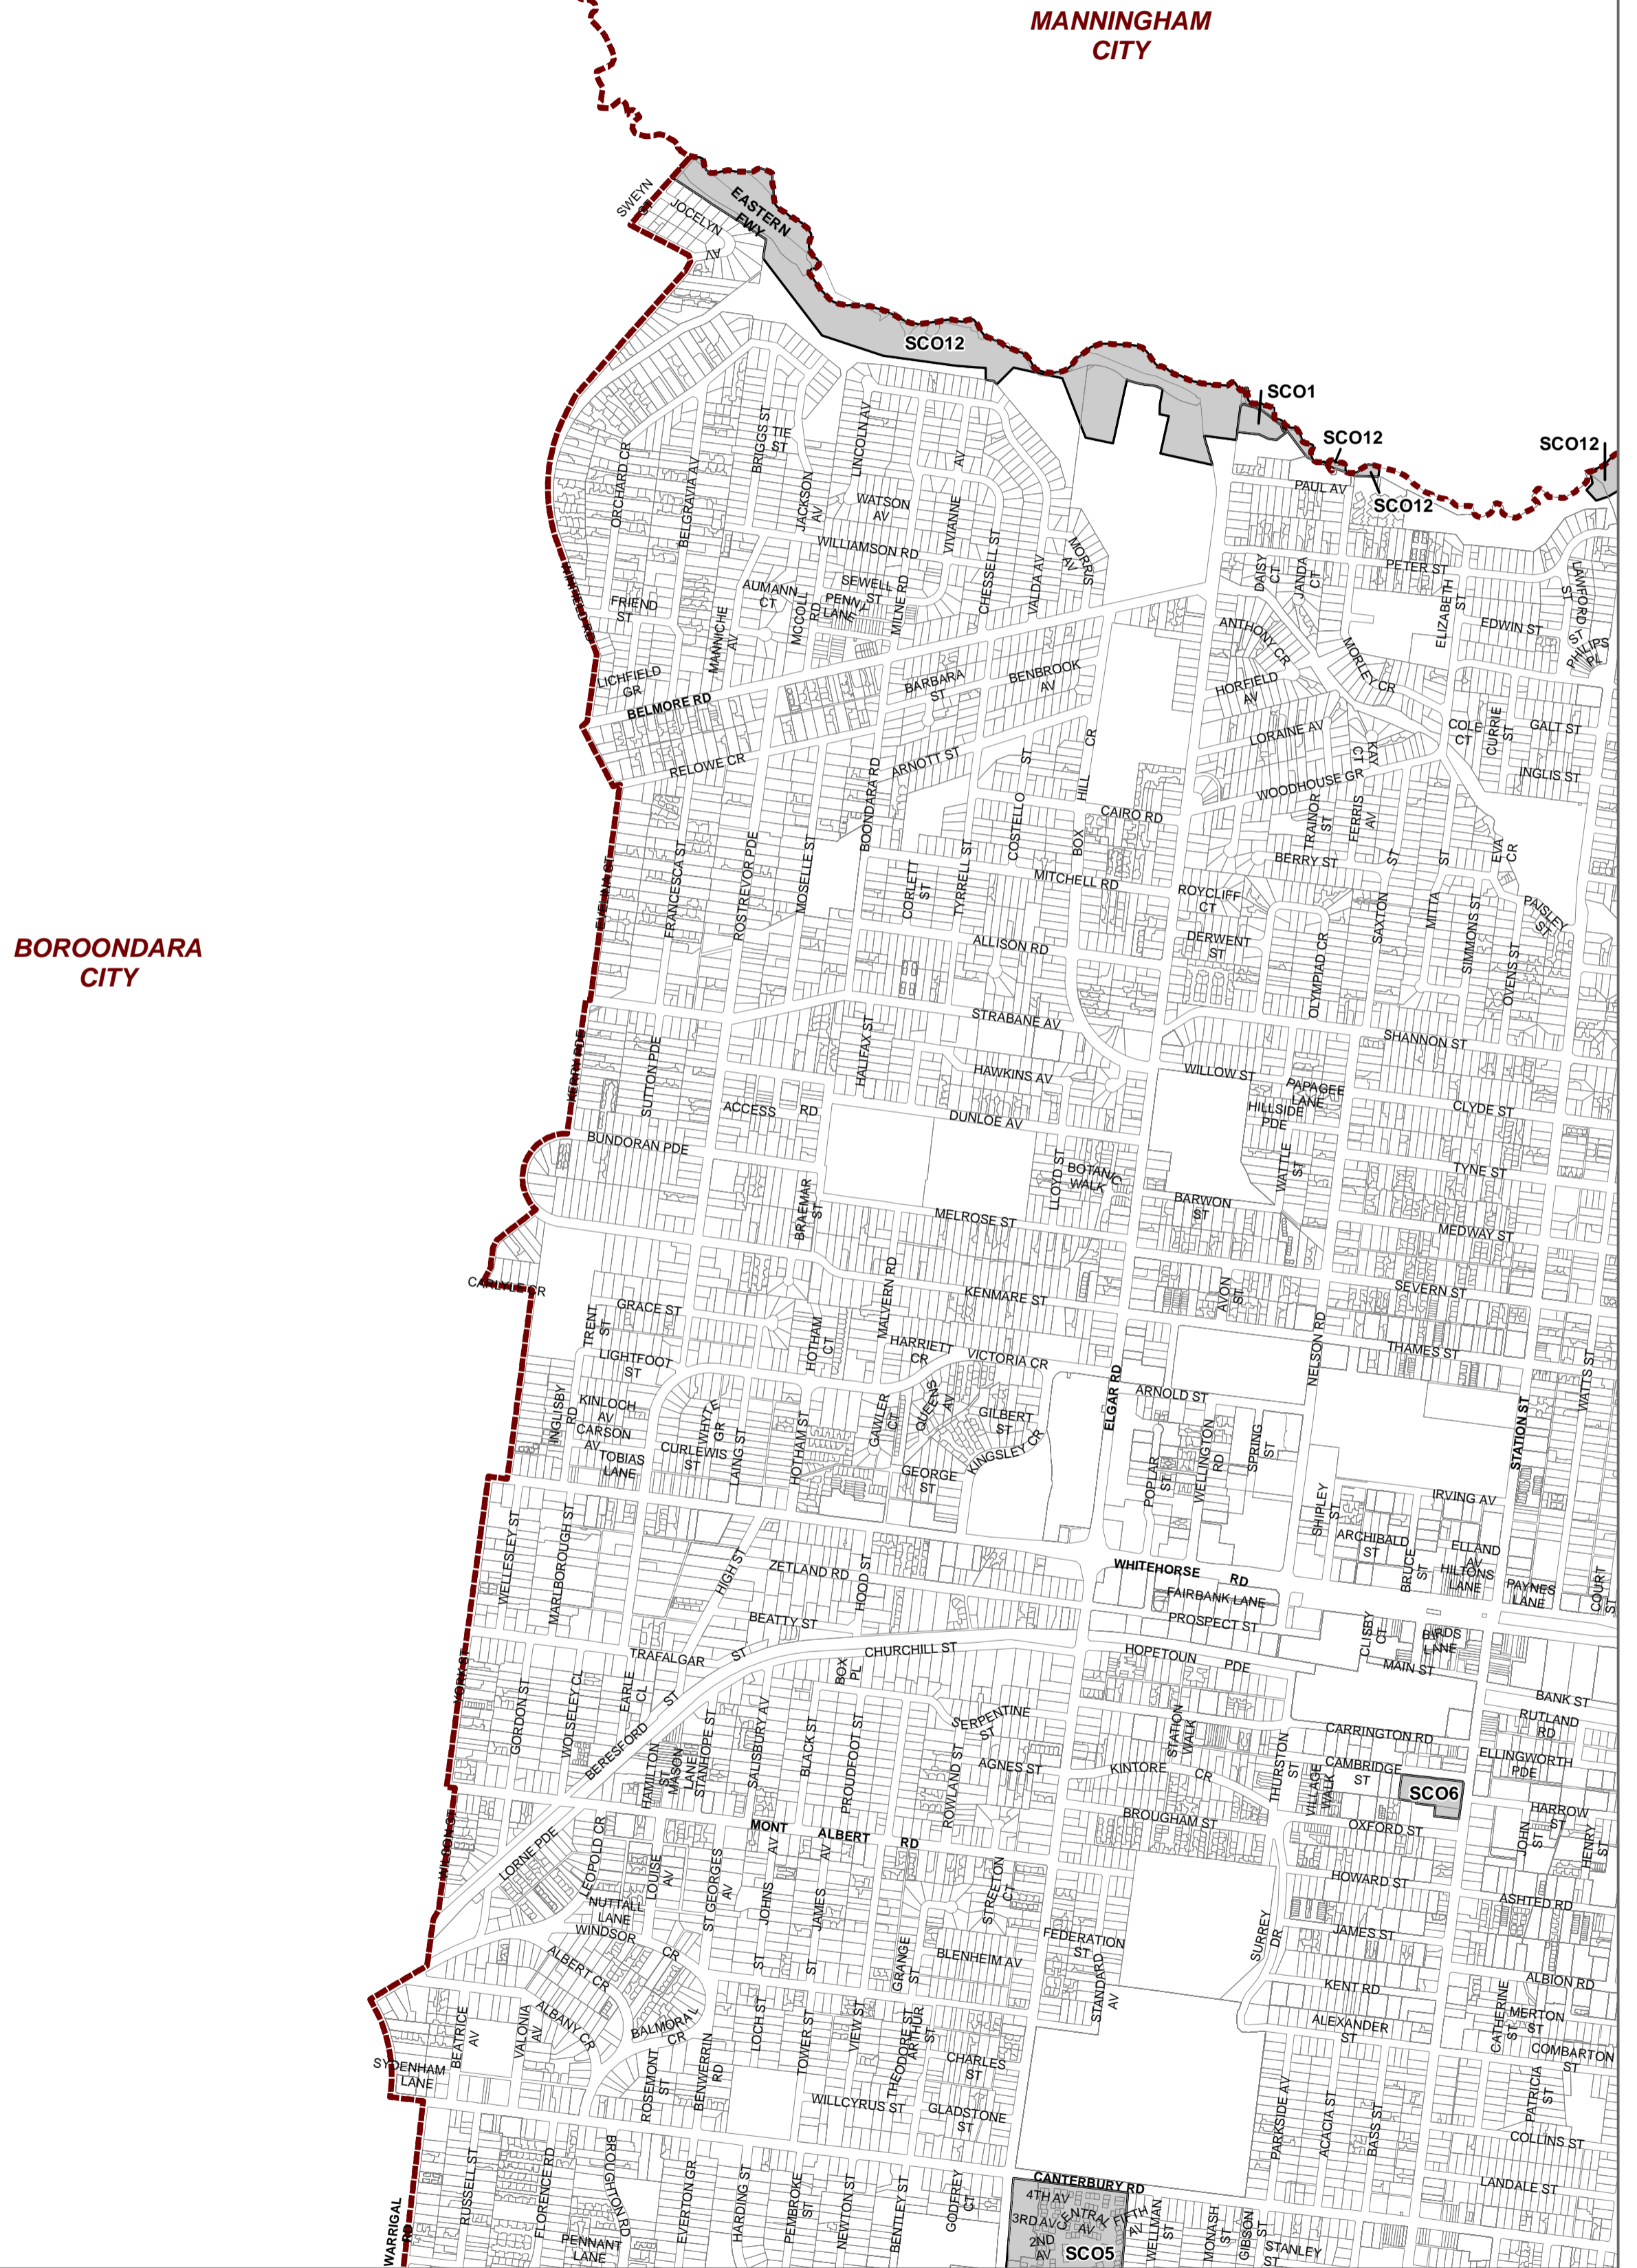

# WHITEHORSE PLANNING SCHEME - LOCAL PROVISION

- LEGEND**
- SCO1 - Specific Controls Overlay - Schedule 1
  - SCO12 - Specific Controls Overlay - Schedule 12
  - SCO5 - Specific Controls Overlay - Schedule 5
  - SCO6 - Specific Controls Overlay - Schedule 6

© The State of Victoria Department of Environment, Land, Water and Planning 2020

Australian Map Grid Zone 55

**AMENDMENT C218whse**  
 Planning Group  
 Printed: 20/02/2020

**INDEX TO ADJOINING SCHEME MAPS**