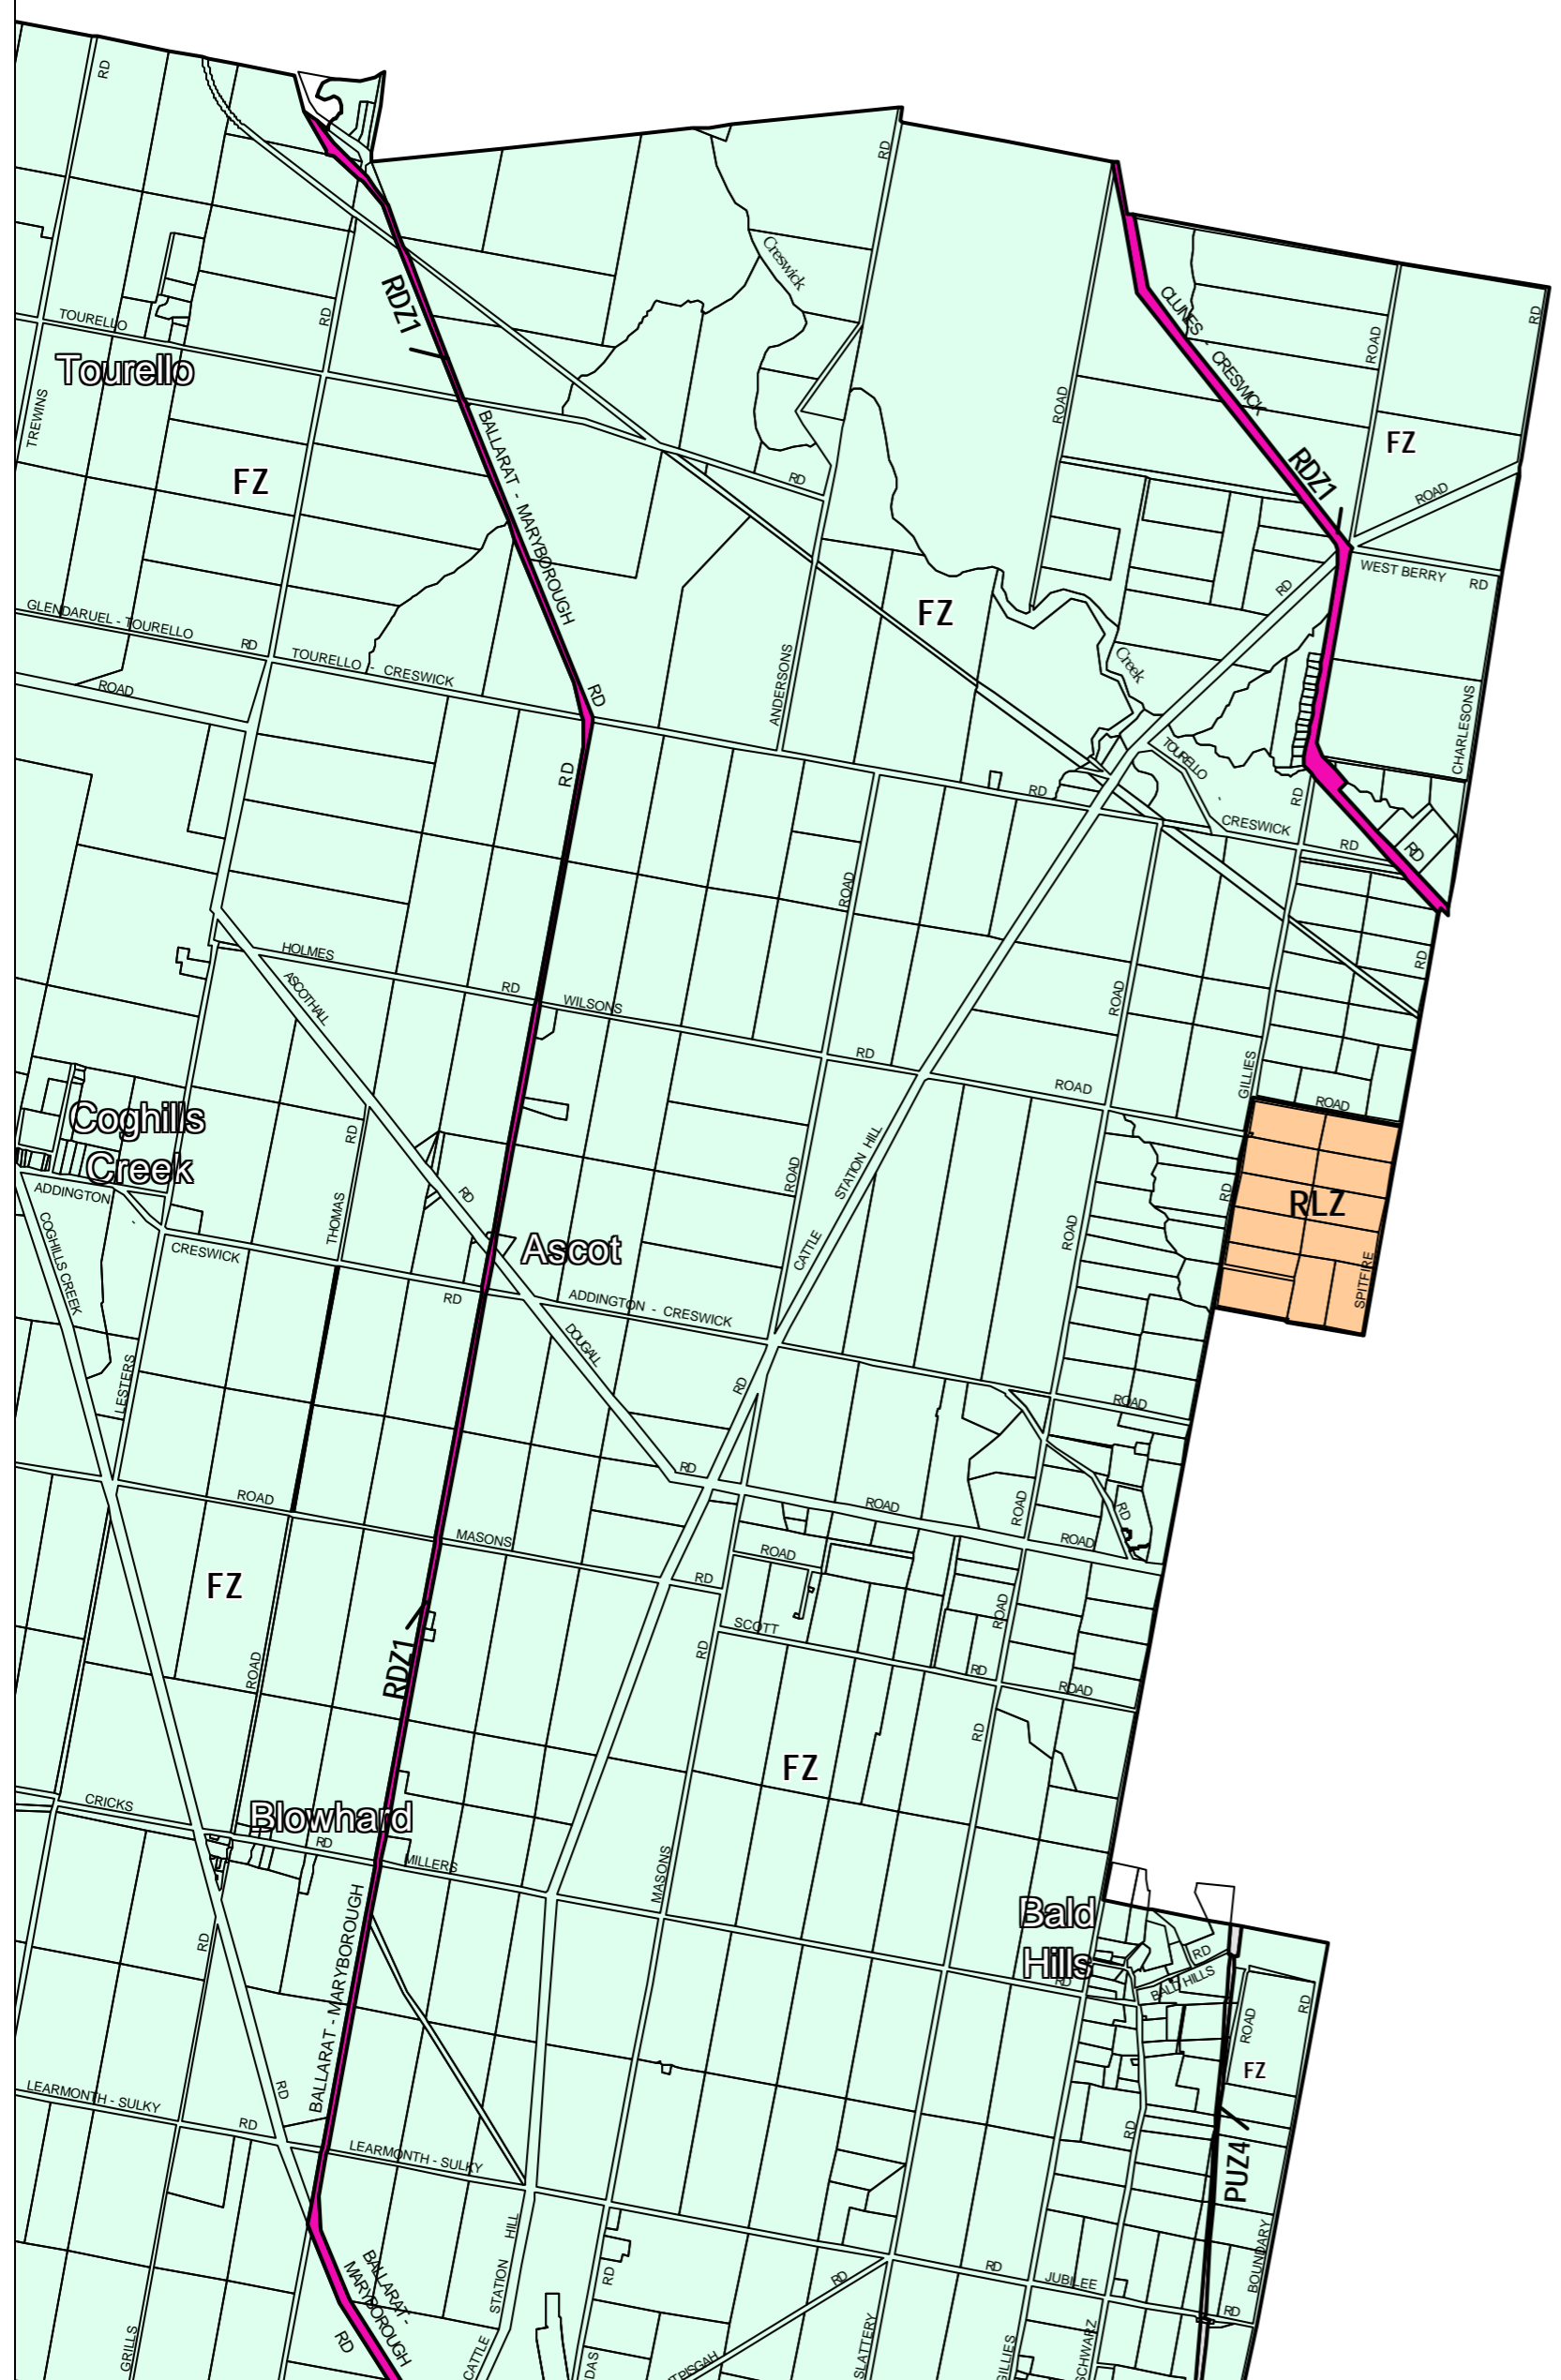

BALLARAT PLANNING SCHEME - LOCAL PROVISION

Public Land	PUZ4	Public Use Zone - Transport
	RDZ1	Road Zone - Category 1
Rural	FZ	Farming Zone
	RLZ	Rural Living Zone

AUSTRALIAN MAP GRID ZONE 54

Printed: 11/7/2007

AMENDMENT C125