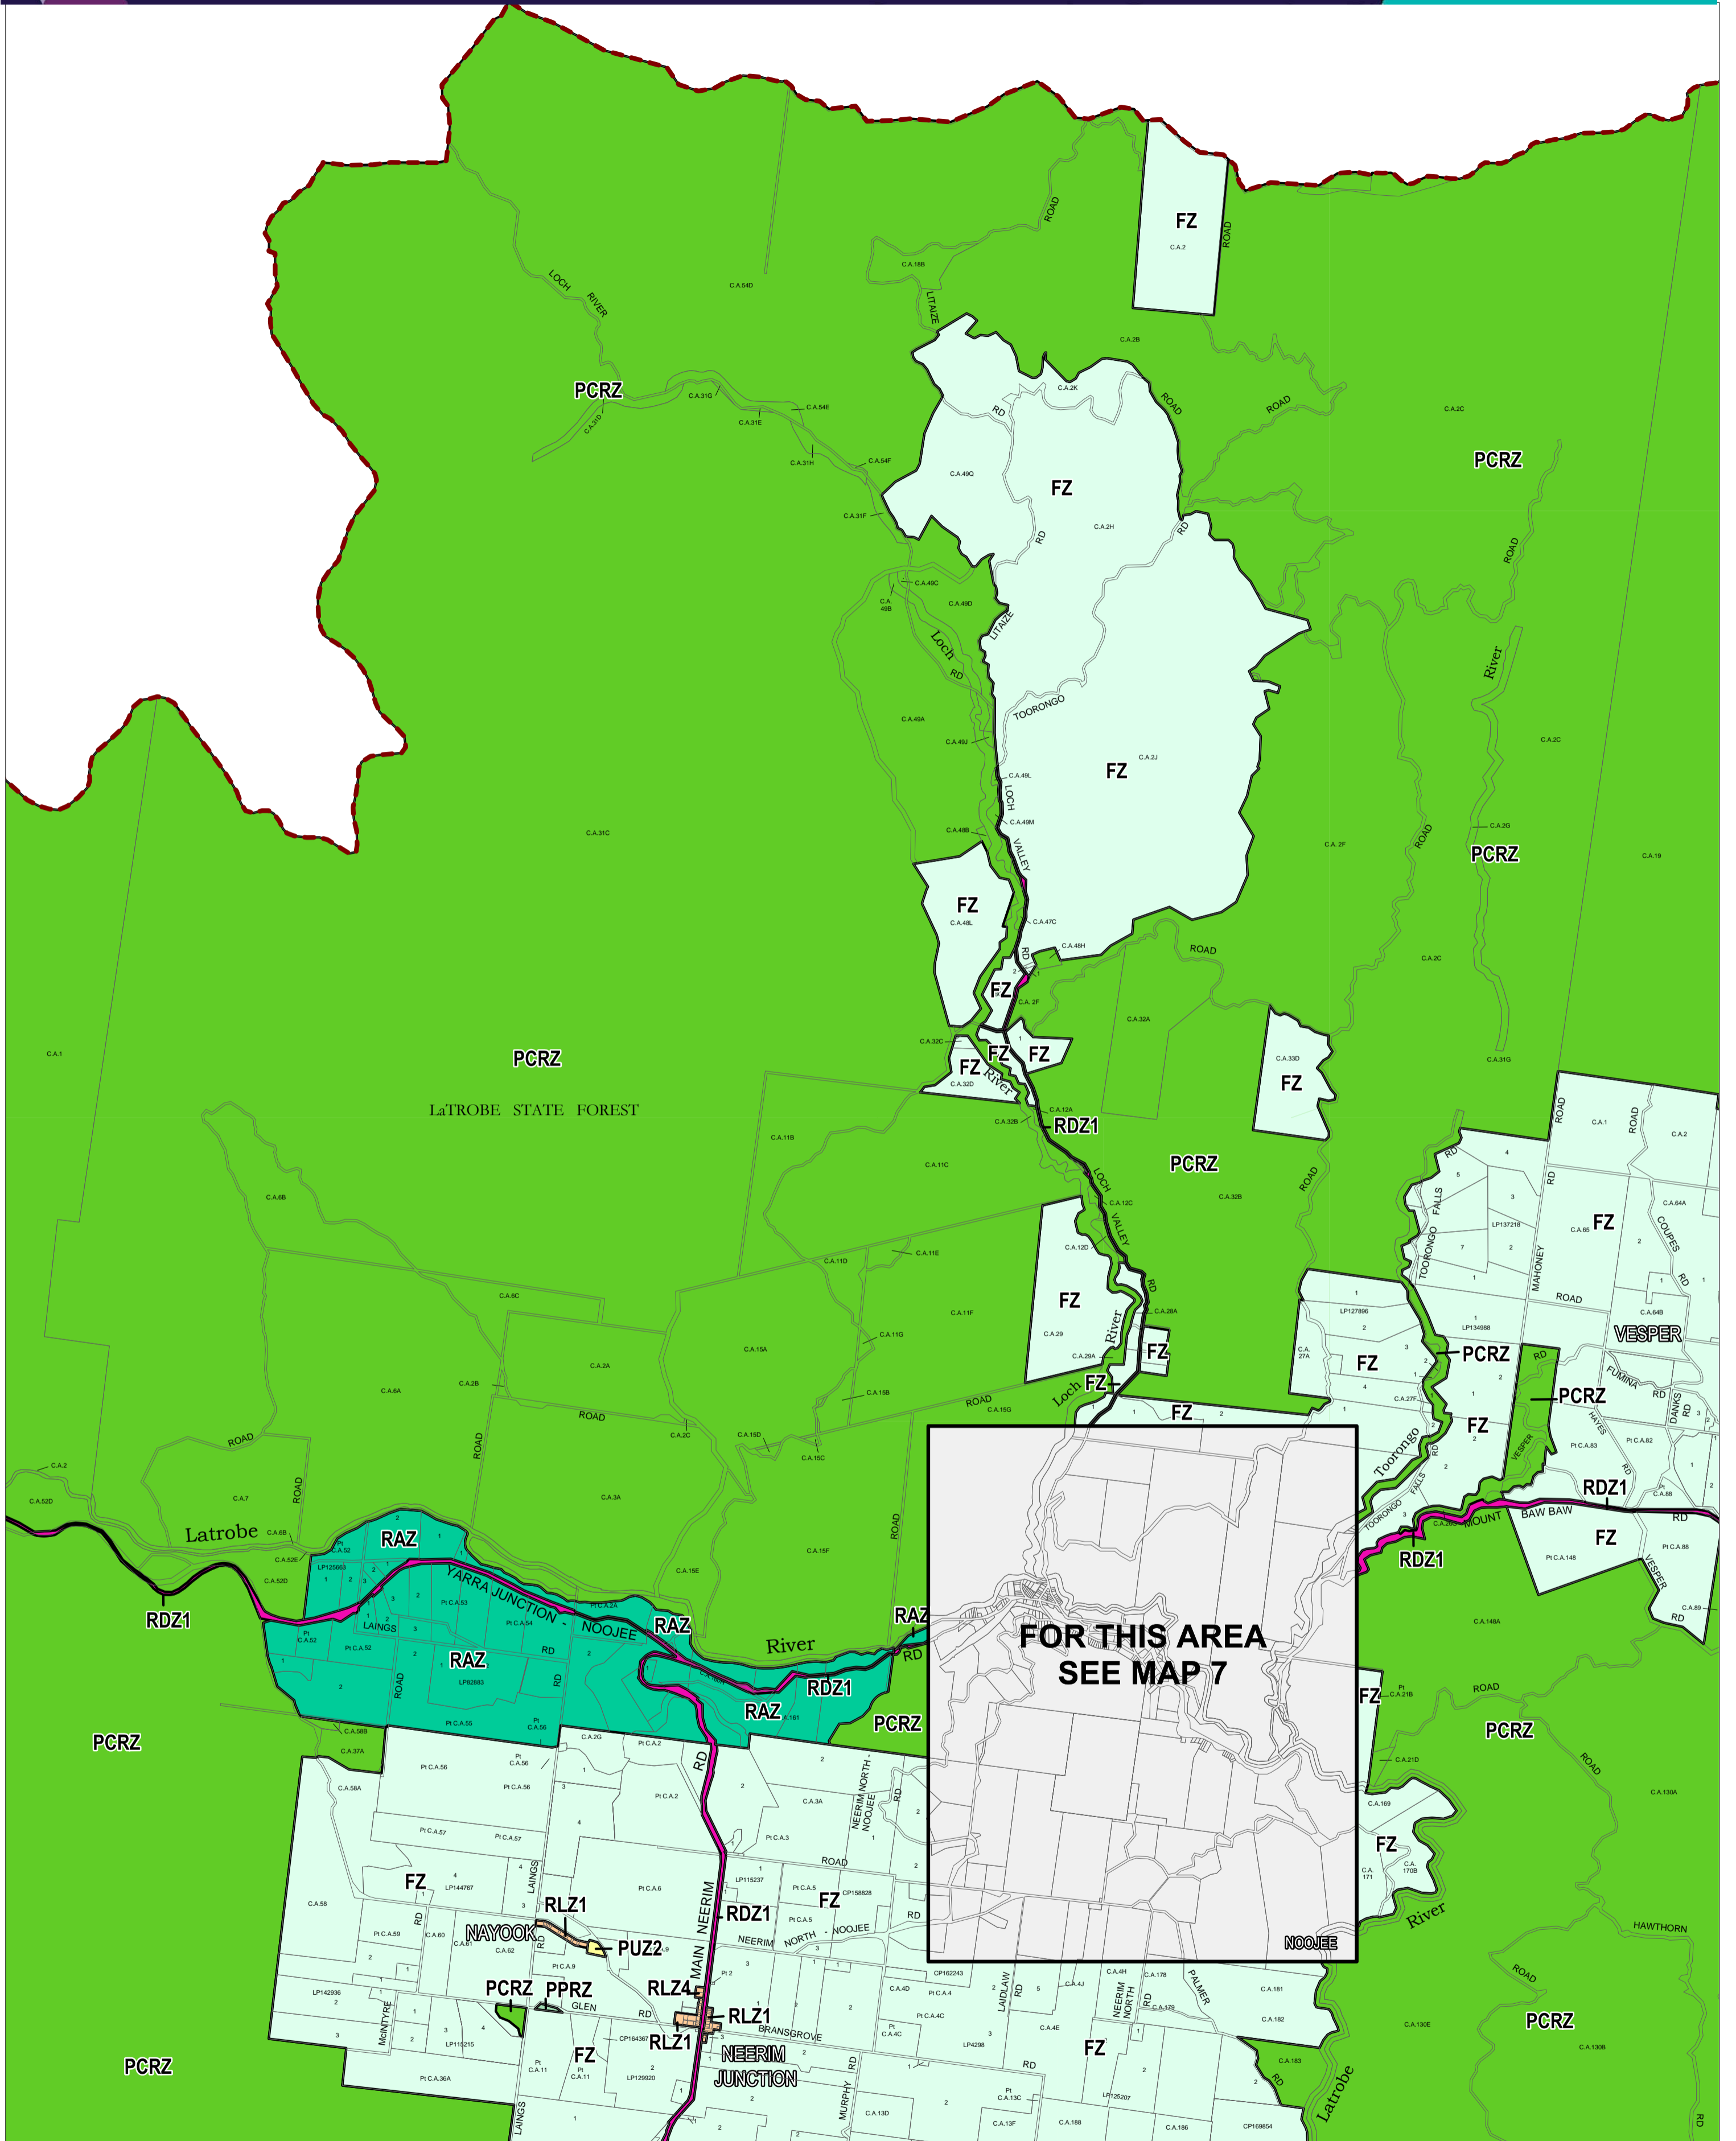

BAW BAW PLANNING SCHEME - LOCAL PROVISION

- **Public Land**
- PCRZ Public Conservation And Resource Zone
- PPRZ Public Park And Recreation Zone
- PUZZ Public Use Zone - Education
- RDZ1 Road Zone - Category 1
- **Rural**
- FZ Farming Zone
- RAZ Rural Activity Zone
- RLZ1 Rural Living Zone - Schedule 1
- RLZ4 Rural Living Zone - Schedule 4

Municipal Boundary (If shown)

1000 0 1000 2000 3000 m
AUSTRALIAN MAP GRID ZONE 55

PREPARED BY: Planning Mapping Services

Printed: 16/10/2017

AMENDMENT C117

Environment, Land, Water and Planning