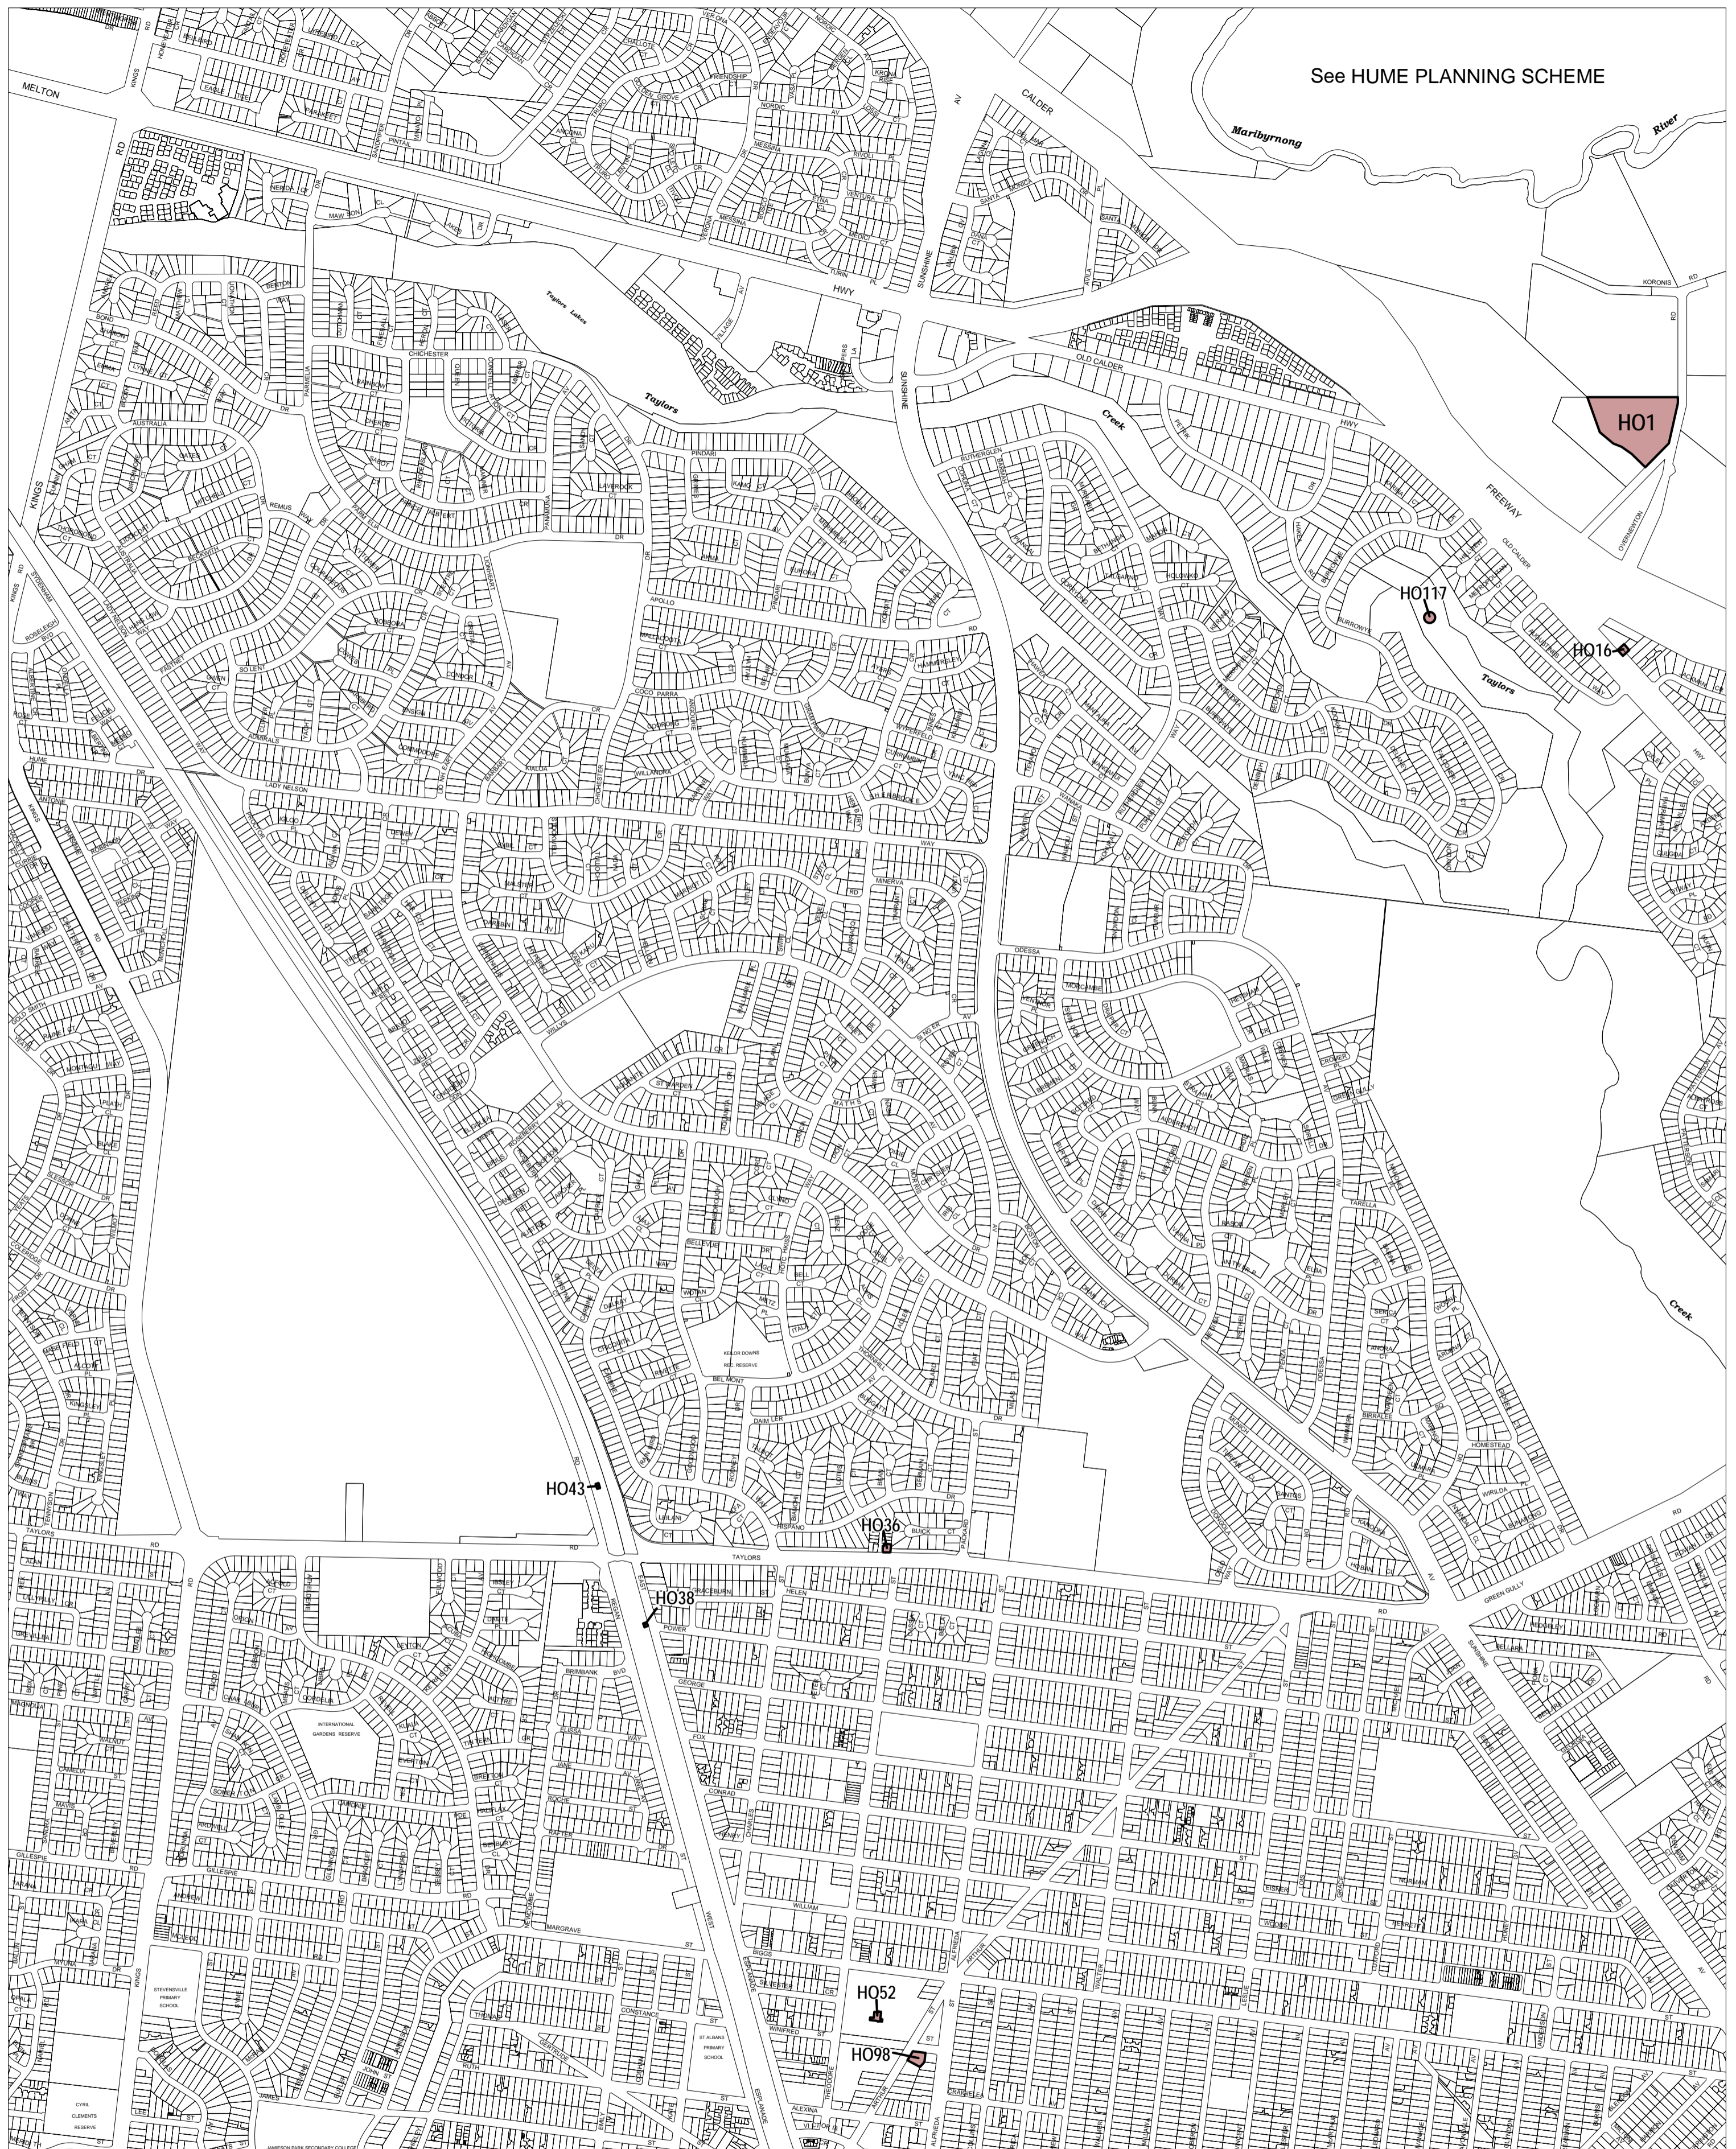

BRIMBANK PLANNING SCHEME - LOCAL PROVISION

See HUME PLANNING SCHEME

Overlays

HO Heritage Overlay

Printed: 5/5/2008

AMENDMENT C84 PART1