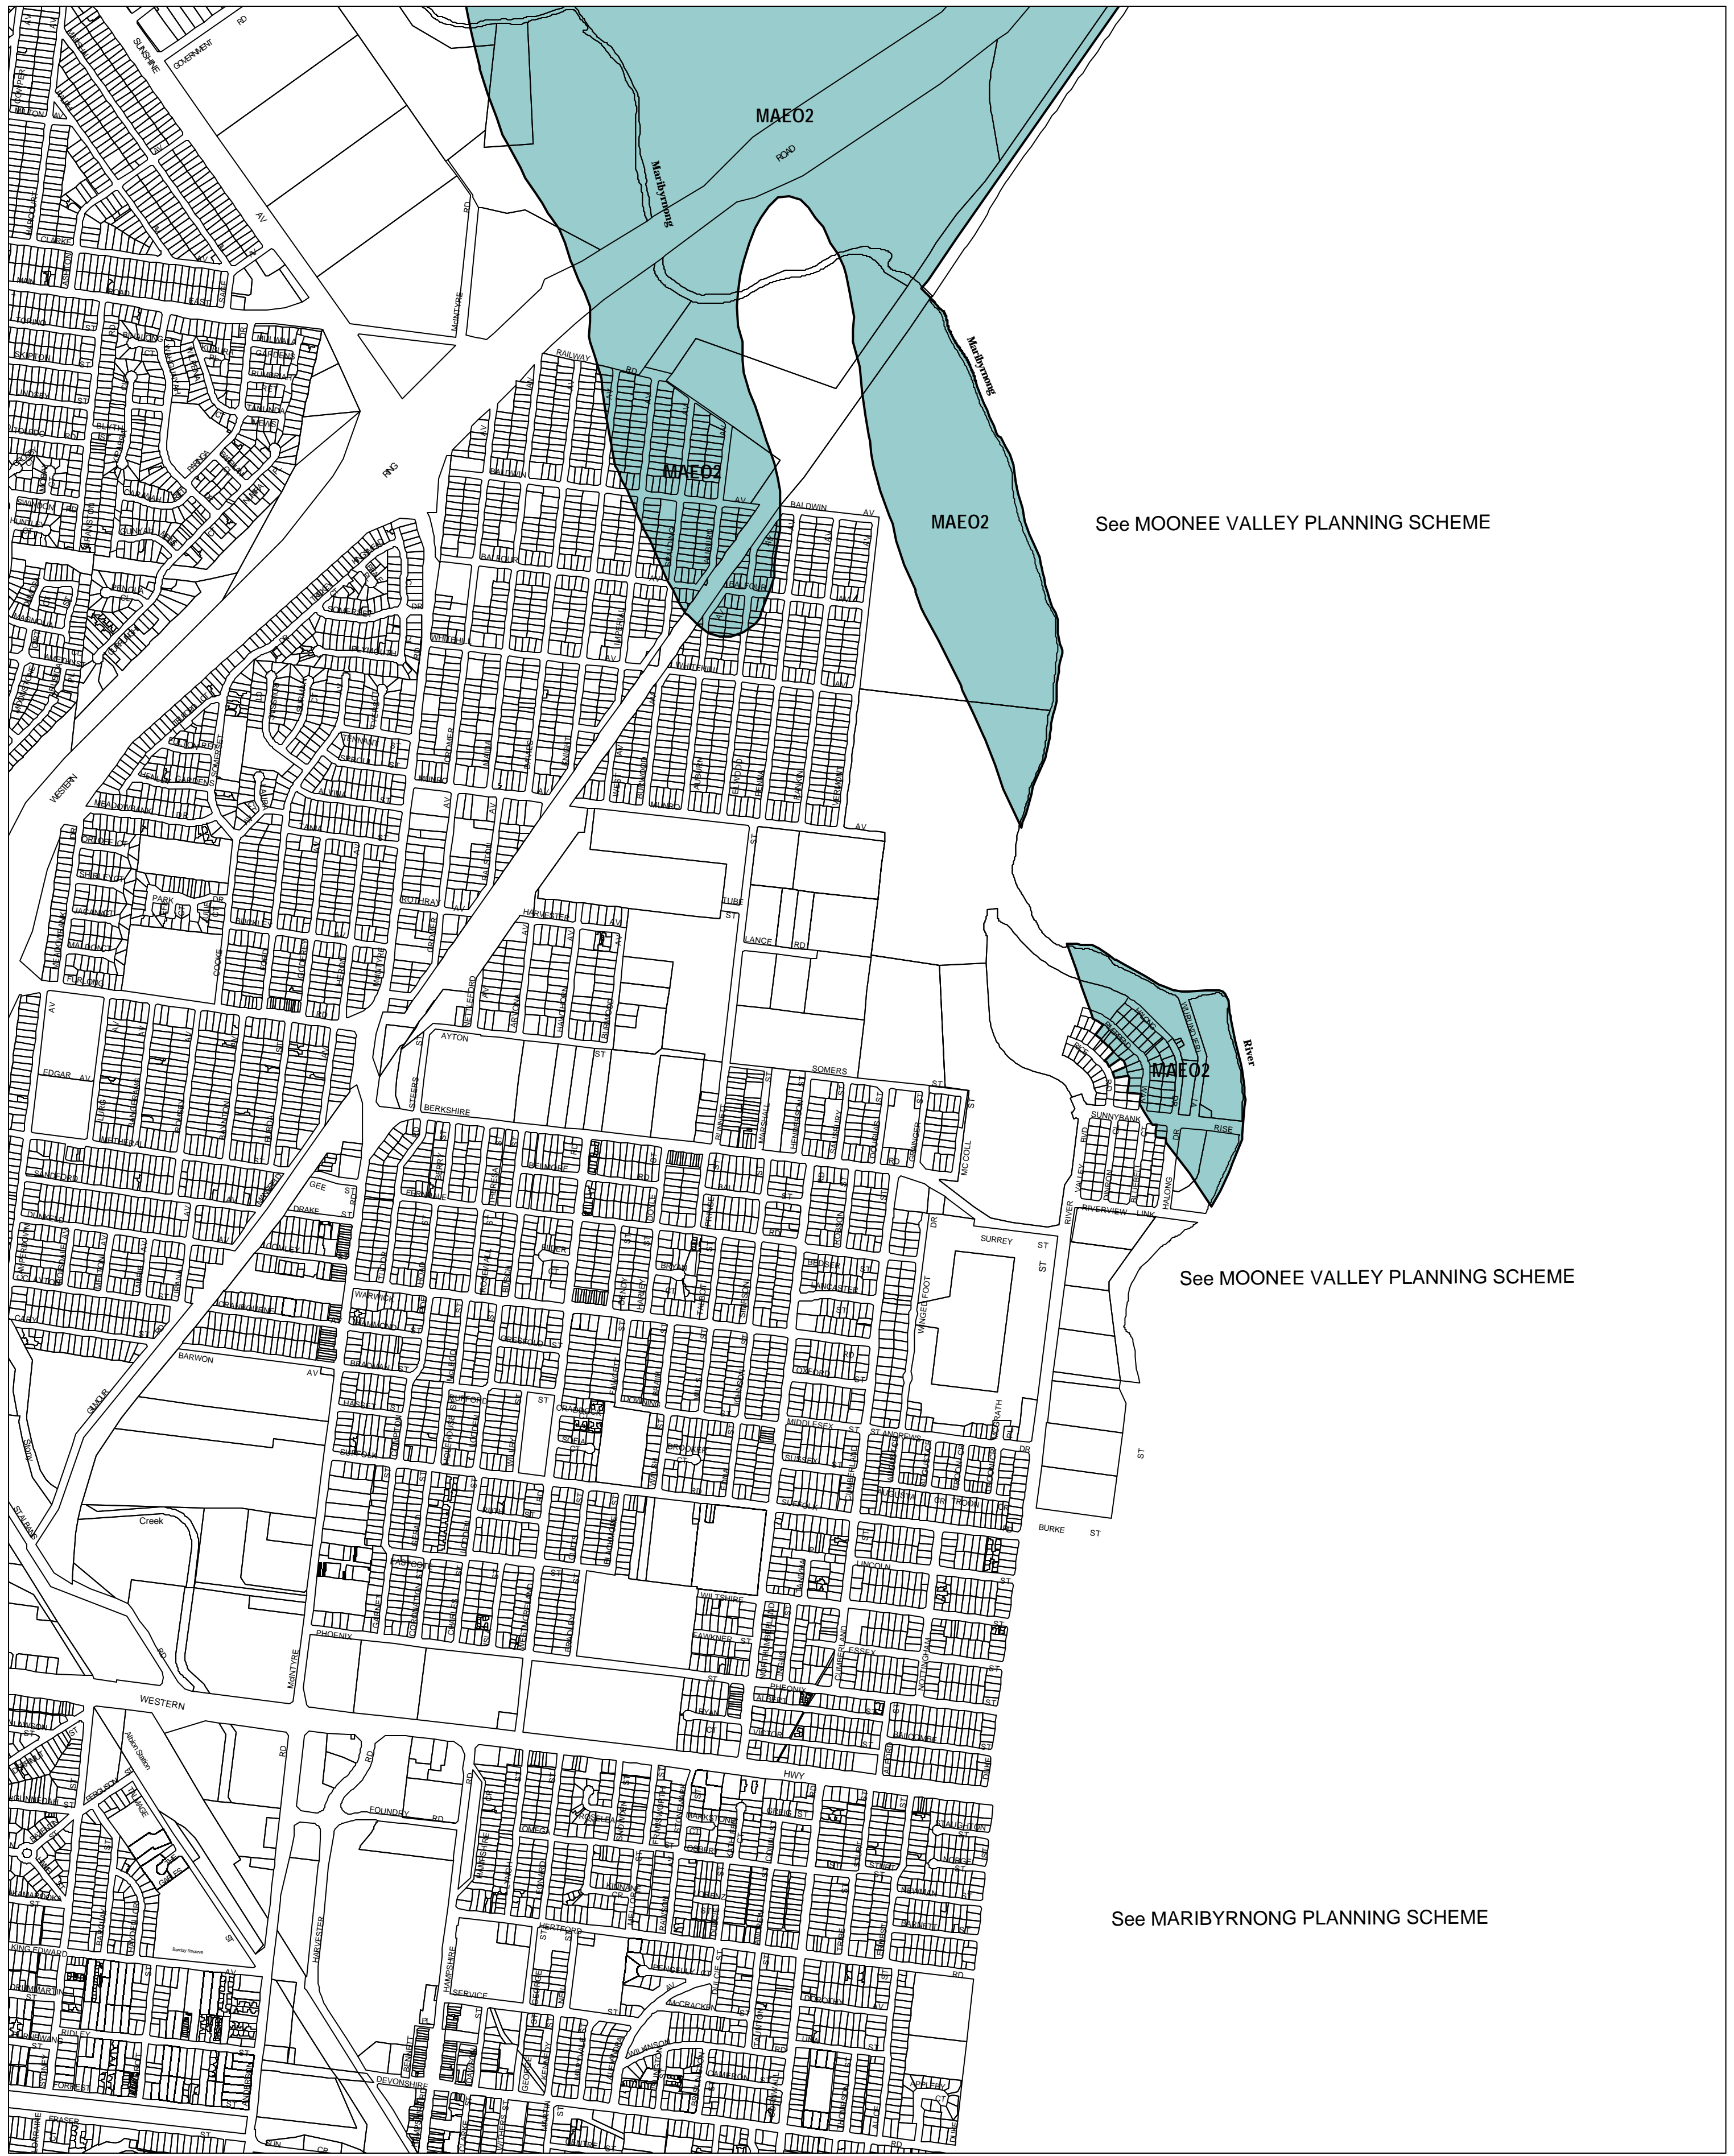

BRIMBANK PLANNING SCHEME - LOCAL PROVISION

Overlays

- MAEO2 Melbourne Airport Environs Overlay - Schedule 2

AUSTRALIAN MAP GRID ZONE 55

Printed: 8/5/2007

AMENDMENT VC30