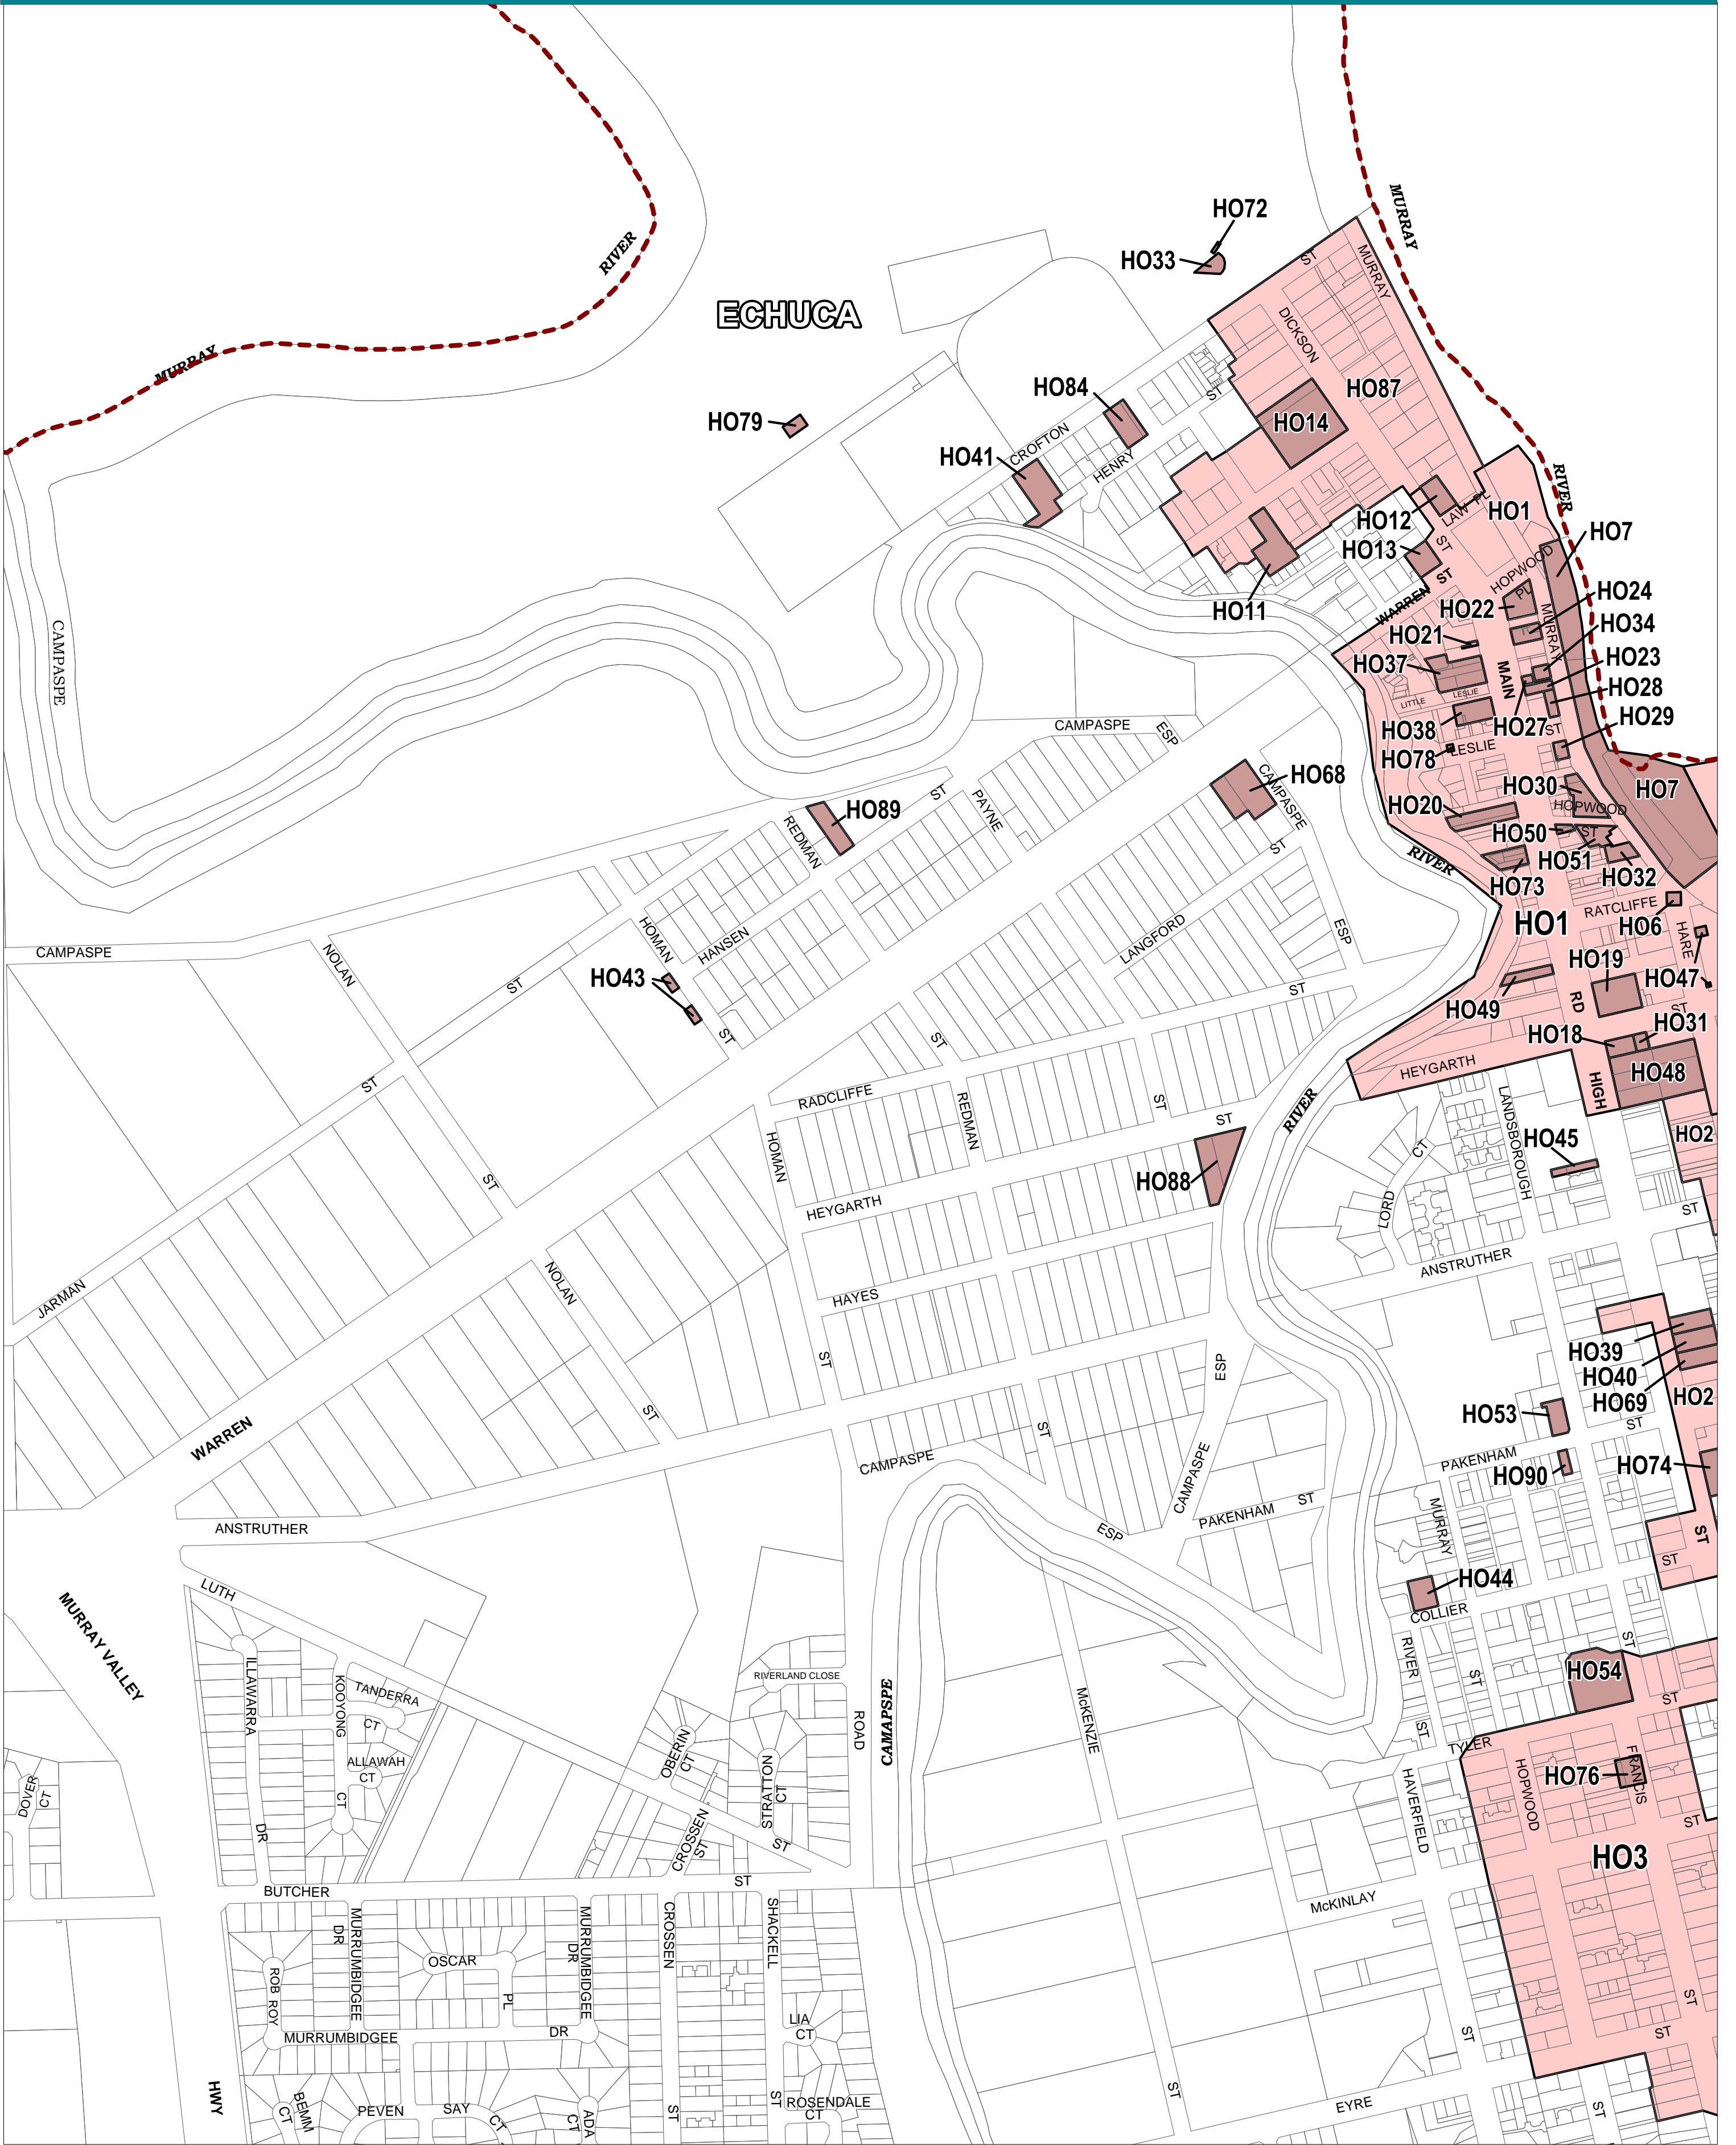

CAMPASPE PLANNING SCHEME - LOCAL PROVISION

Overlays

HO Heritage Overlay

AUSTRALIAN MAP GRID ZONE 55

PREPARED BY: Planning Mapping Services

Environment, Land, Water and Planning

Printed: 15/7/2016

AMENDMENT C101

INDEX TO ADJOINING METRIC SERIES MAP