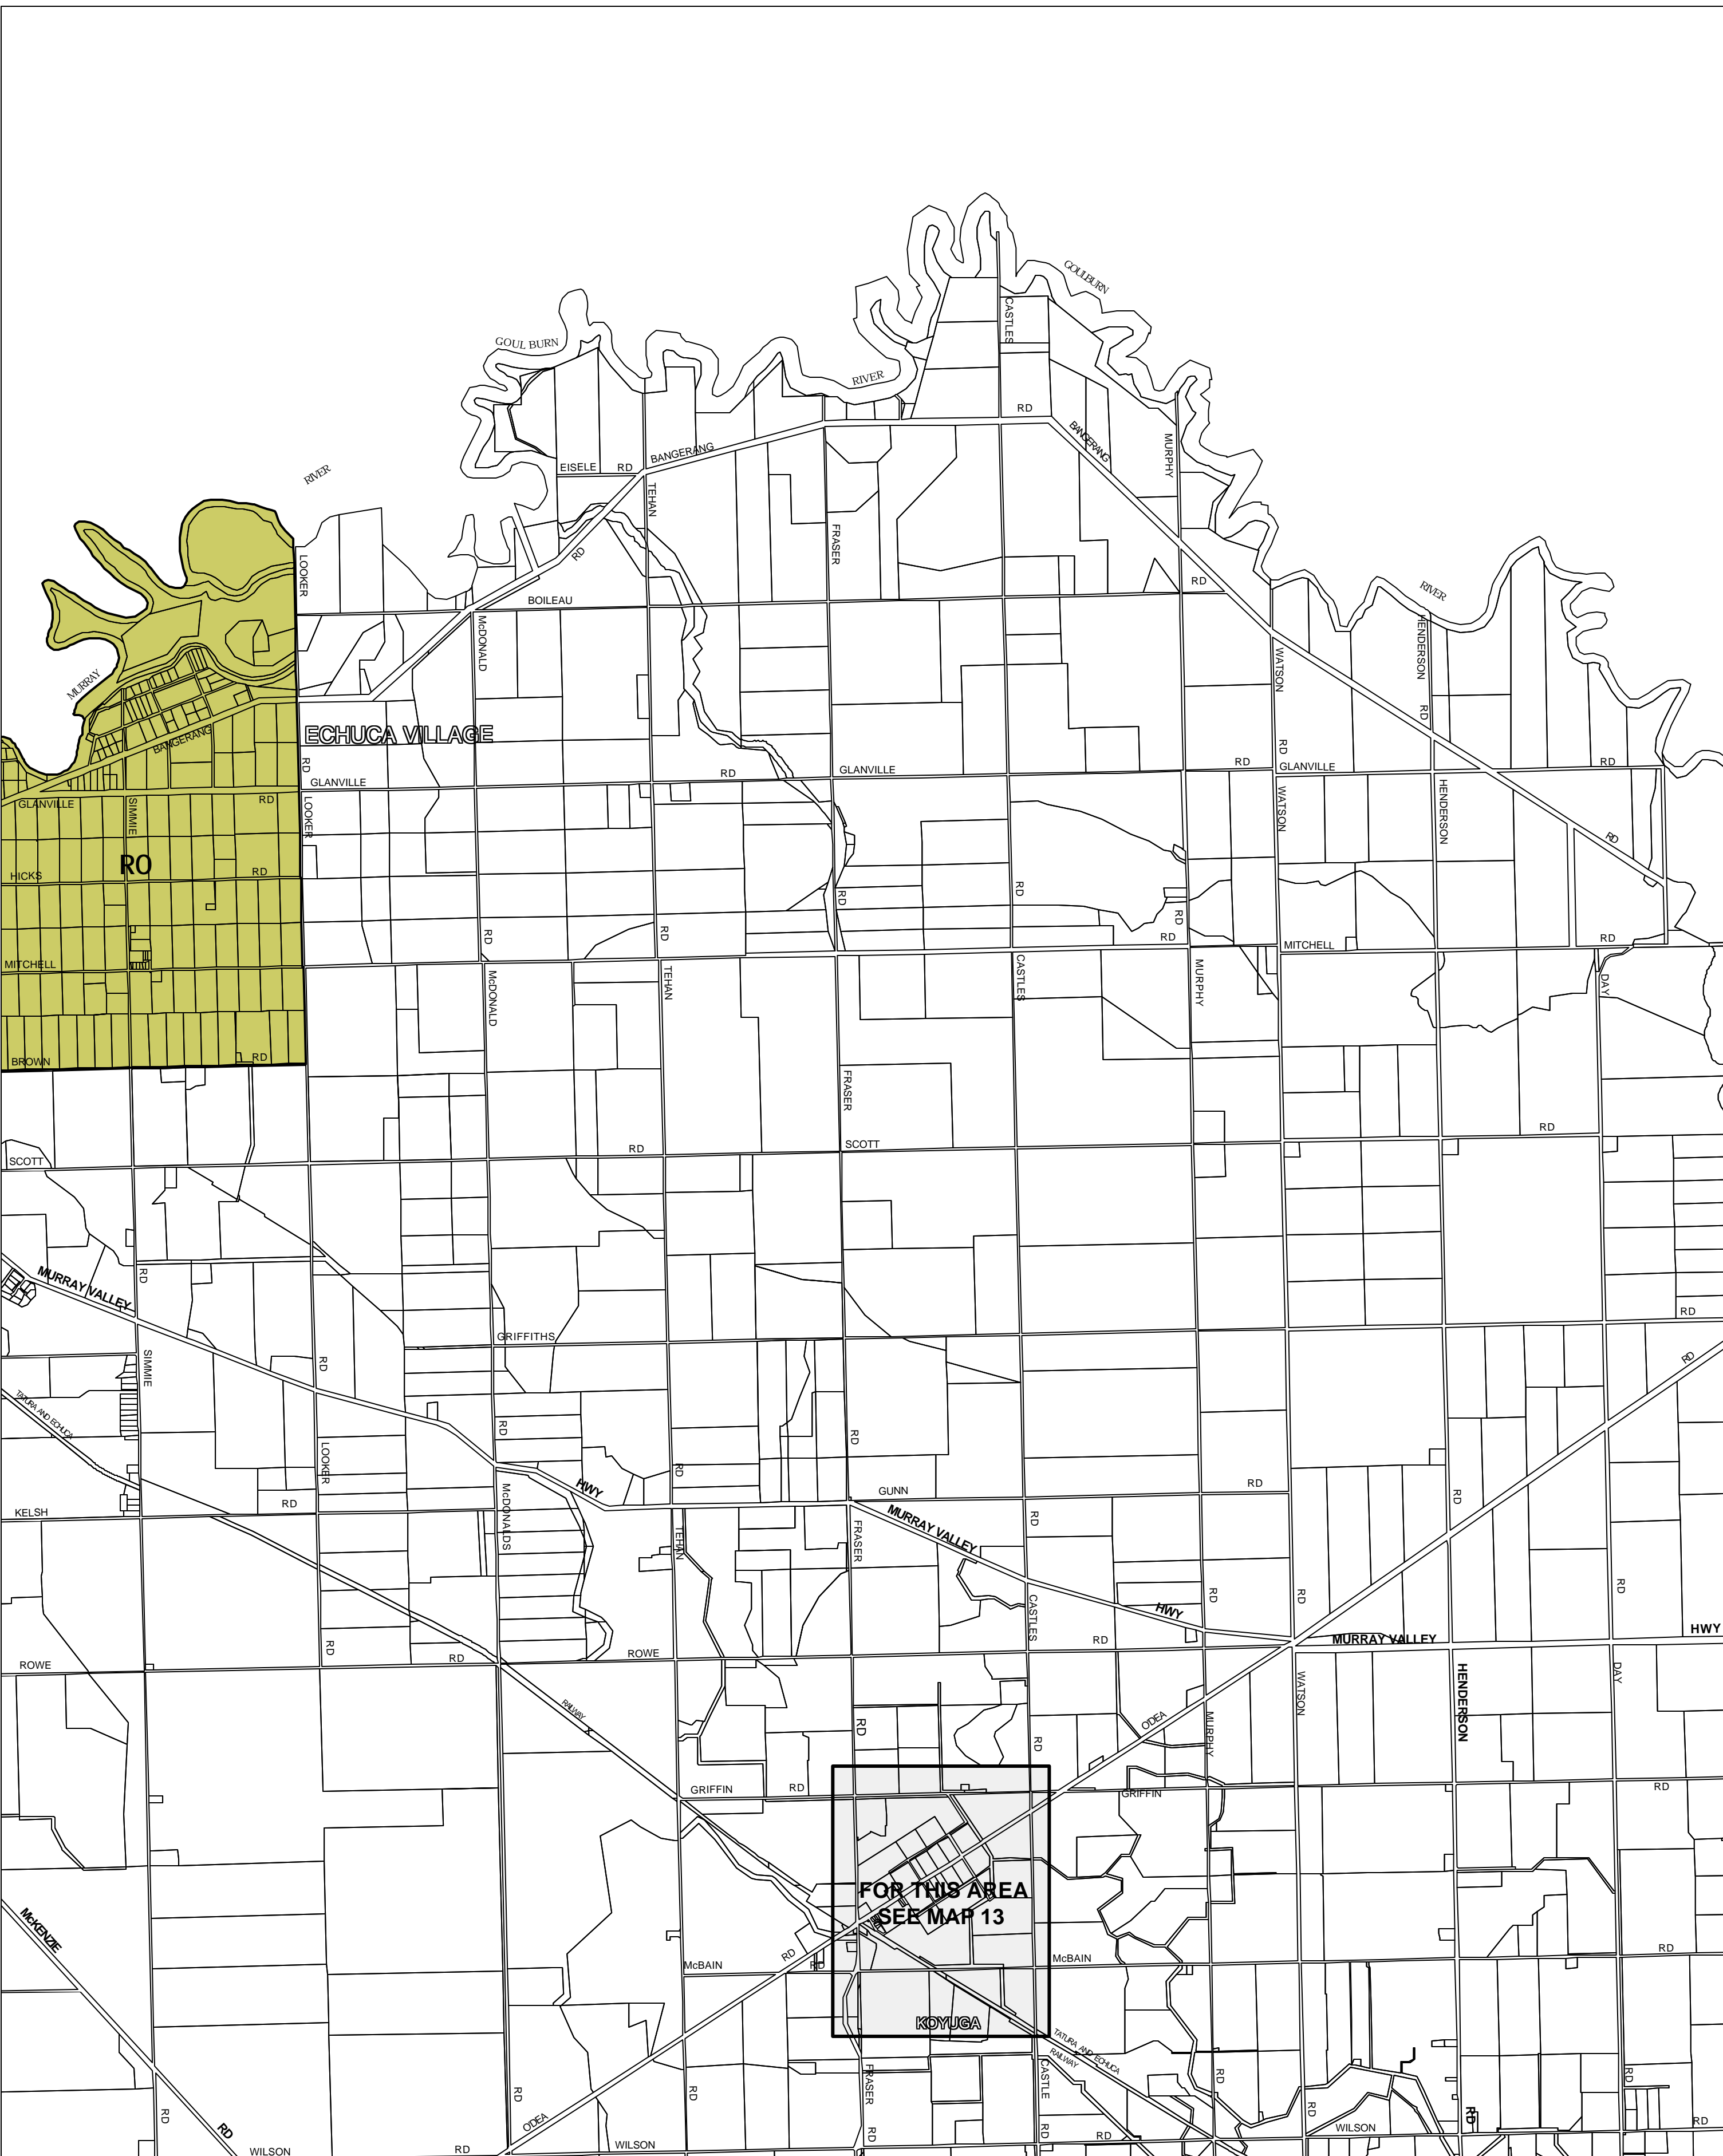

CAMPASPE PLANNING SCHEME - LOCAL PROVISION

Overlays

RO Restructure Overlay

Printed: 30/5/2007