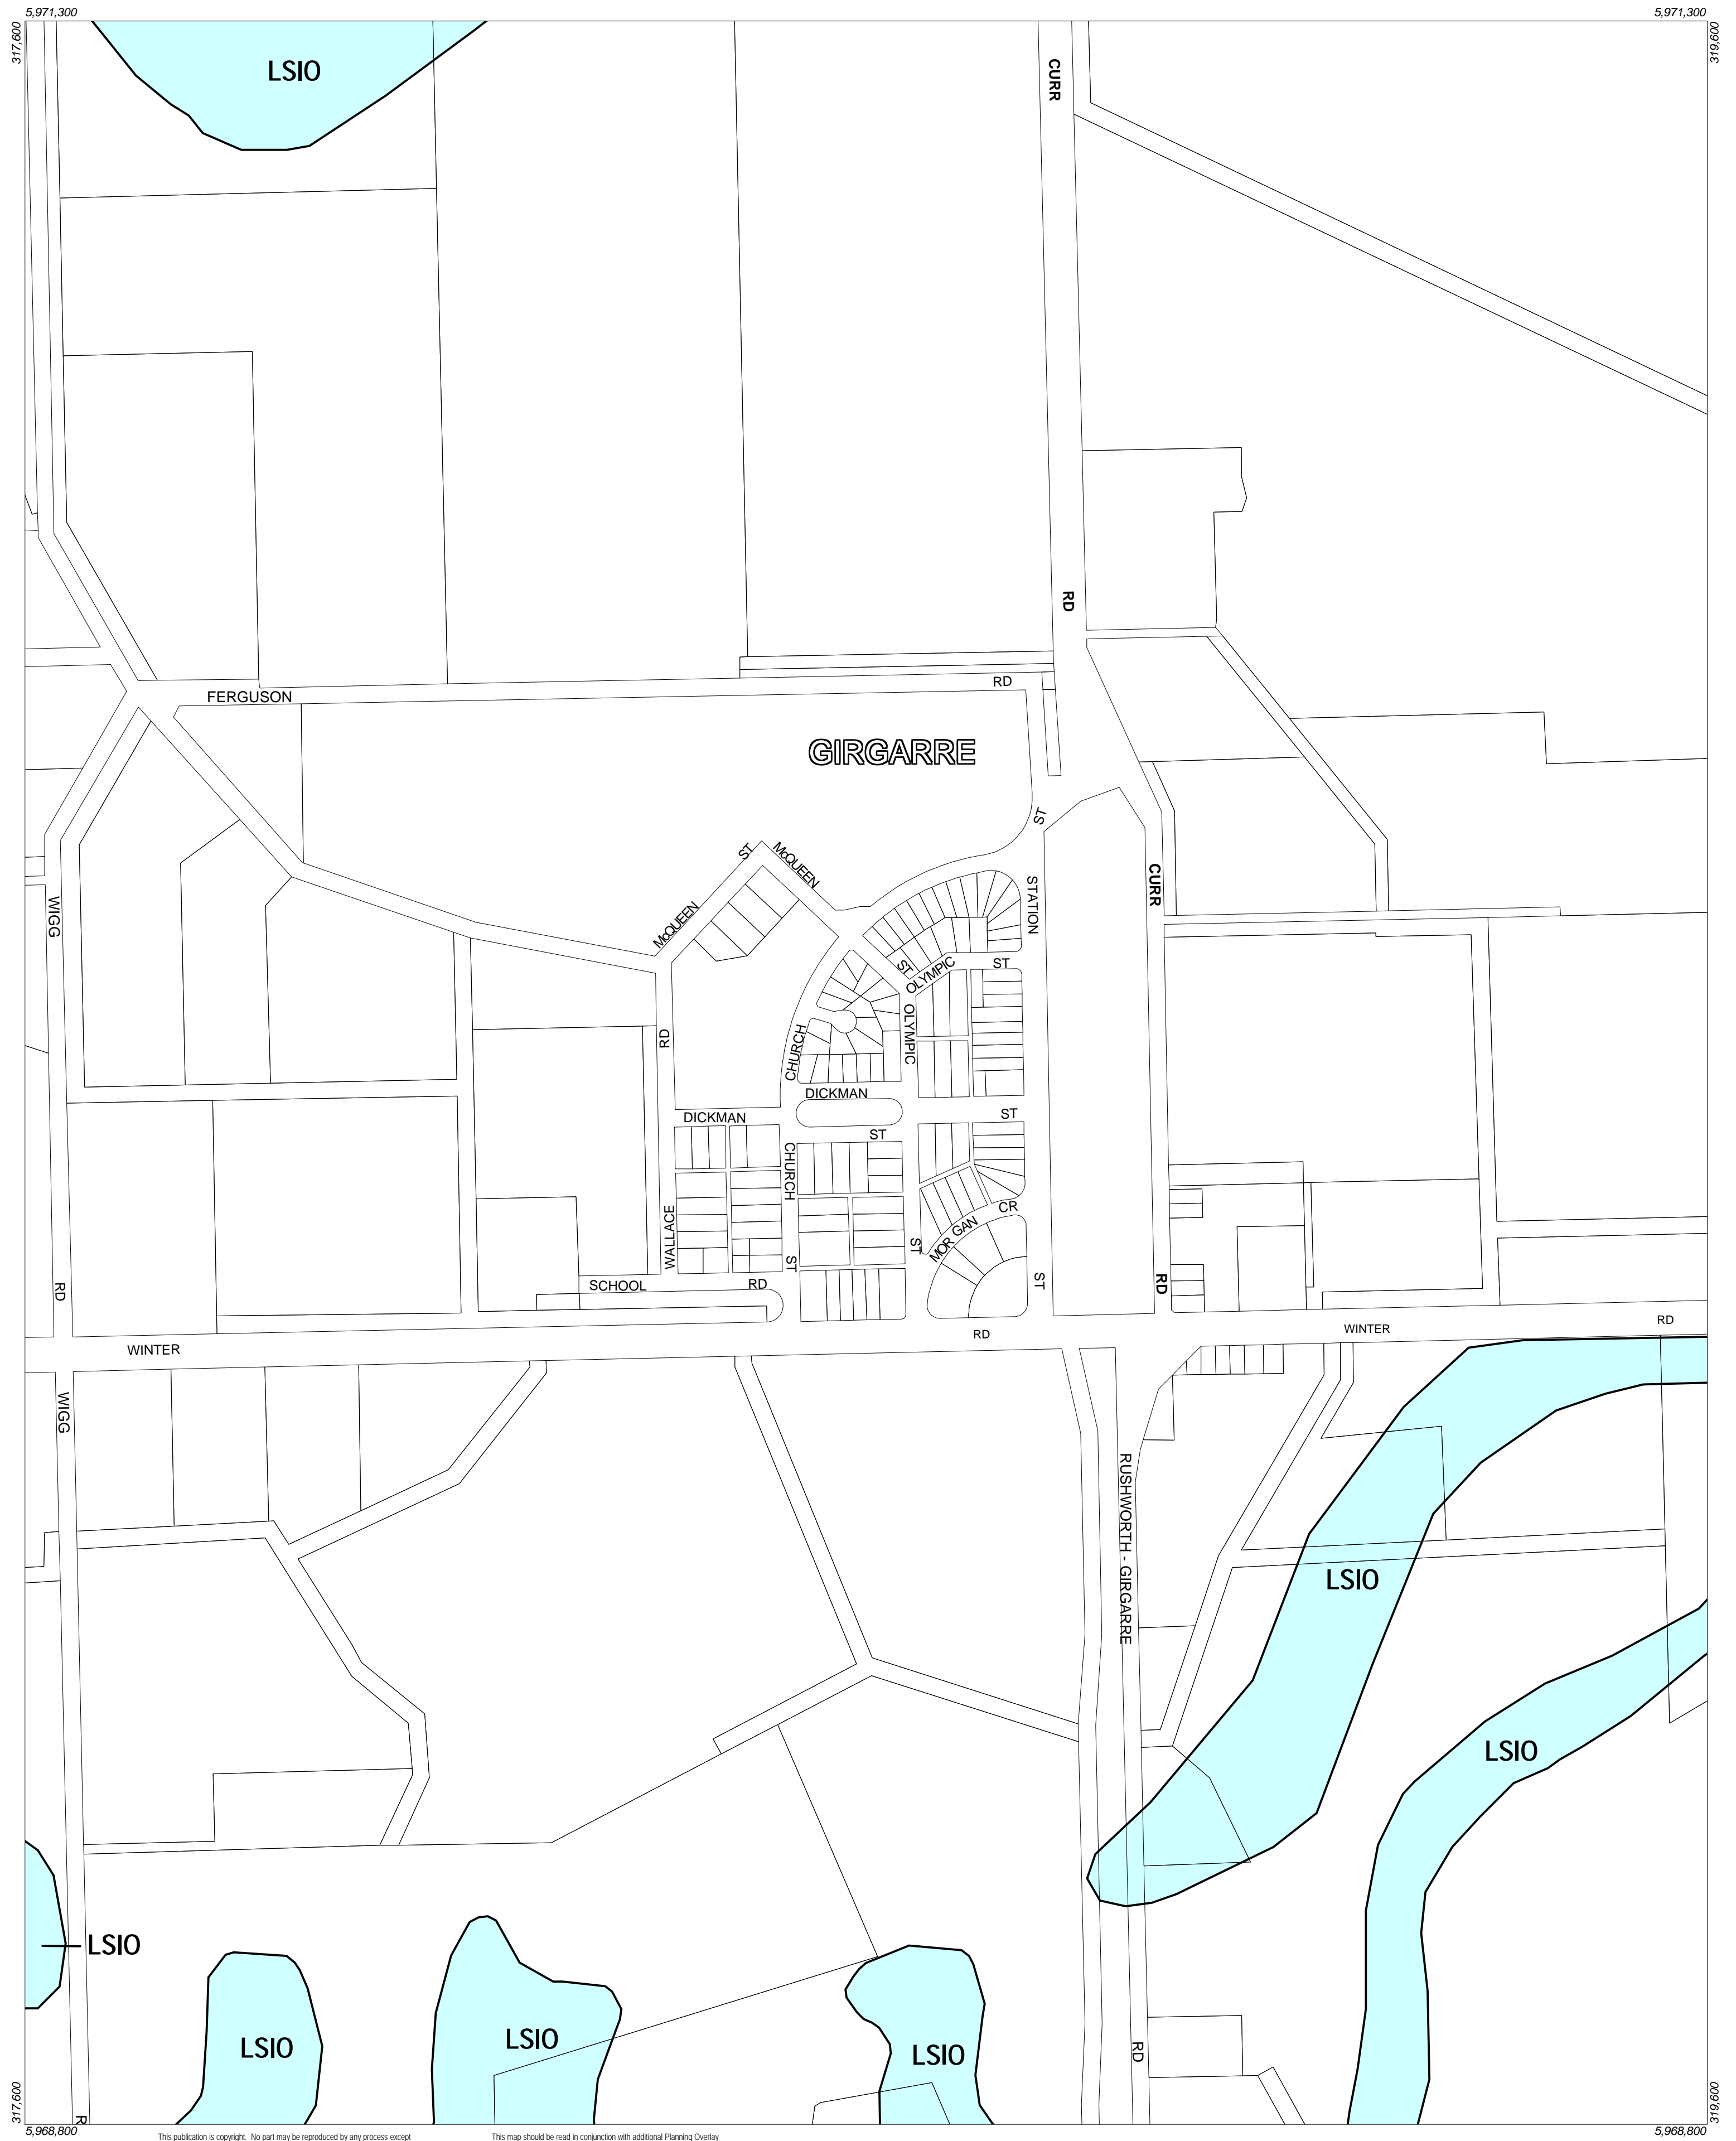

CAMPASPE PLANNING SCHEME - LOCAL PROVISION

Overlays

- LSIO Land Subject to Inundation Overlay

Amendment C14 Pt.1
Printed: 3/1/2003