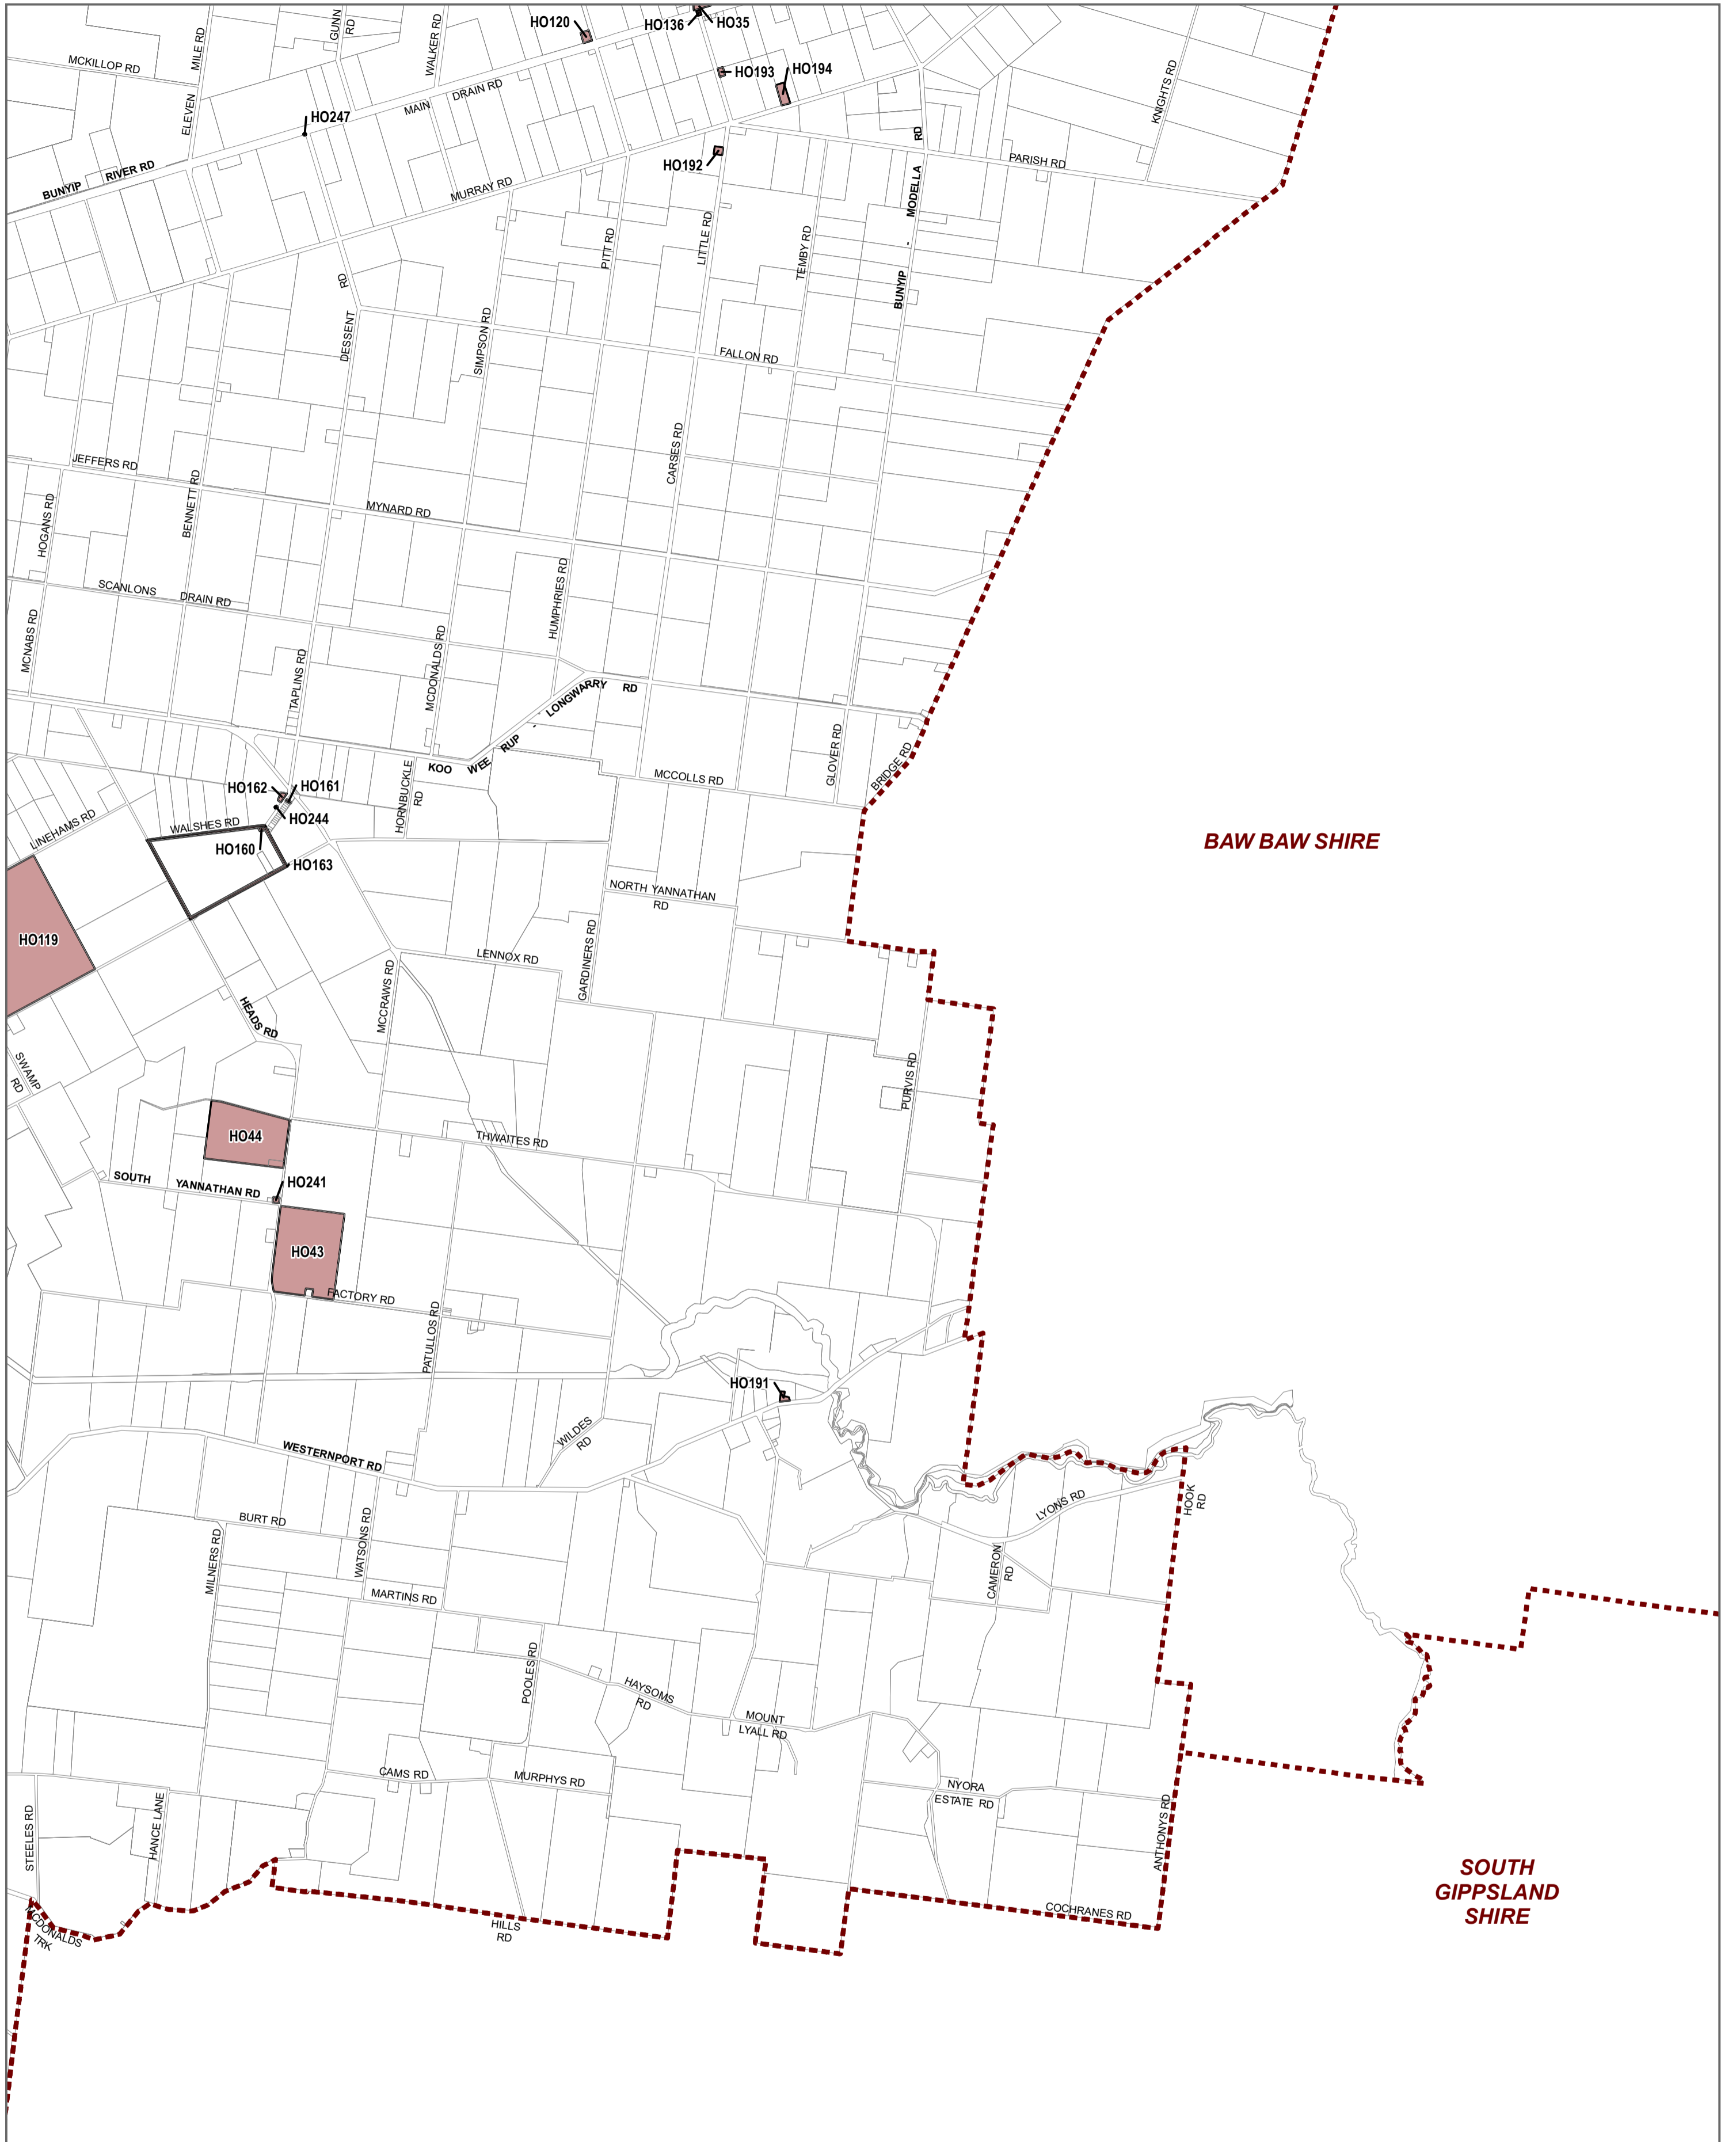

CARDINIA PLANNING SCHEME - LOCAL PROVISION

LEGEND

HO - Heritage Overlay

Municipal Boundary

Disclaimer
 This publication may be of assistance to you but the State of Victoria and its employees do not guarantee that the publication is without flaw of any kind or is wholly appropriate for your particular purposes and therefore disclaims all liability for any error, loss or other consequence which may arise from you relying on any information in this publication.

© The State of Victoria Department of Environment, Land, Water and Planning 2019

Australian Map Grid Zone 55

NORTH

Planning Group
AMENDMENT C237card
 Printed: 17/09/2019

Environment,
 Land, Water
 and Planning

INDEX TO ADJOINING SCHEME MAPS