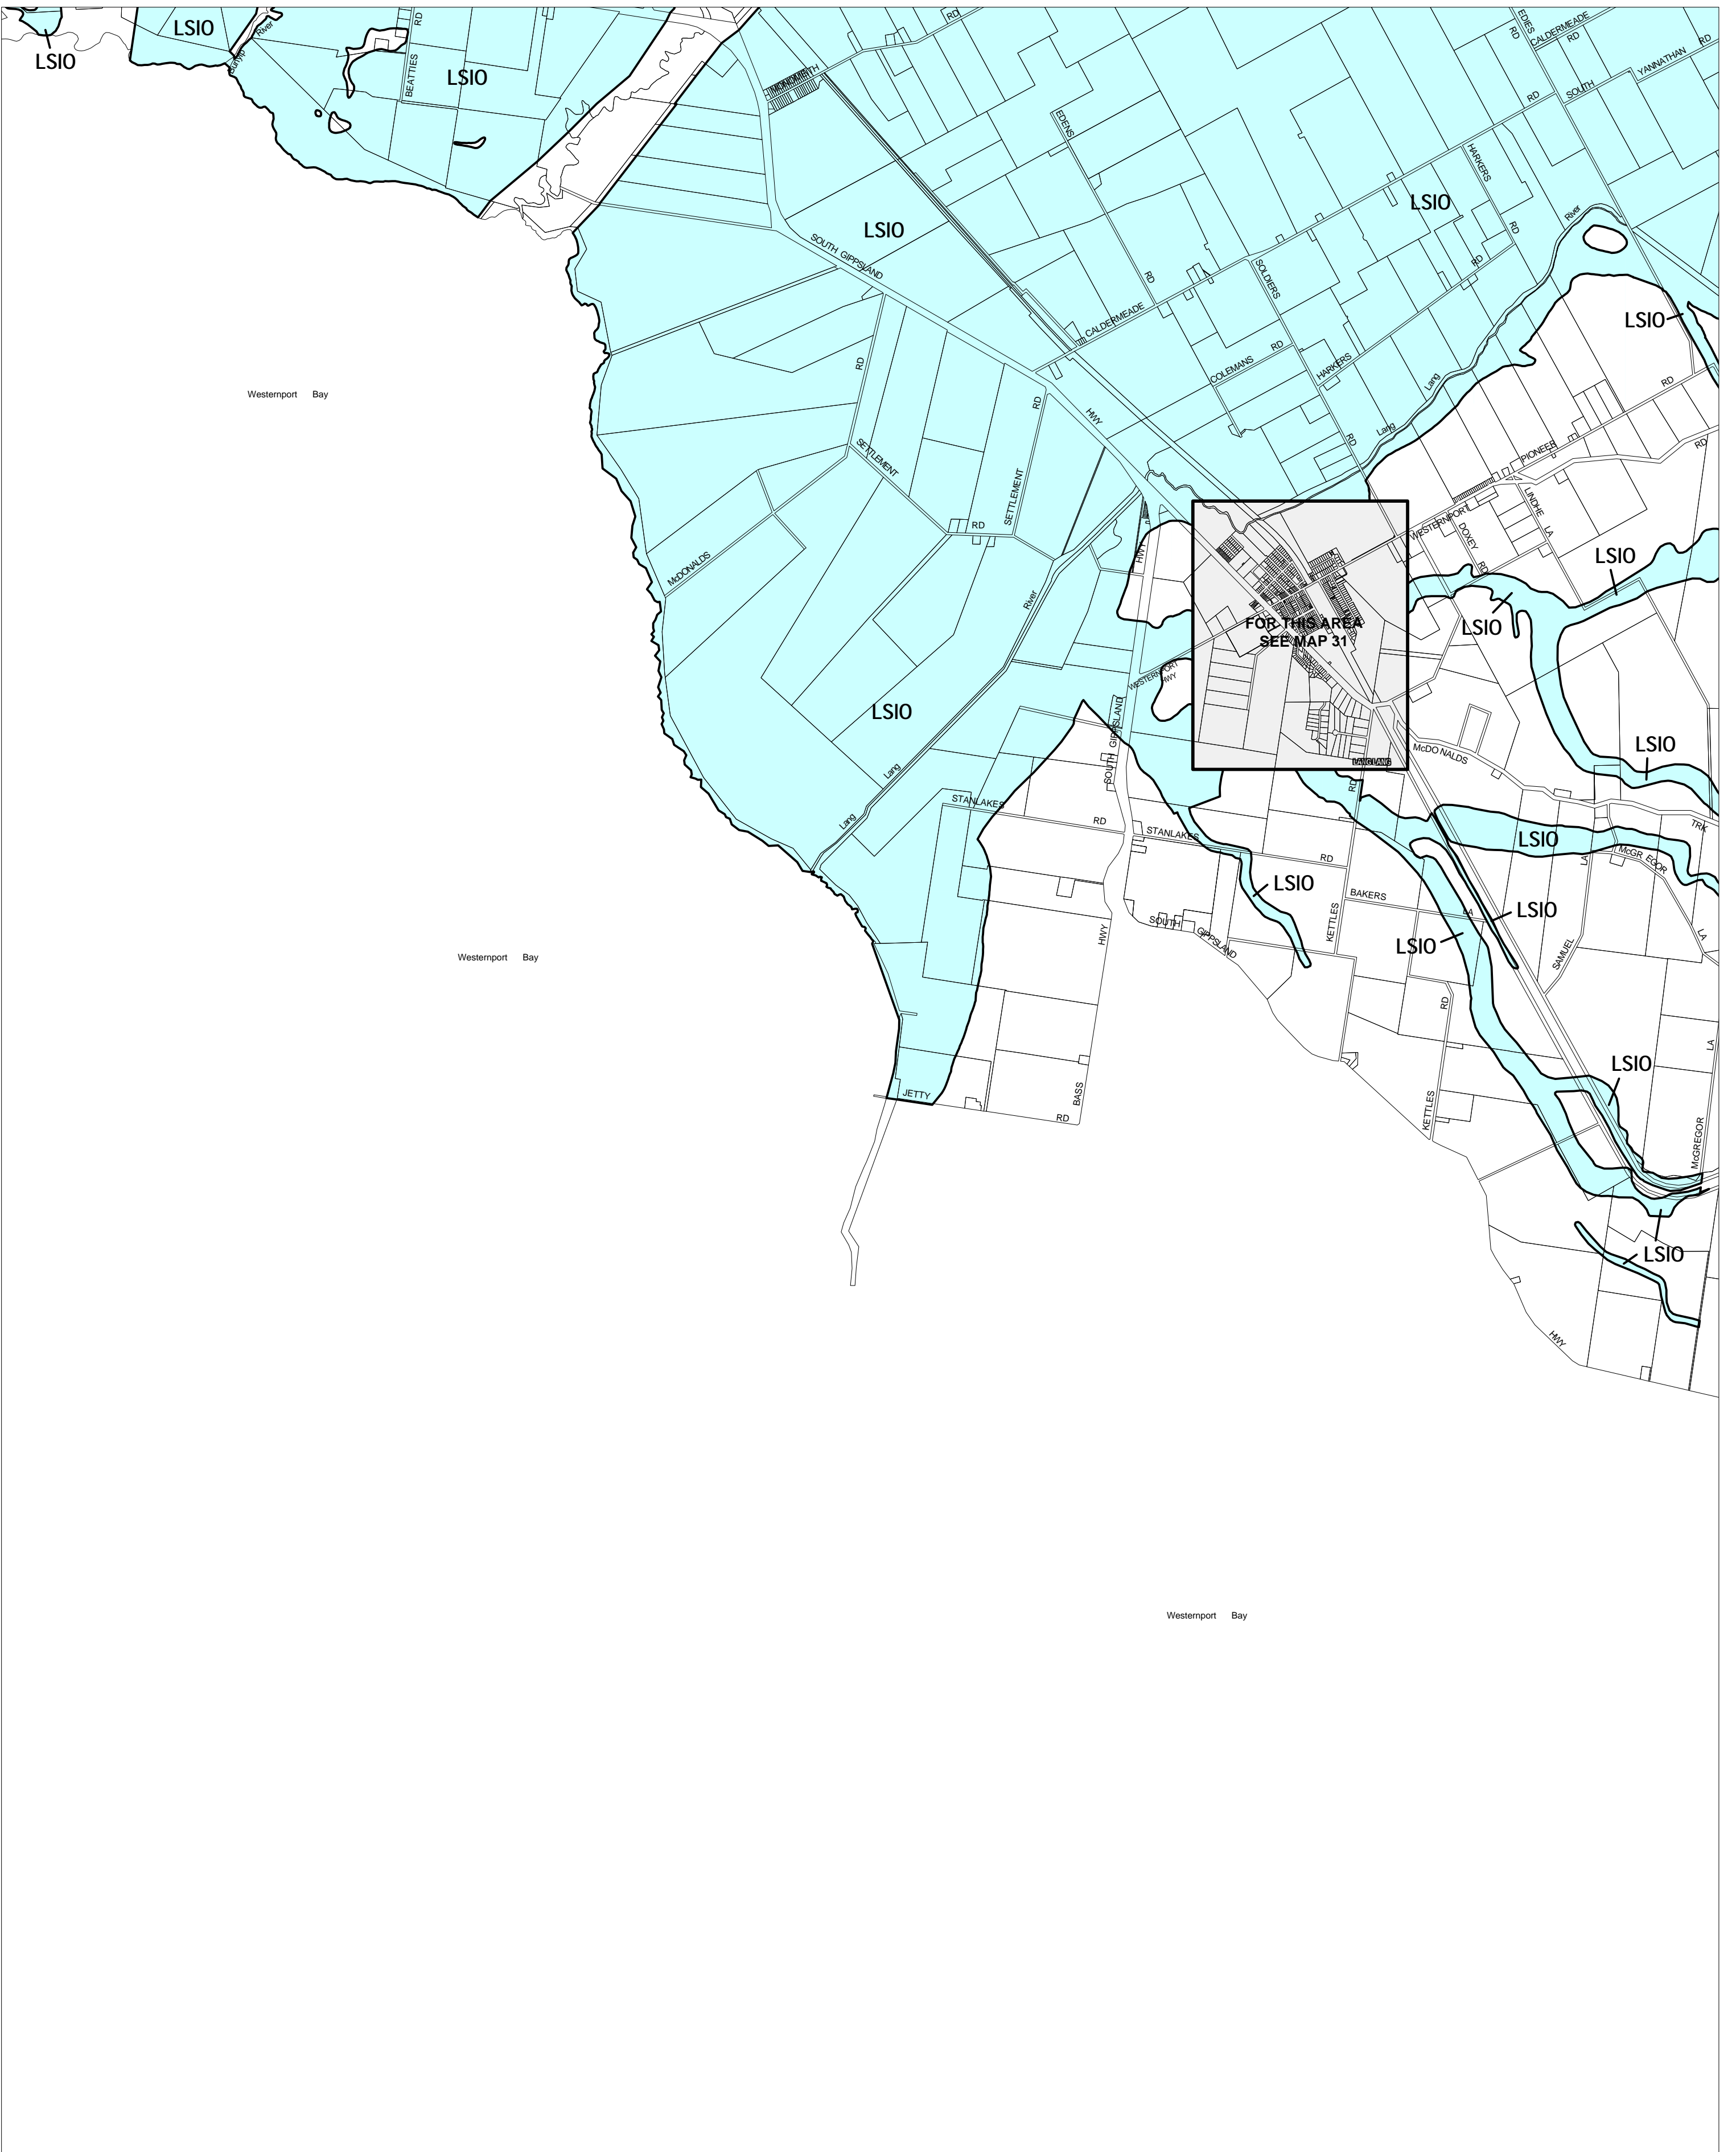

CARDINIA PLANNING SCHEME - LOCAL PROVISION

Overlays

LSIO Land Subject To Inundation Overlay

AUSTRALIAN MAP GRID ZONE 55

INDEX TO ADJOINING METRIC SERIES MAP

Printed: 19/3/2008

AMENDMENT C24