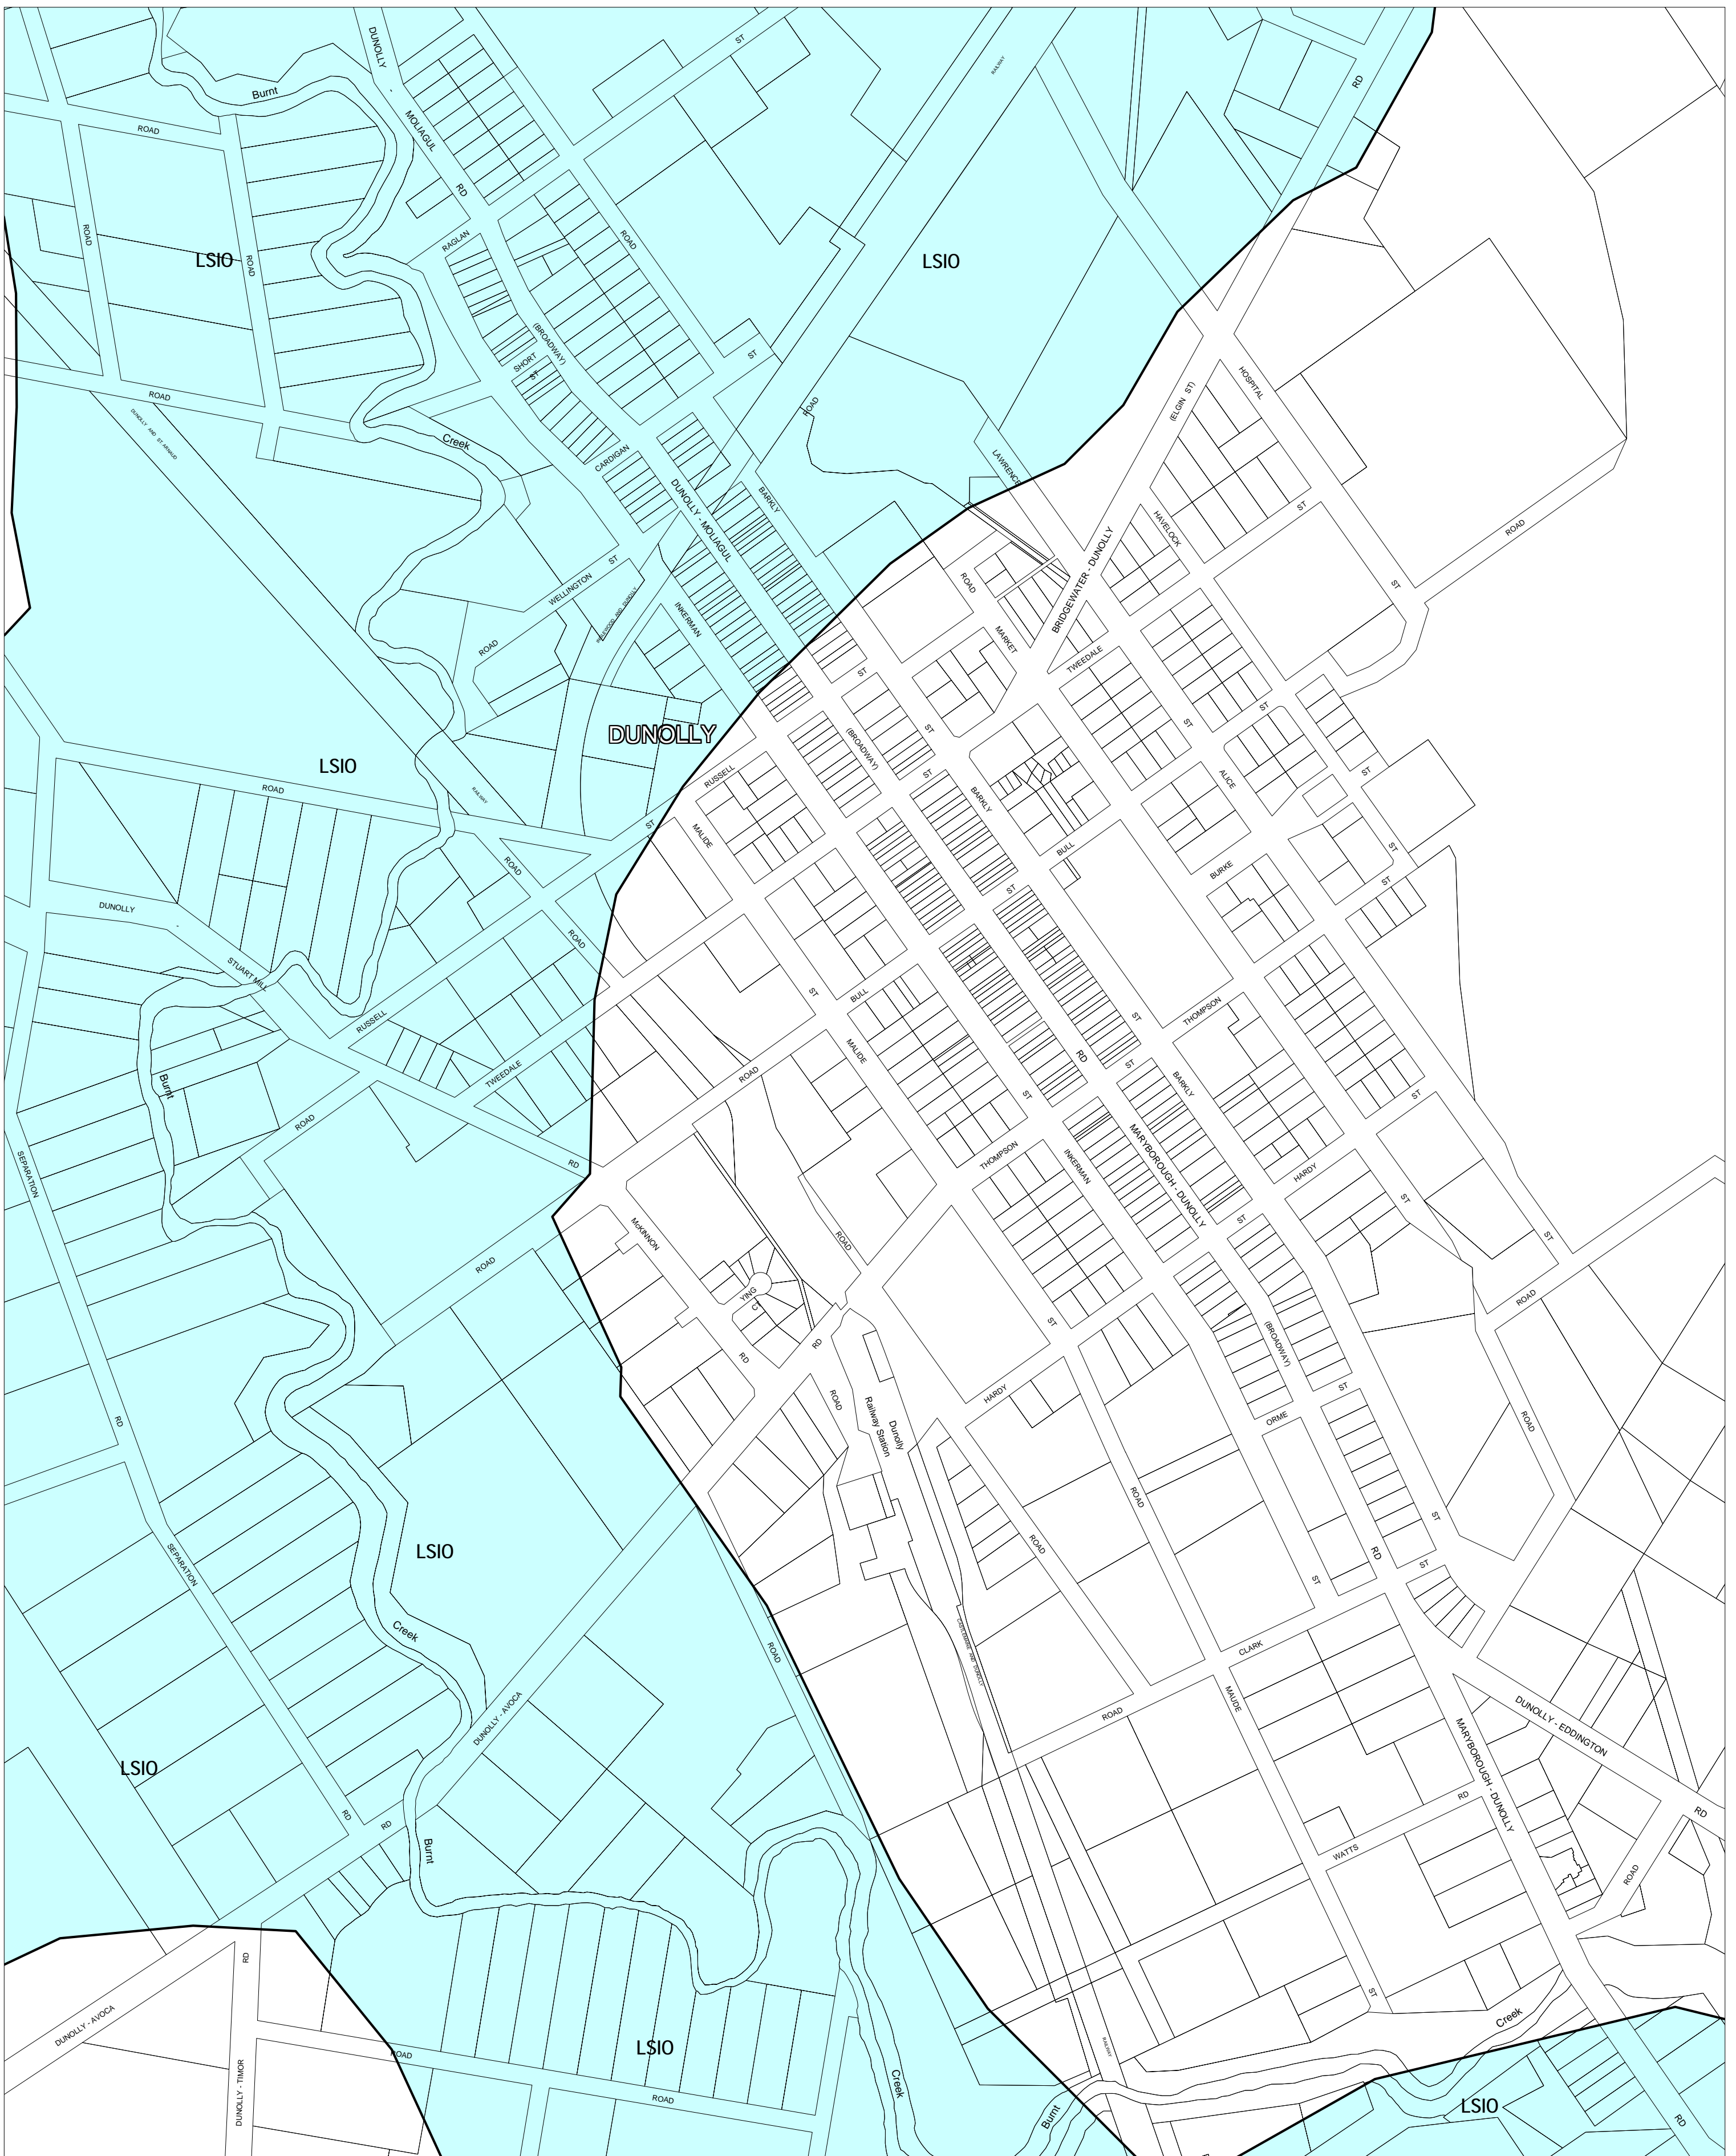

CENTRAL GOLDFIELDS PLANNING SCHEME - LOCAL PROVISION

Overlays

LSIO Land Subject to Inundation Overlay

AUSTRALIAN MAP GRID ZONE 54

INDEX TO ADJOINING METRIC SERIES MAP

Printed: 13/9/2007