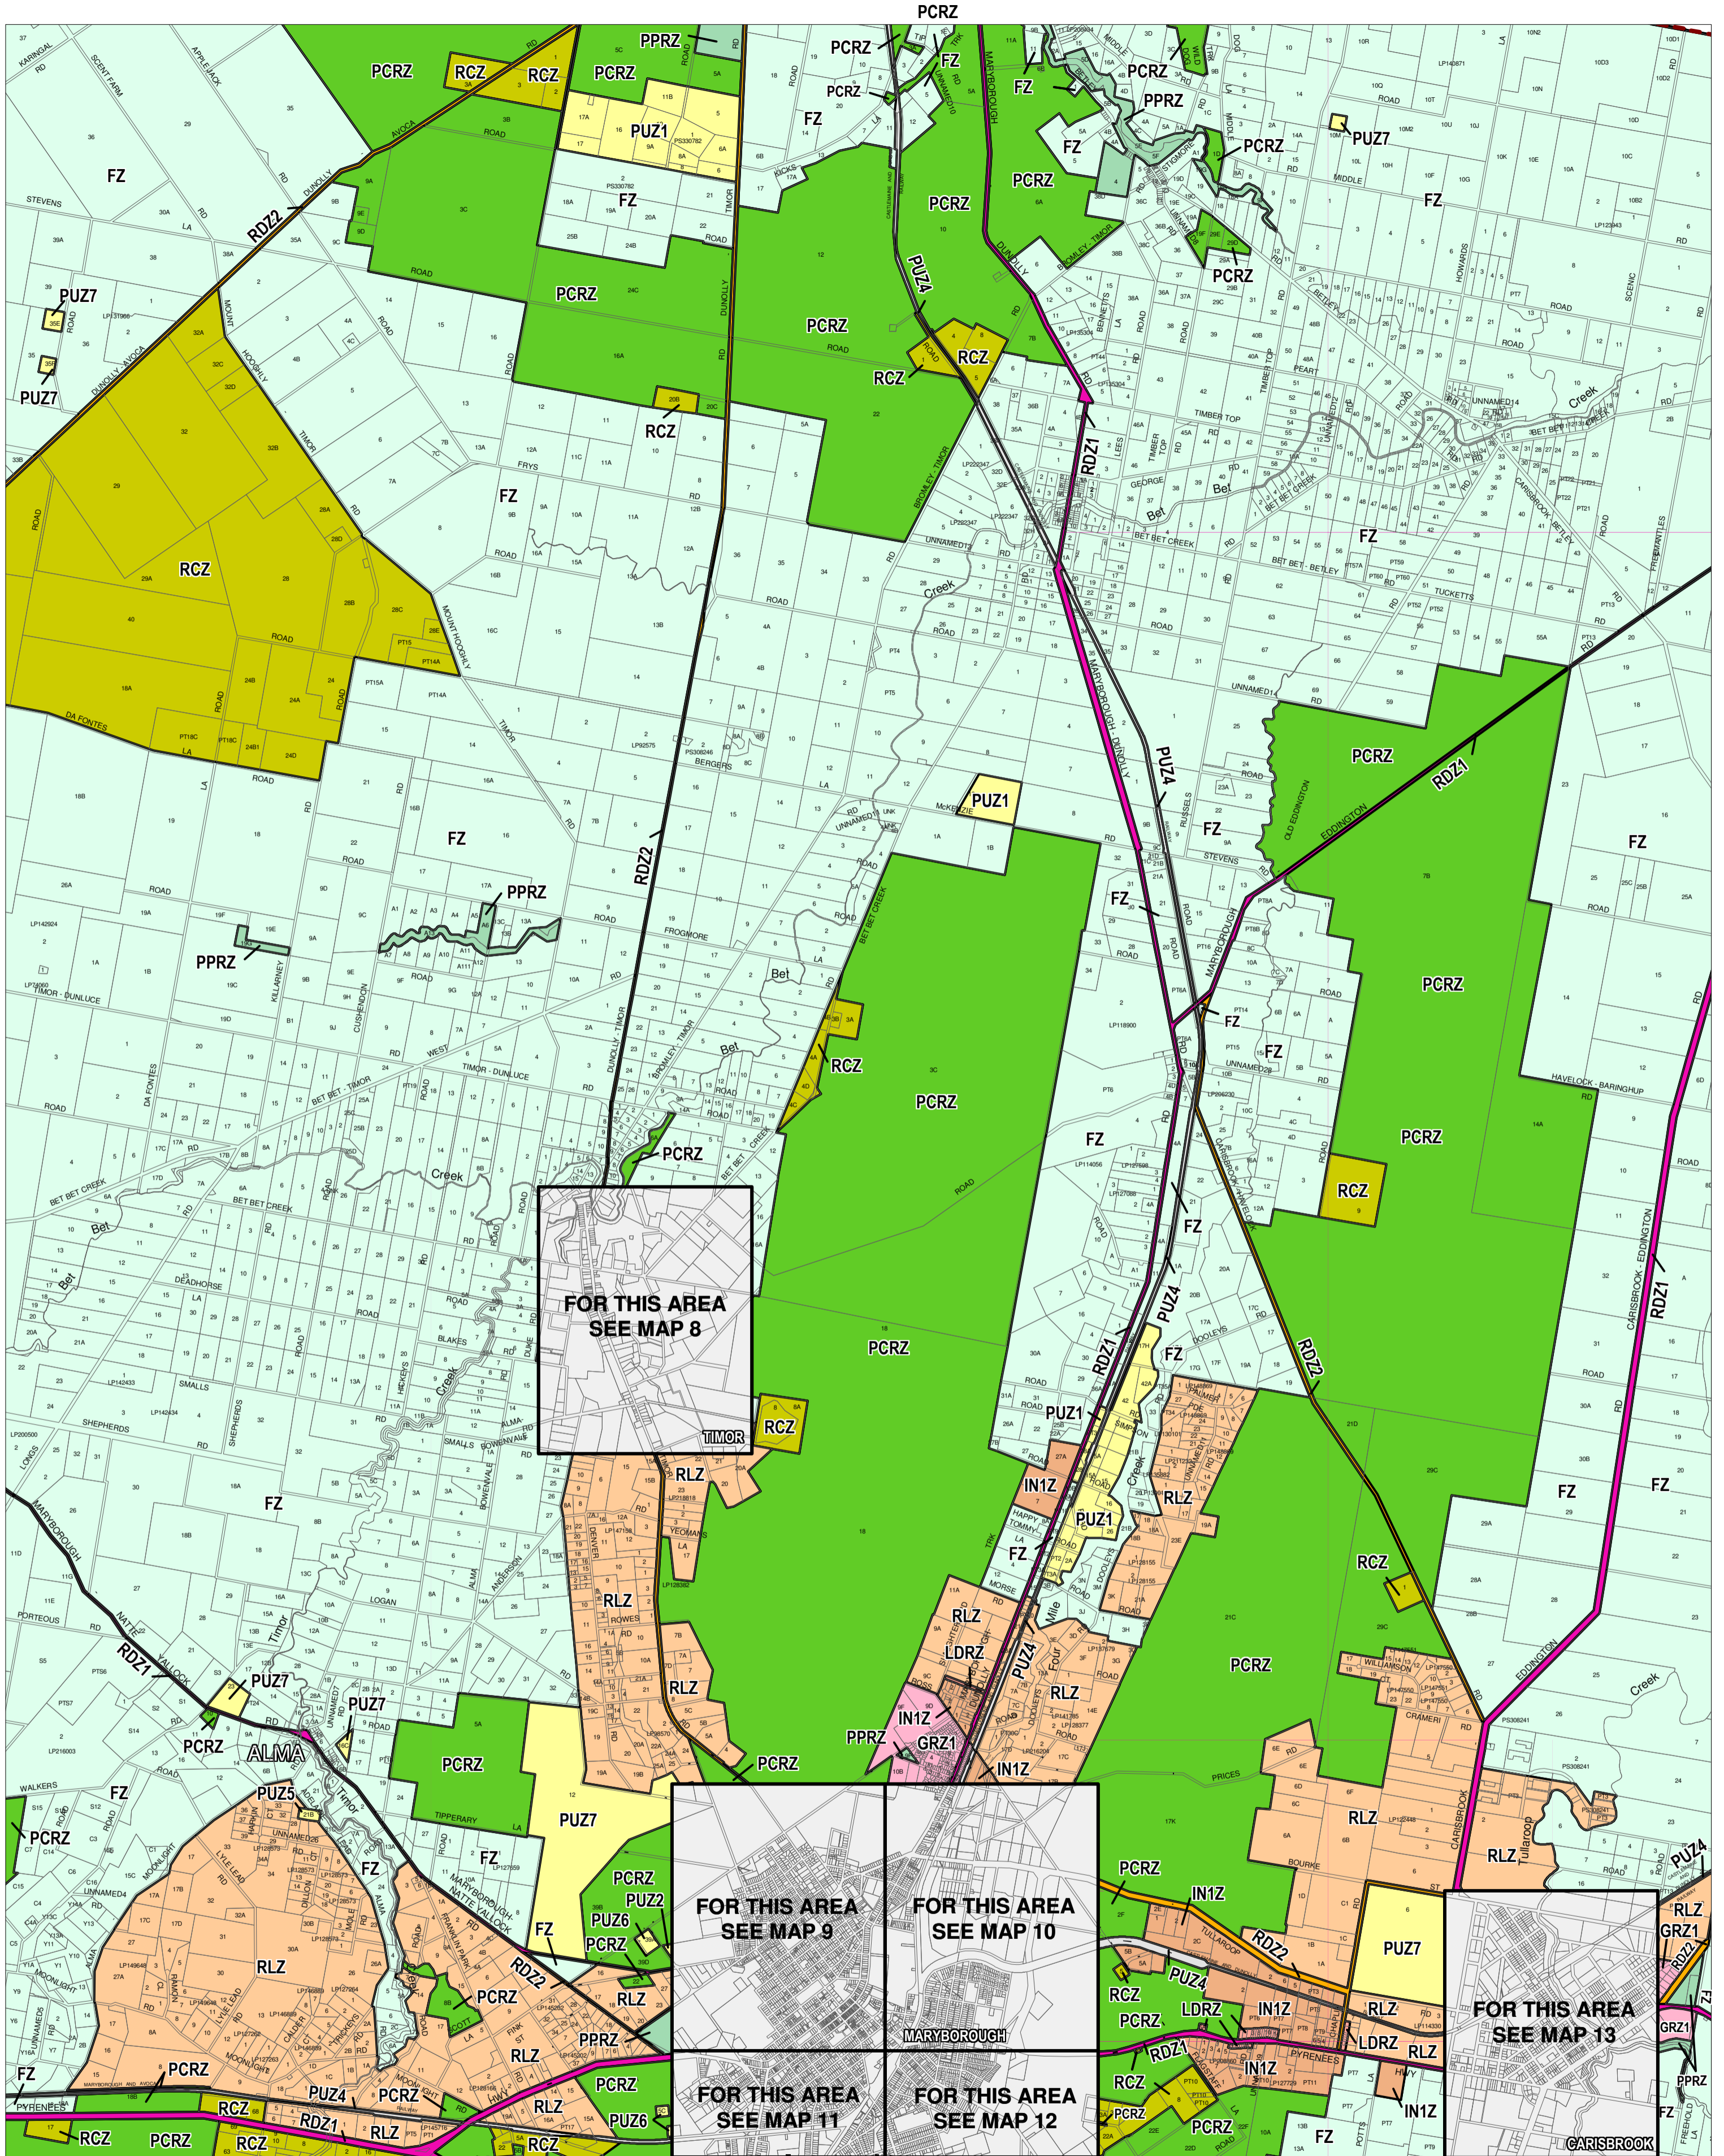

CENTRAL GOLDFIELDS PLANNING SCHEME - LOCAL PROVISION

Industrial IN1Z Industrial 1 Zone	Public Use Zone - Service And Utility PUZ1	Rural Living Zone RLZ
Public Land PCRZ Public Conservation And Resource Zone	Public Use Zone - Transport PUZ4	
Public Park And Recreation Zone PPRZ	Road Zone - Category 1 RDZ1	
Public Use Zone - Cemetery/crematorium PUZ5	Road Zone - Category 2 RDZ2	
Public Use Zone - Education PUZ2	Residential	
Public Use Zone - Local Government PUZ6	General Residential Zone - Schedule 1 GR1	
Public Use Zone - Other Public Use PUZ7	Low Density Residential Zone LDRZ	
	Rural	
	Farming Zone FZ	
	Rural Conservation Zone RCZ	

Printed: 4/6/2014

AMENDMENT GC8