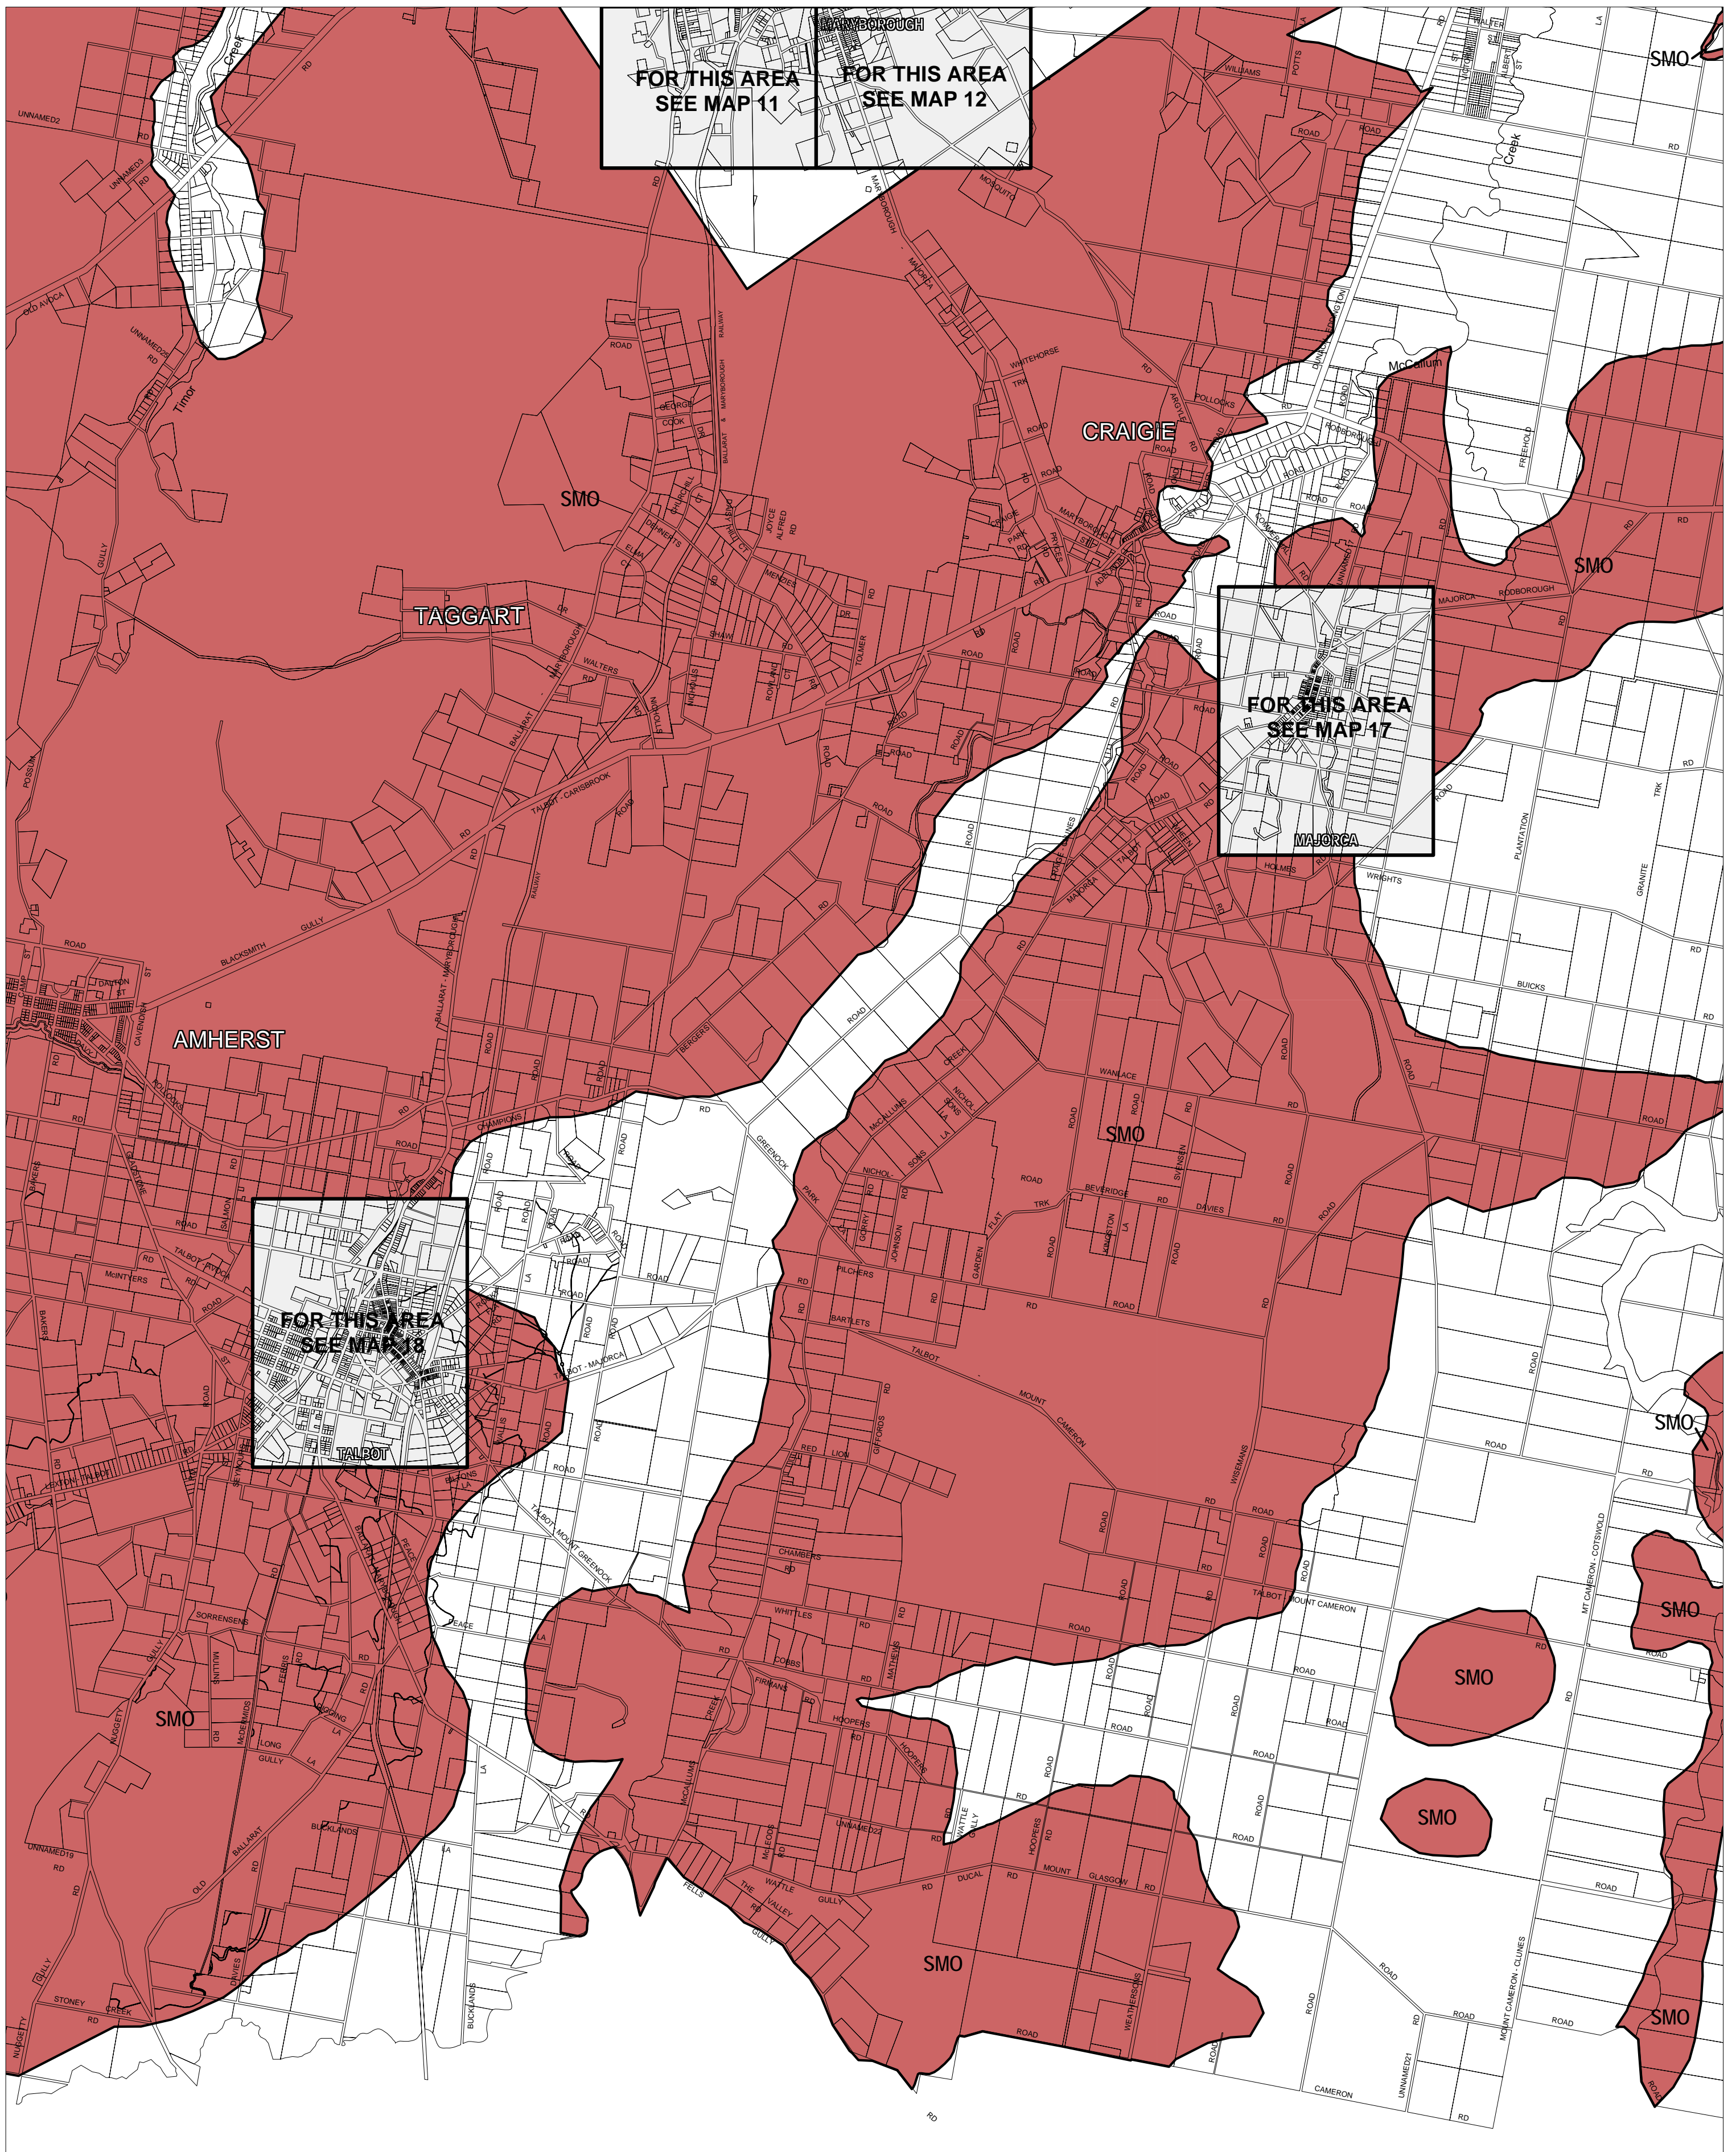

CENTRAL GOLDFIELDS PLANNING SCHEME - LOCAL PROVISION

Overlays
Salinity Management Overlay

Printed: 13/9/2007