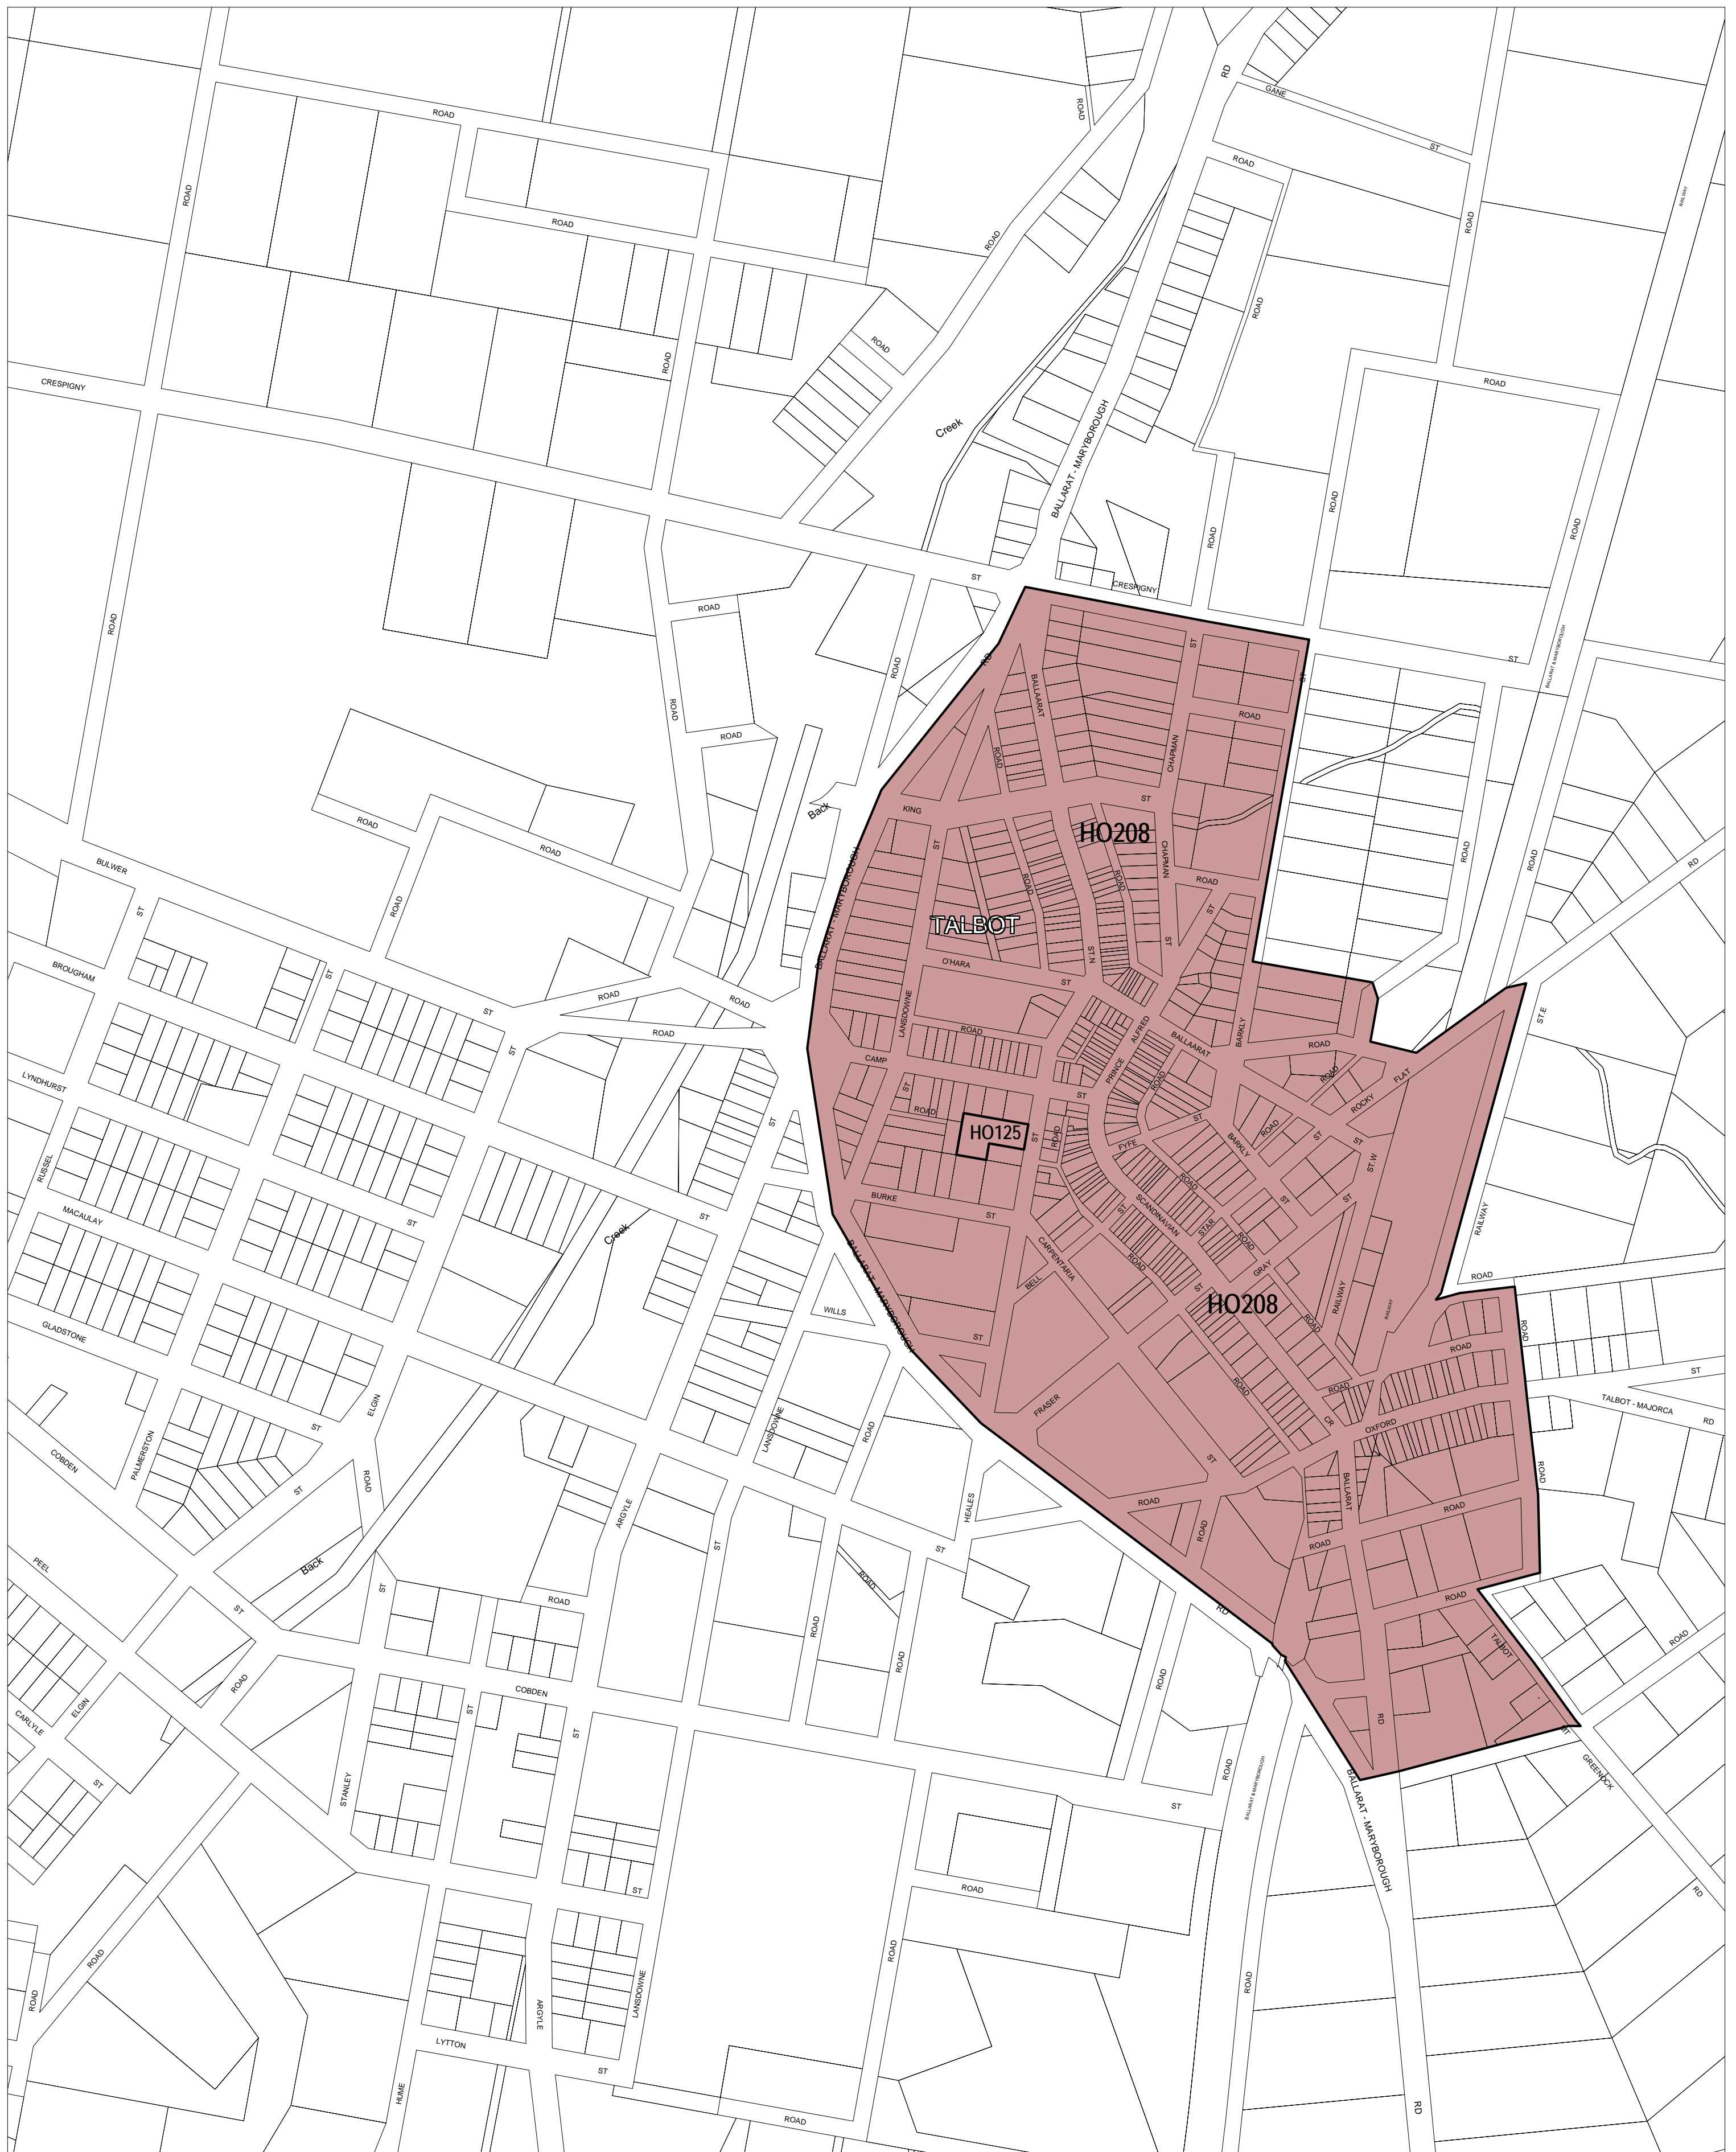

CENTRAL GOLDFIELDS PLANNING SCHEME - LOCAL PROVISION

Overlays

HO Heritage Overlay

Printed: 13/9/2007