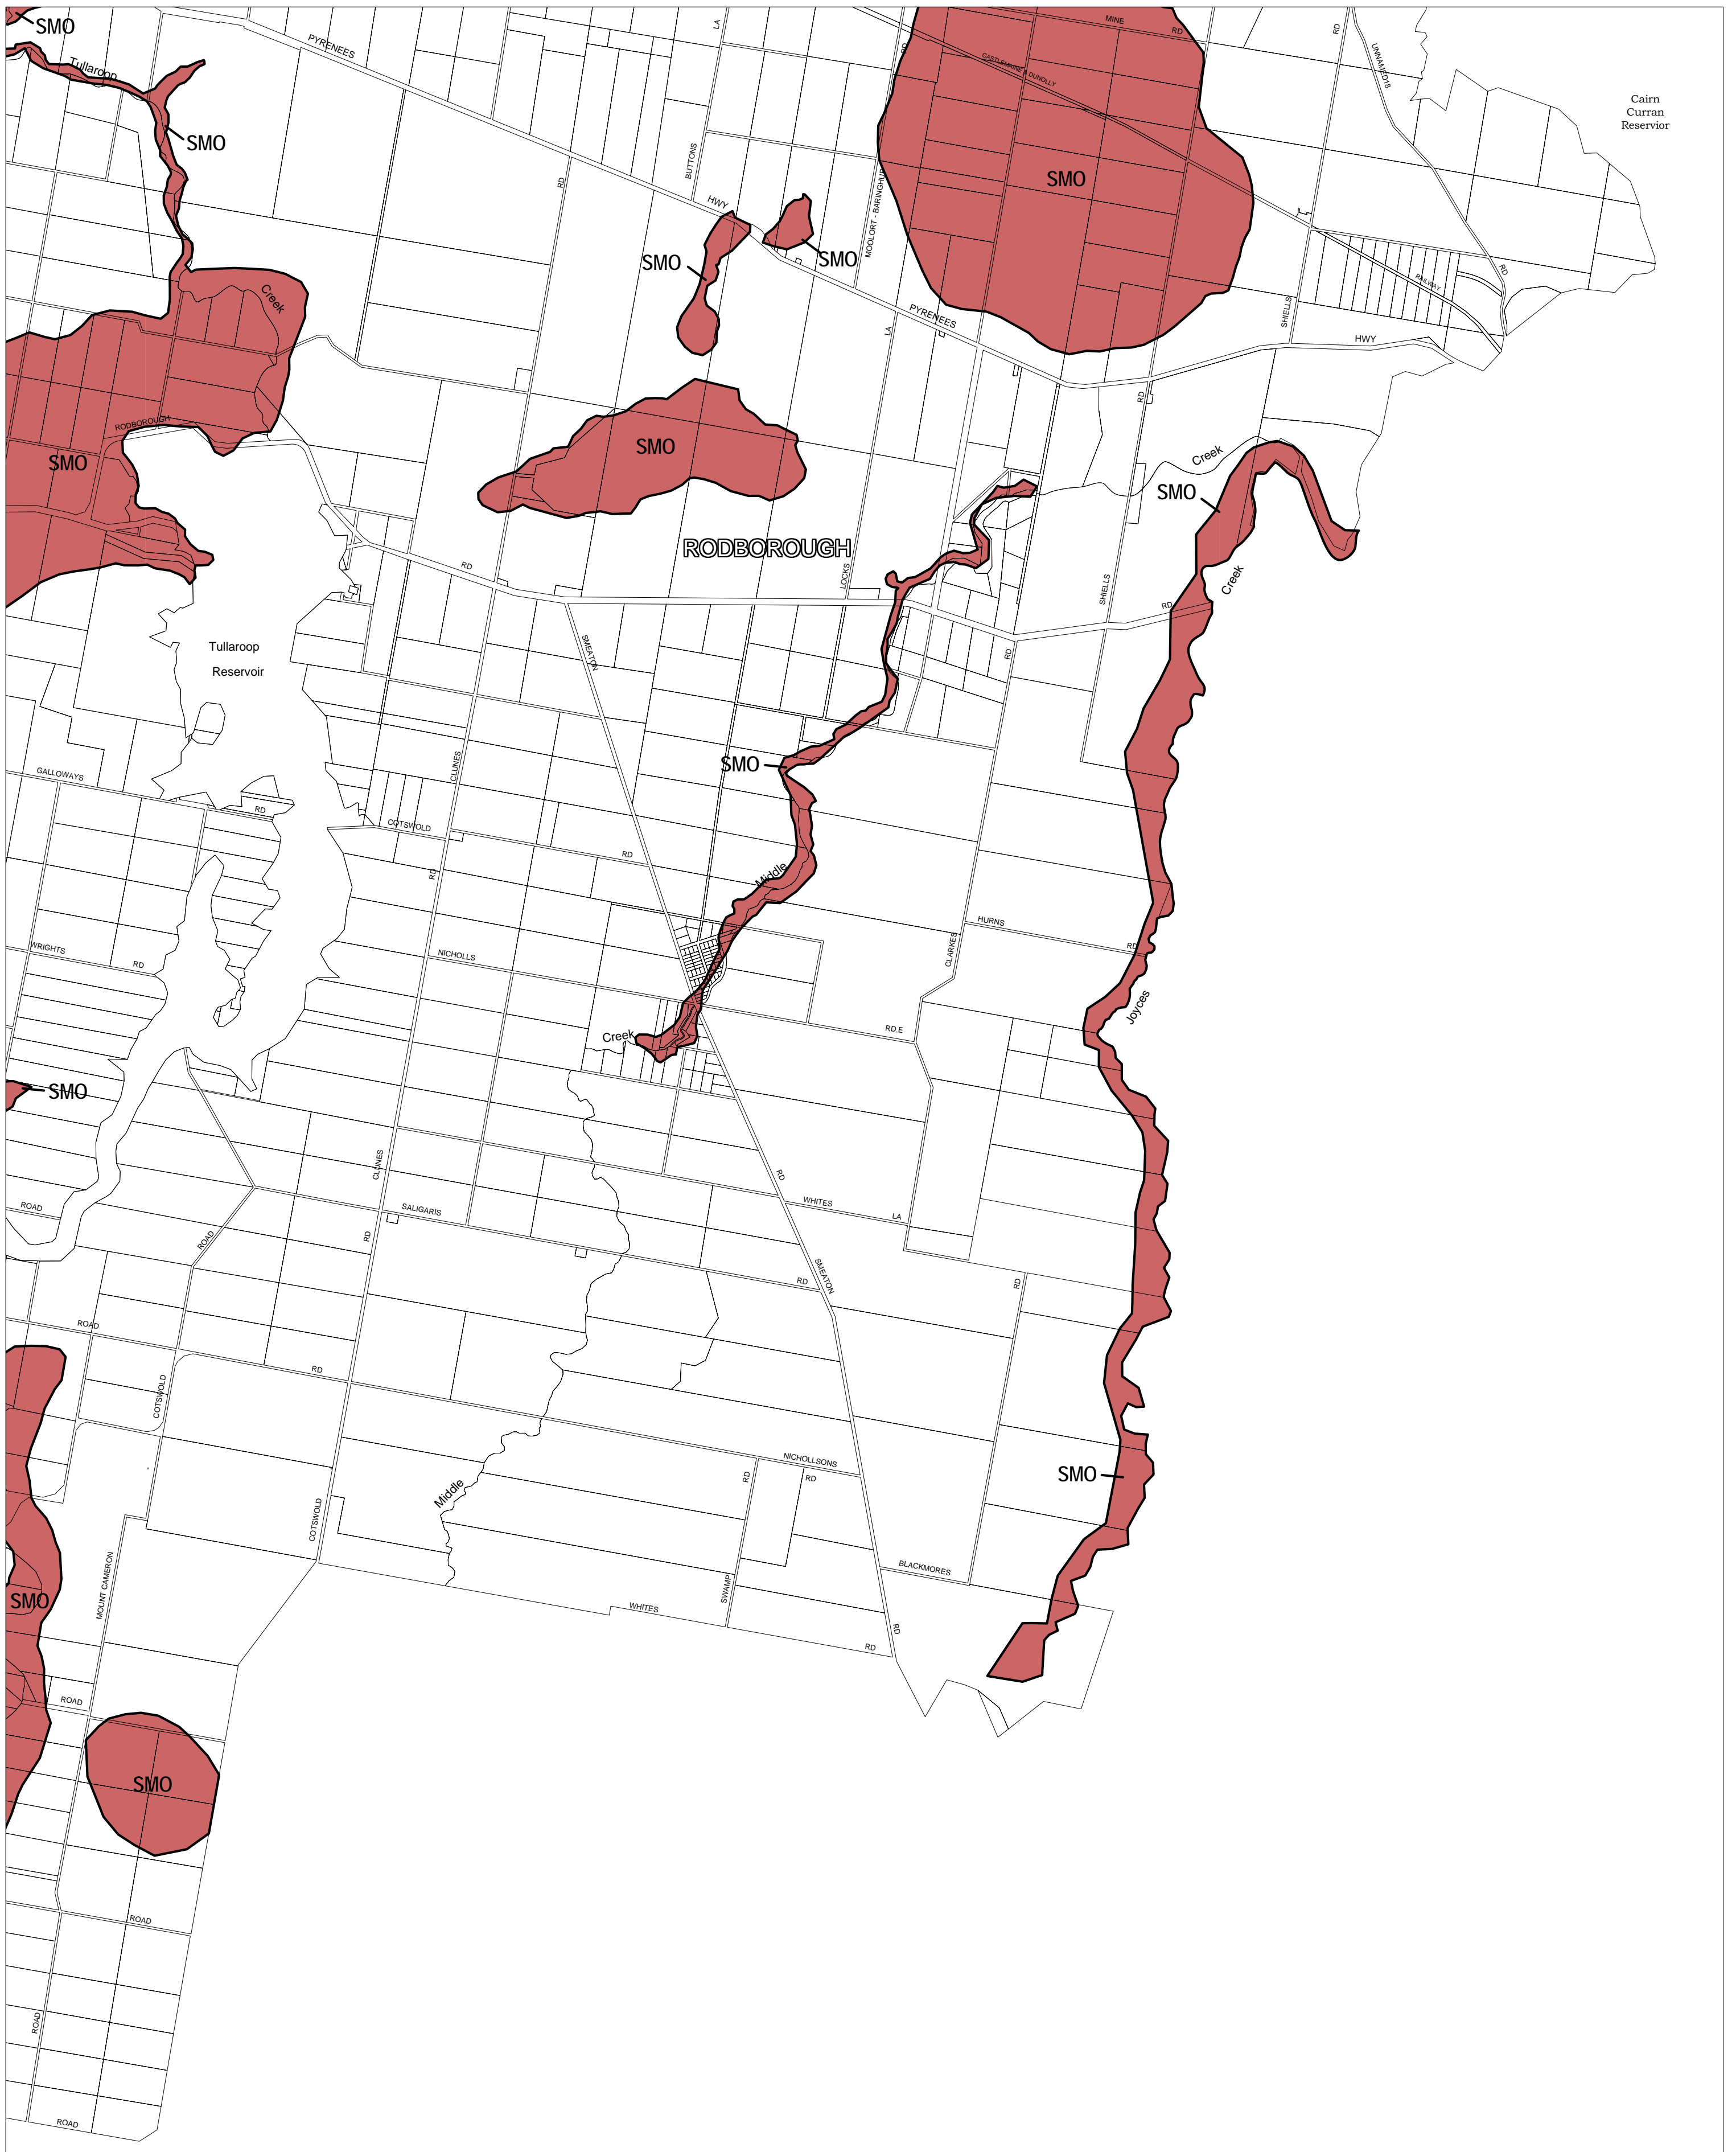

CENTRAL GOLDFIELDS PLANNING SCHEME - LOCAL PROVISION

Overlays

SMO Salinity Management Overlay

Printed: 13/9/2007