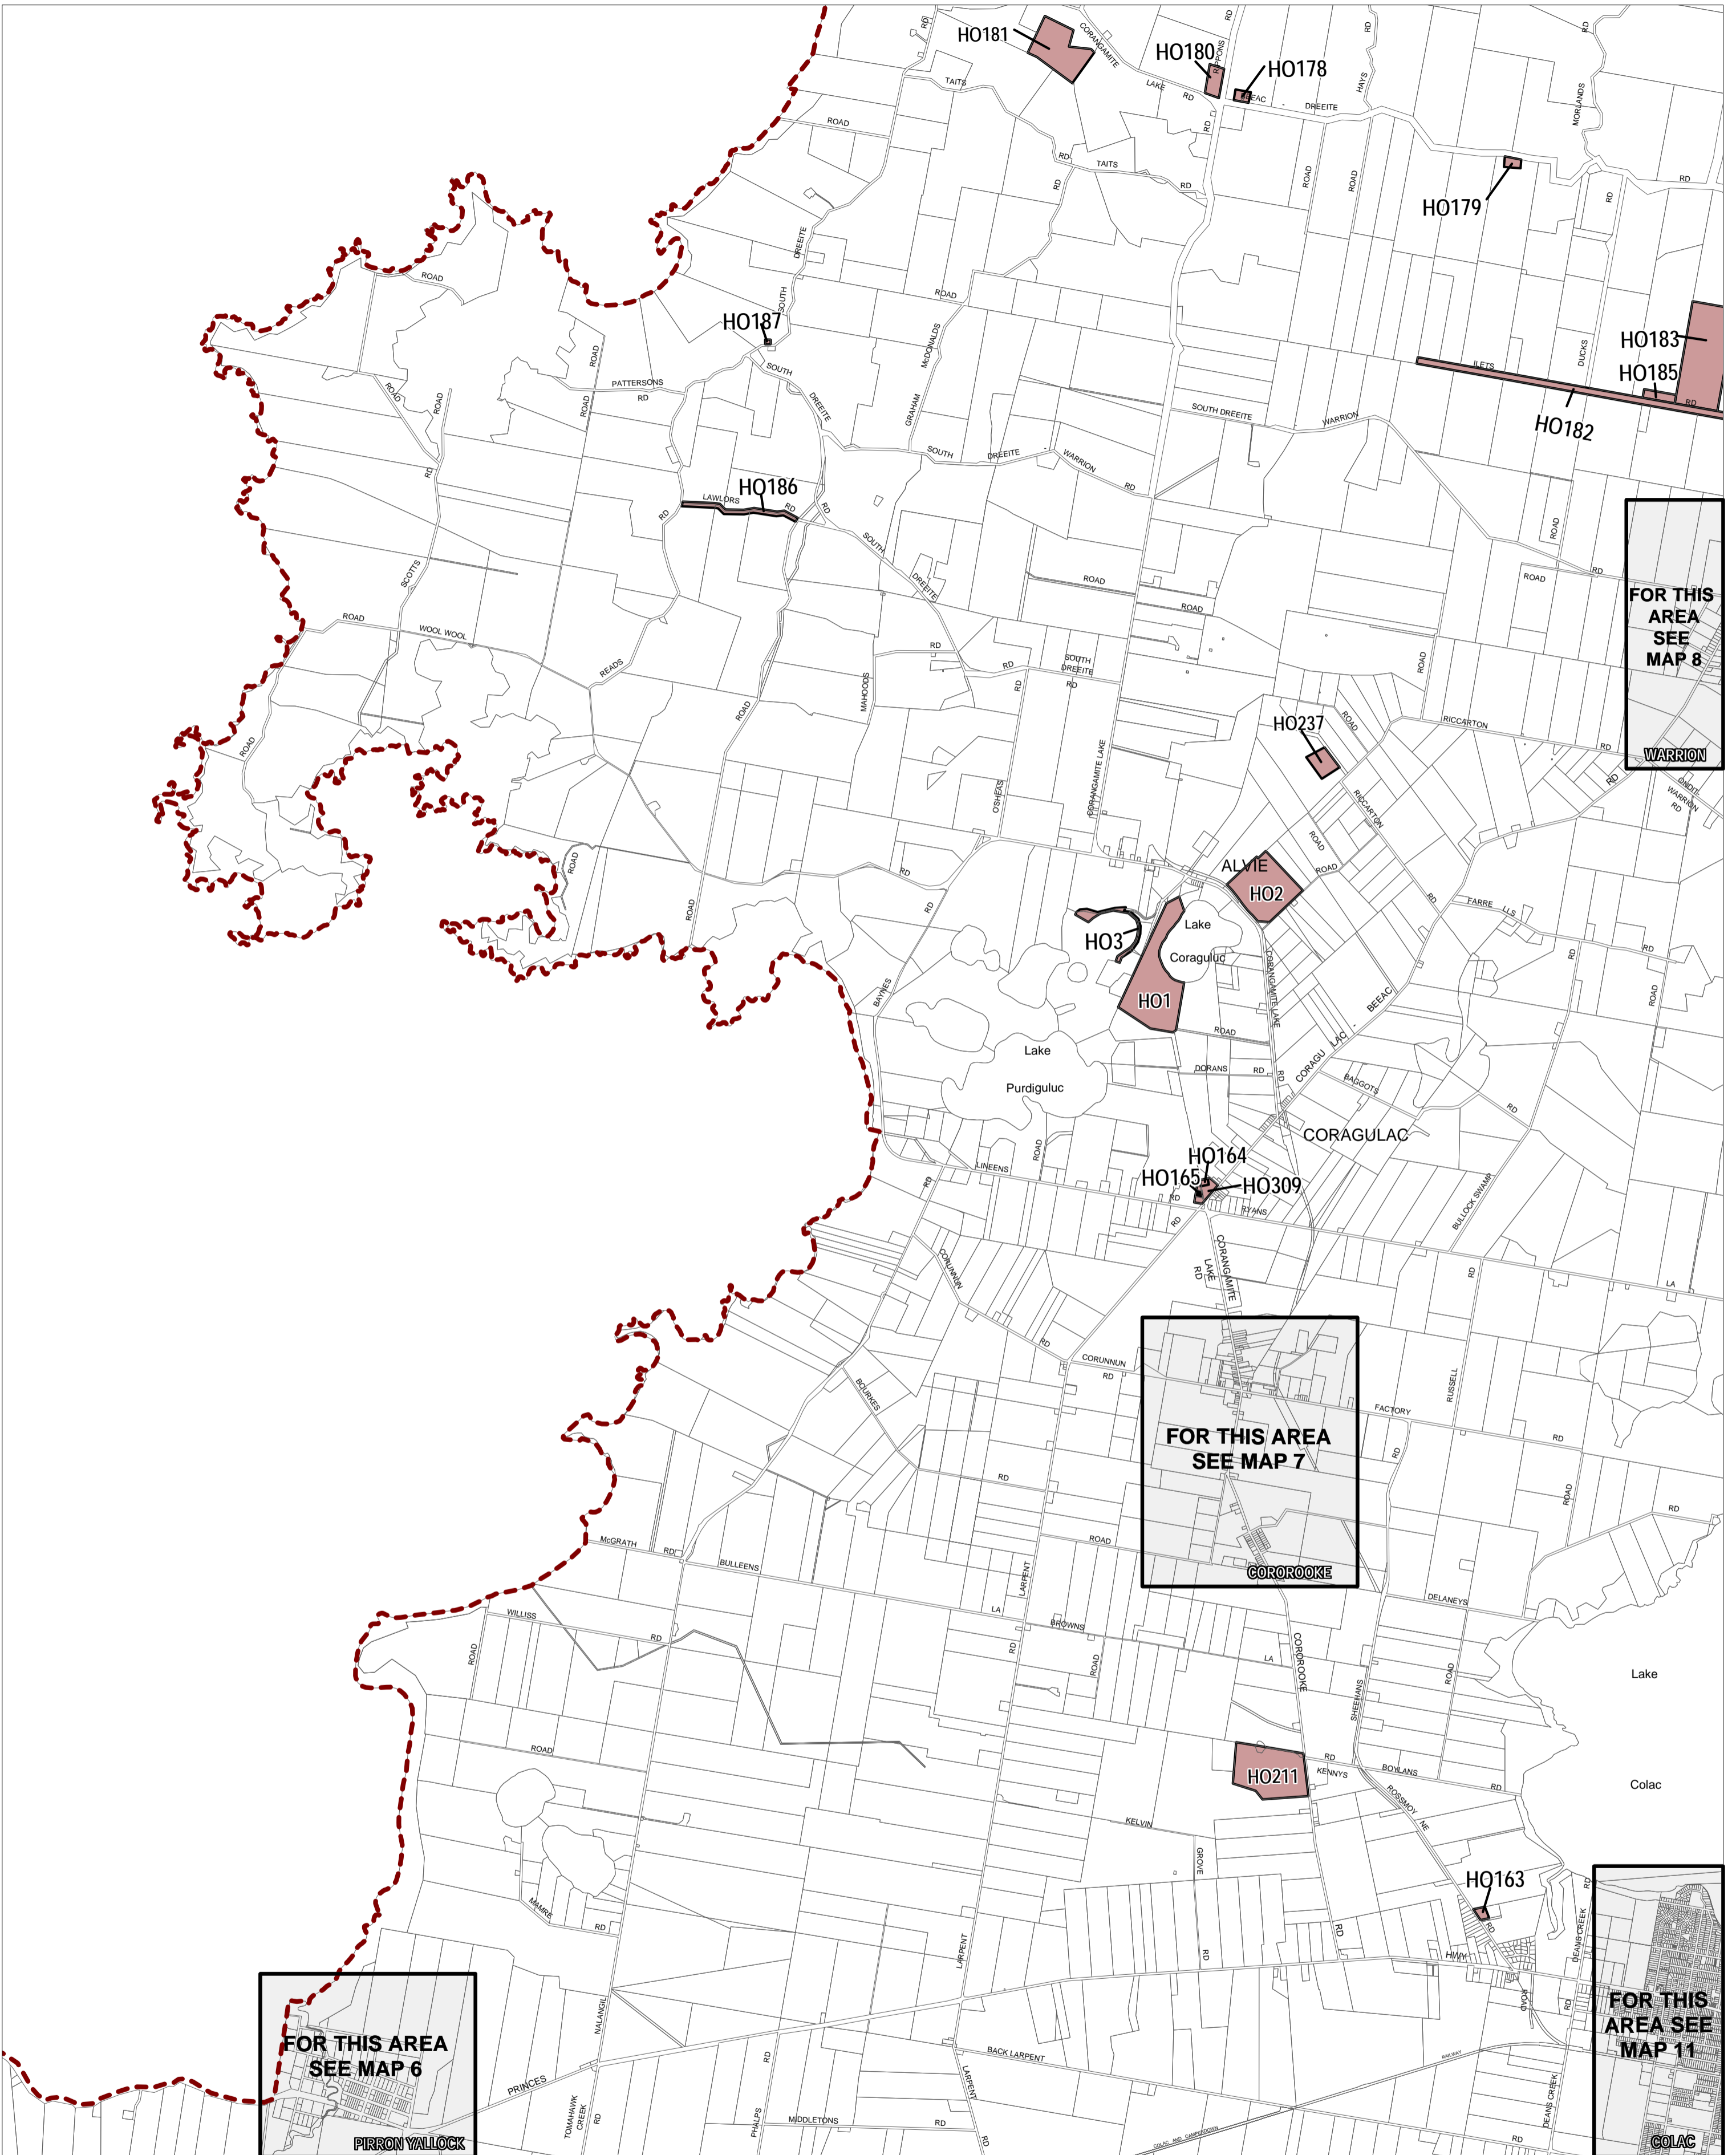

COLAC OTWAY PLANNING SCHEME - LOCAL PROVISION

Overlays

- HO Heritage Overlay

INDEX TO ADJOINING METRIC SERIES MAP

1	2	4
5	9	12
14	15	16
19	20	21
25	26	27

Printed: 30/9/2014

AMENDMENT C77