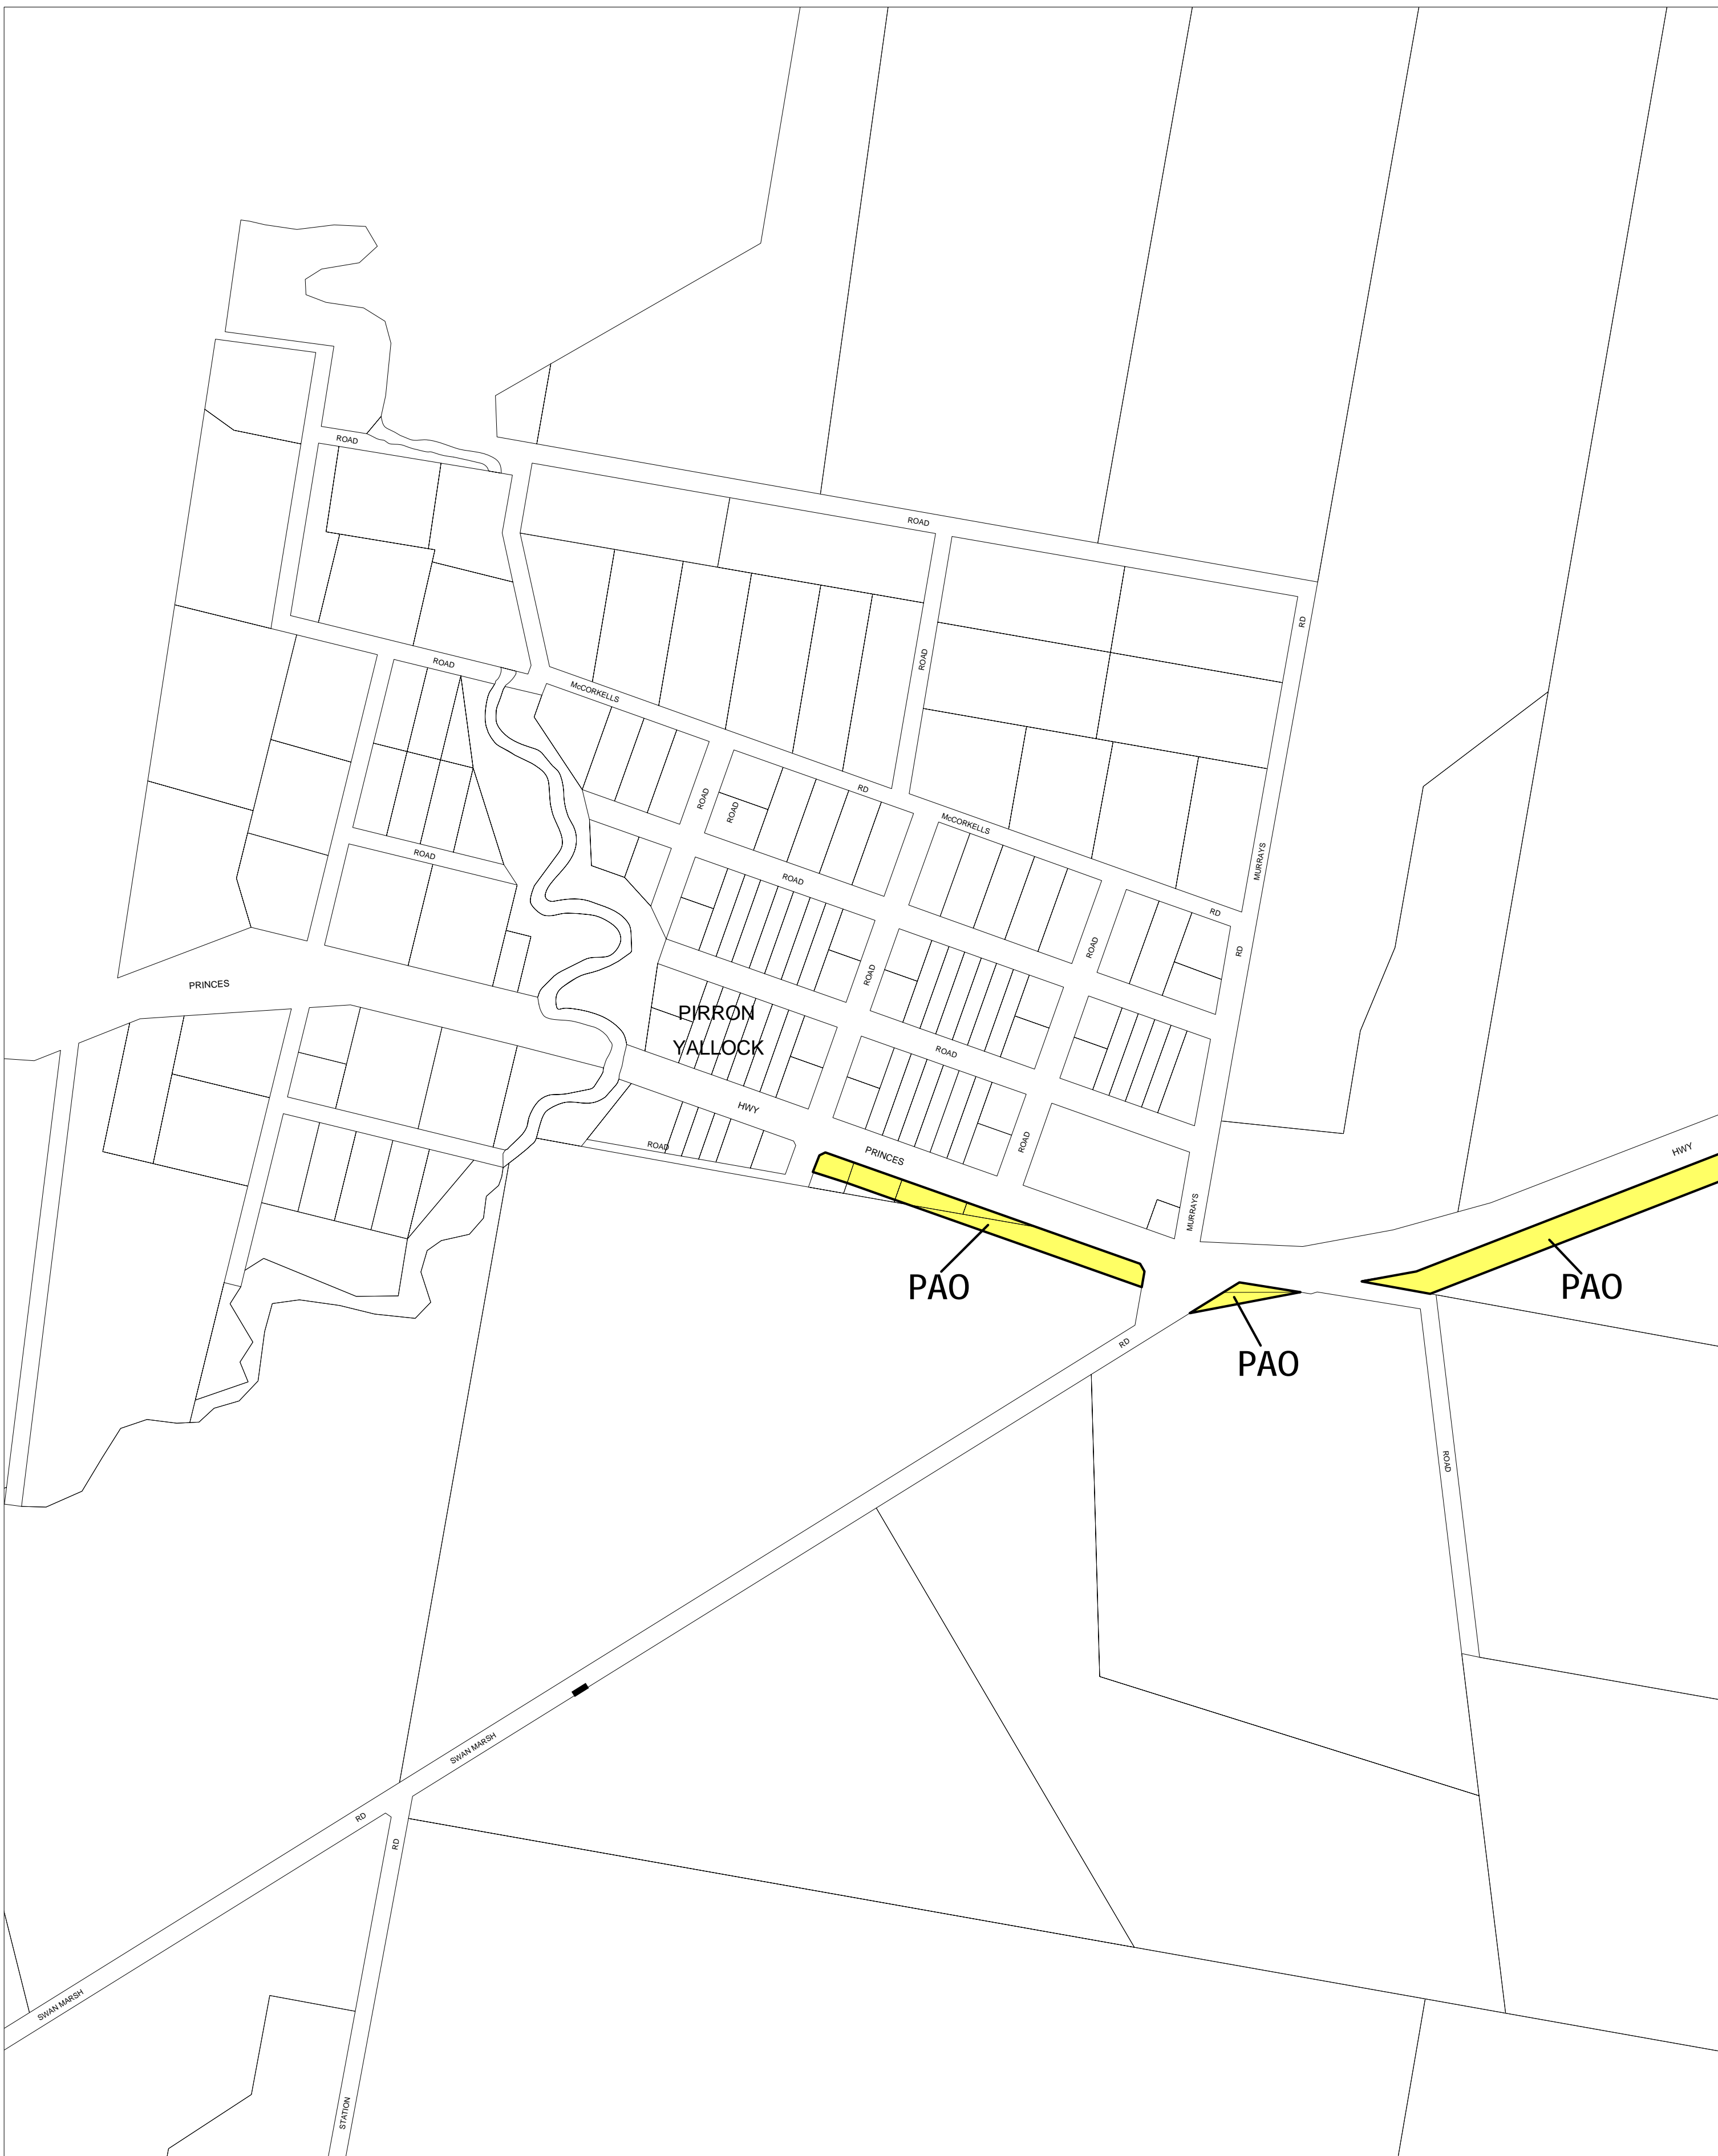

COLAC OTWAY PLANNING SCHEME - LOCAL PROVISION

Overlays

PAO1 Public Acquisition Overlay 1

AUSTRALIAN MAP GRID ZONE 54

INDEX TO ADJOINING METRIC SERIES MAP

	1	2	4
	5	9	12
14	15	16	18
19	20	21	26
25	26	27	

Printed: 26/9/2007