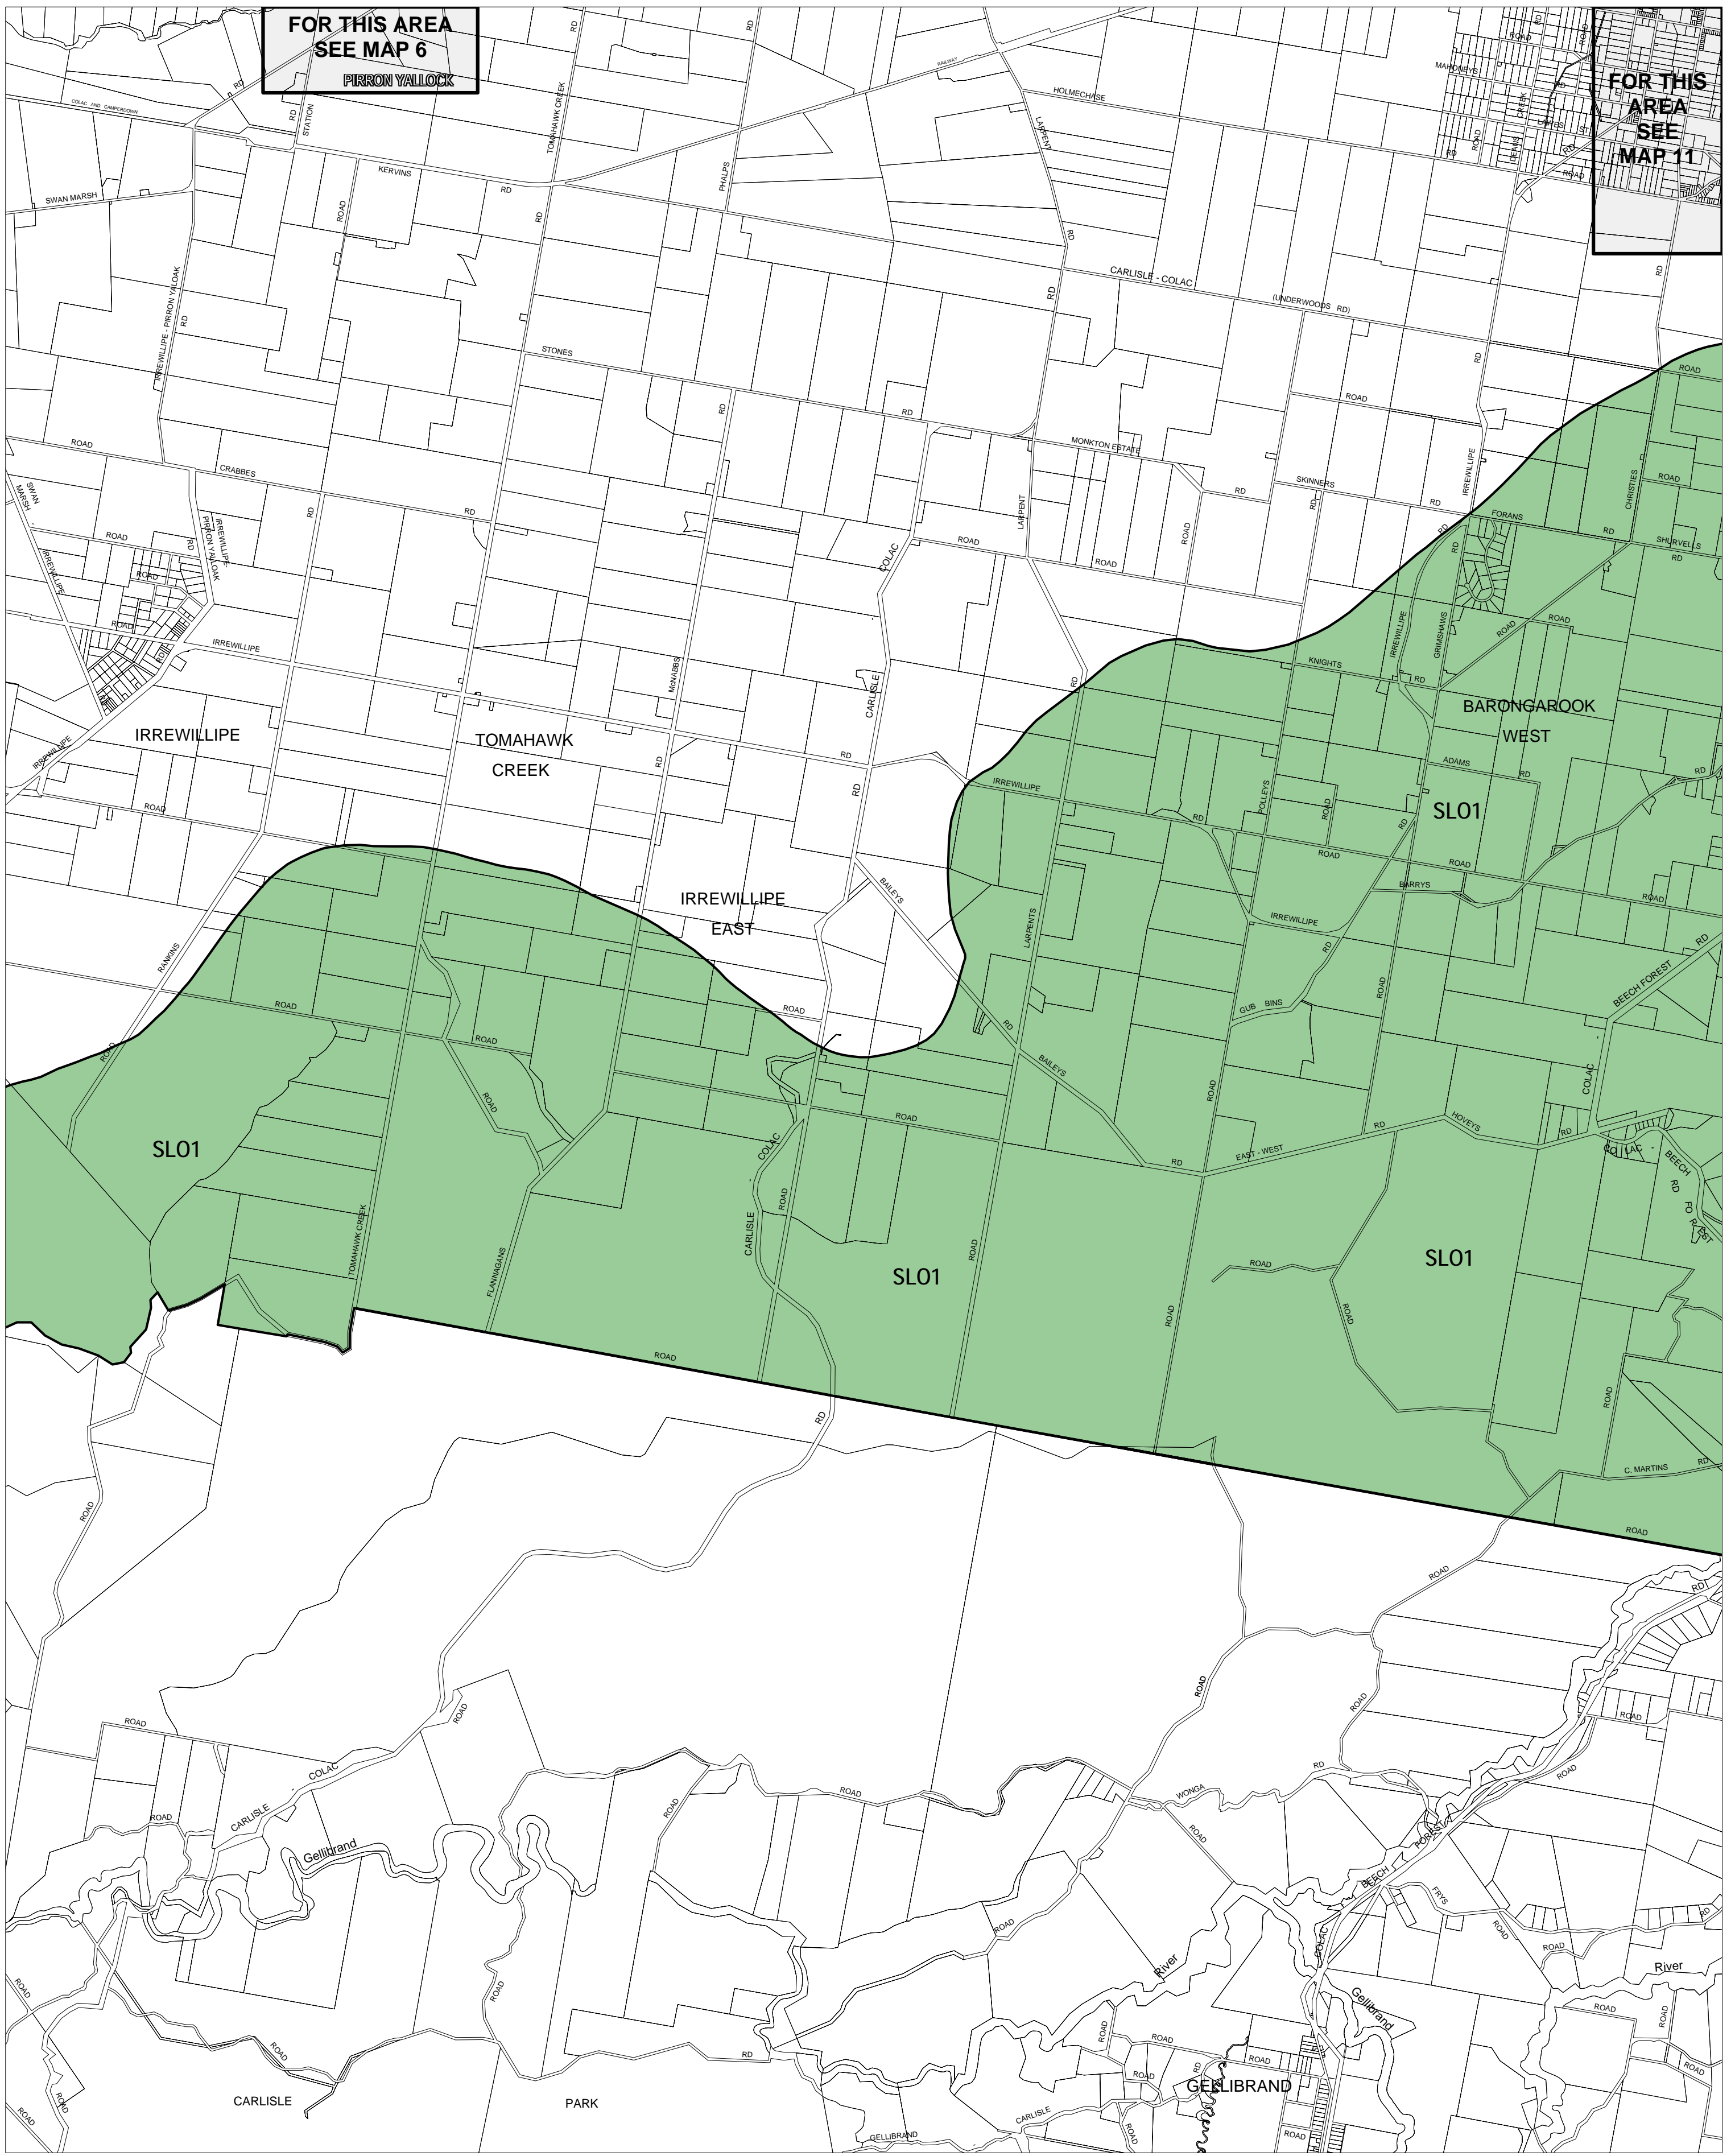

COLAC OTWAY PLANNING SCHEME - LOCAL PROVISION

FOR THIS AREA
SEE MAP 6
PIRRON YALLOCK

FOR THIS AREA
SEE
MAP 11

Overlays

SLO1 Significant Landscape Overlay - Schedule 1

INDEX TO ADJOINING METRIC SERIES MAP

1	2	4
5	9	12
14	15	16
19	20	21
25	26	27

Printed: 26/9/2007