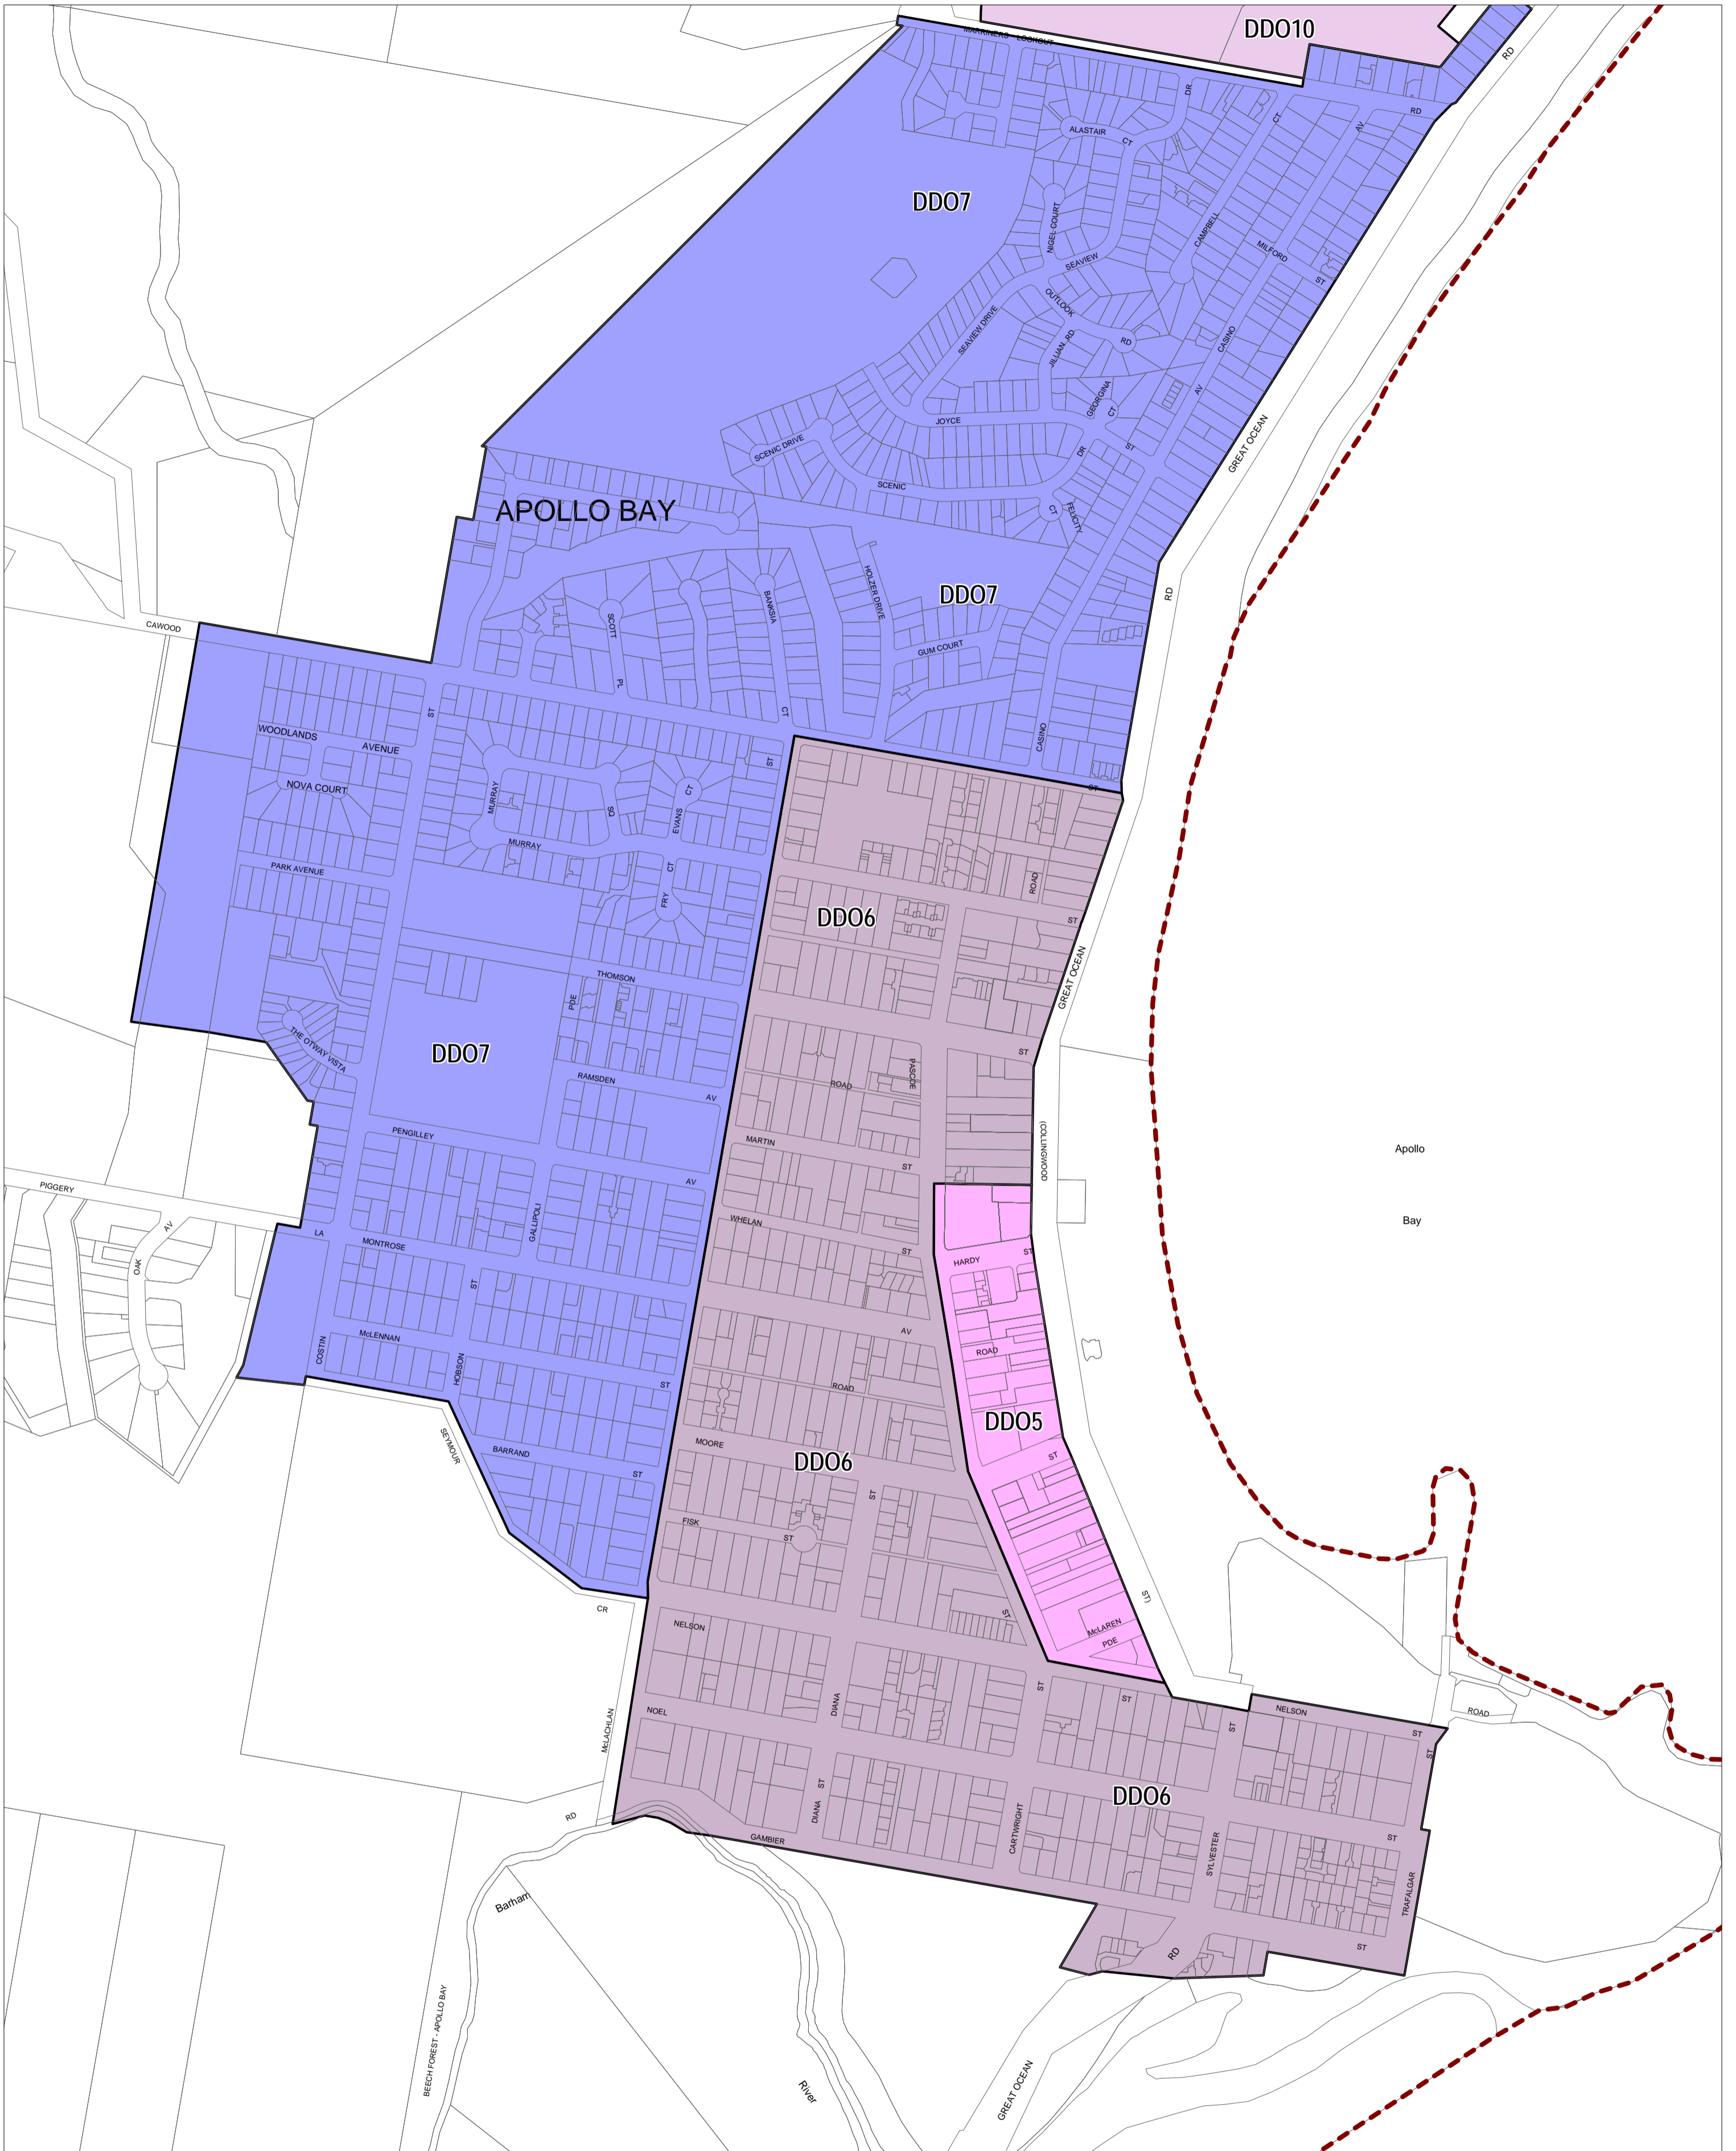

COLAC OTWAY PLANNING SCHEME - LOCAL PROVISION

Overlays	Description
DDO10	Design And Development Overlay - Schedule 10
DDO5	Design And Development Overlay - Schedule 5
DDO6	Design And Development Overlay - Schedule 6
DDO7	Design And Development Overlay - Schedule 7

Printed: 13/2/2015

AMENDMENT C74