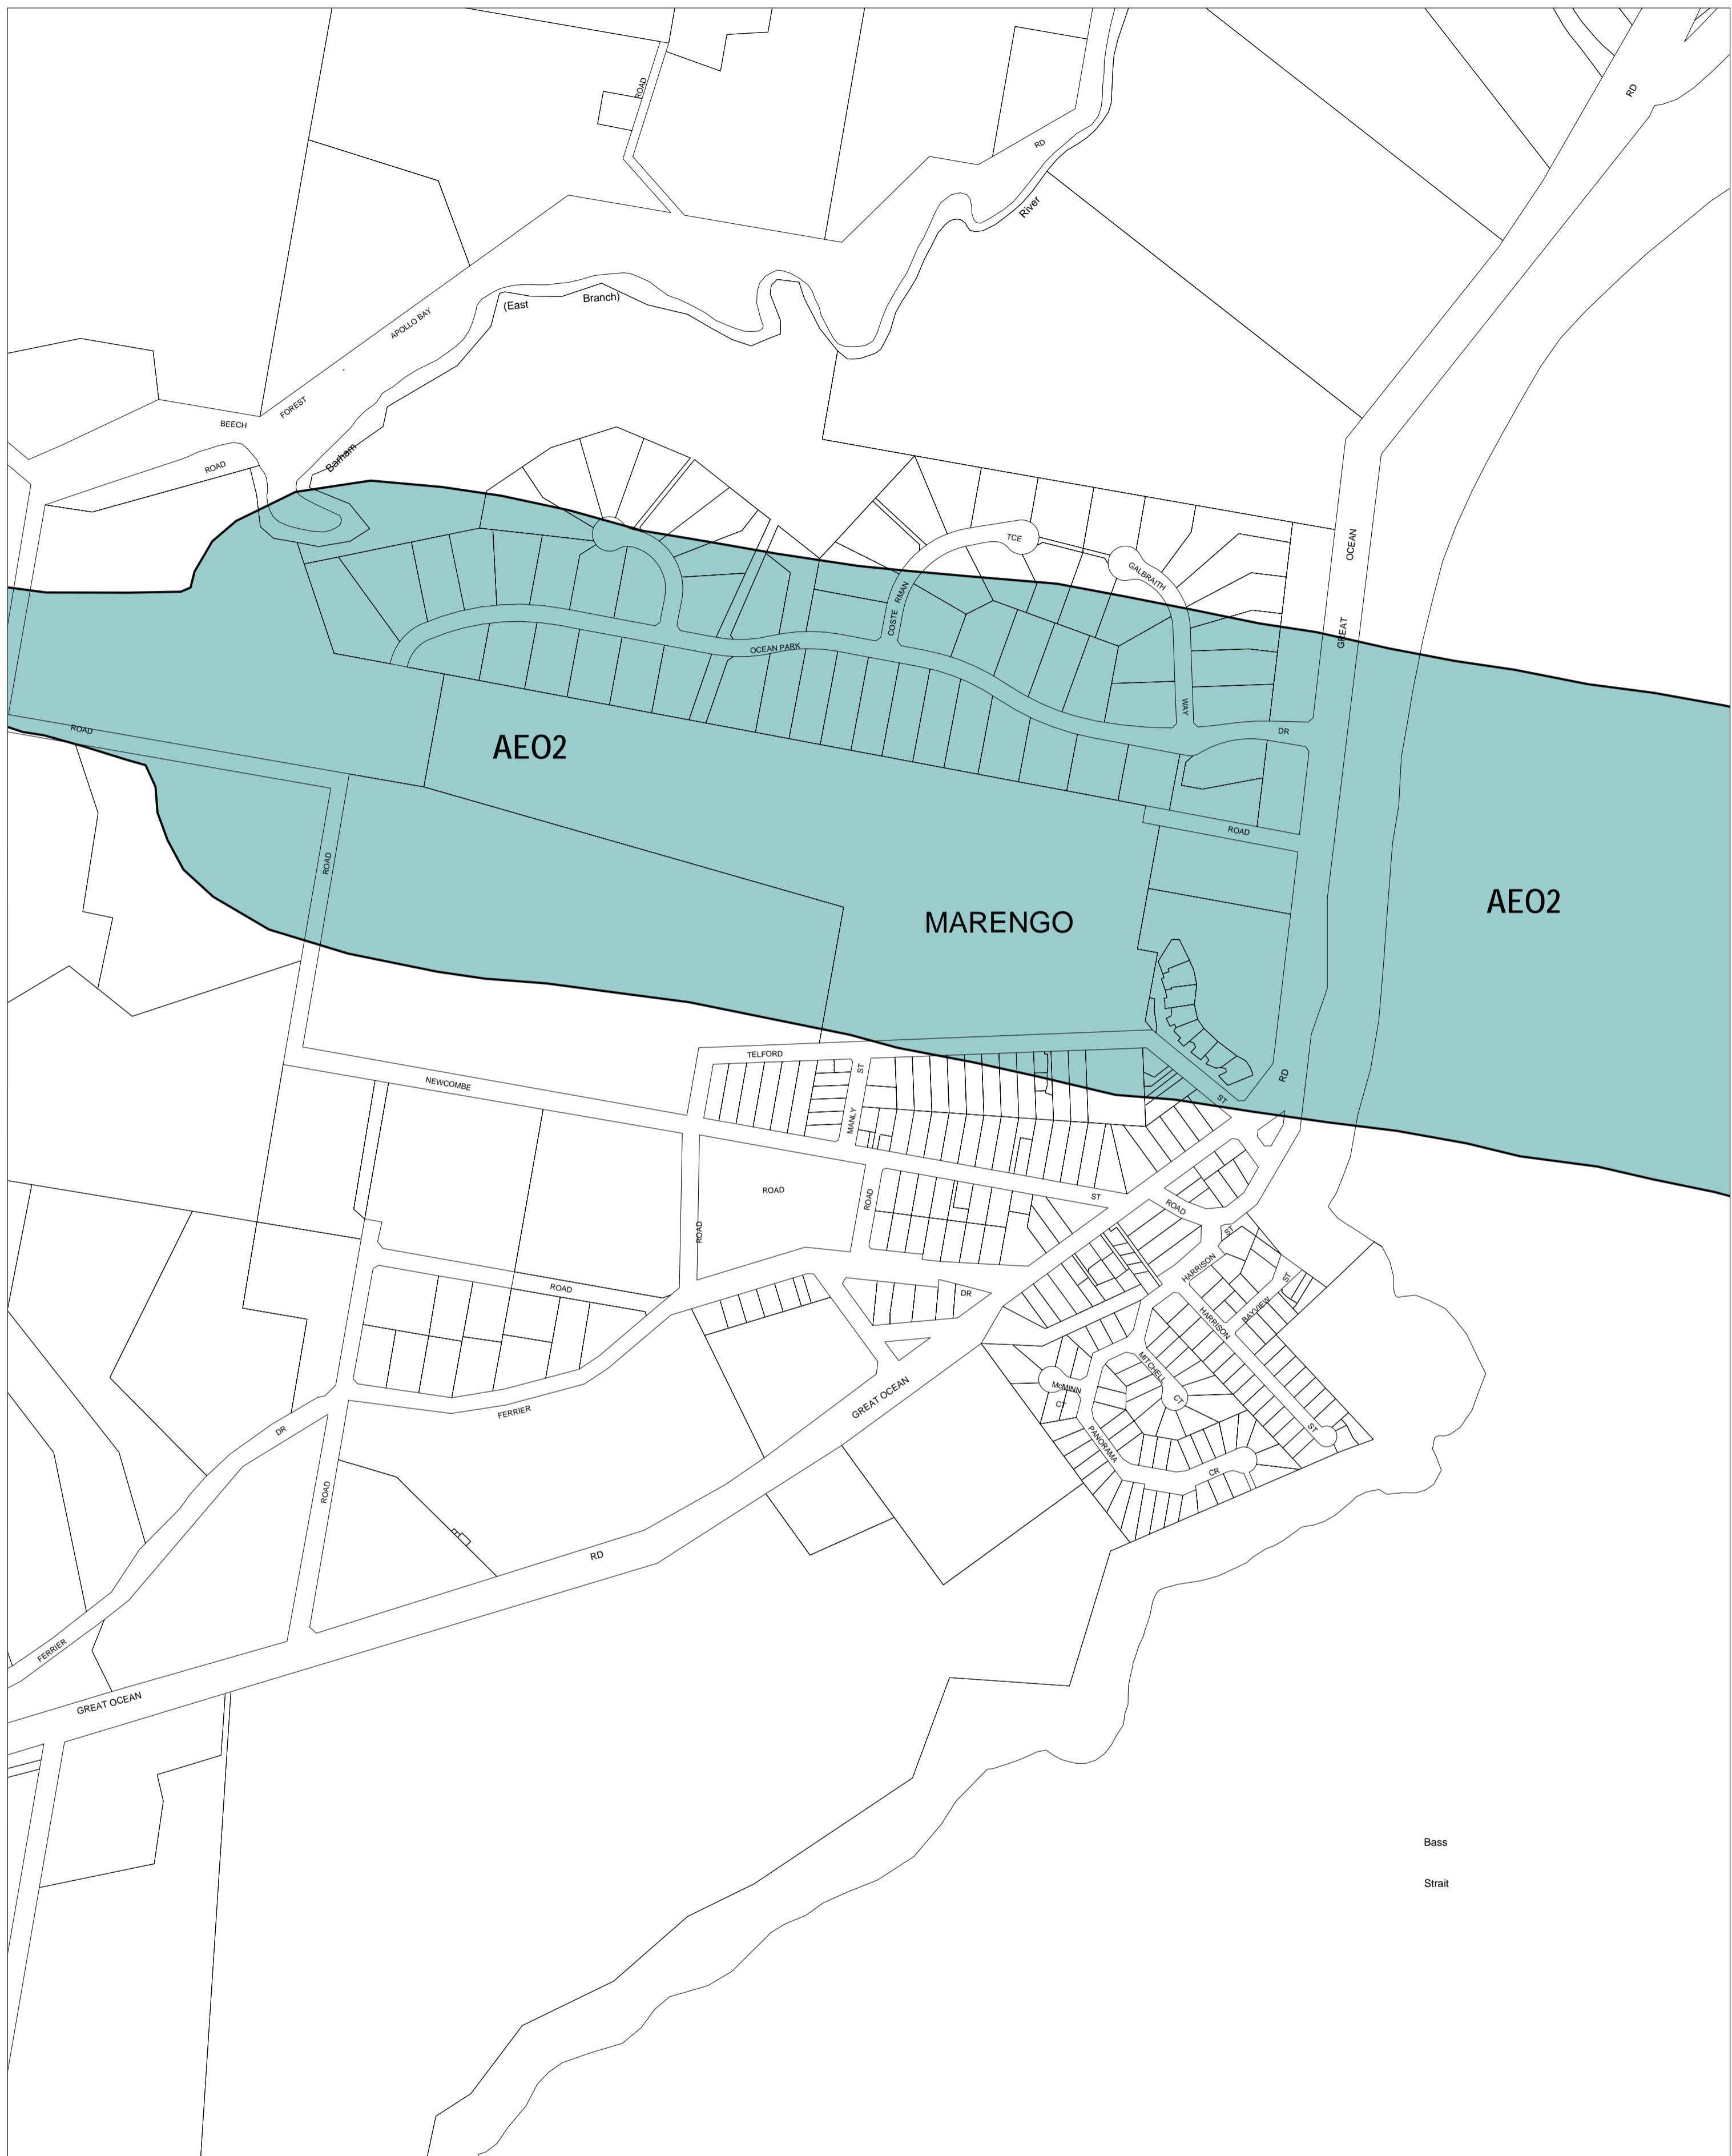

COLAC OTWAY PLANNING SCHEME - LOCAL PROVISION

Overlays

AEO2 Airport Environs Overlay (Aeo2)

AUSTRALIAN MAP GRID ZONE 54

INDEX TO ADJOINING METRIC SERIES MAP

1	2	4
5	9	12
14	15	16
19	21	22
25	26	

Printed: 12/6/2009

AMENDMENT C55