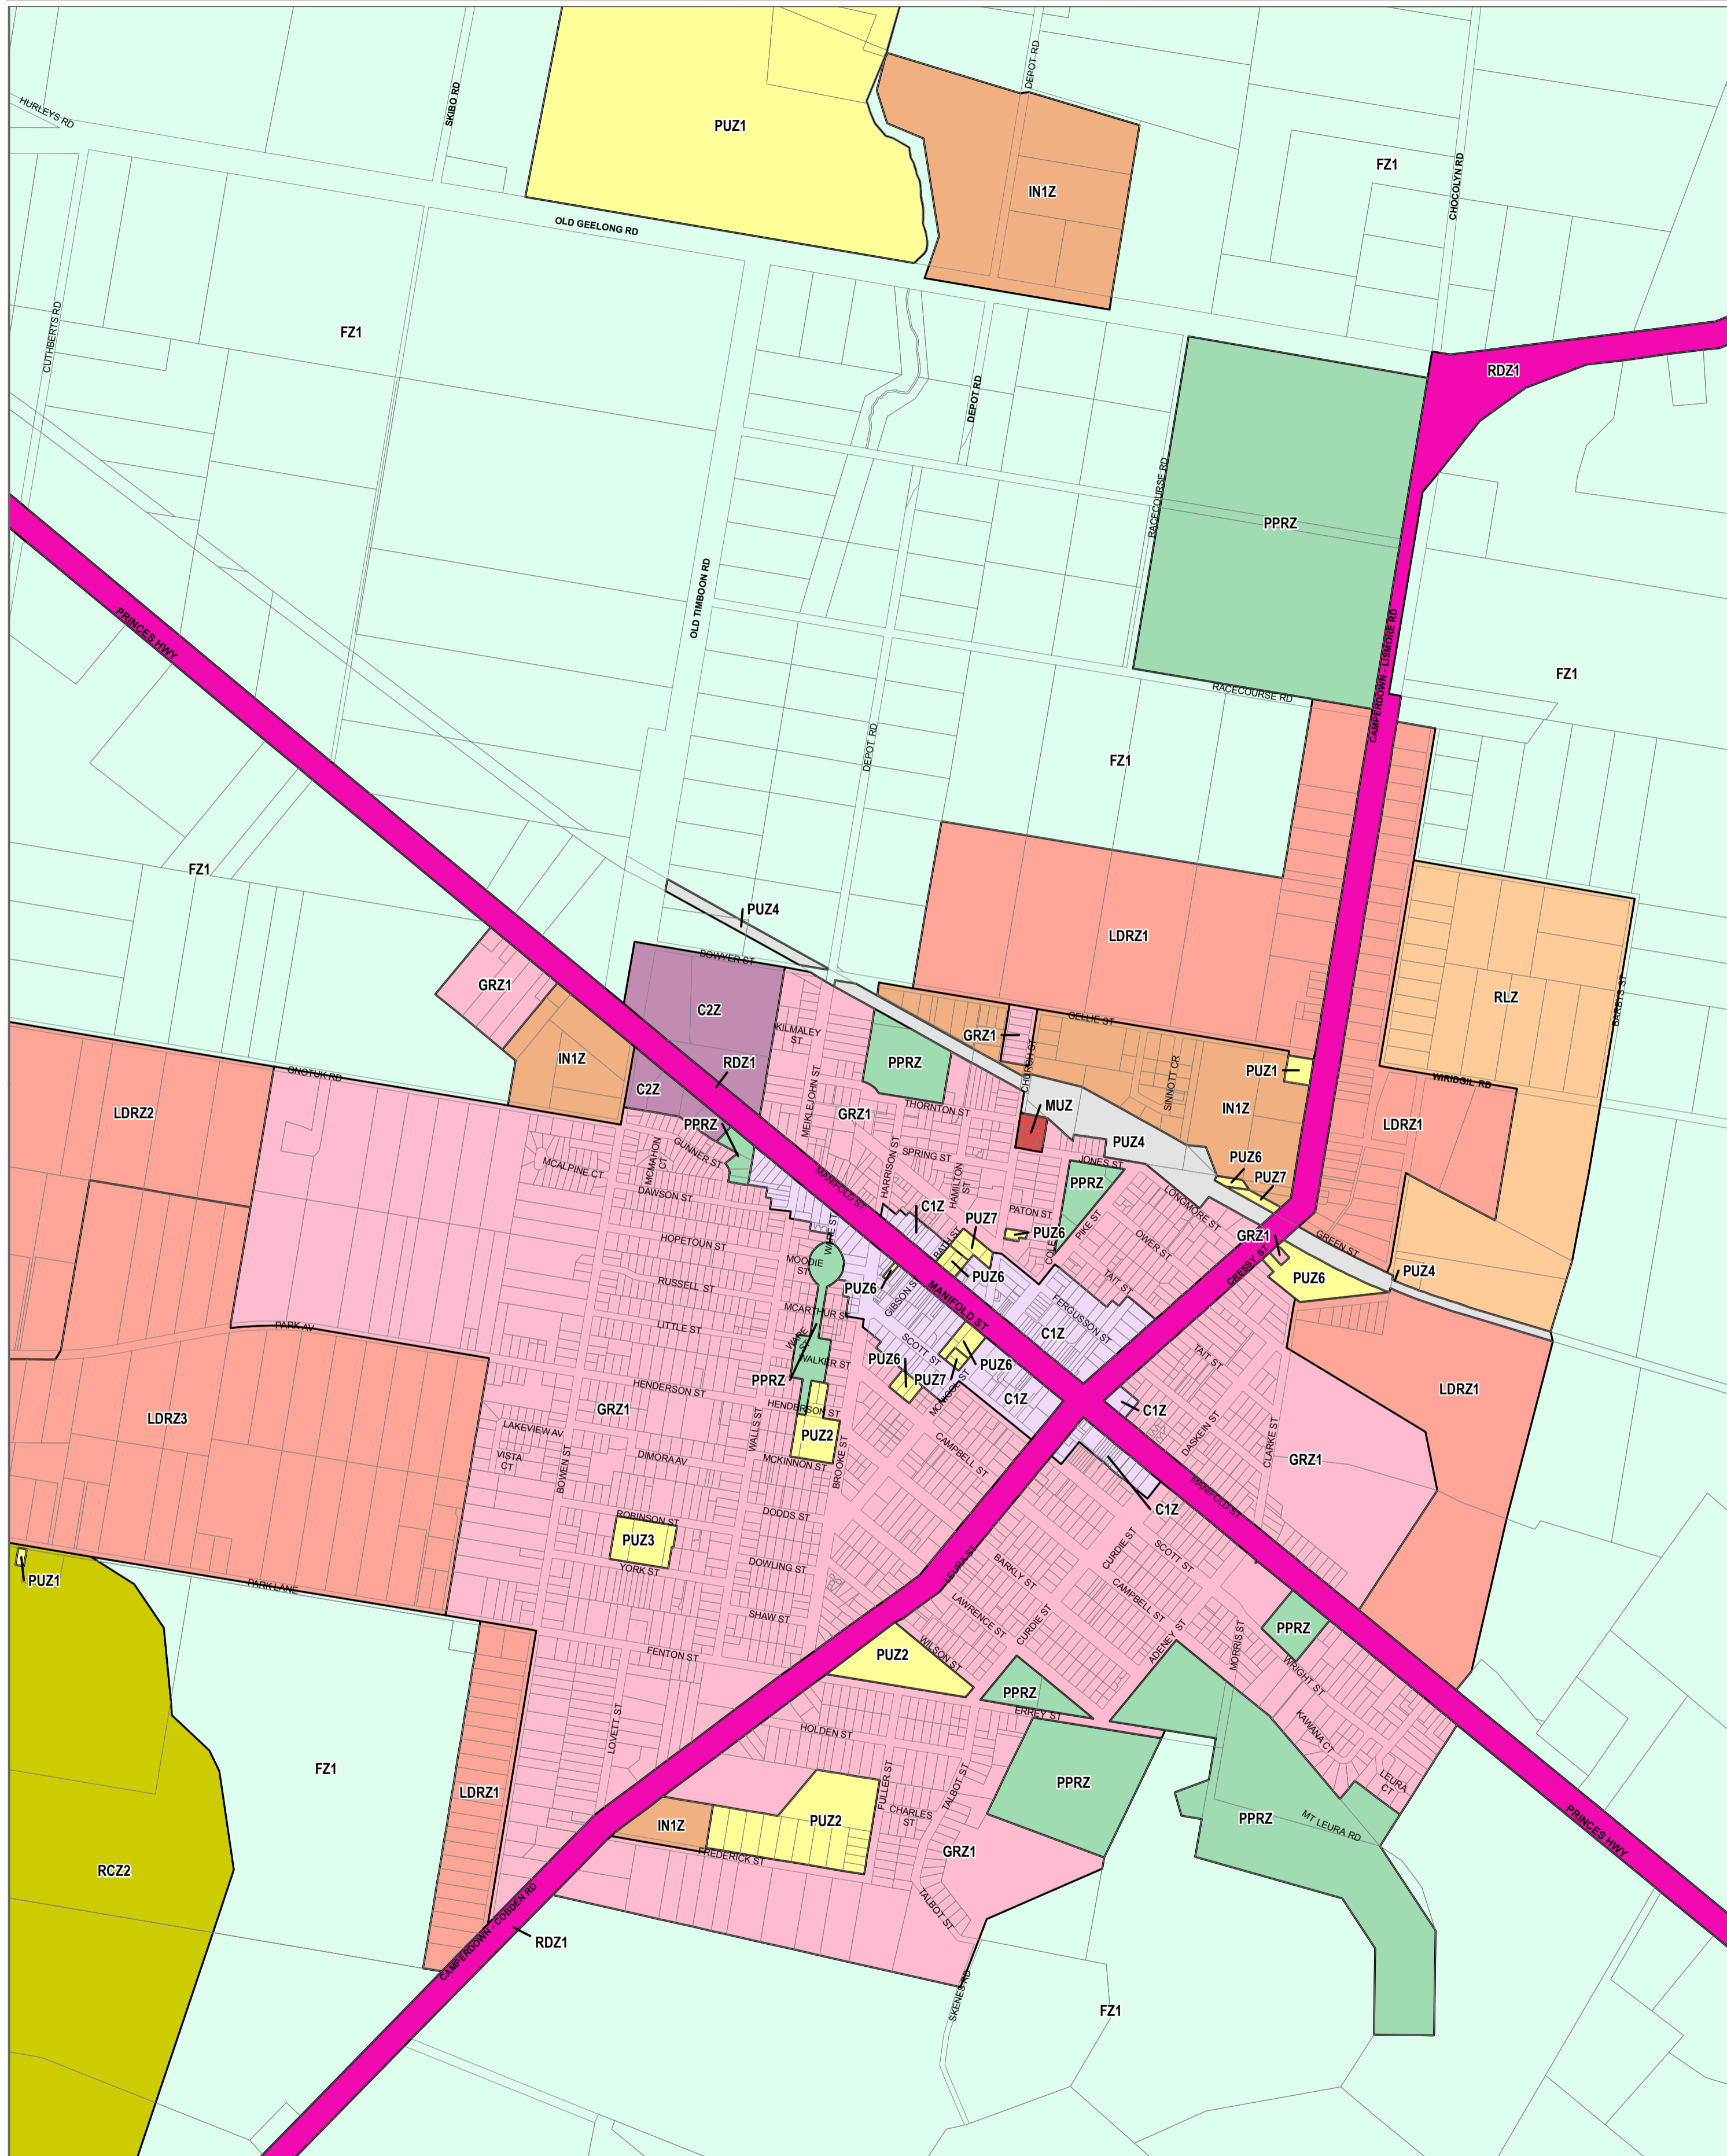

CORANGAMITE PLANNING SCHEME - LOCAL PROVISION

LEGEND

	Disclaimer
	This publication may be of assistance to you but the State of Victoria and its employees do not guarantee that the publication is without flaw of any kind or is wholly appropriate for your particular purposes and therefore disclaims all liability for any error, loss or other consequence which may arise from you relying on any information in this publication.

© The State of Victoria Department of Environment, Land, Water and Planning 2018

Australian Map Grid Zone 54

Planning Group
AMENDMENT C44cora
Printed: 14/02/2019

INDEX TO ADJOINING SCHEME MAPS