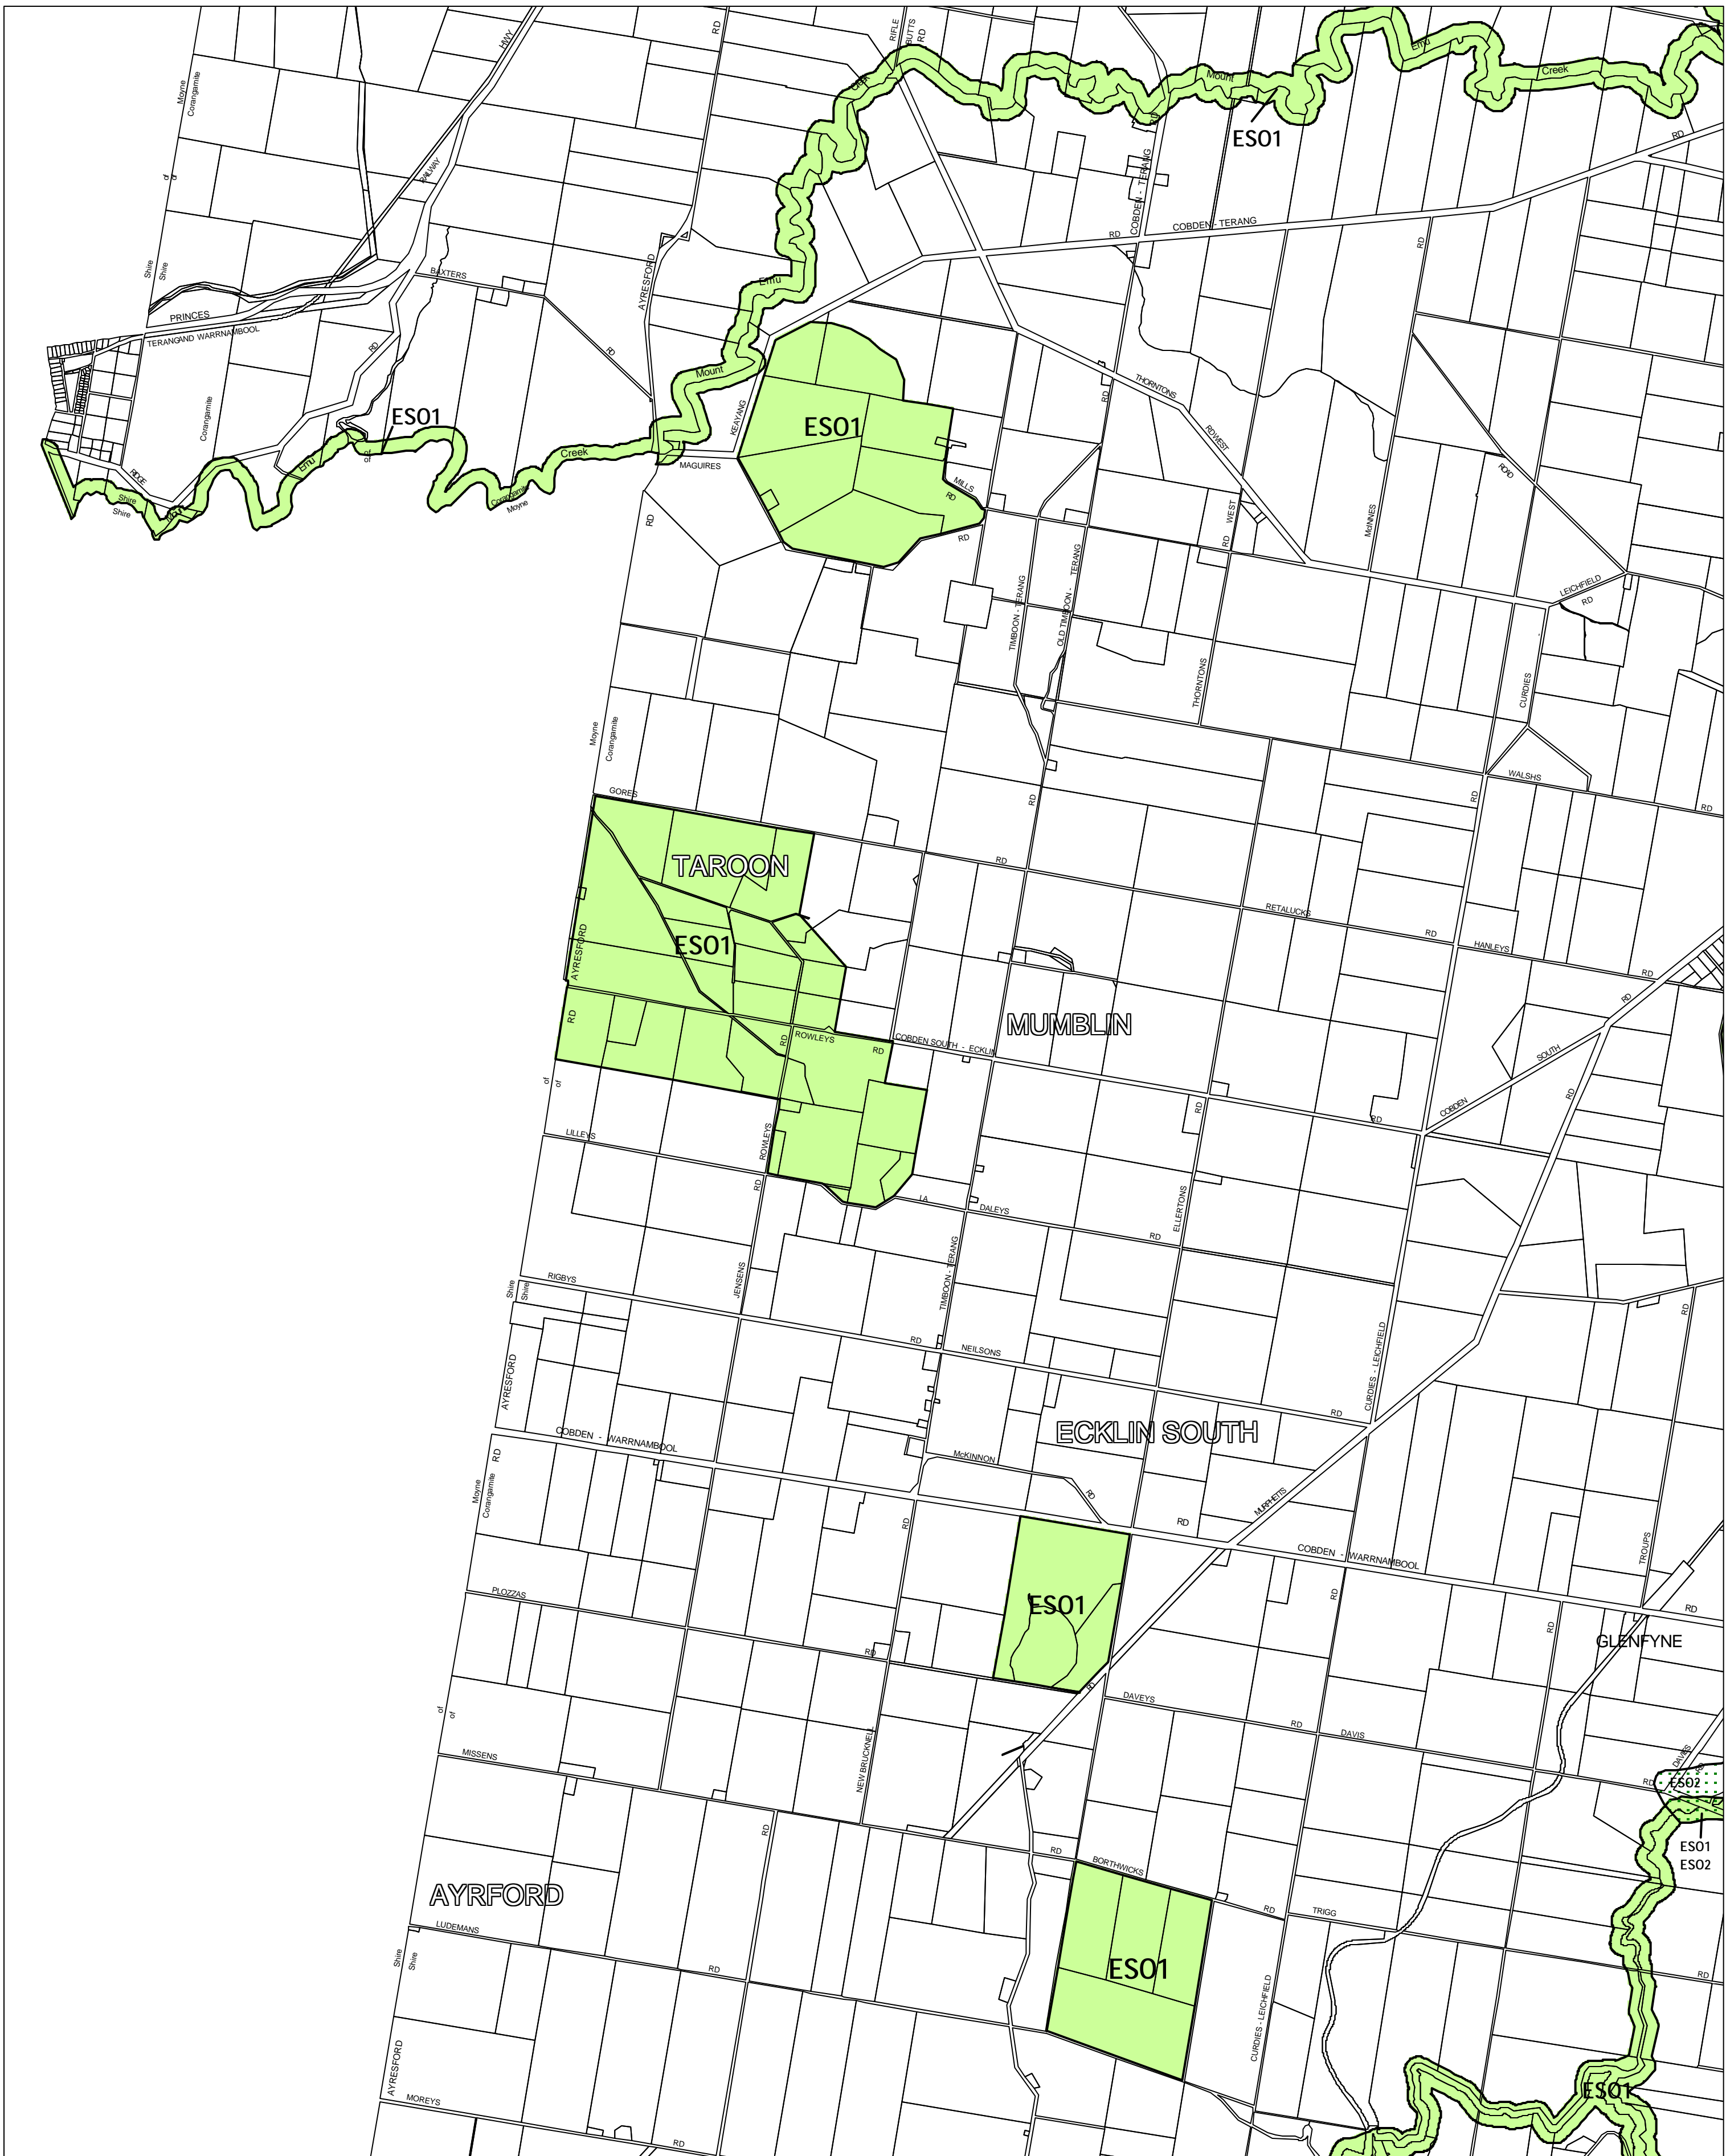

CORANGAMITE PLANNING SCHEME - LOCAL PROVISION

Overlays	
ES01	Environmental Significance Overlay - Schedule 1
ES02	Environmental Significance Overlay - Schedule 2

AUSTRALIAN MAP GRID ZONE 54

Printed: 5/6/2007

INDEX TO ADJOINING METRIC SERIES MAP