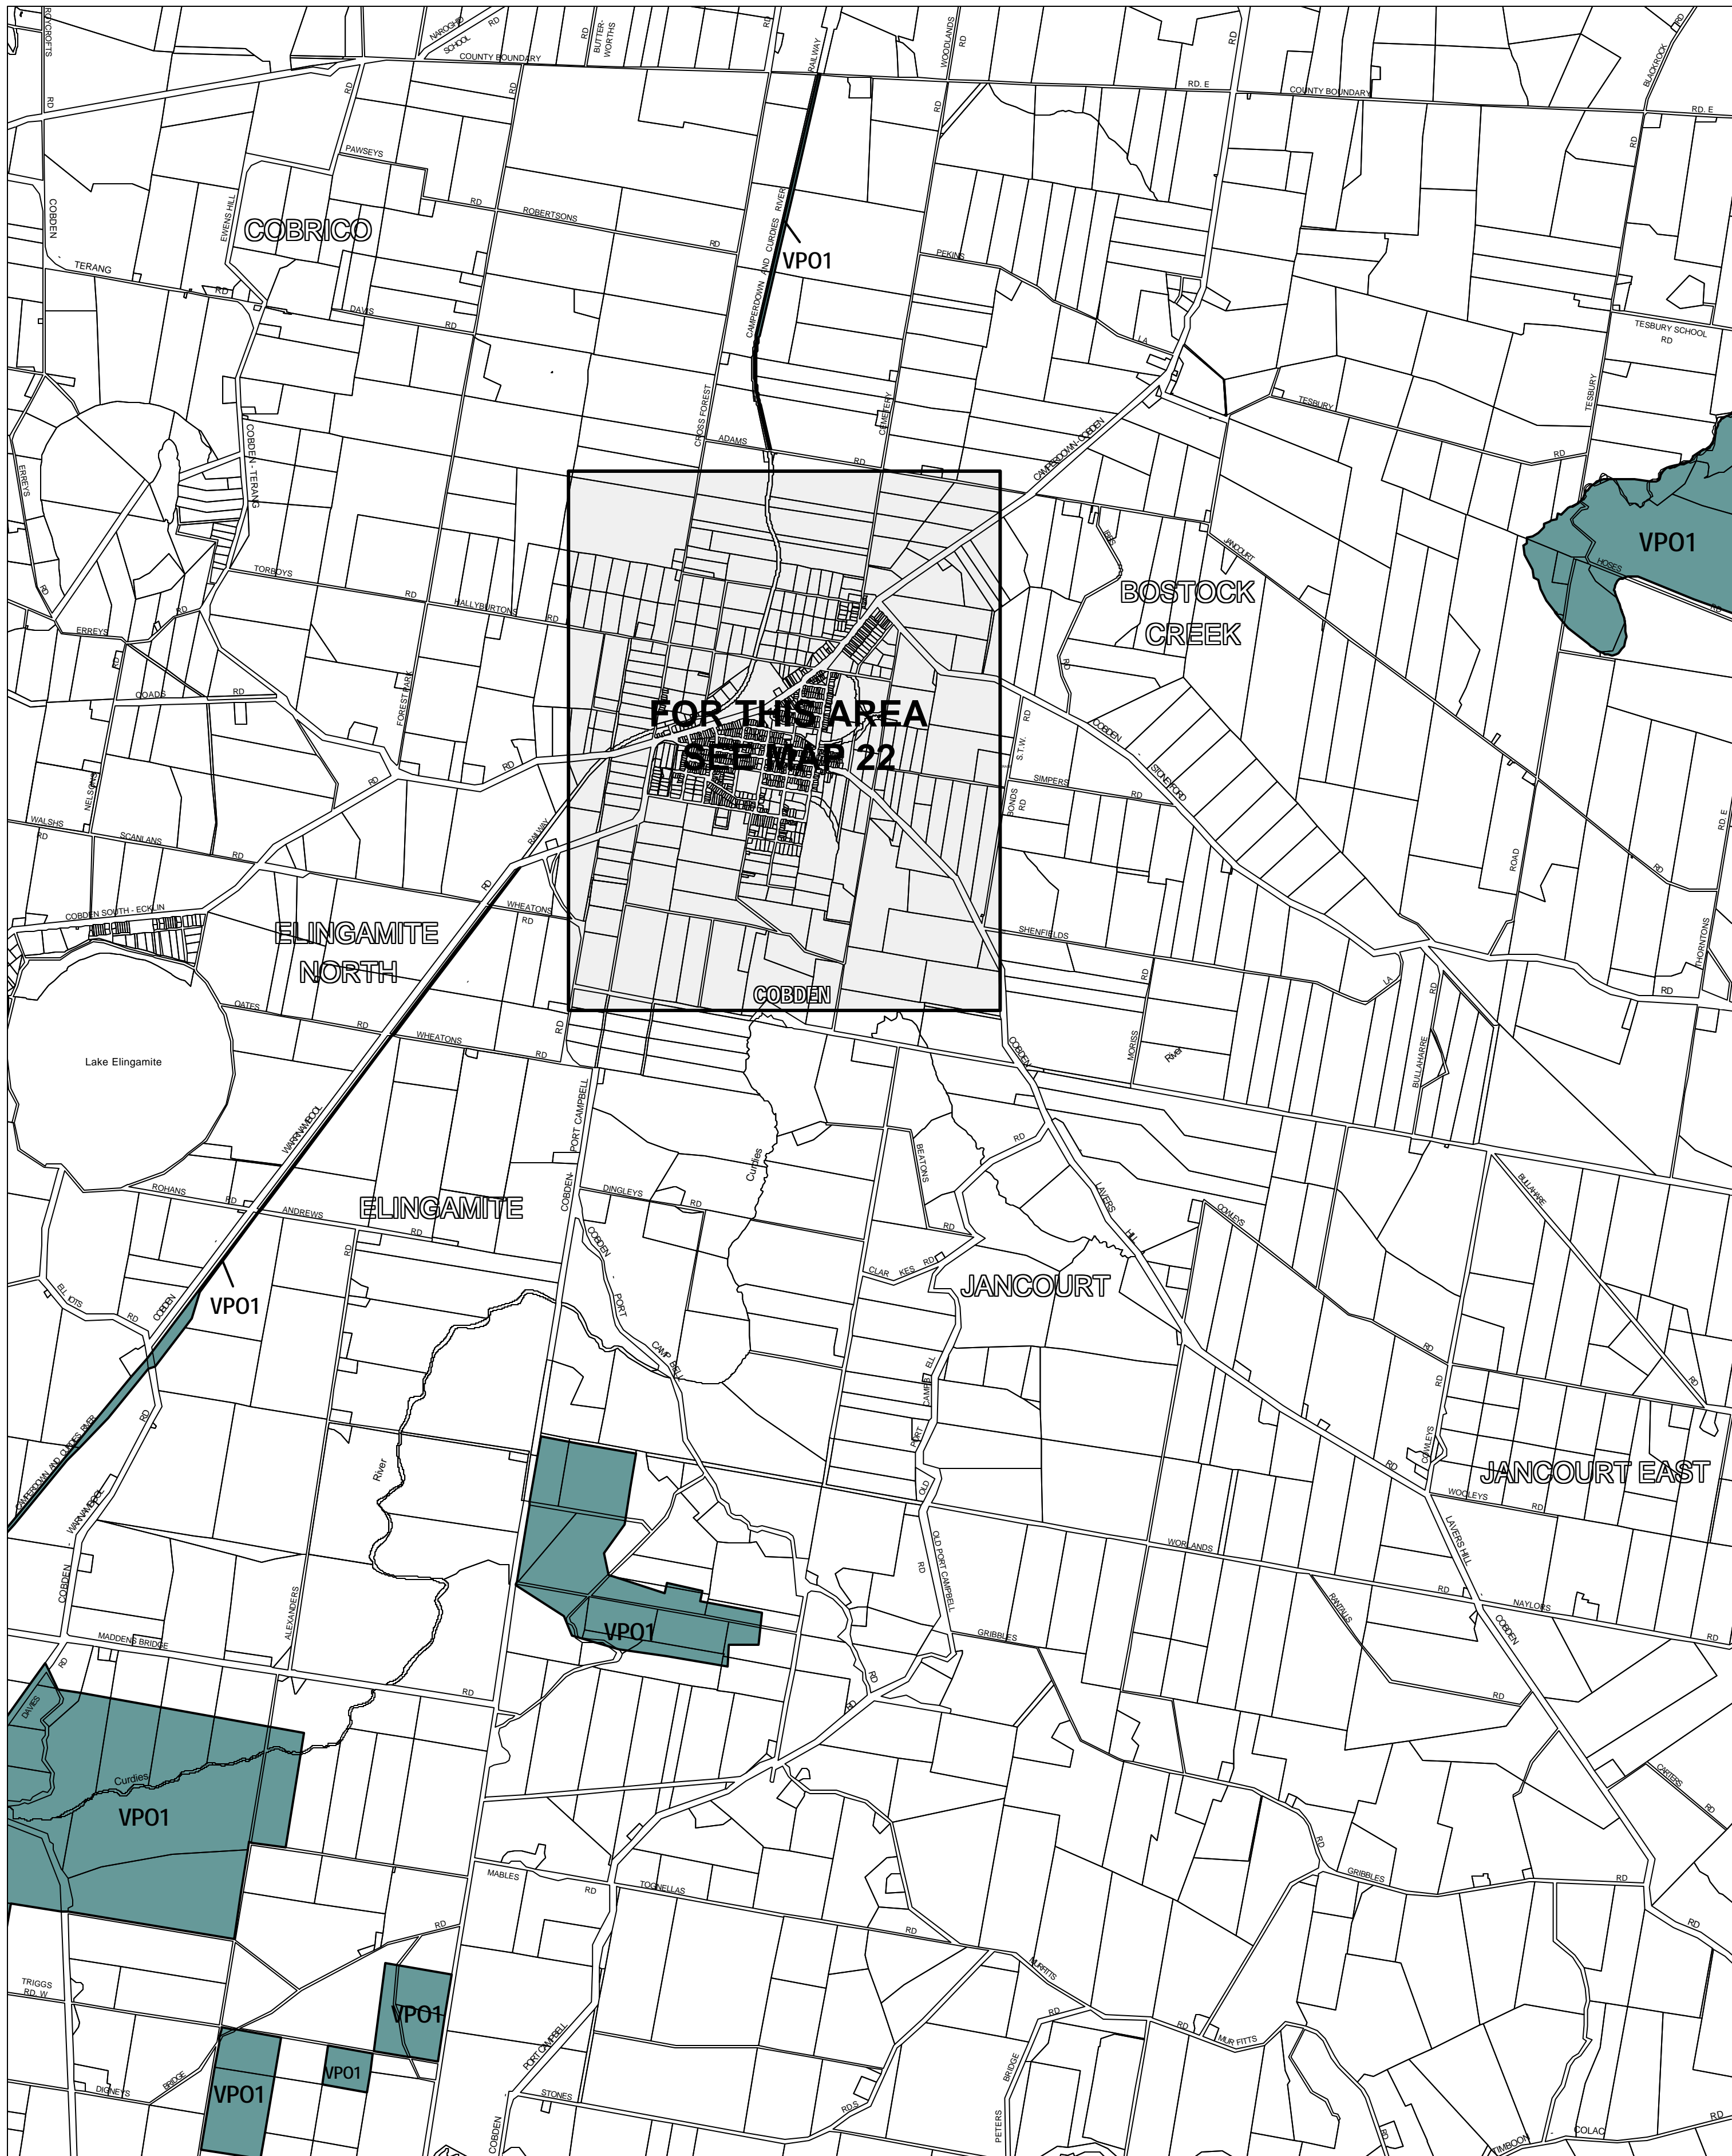

CORANGAMITE PLANNING SCHEME - LOCAL PROVISION

Overlays

VPO1 Vegetation Protection Overlay - Schedule 1

Printed: 5/6/2007