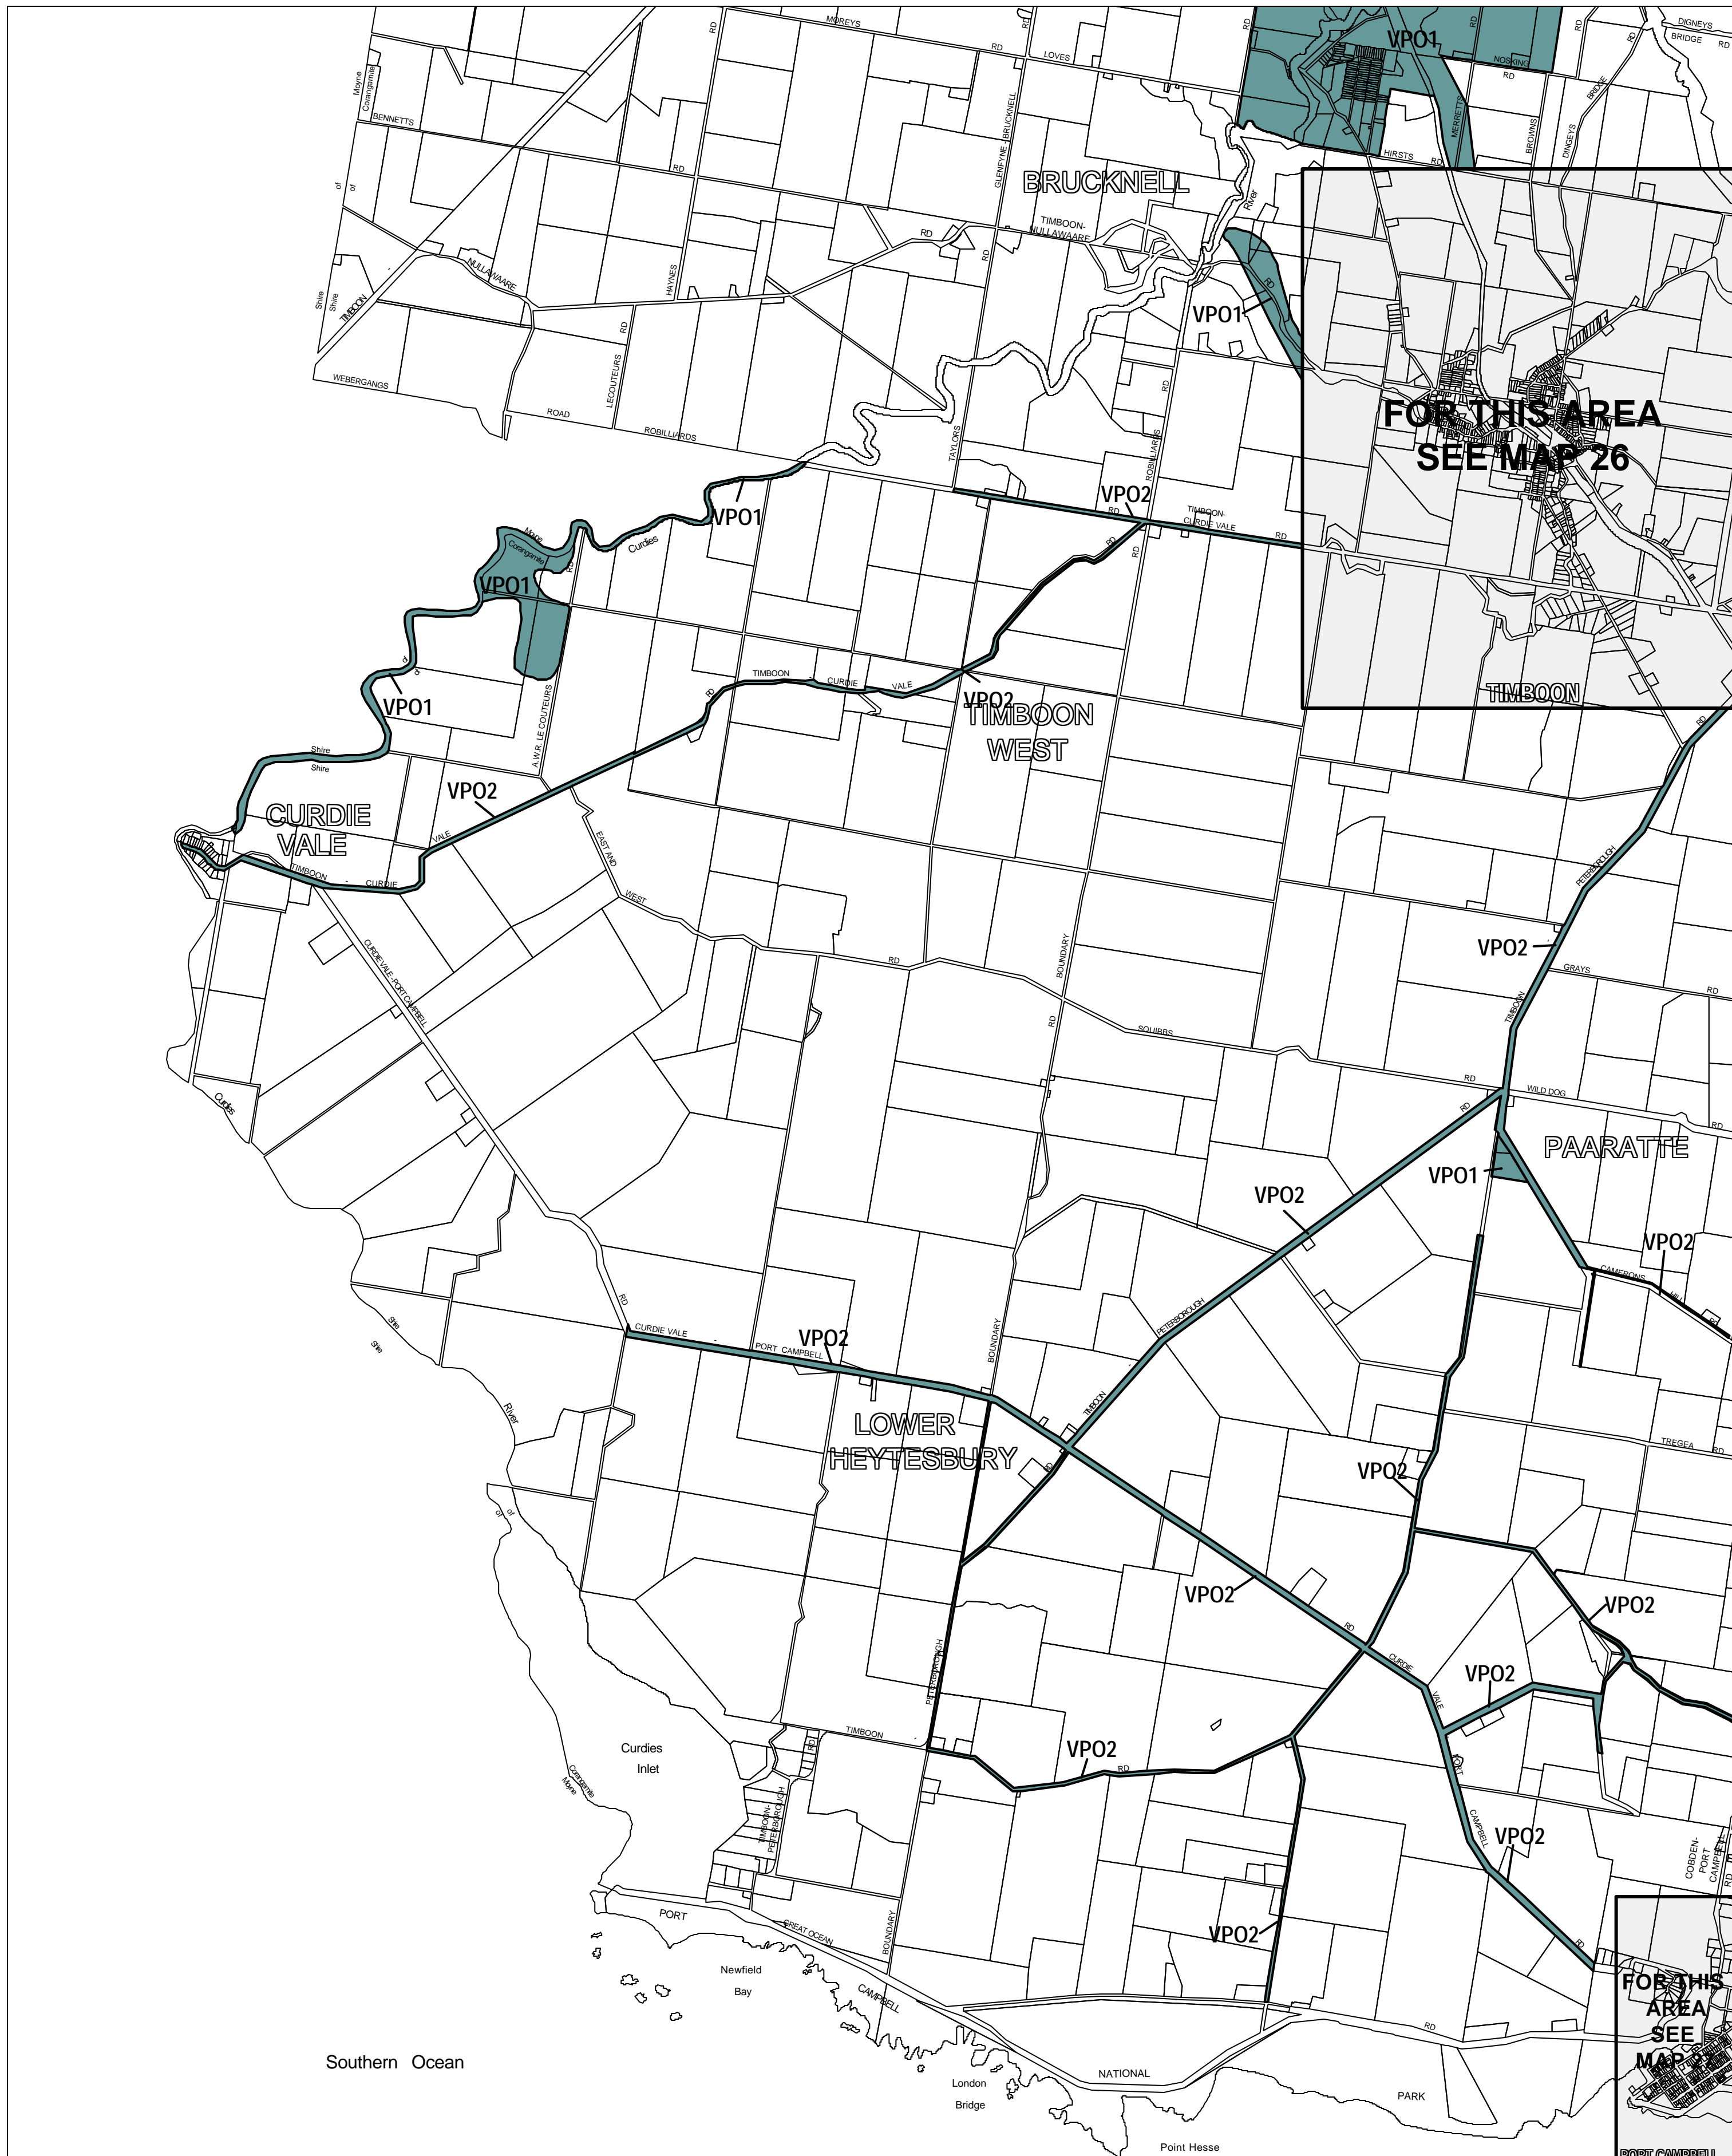

CORANGAMITE PLANNING SCHEME - LOCAL PROVISION

Overlays	
	Vegetation Protection Overlay - Schedule 1
	Vegetation Protection Overlay - Schedule 2

AUSTRALIAN MAP GRID ZONE 54

Printed: 5/6/2007