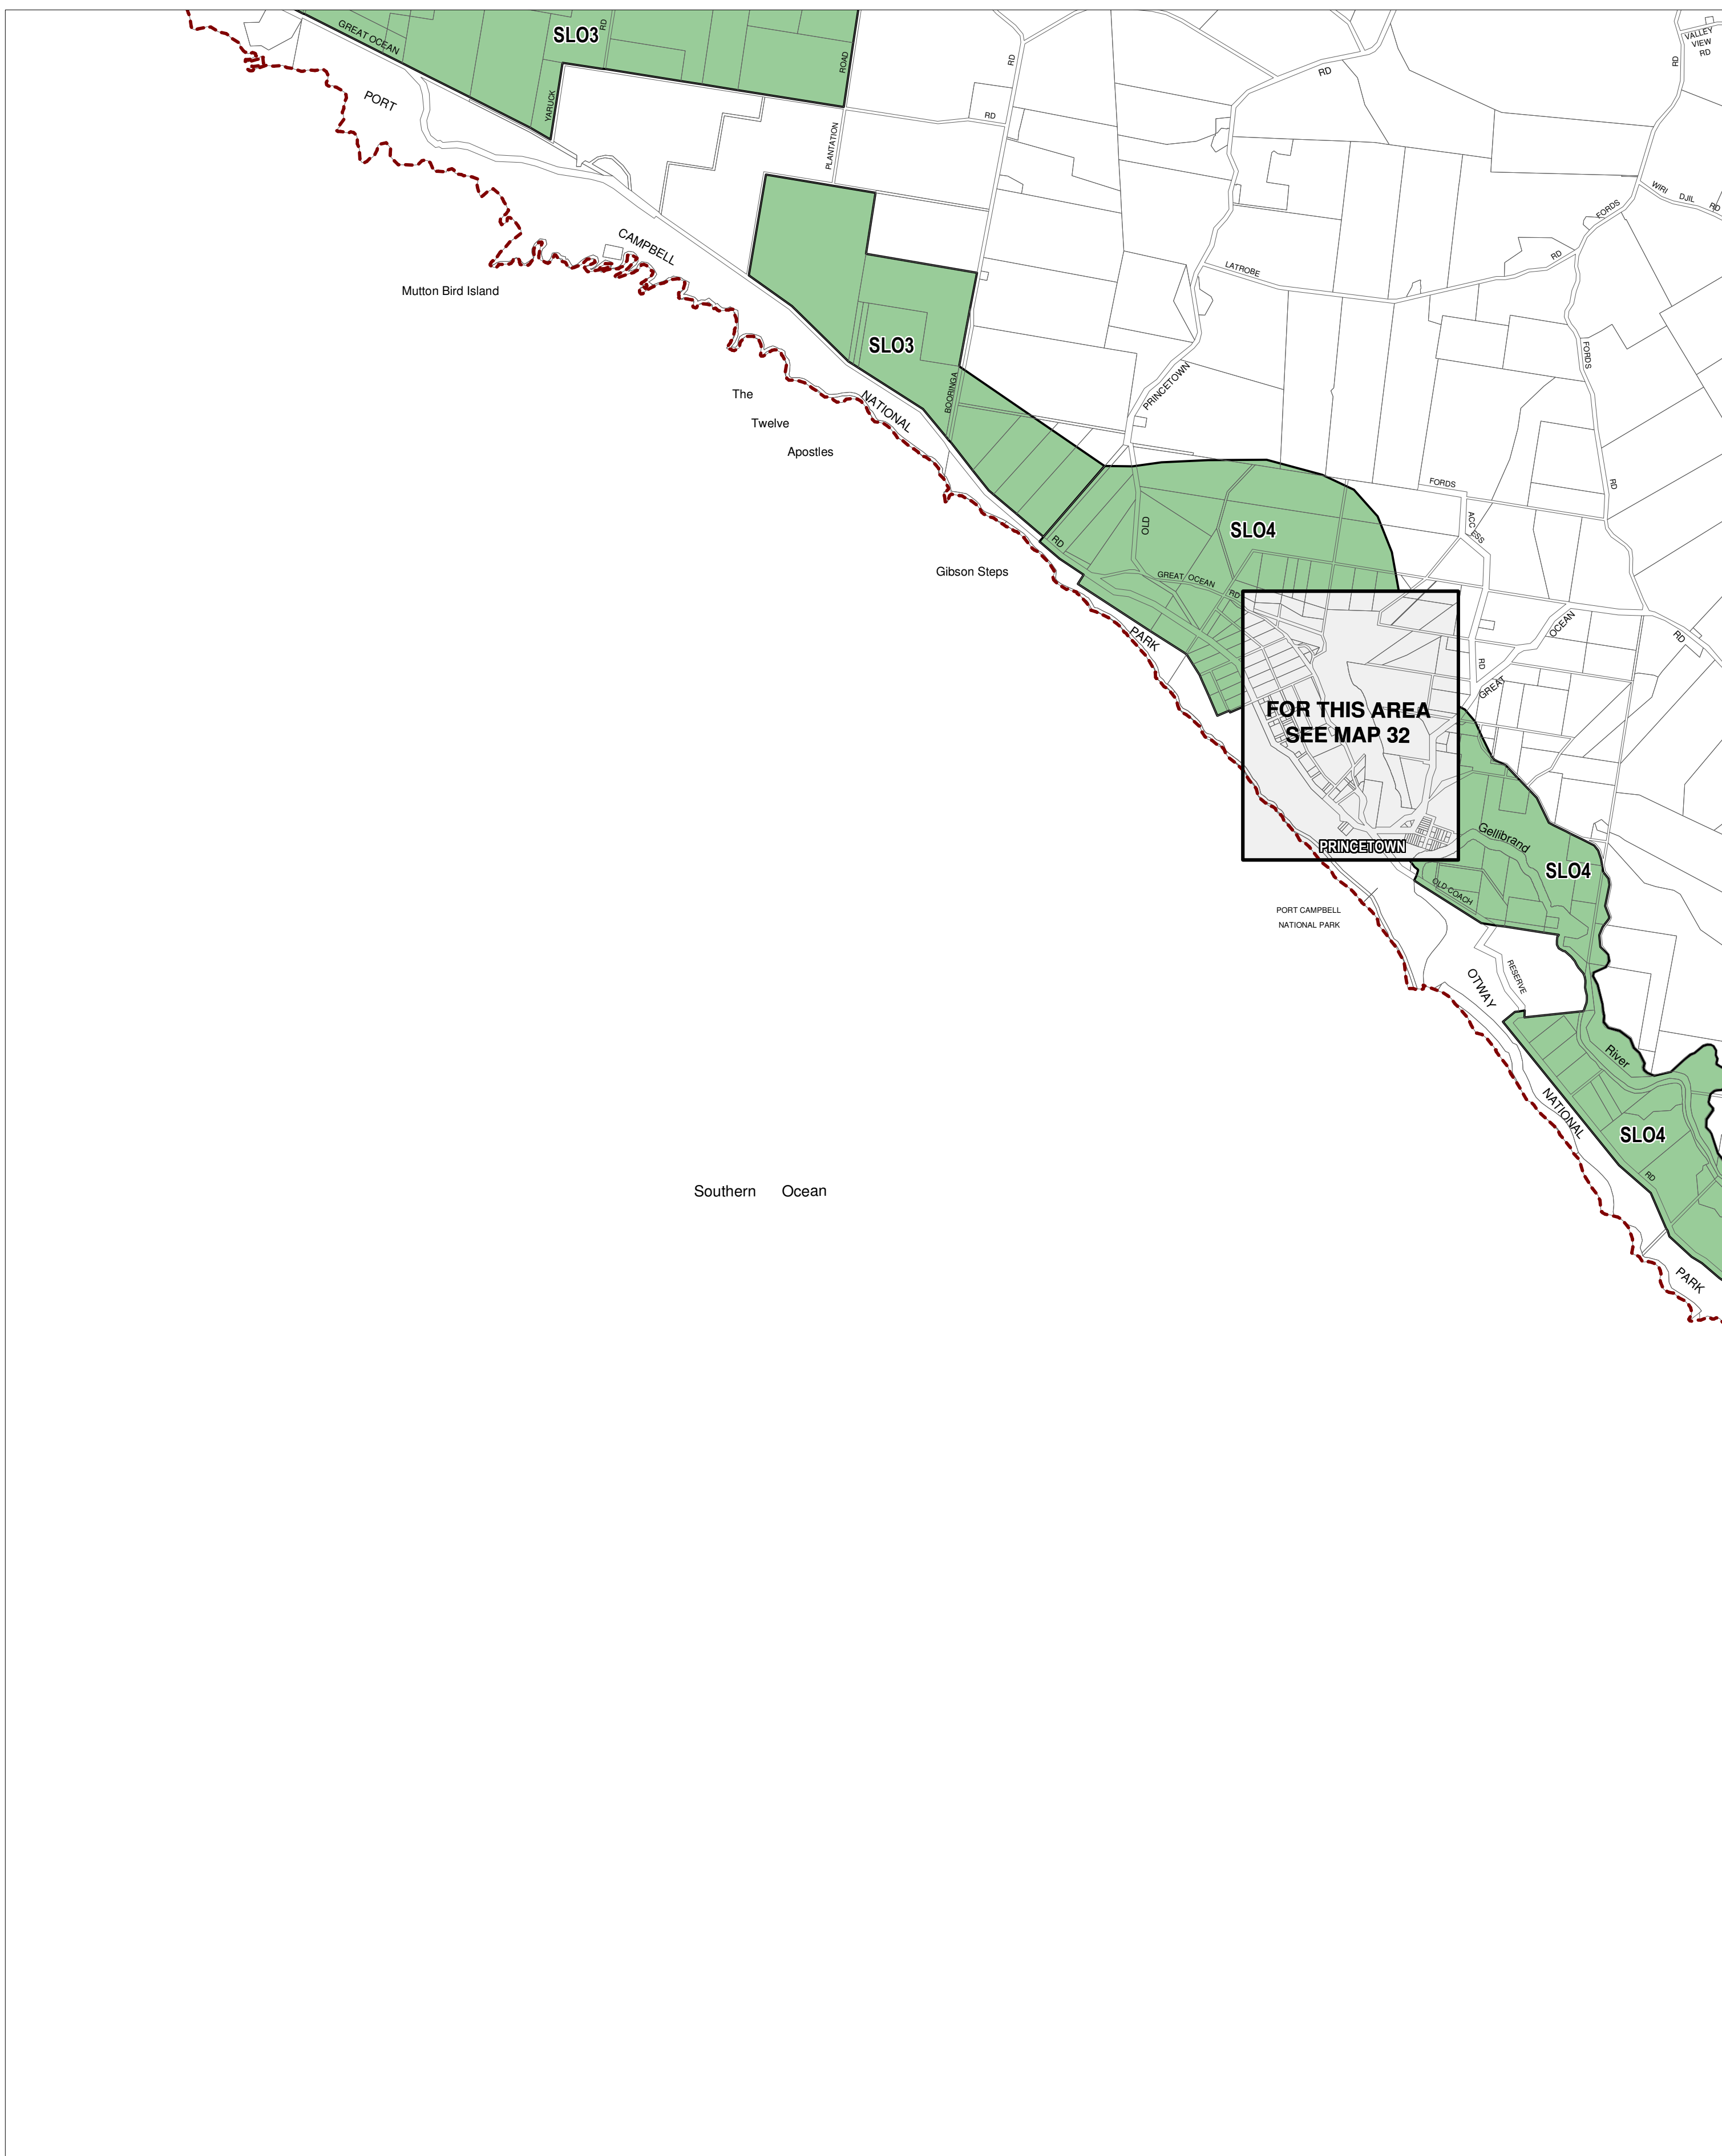

CORANGAMITE PLANNING SCHEME - LOCAL PROVISION

Overlays	
	Significant Landscape Overlay - Schedule 3
	Significant Landscape Overlay - Schedule 4

AUSTRALIAN MAP GRID ZONE 54

Printed: 24/5/2013

AMENDMENT C29