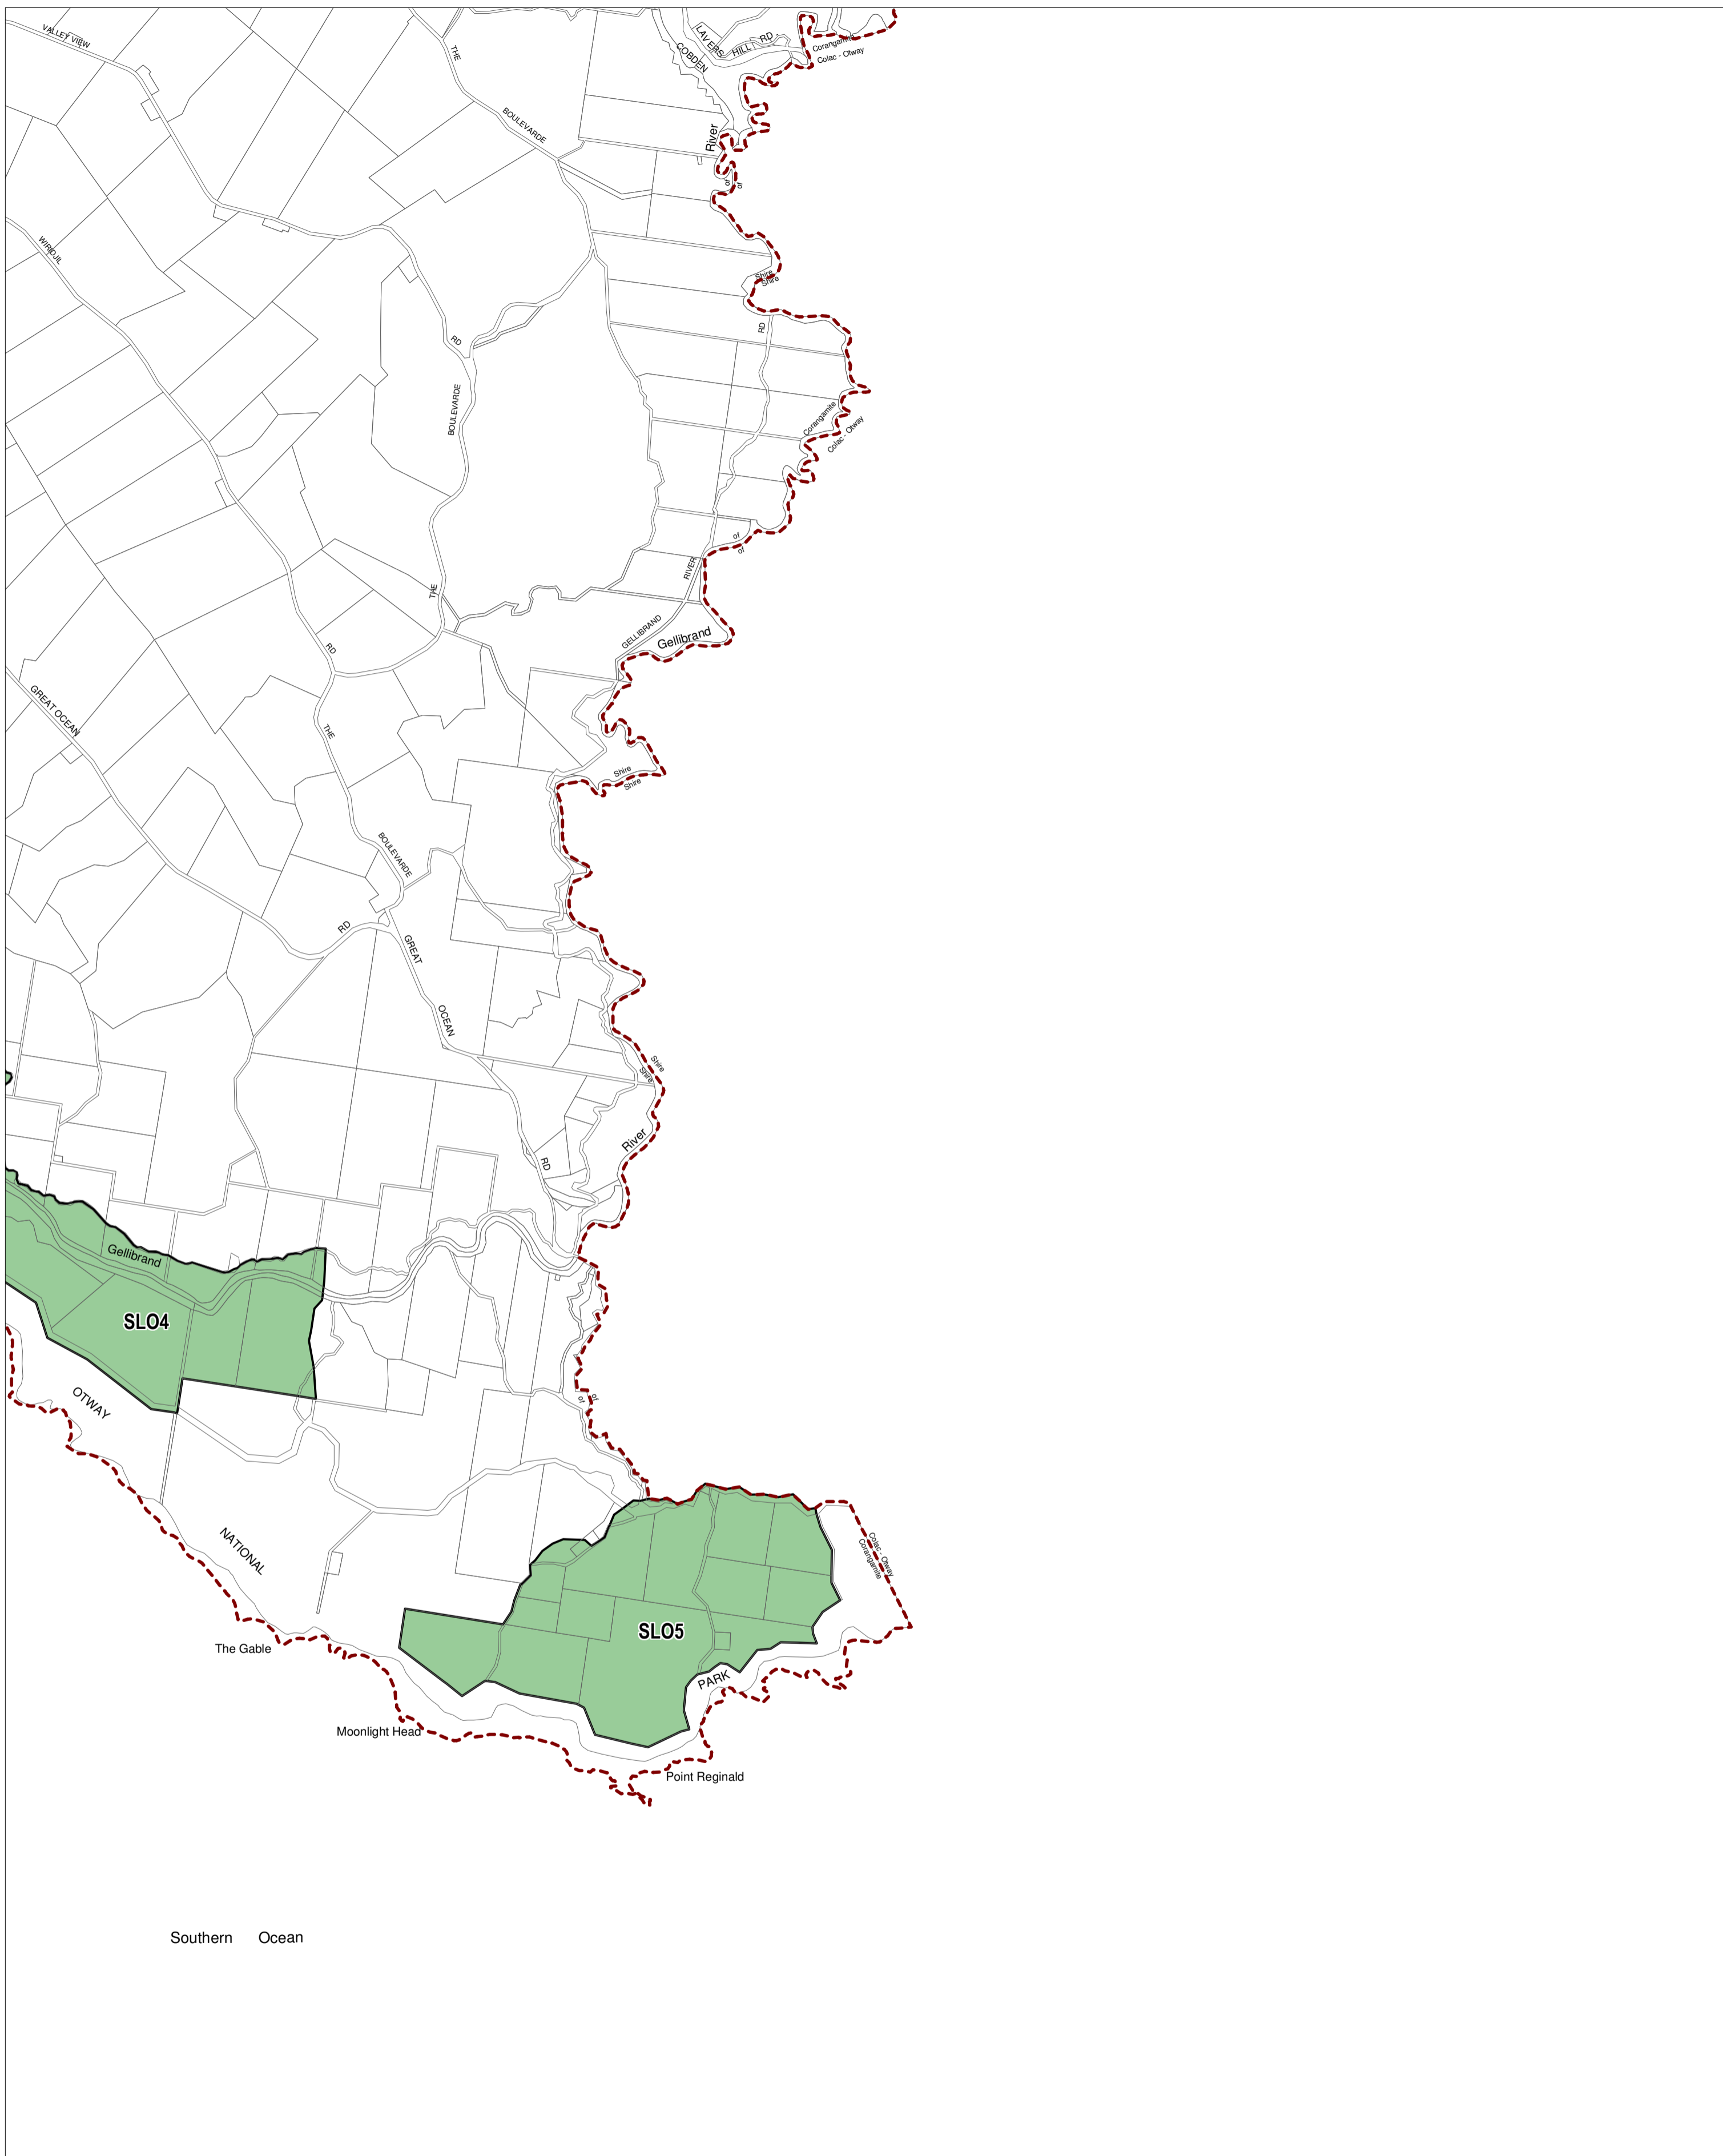

CORANGAMITE PLANNING SCHEME - LOCAL PROVISION

Overlays	
	Significant Landscape Overlay - Schedule 4
	Significant Landscape Overlay - Schedule 5

AUSTRALIAN MAP GRID ZONE 54

Printed: 24/5/2013

AMENDMENT C29