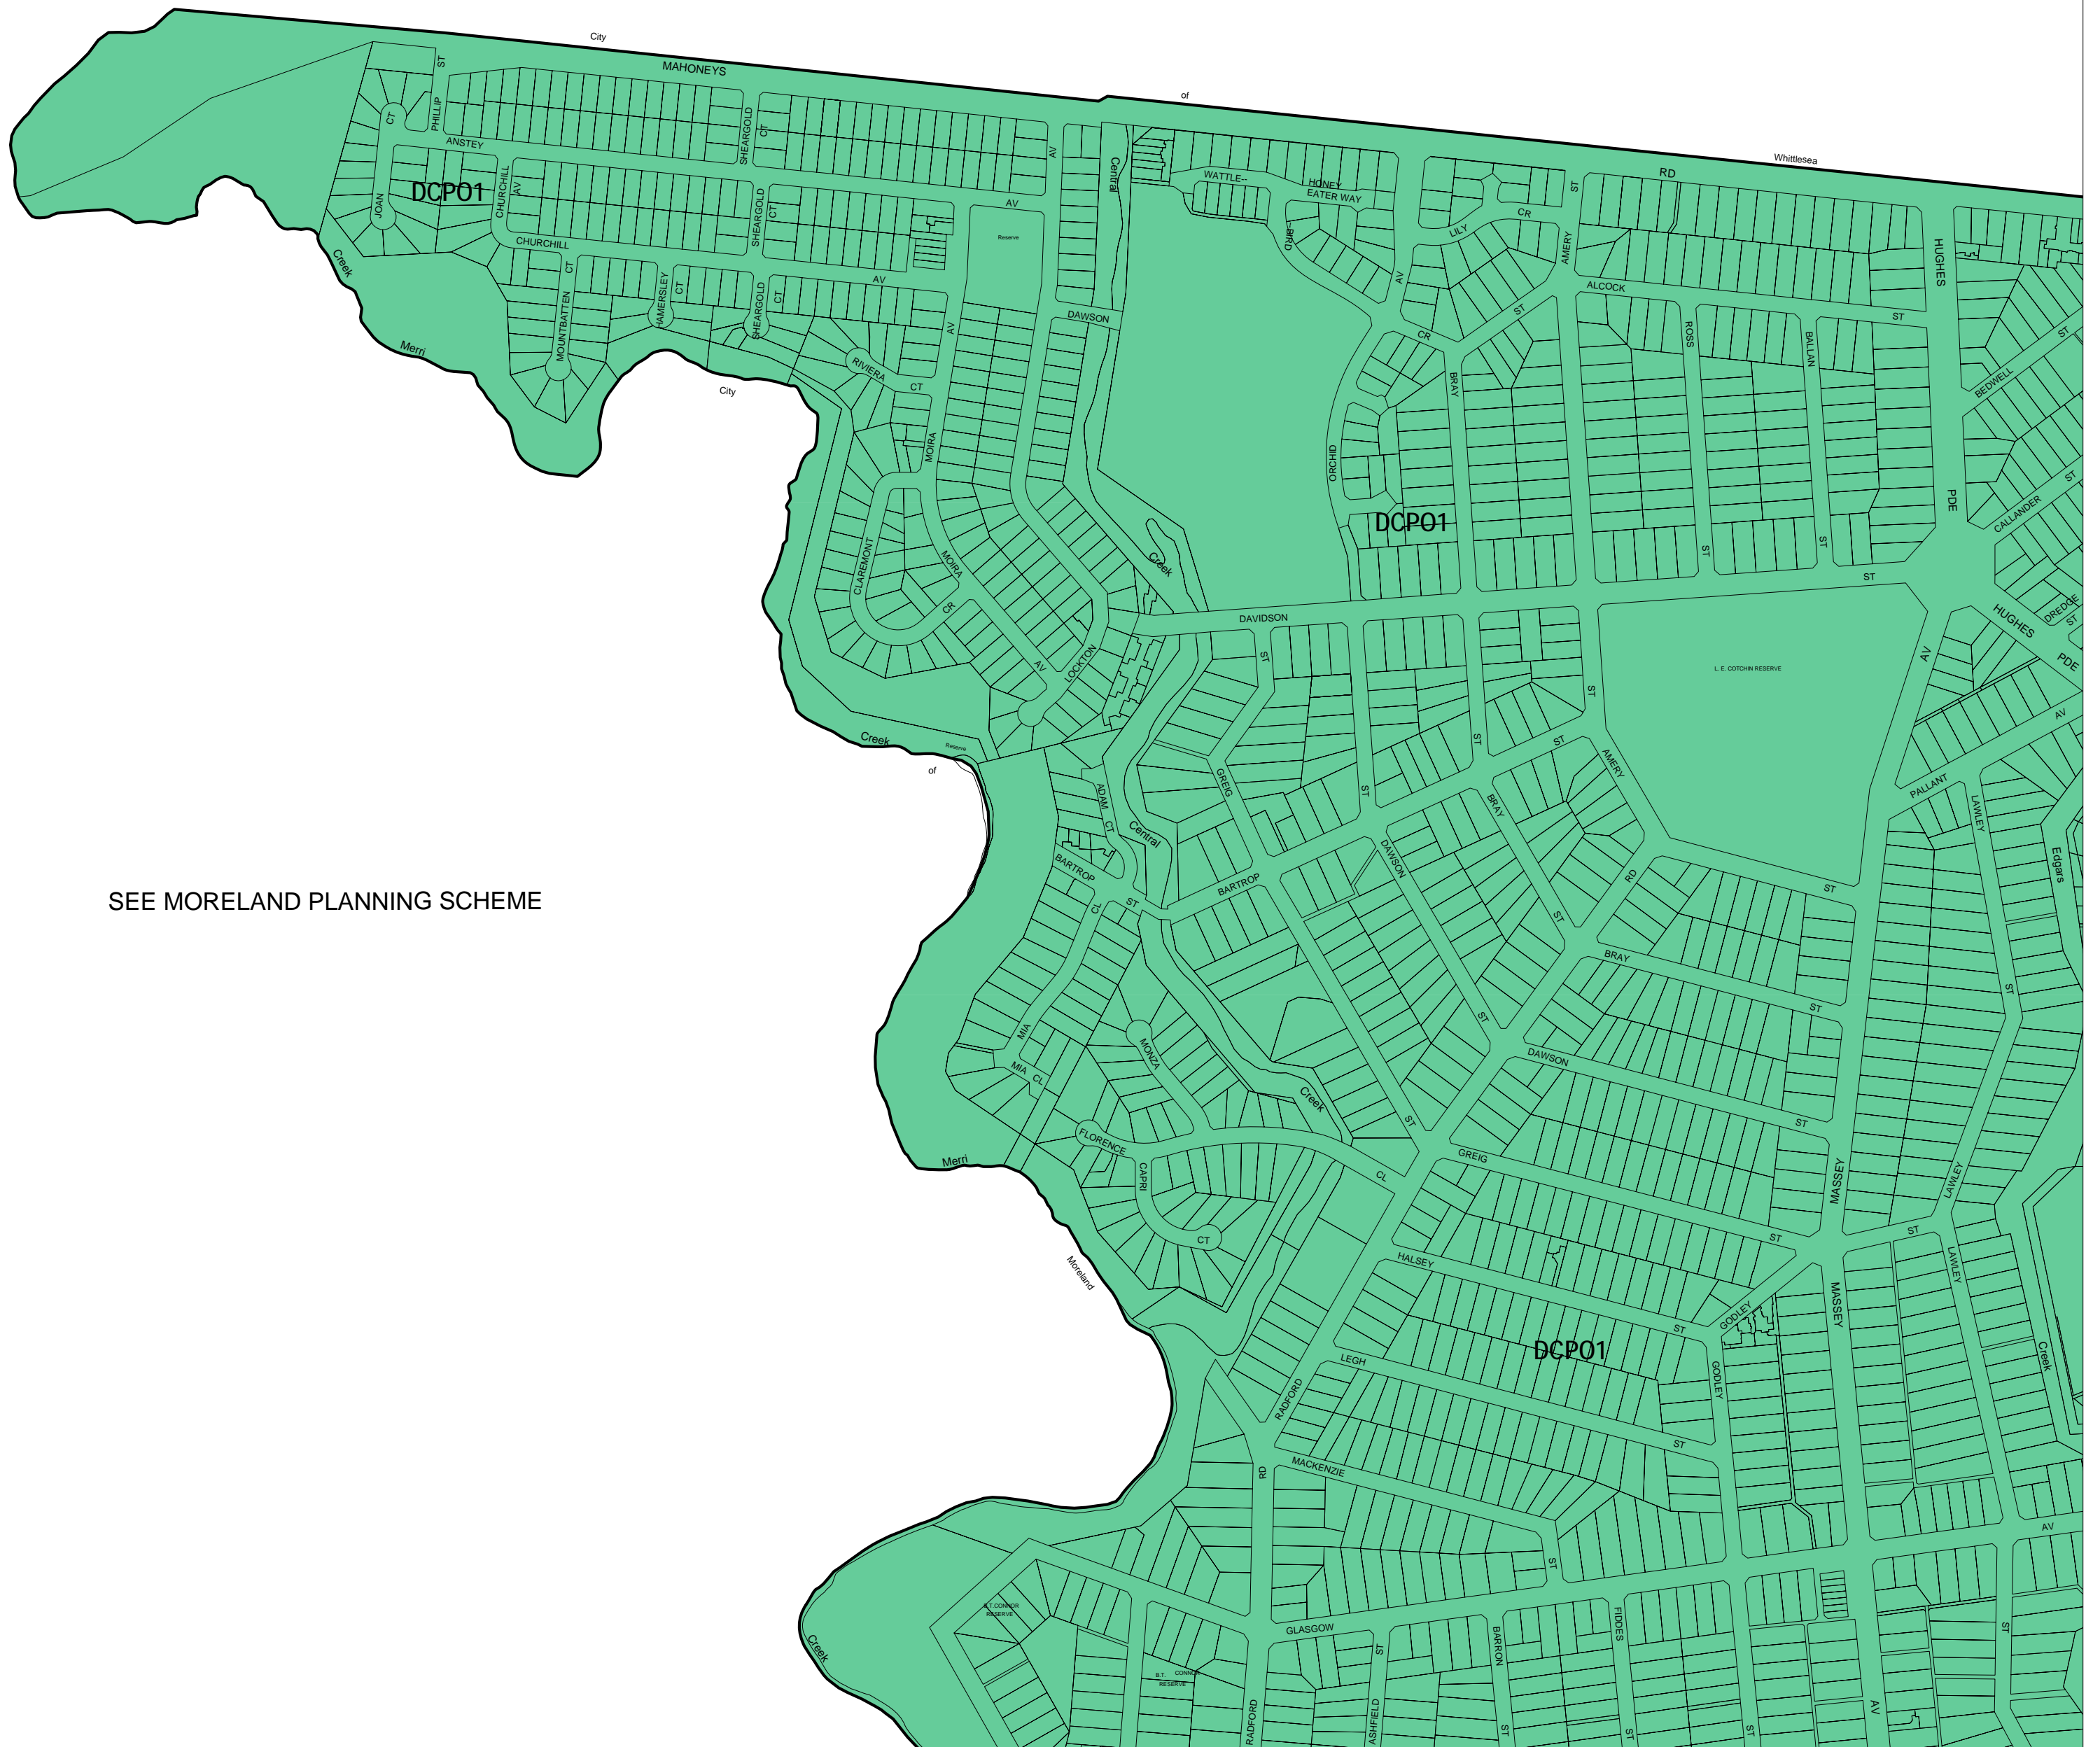

DAREBIN PLANNING SCHEME - LOCAL PROVISION

SEE WHITTLESEA PLANNING SCHEME

SEE HUME PLANNING SCHEME

SEE MORELAND PLANNING SCHEME

Overlays	
	Development Contributions Plan Overlay - Schedule 1

AUSTRALIAN MAP GRID ZONE 55

Printed: 26/7/2007

AMENDMENT C50