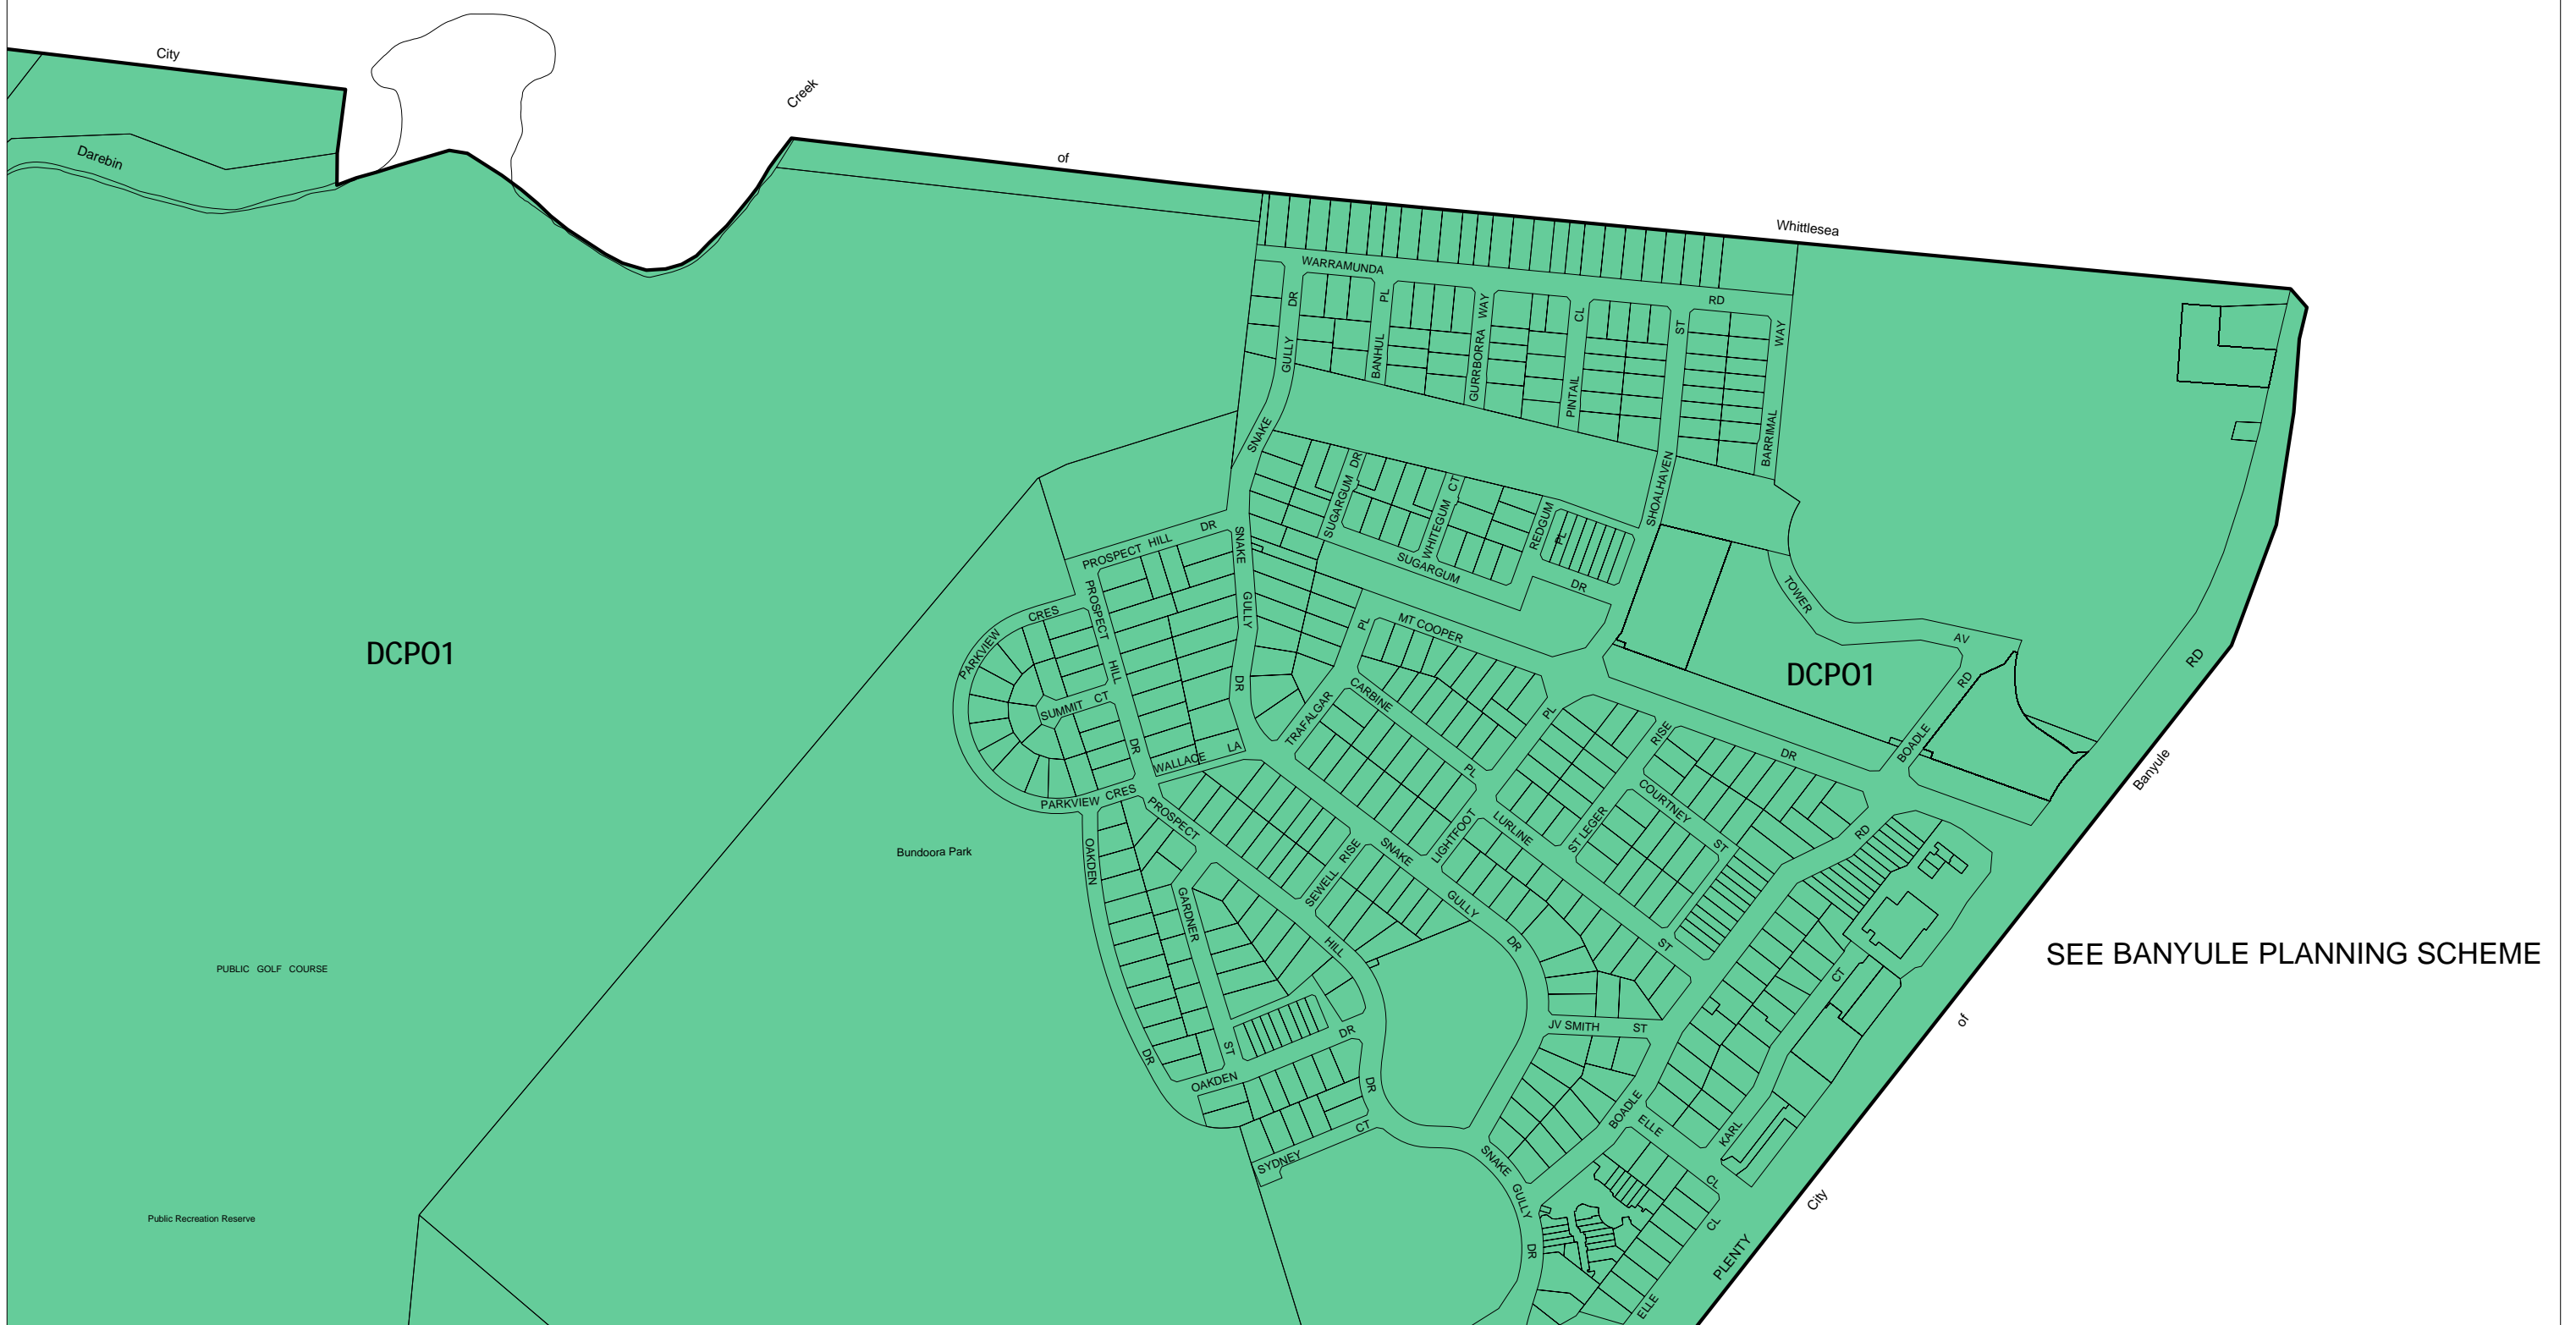

DAREBIN PLANNING SCHEME - LOCAL PROVISION

SEE WHITTLESEA PLANNING SCHEME

SEE BANYULE PLANNING SCHEME

Overlays

DCP01 Development Contributions Plan Overlay - Schedule 1

AUSTRALIAN MAP GRID ZONE 55

Printed: 26/7/2007

AMENDMENT C50