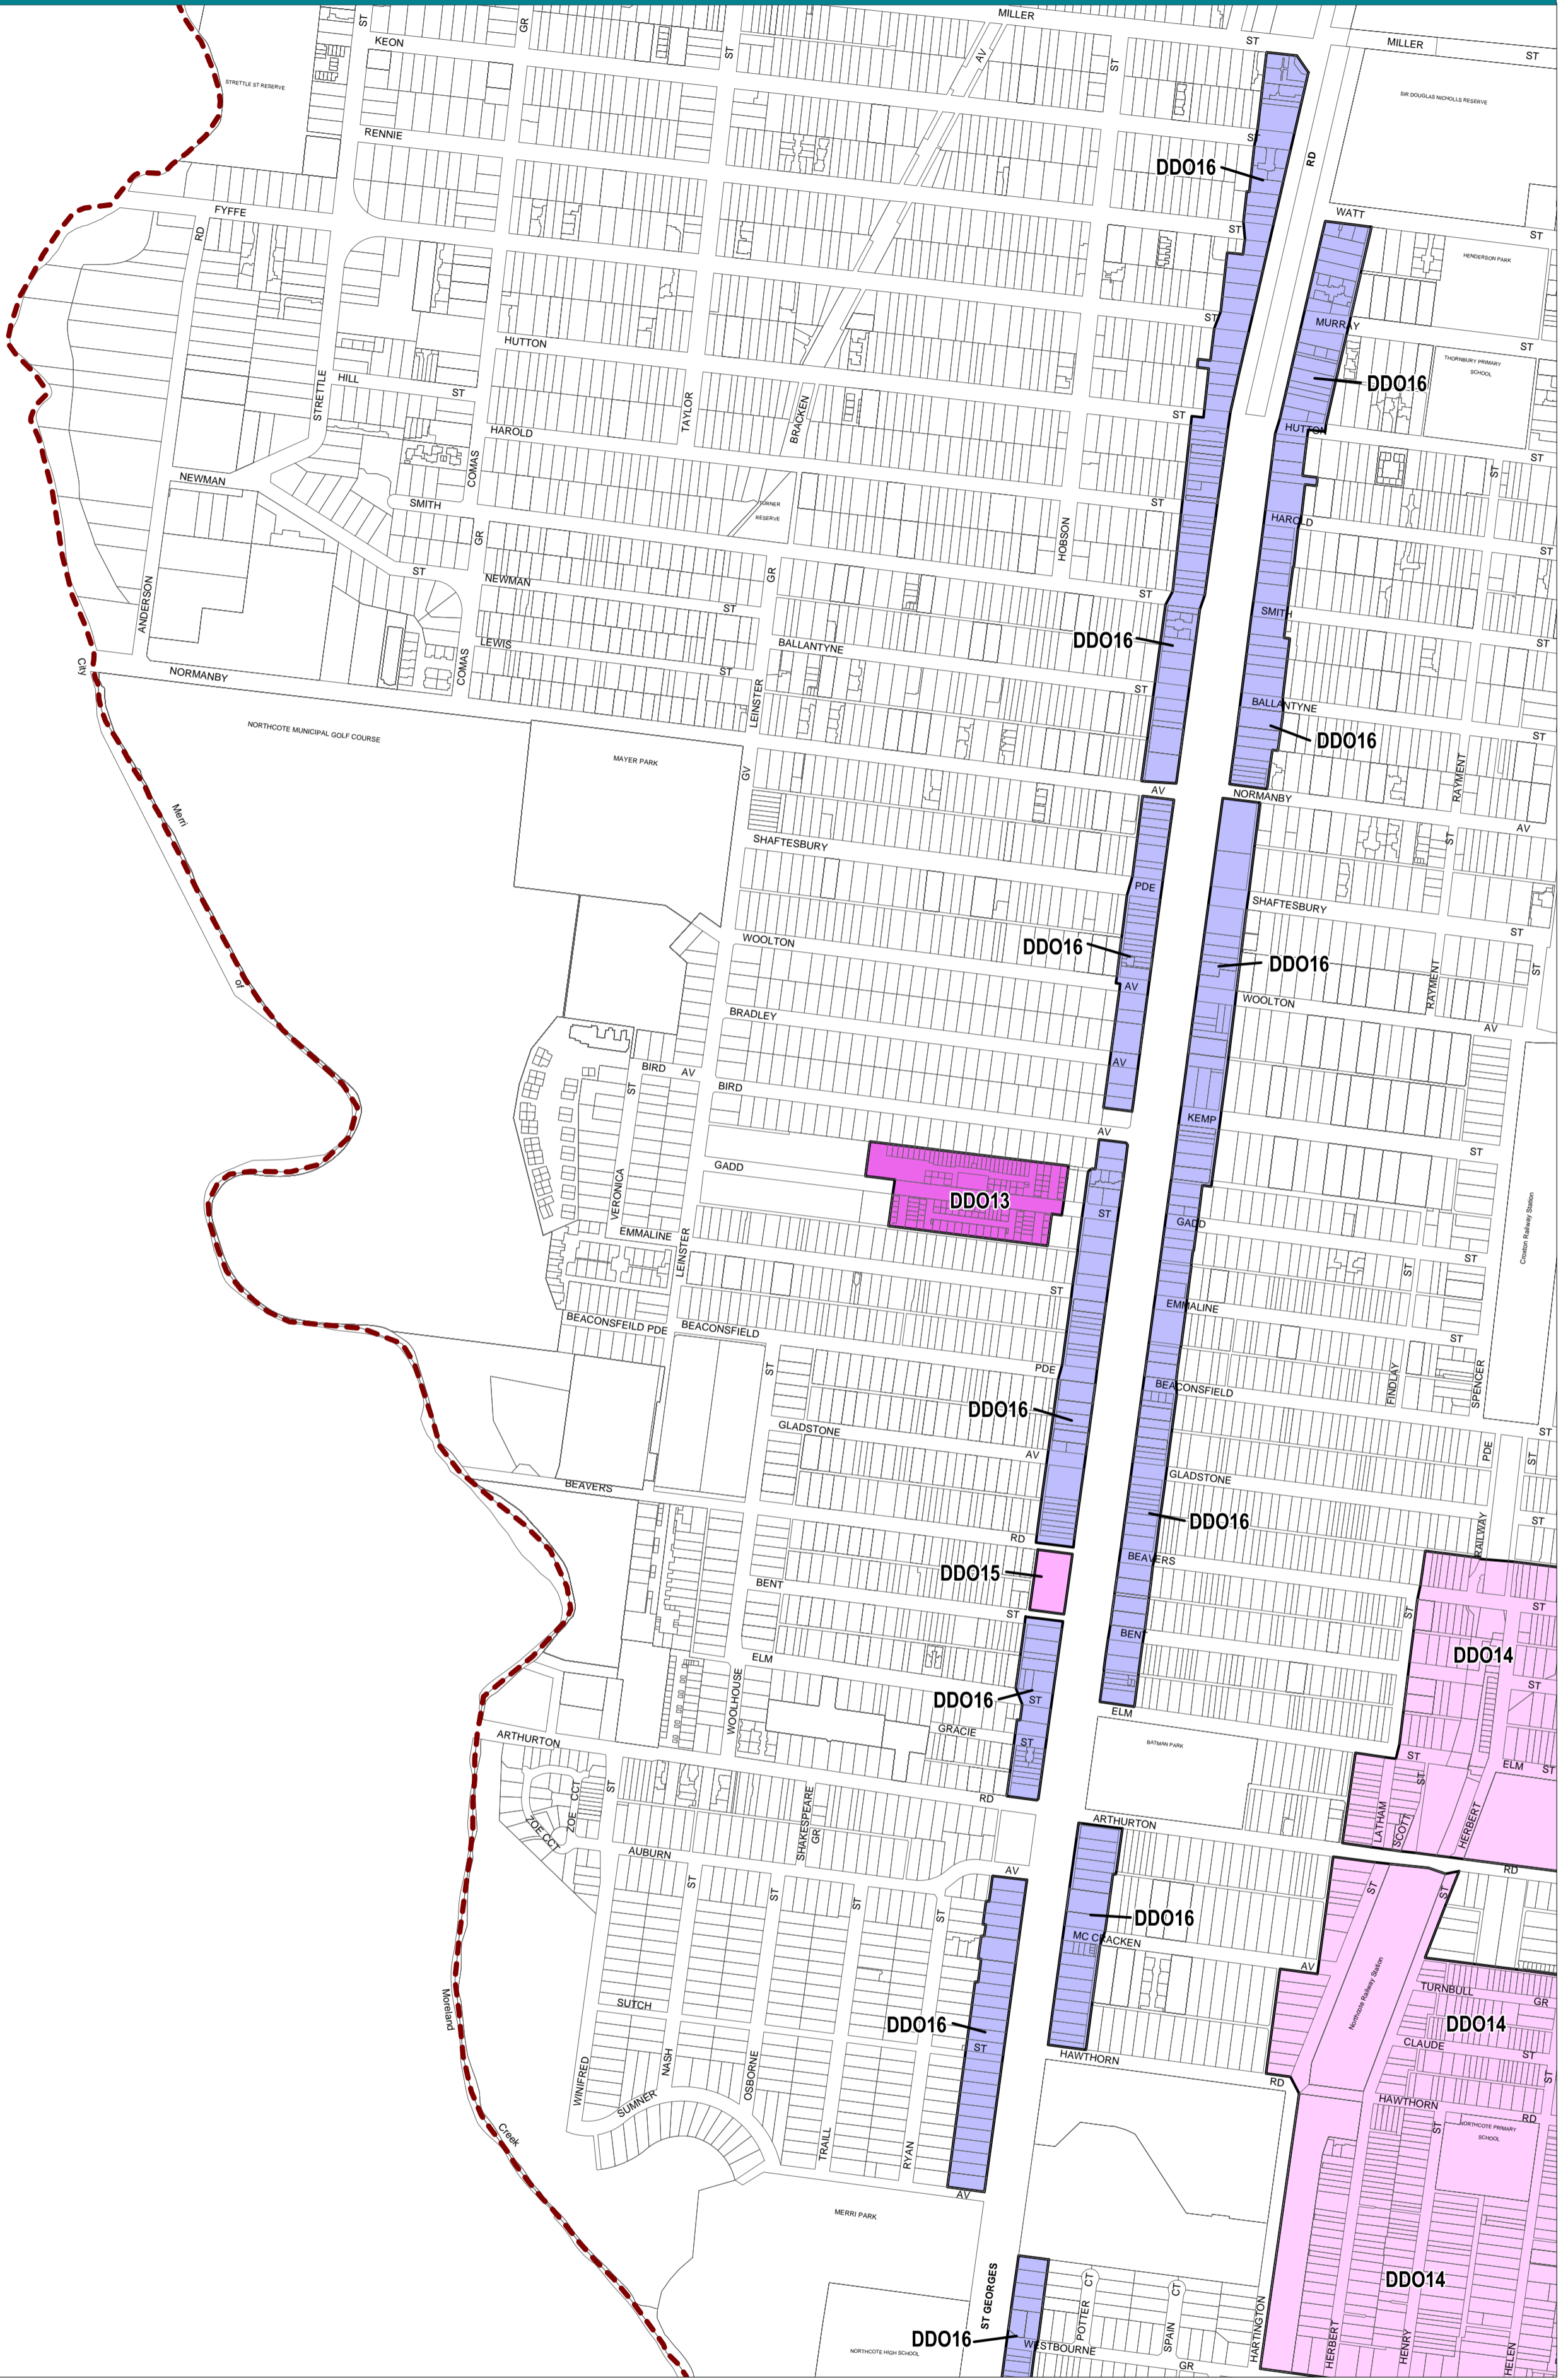

DAREBIN PLANNING SCHEME - LOCAL PROVISION

Overlays

- DDO13 Design And Development Overlay - Schedule 13
- DDO14 Design And Development Overlay - Schedule 14
- DDO15 Design And Development Overlay - Schedule 15
- DDO16 Design And Development Overlay - Schedule 16

--- Municipal Boundary

AUSTRALIAN MAP GRID ZONE 55

PREPARED BY: Planning Mapping Services

Environment, Land, Water and Planning

Printed: 9/9/2016

AMENDMENT C136

INDEX TO ADJOINING METRIC SERIES MAP