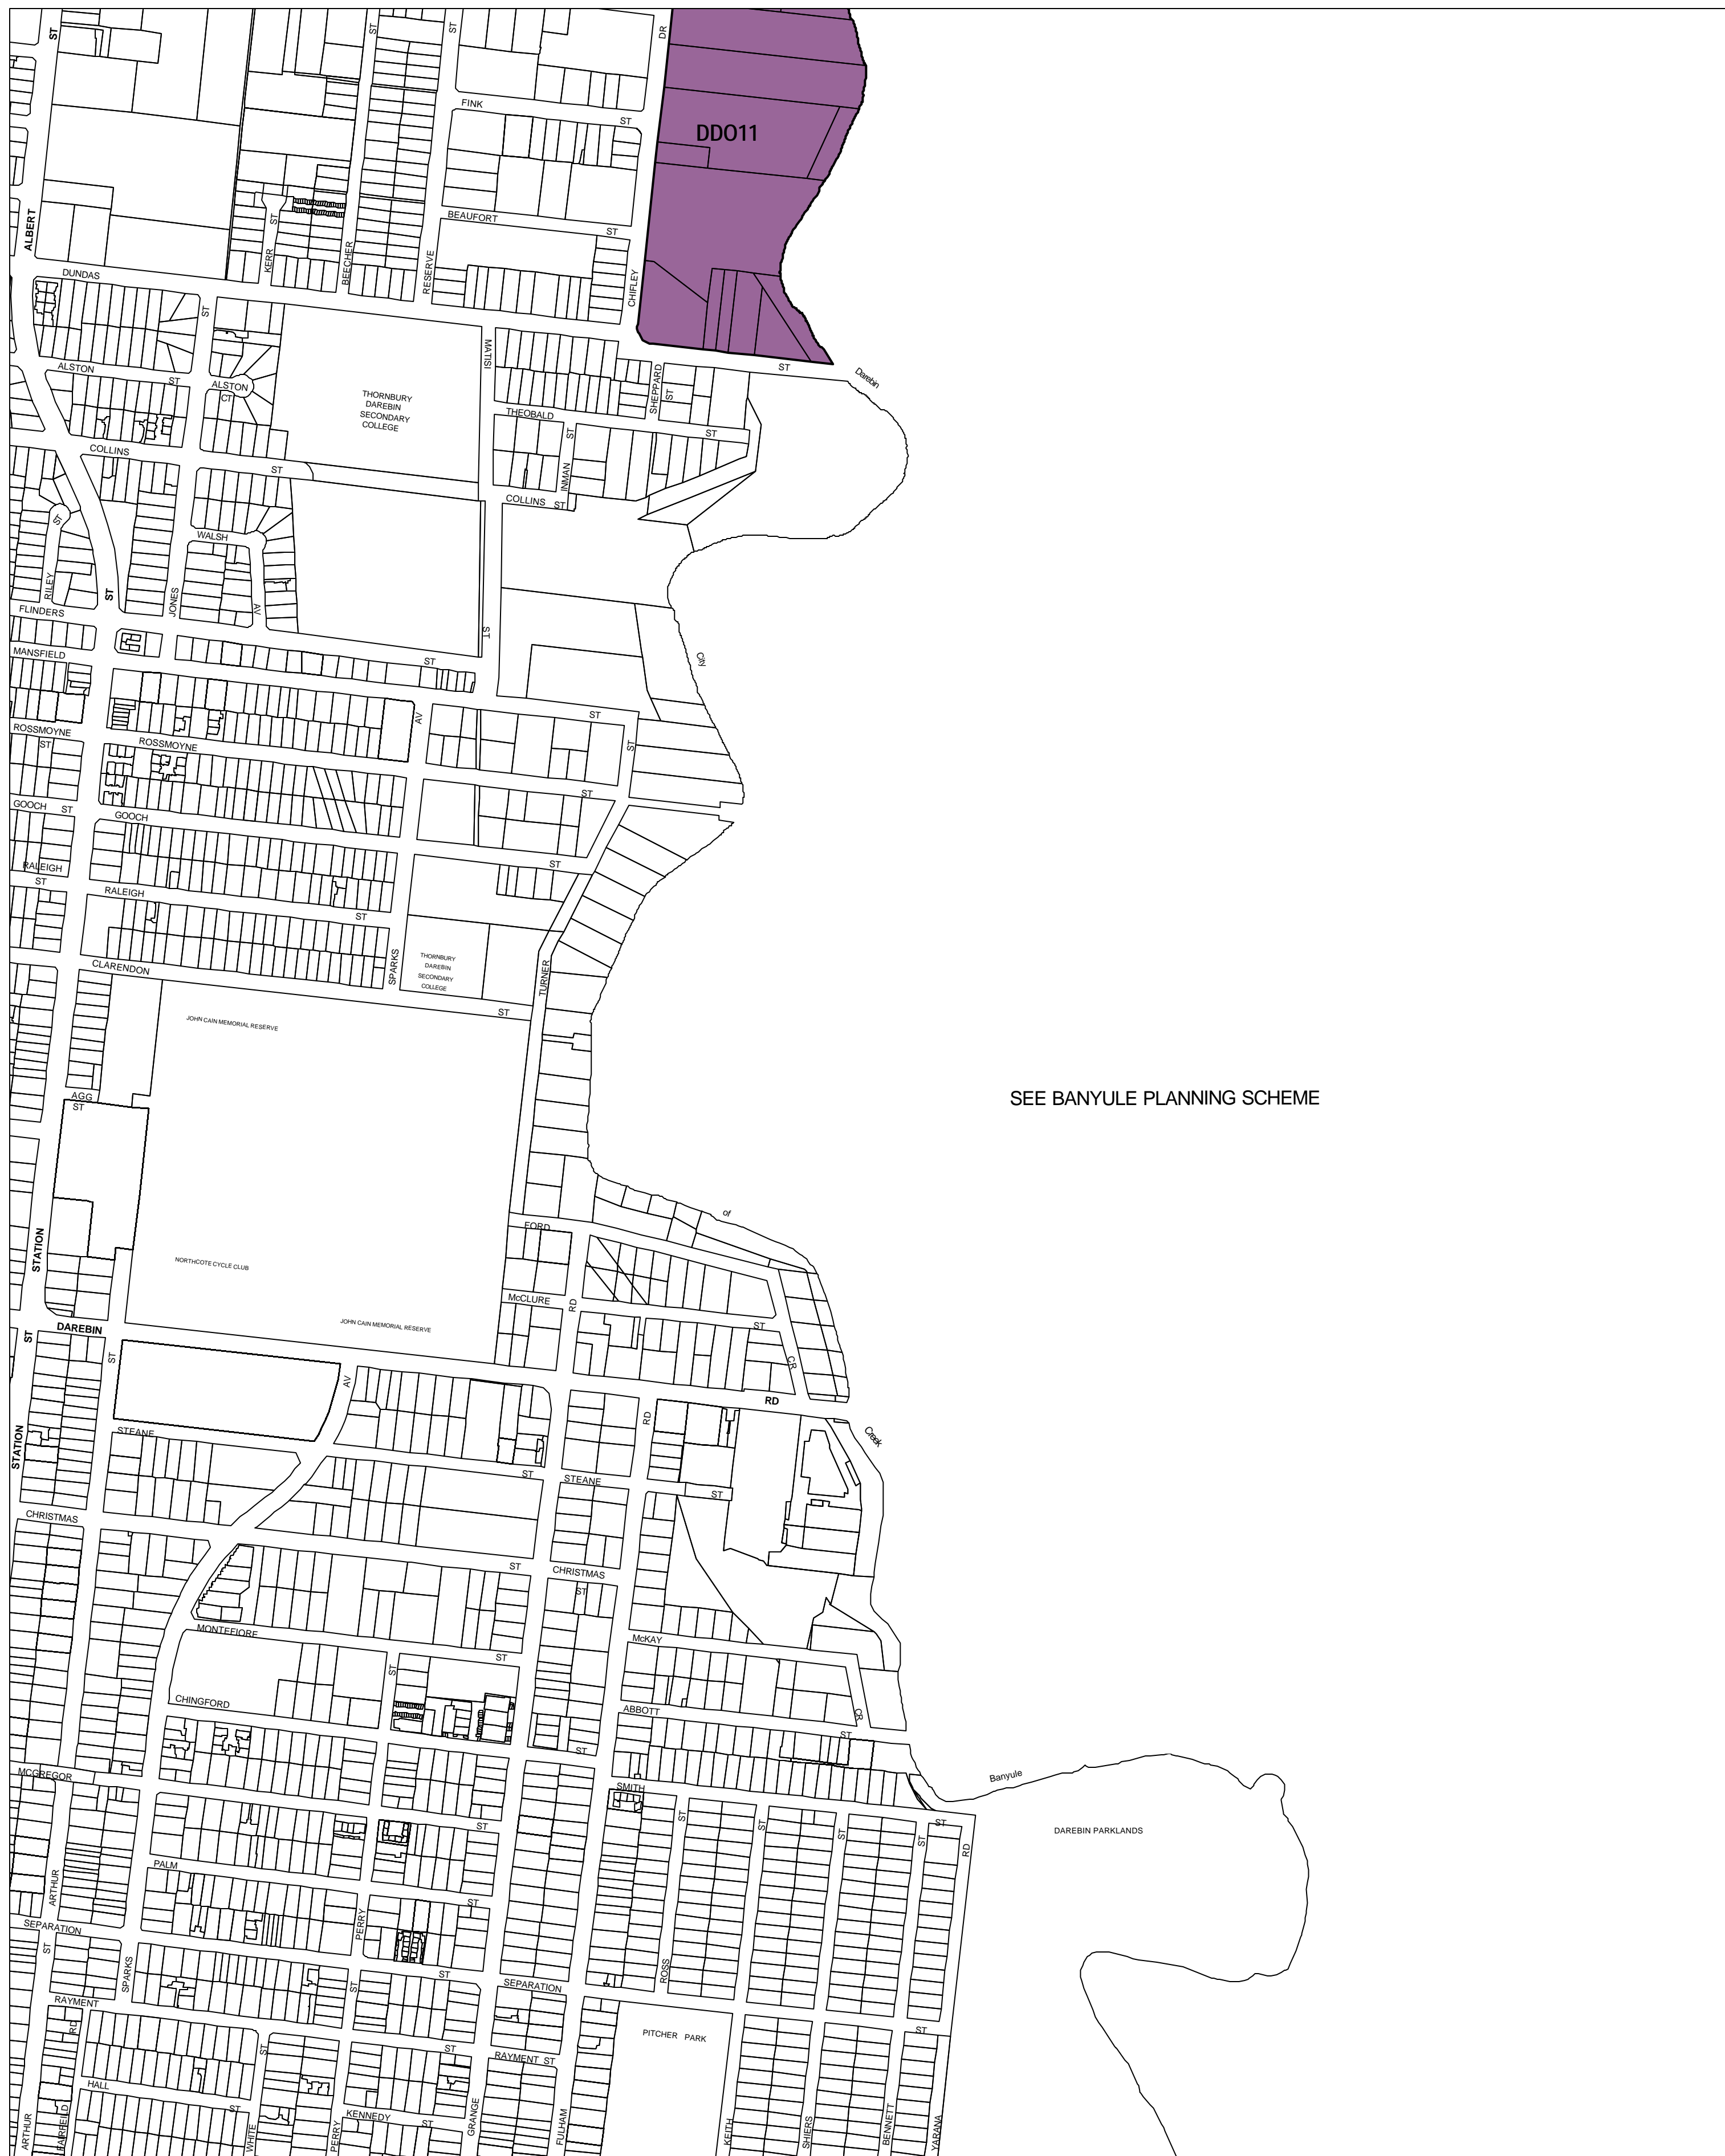

DAREBIN PLANNING SCHEME - LOCAL PROVISION

SEE BANYULE PLANNING SCHEME

Overlays

DDO11 Design And Development Overlay - Schedule 11

100 10 100 200 300 400 500 m

AUSTRALIAN MAP GRID ZONE 55

INDEX TO ADJOINING METRIC SERIES MAP

2	3	4
6	7	8
10	11	12
14	15	16
16	17	18

Printed: 17/1/2008

AMENDMENT C70