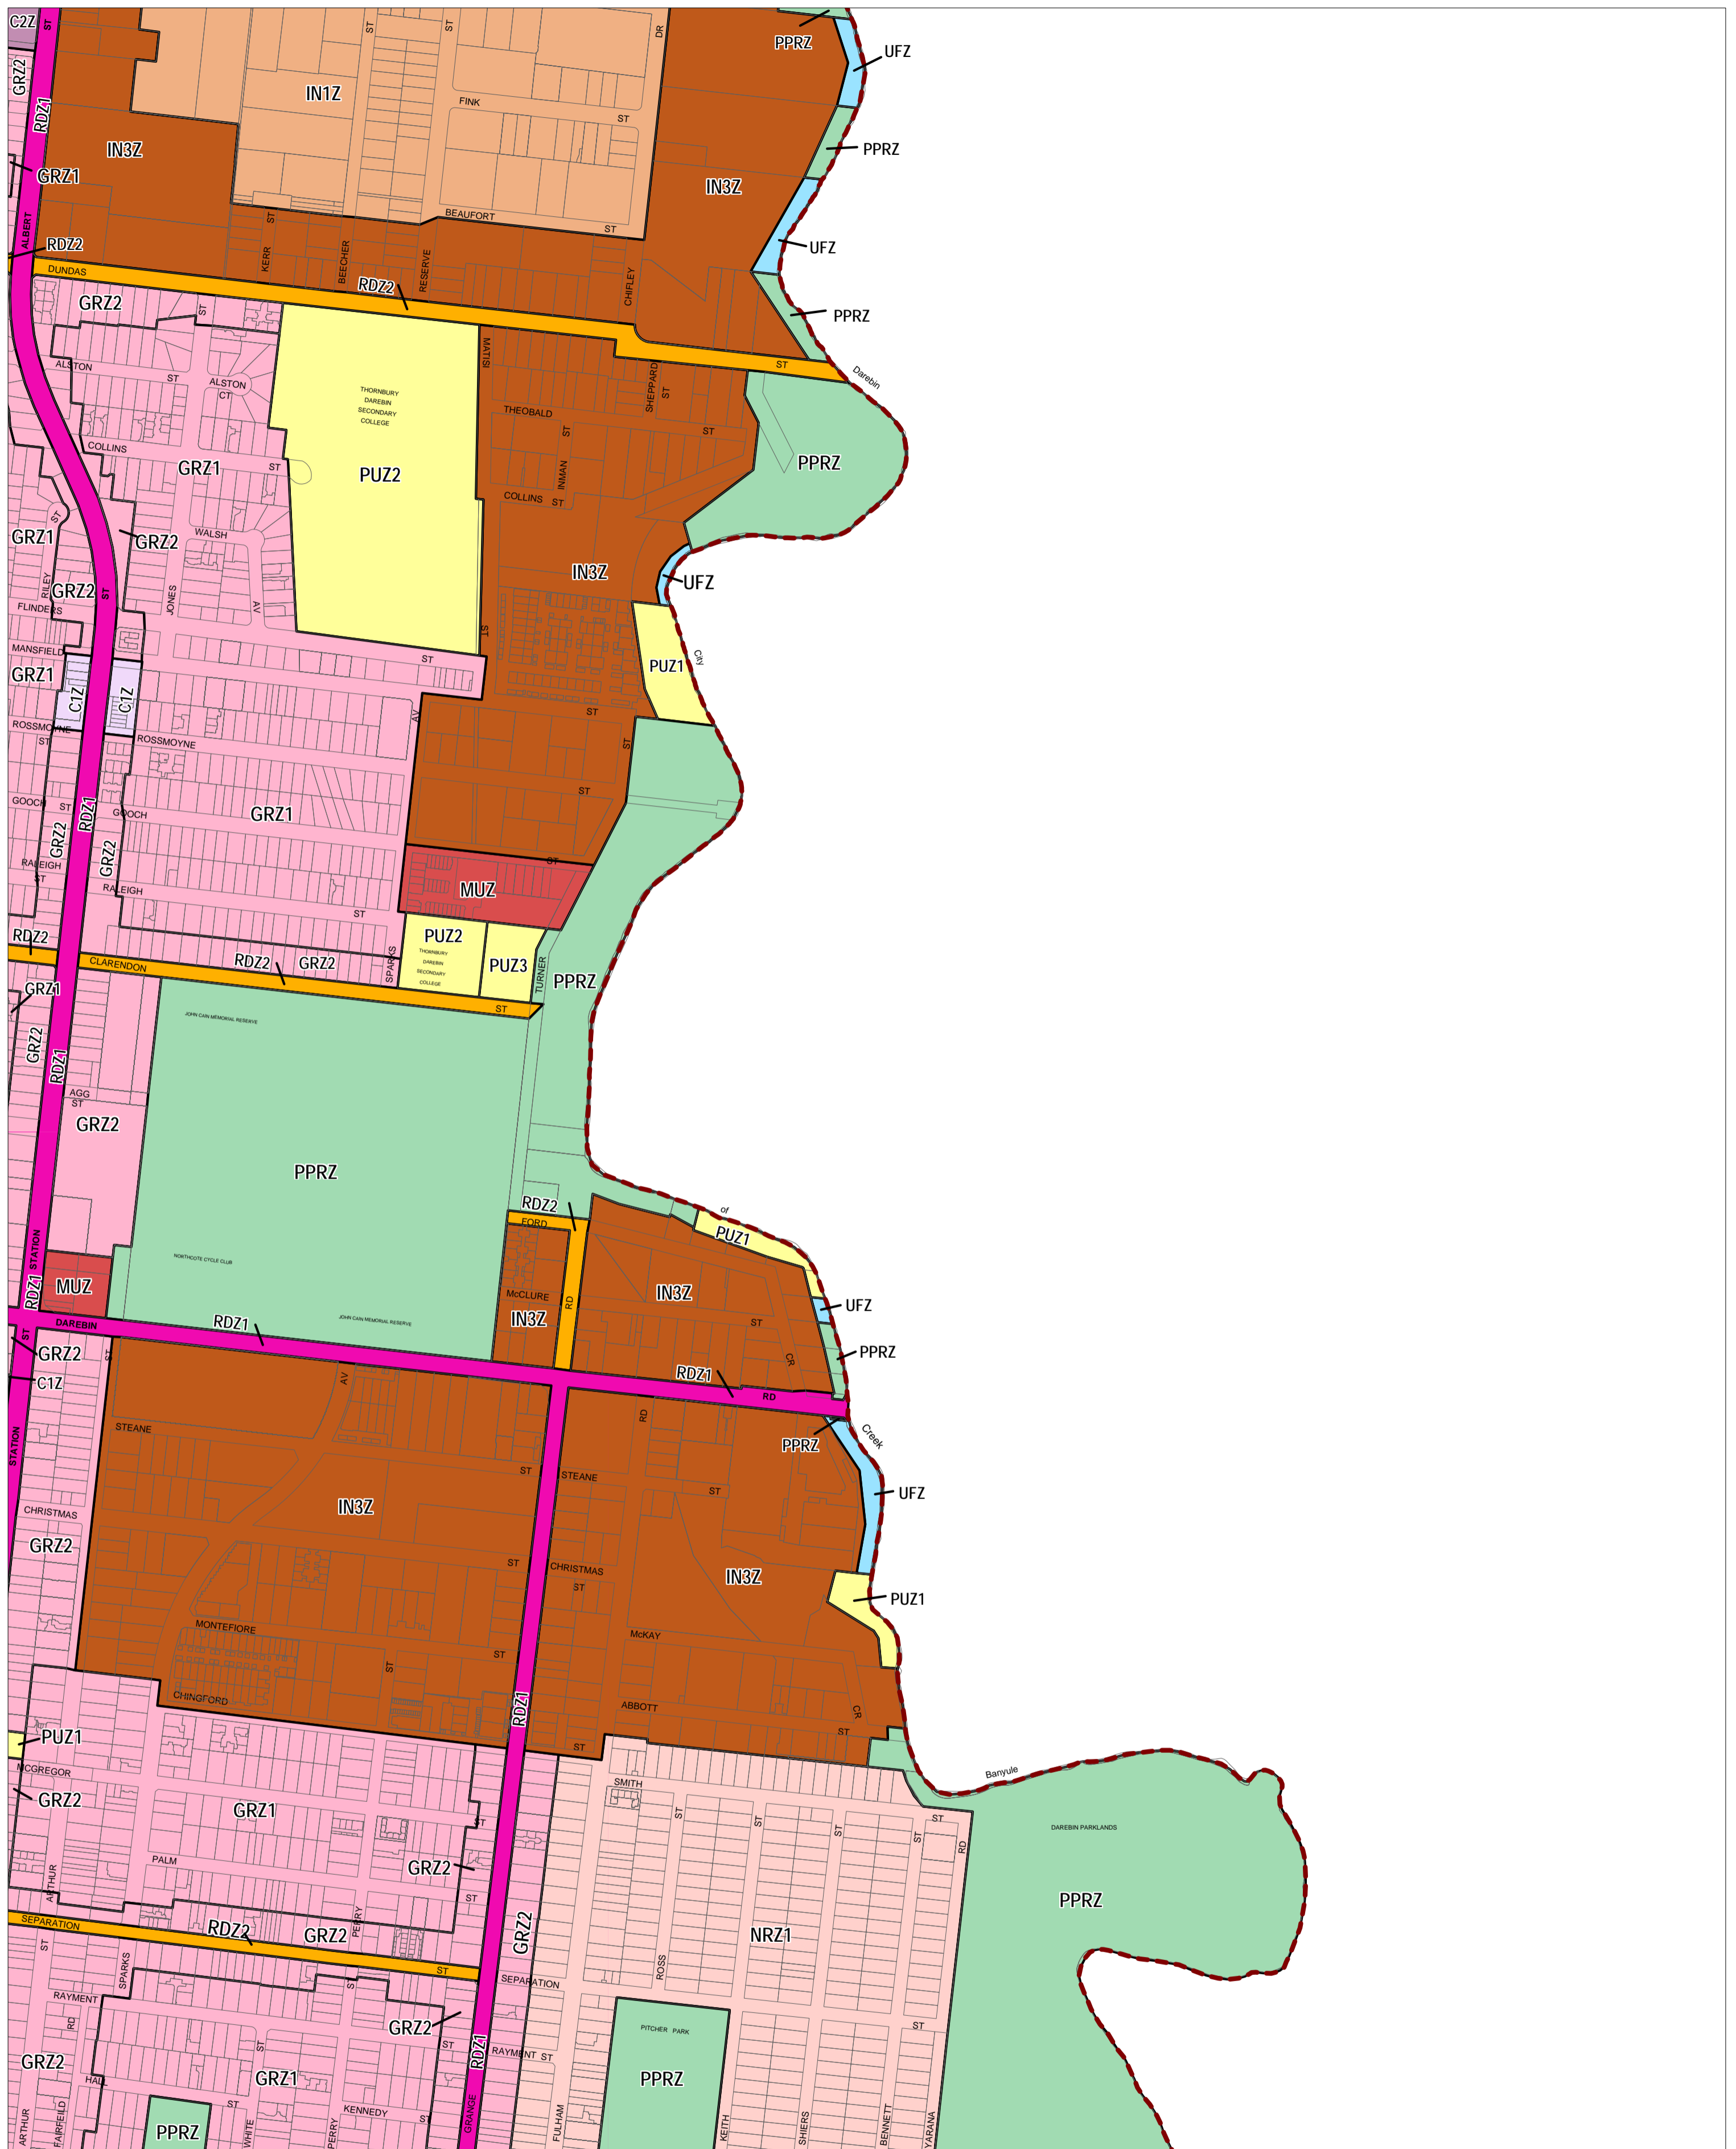

DAREBIN PLANNING SCHEME - LOCAL PROVISION

Commercial	Public Use Zone - Service And Utility	Special Purpose
C1Z Commercial 1 Zone	PUZ1	UFZ Urban Floodway Zone
C2Z Commercial 2 Zone		
Industrial	Road Zone - Category 1	
IN1Z Industrial 1 Zone	RDZ1	
IN3Z Industrial 3 Zone	RDZ2	
Public Land	Residential	
PPRZ Public Park And Recreation Zone	GRZ1 General Residential Zone - Schedule 1	
PUZ2 Public Use Zone - Education	GRZ2 General Residential Zone - Schedule 2	
PUZ3 Public Use Zone - Health And Community	MUZ Mixed Use Zone	
	NRZ1 Neighbourhood Residential Zone - Schedule 1