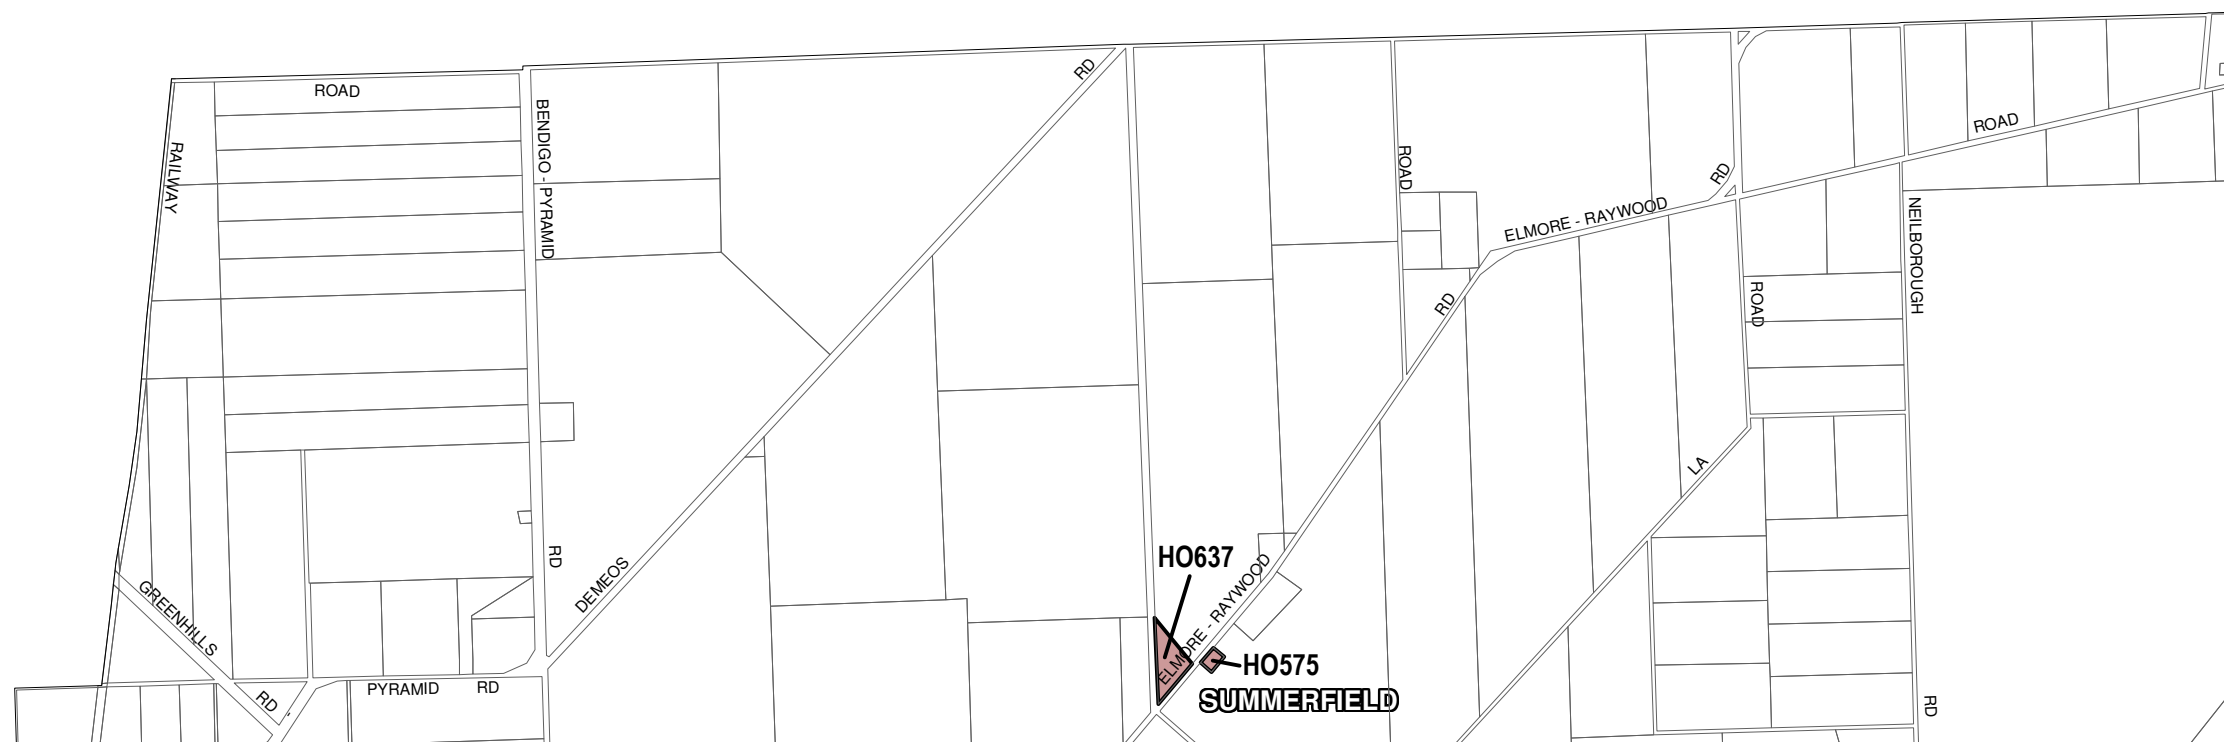

GREATER BENDIGO PLANNING SCHEME - LOCAL PROVISION

Overlays

H0 Heritage Overlay

AUSTRALIAN MAP GRID ZONE 55

Printed: 12/4/2013

AMENDMENT C162(PART 1)