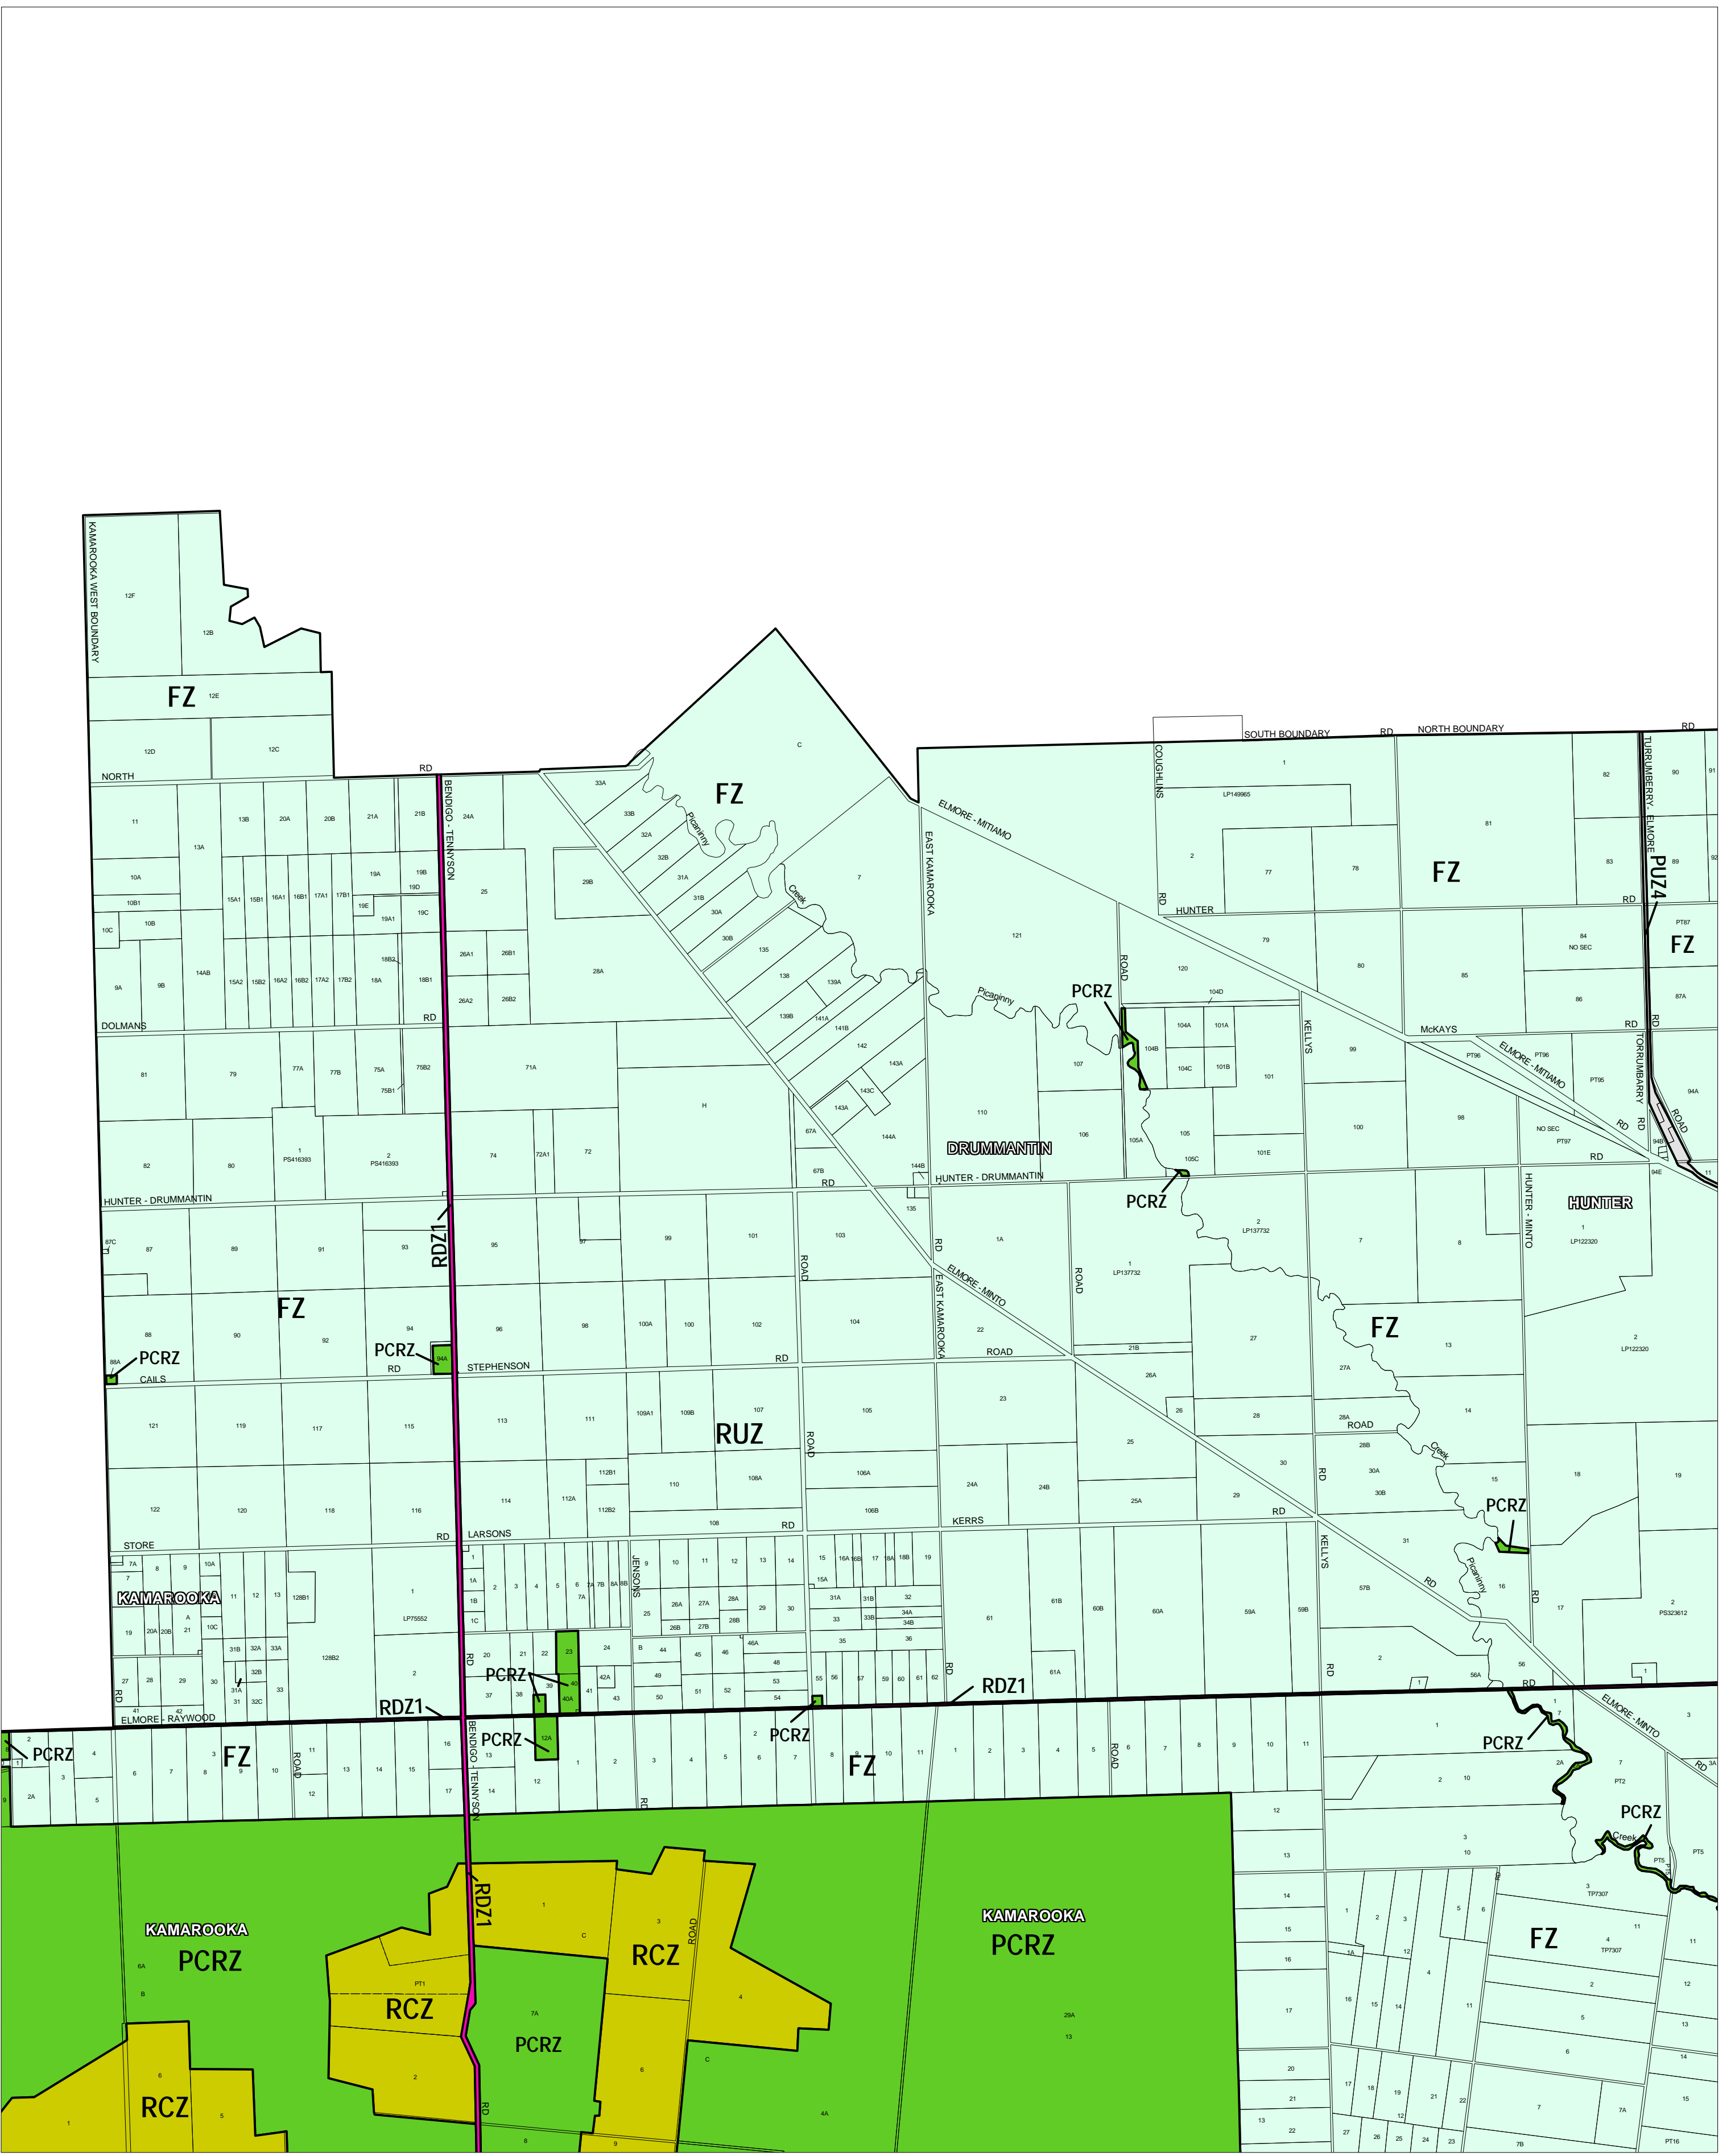

GREATER BENDIGO PLANNING SCHEME - LOCAL PROVISION

Public Land	
	Public Conservation And Resource Zone
	Public Use Zone Transport
	Road Zone Category 1
Rural	
	Farming Zone
	Rural Conservation Zone

THIS MAP INCORPORATES APPROVED ZONES AS AT: 25/01/06 AMENDMENT C67

Printed: 5/5/2006