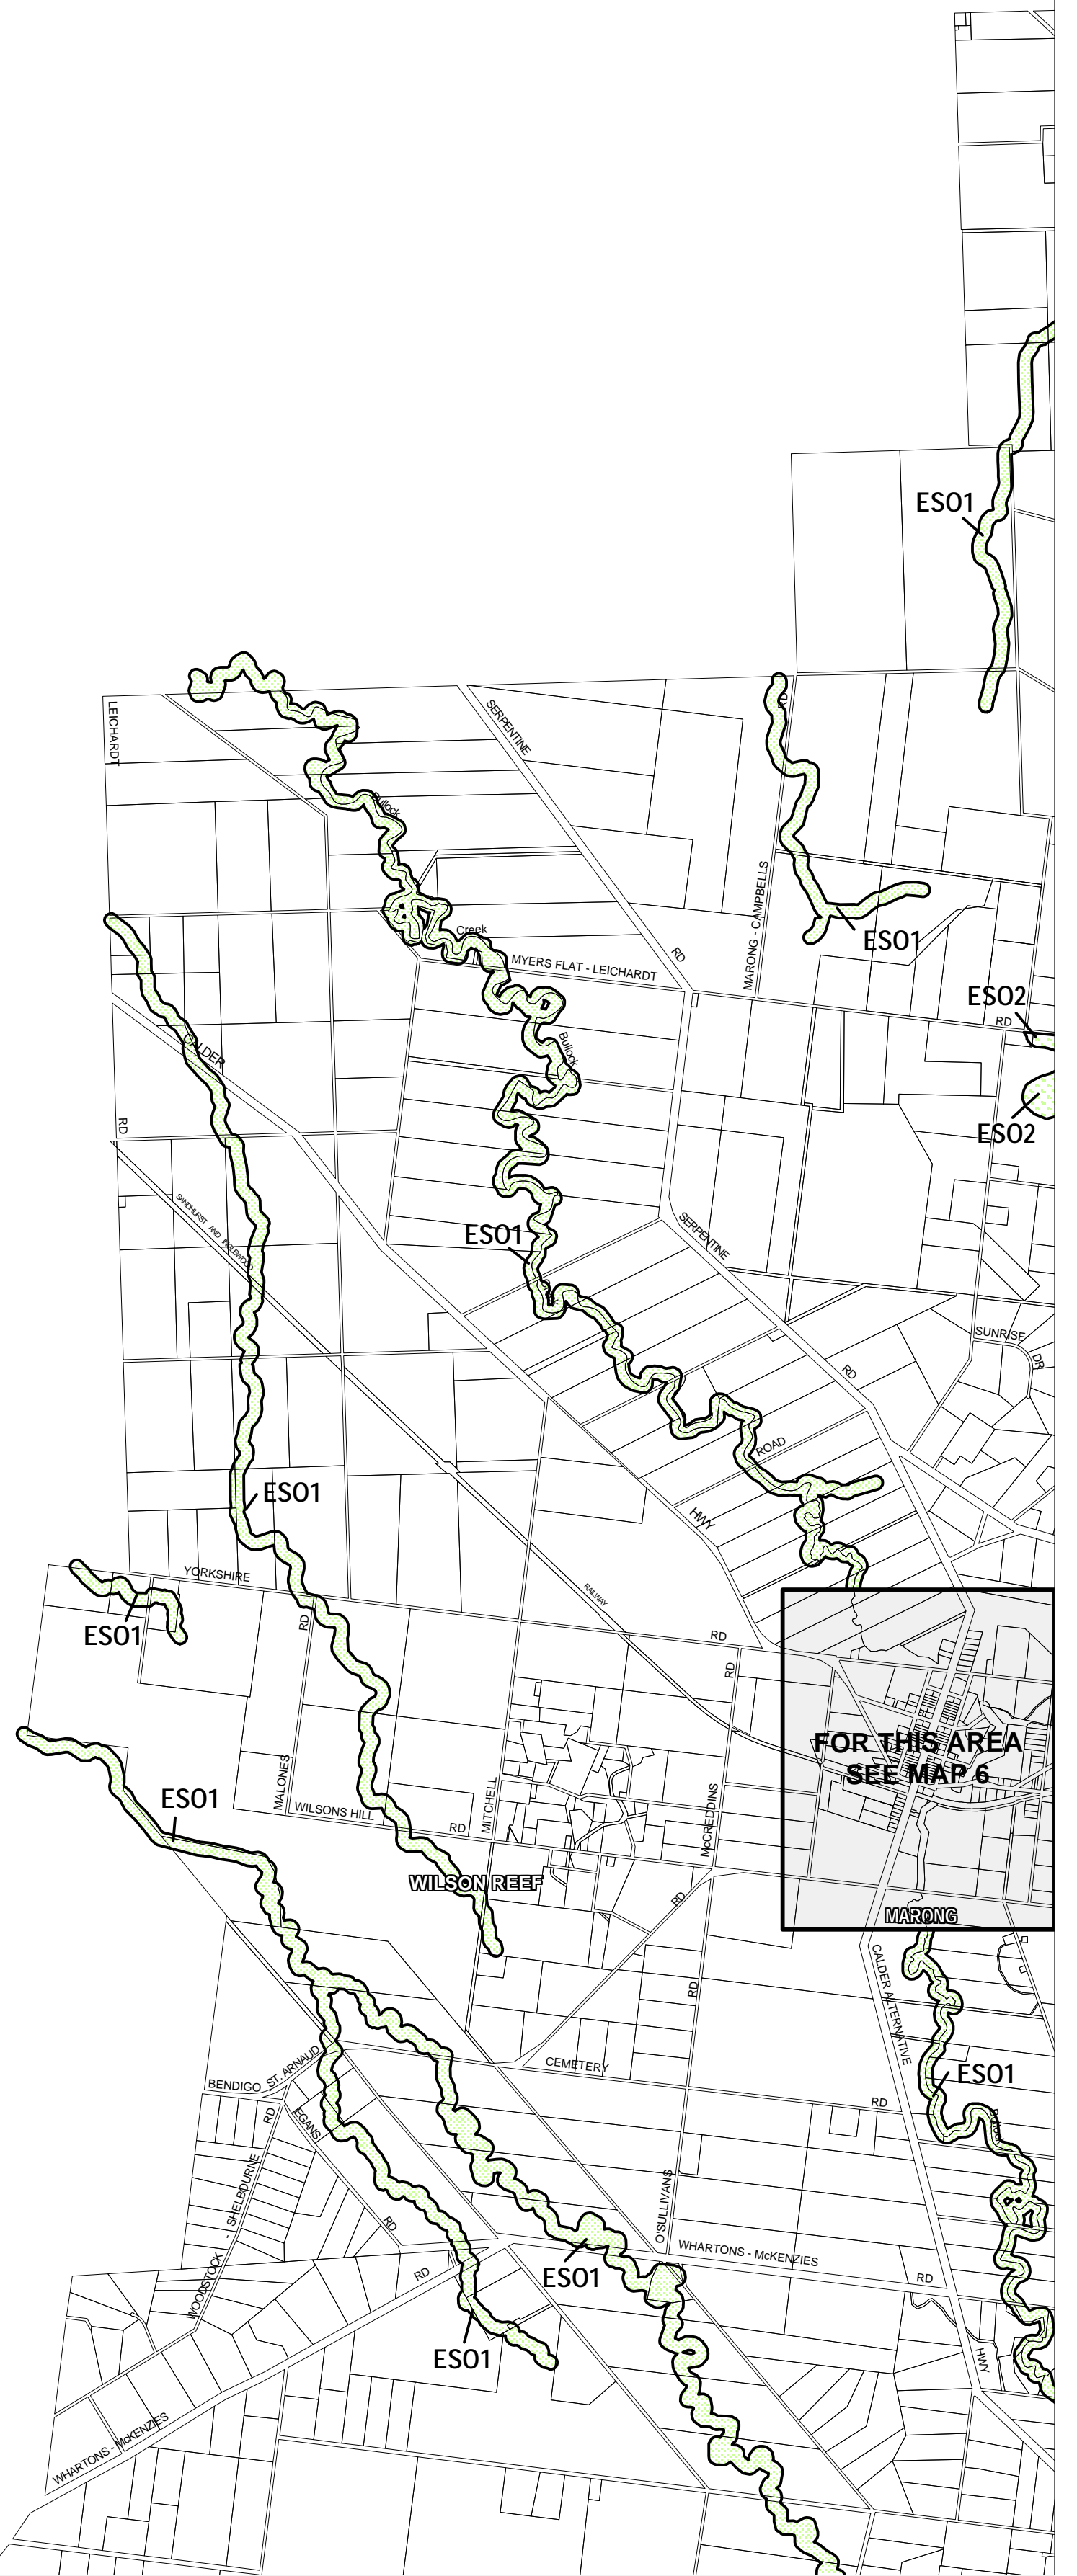

GREATER BENDIGO PLANNING SCHEME - LOCAL PROVISION

Overlays

AUSTRALIAN MAP GRID ZONE 55

INDEX TO ADJOINING METRIC SERIES MAP

Printed: 25/6/2007