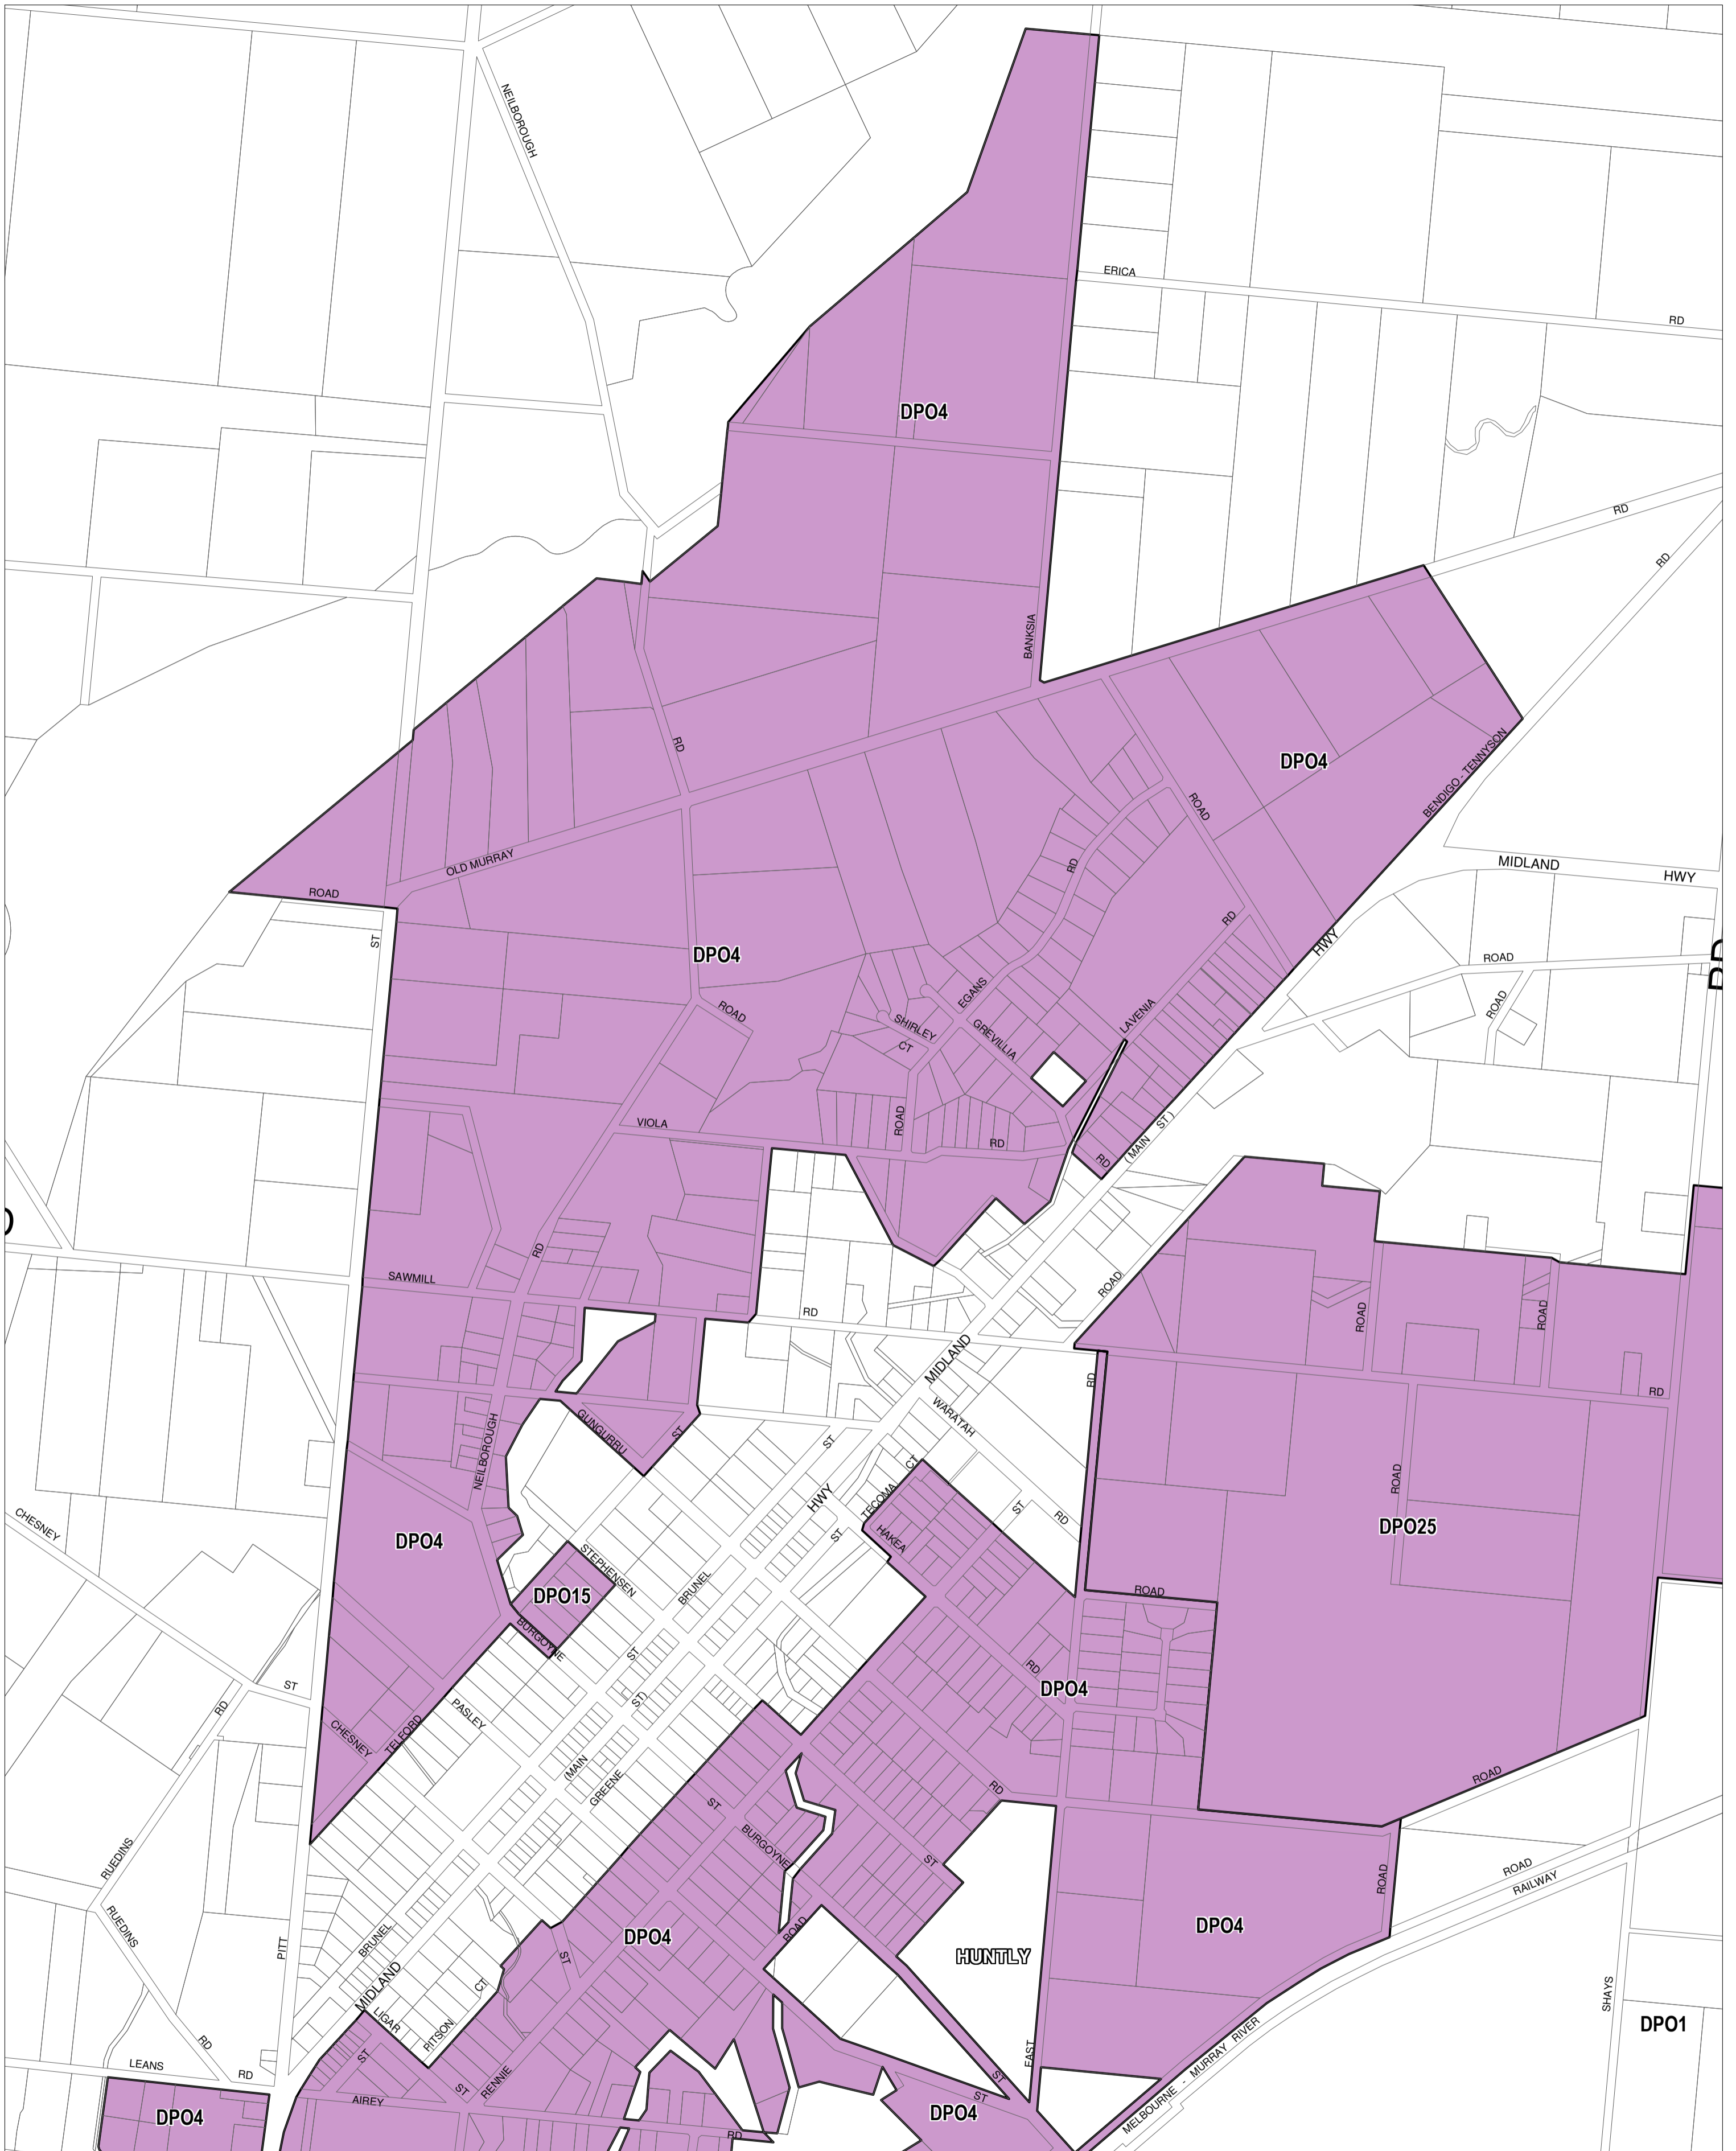

GREATER BENDIGO PLANNING SCHEME - LOCAL PROVISION

AUSTRALIAN MAP GRID ZONE 55

Printed: 19/3/2012

AMENDMENT C109