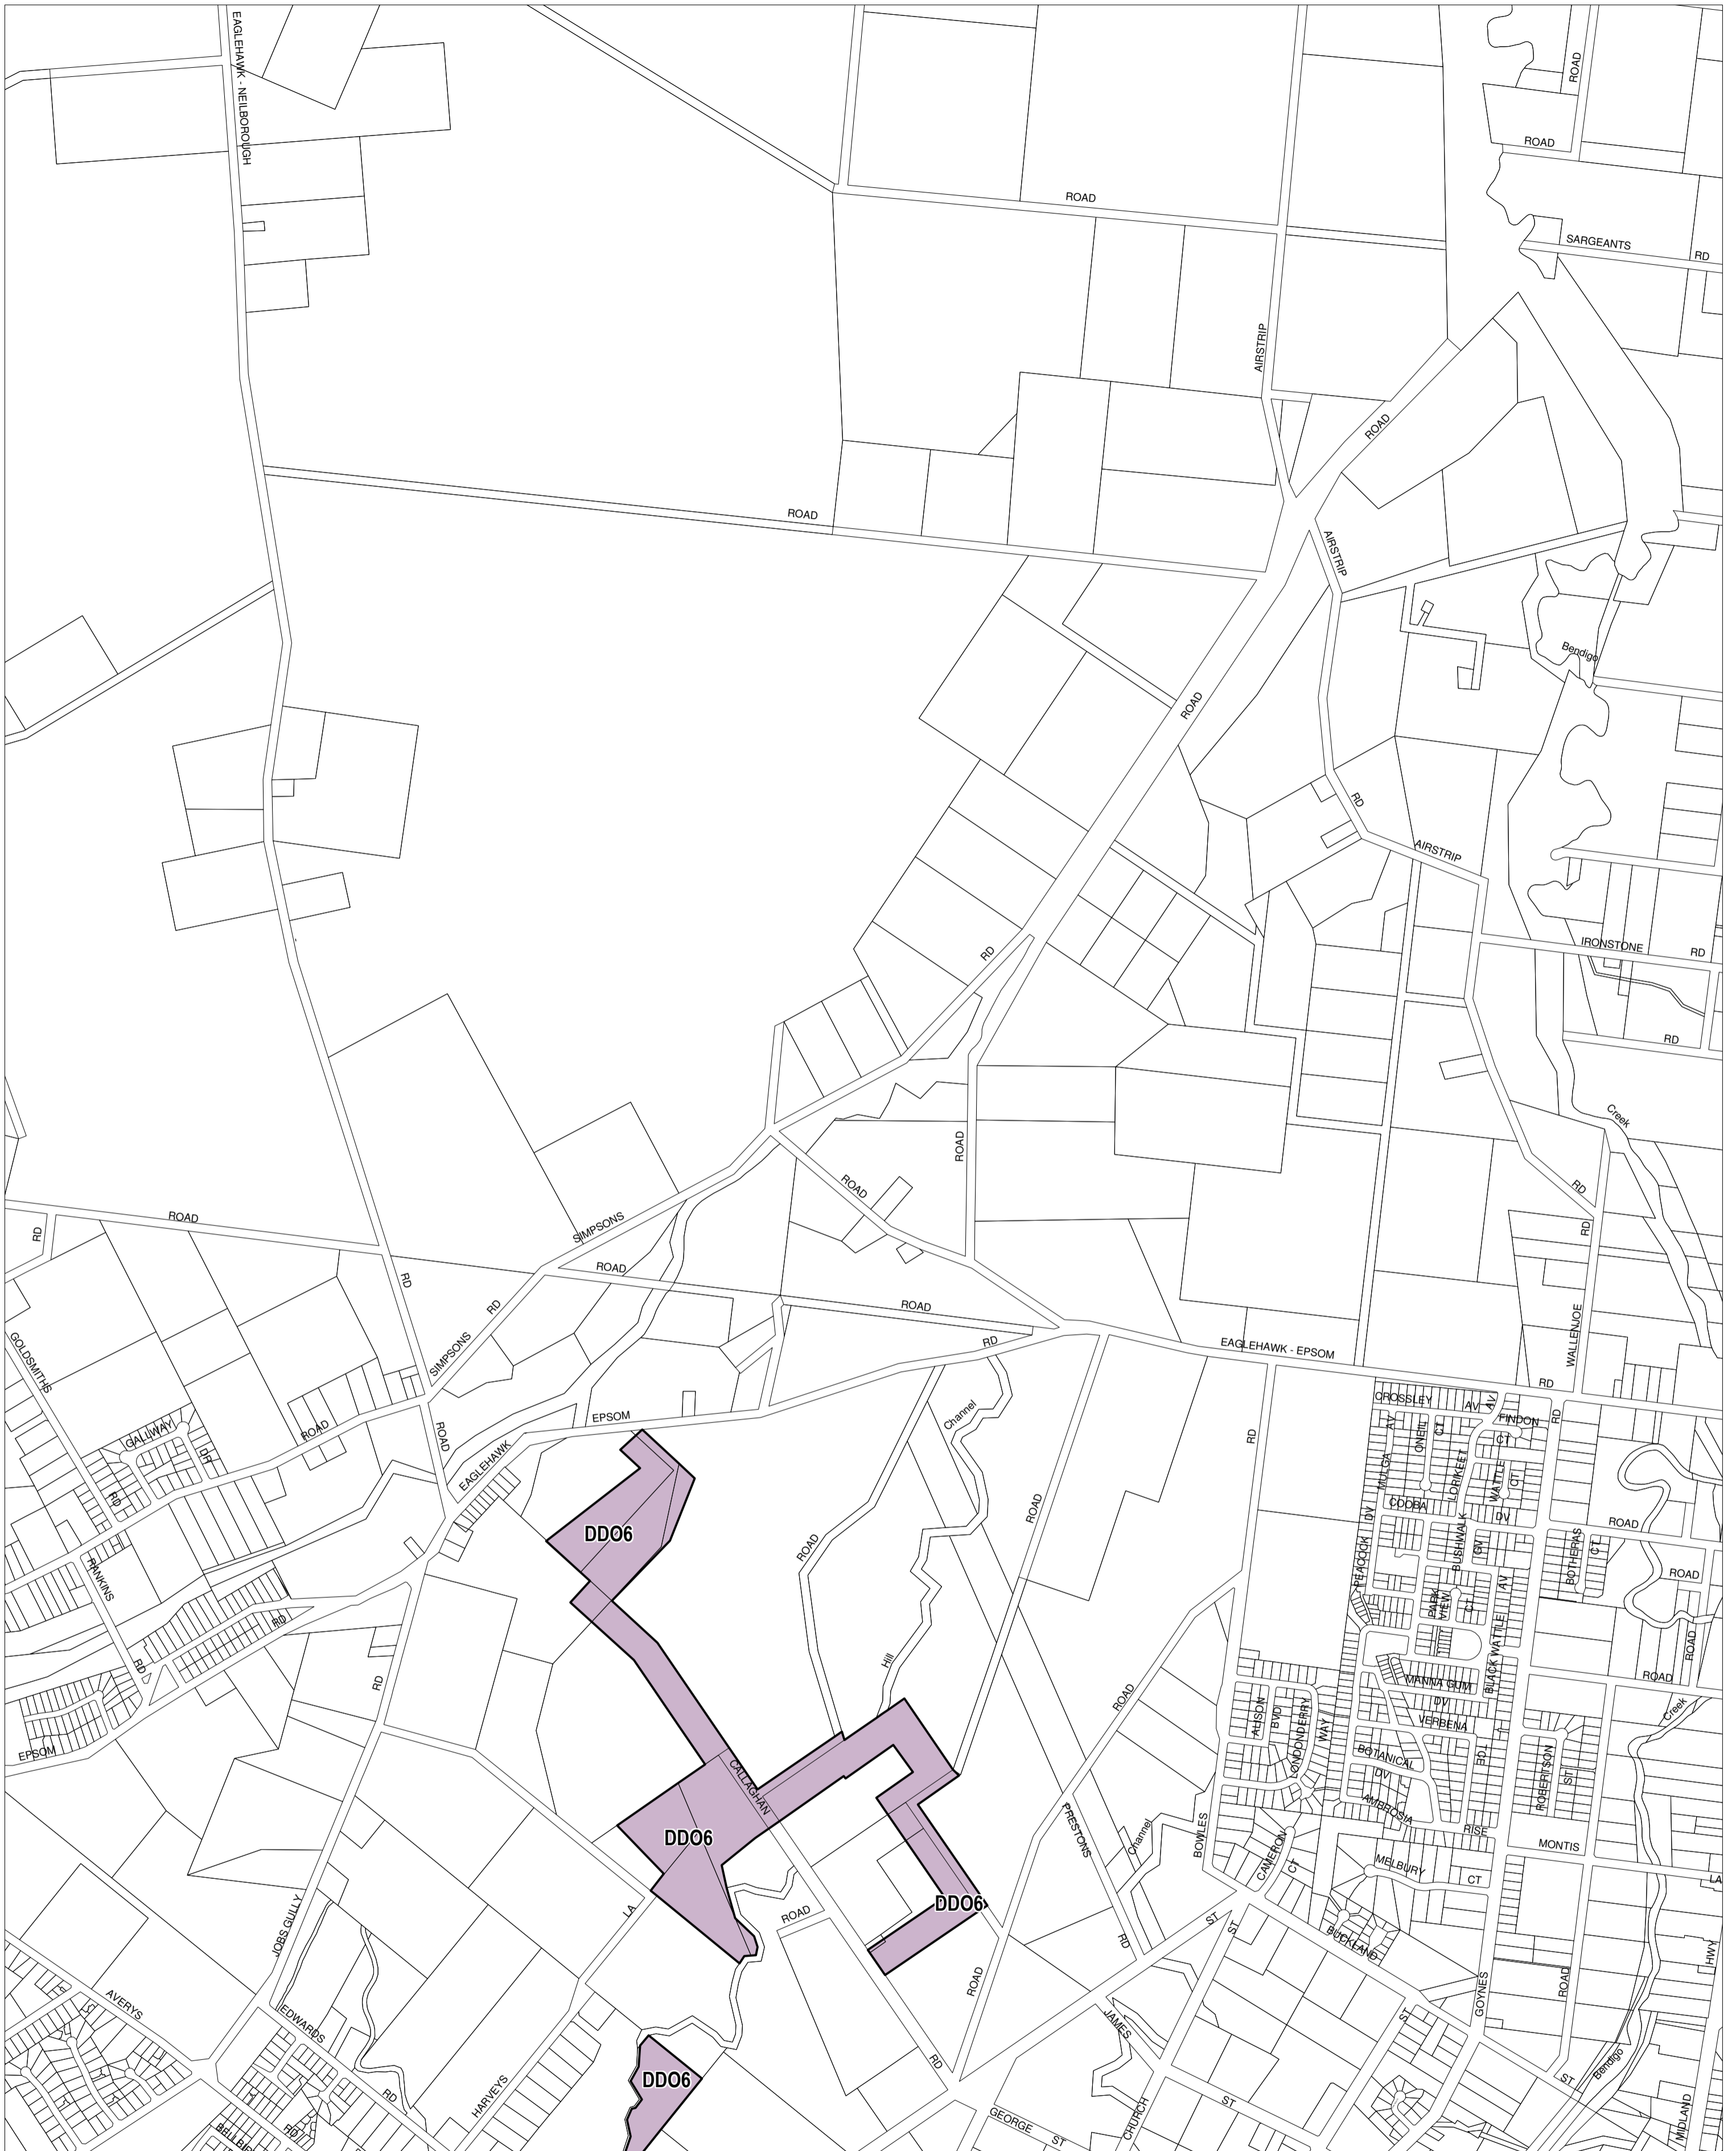

GREATER BENDIGO PLANNING SCHEME - LOCAL PROVISION

Overlays

DD06 Design And Development Overlay - Schedule 6

AUSTRALIAN MAP GRID ZONE 55

INDEX TO ADJOINING METRIC SERIES MAP

Printed: 28/3/2011

AMENDMENT C133