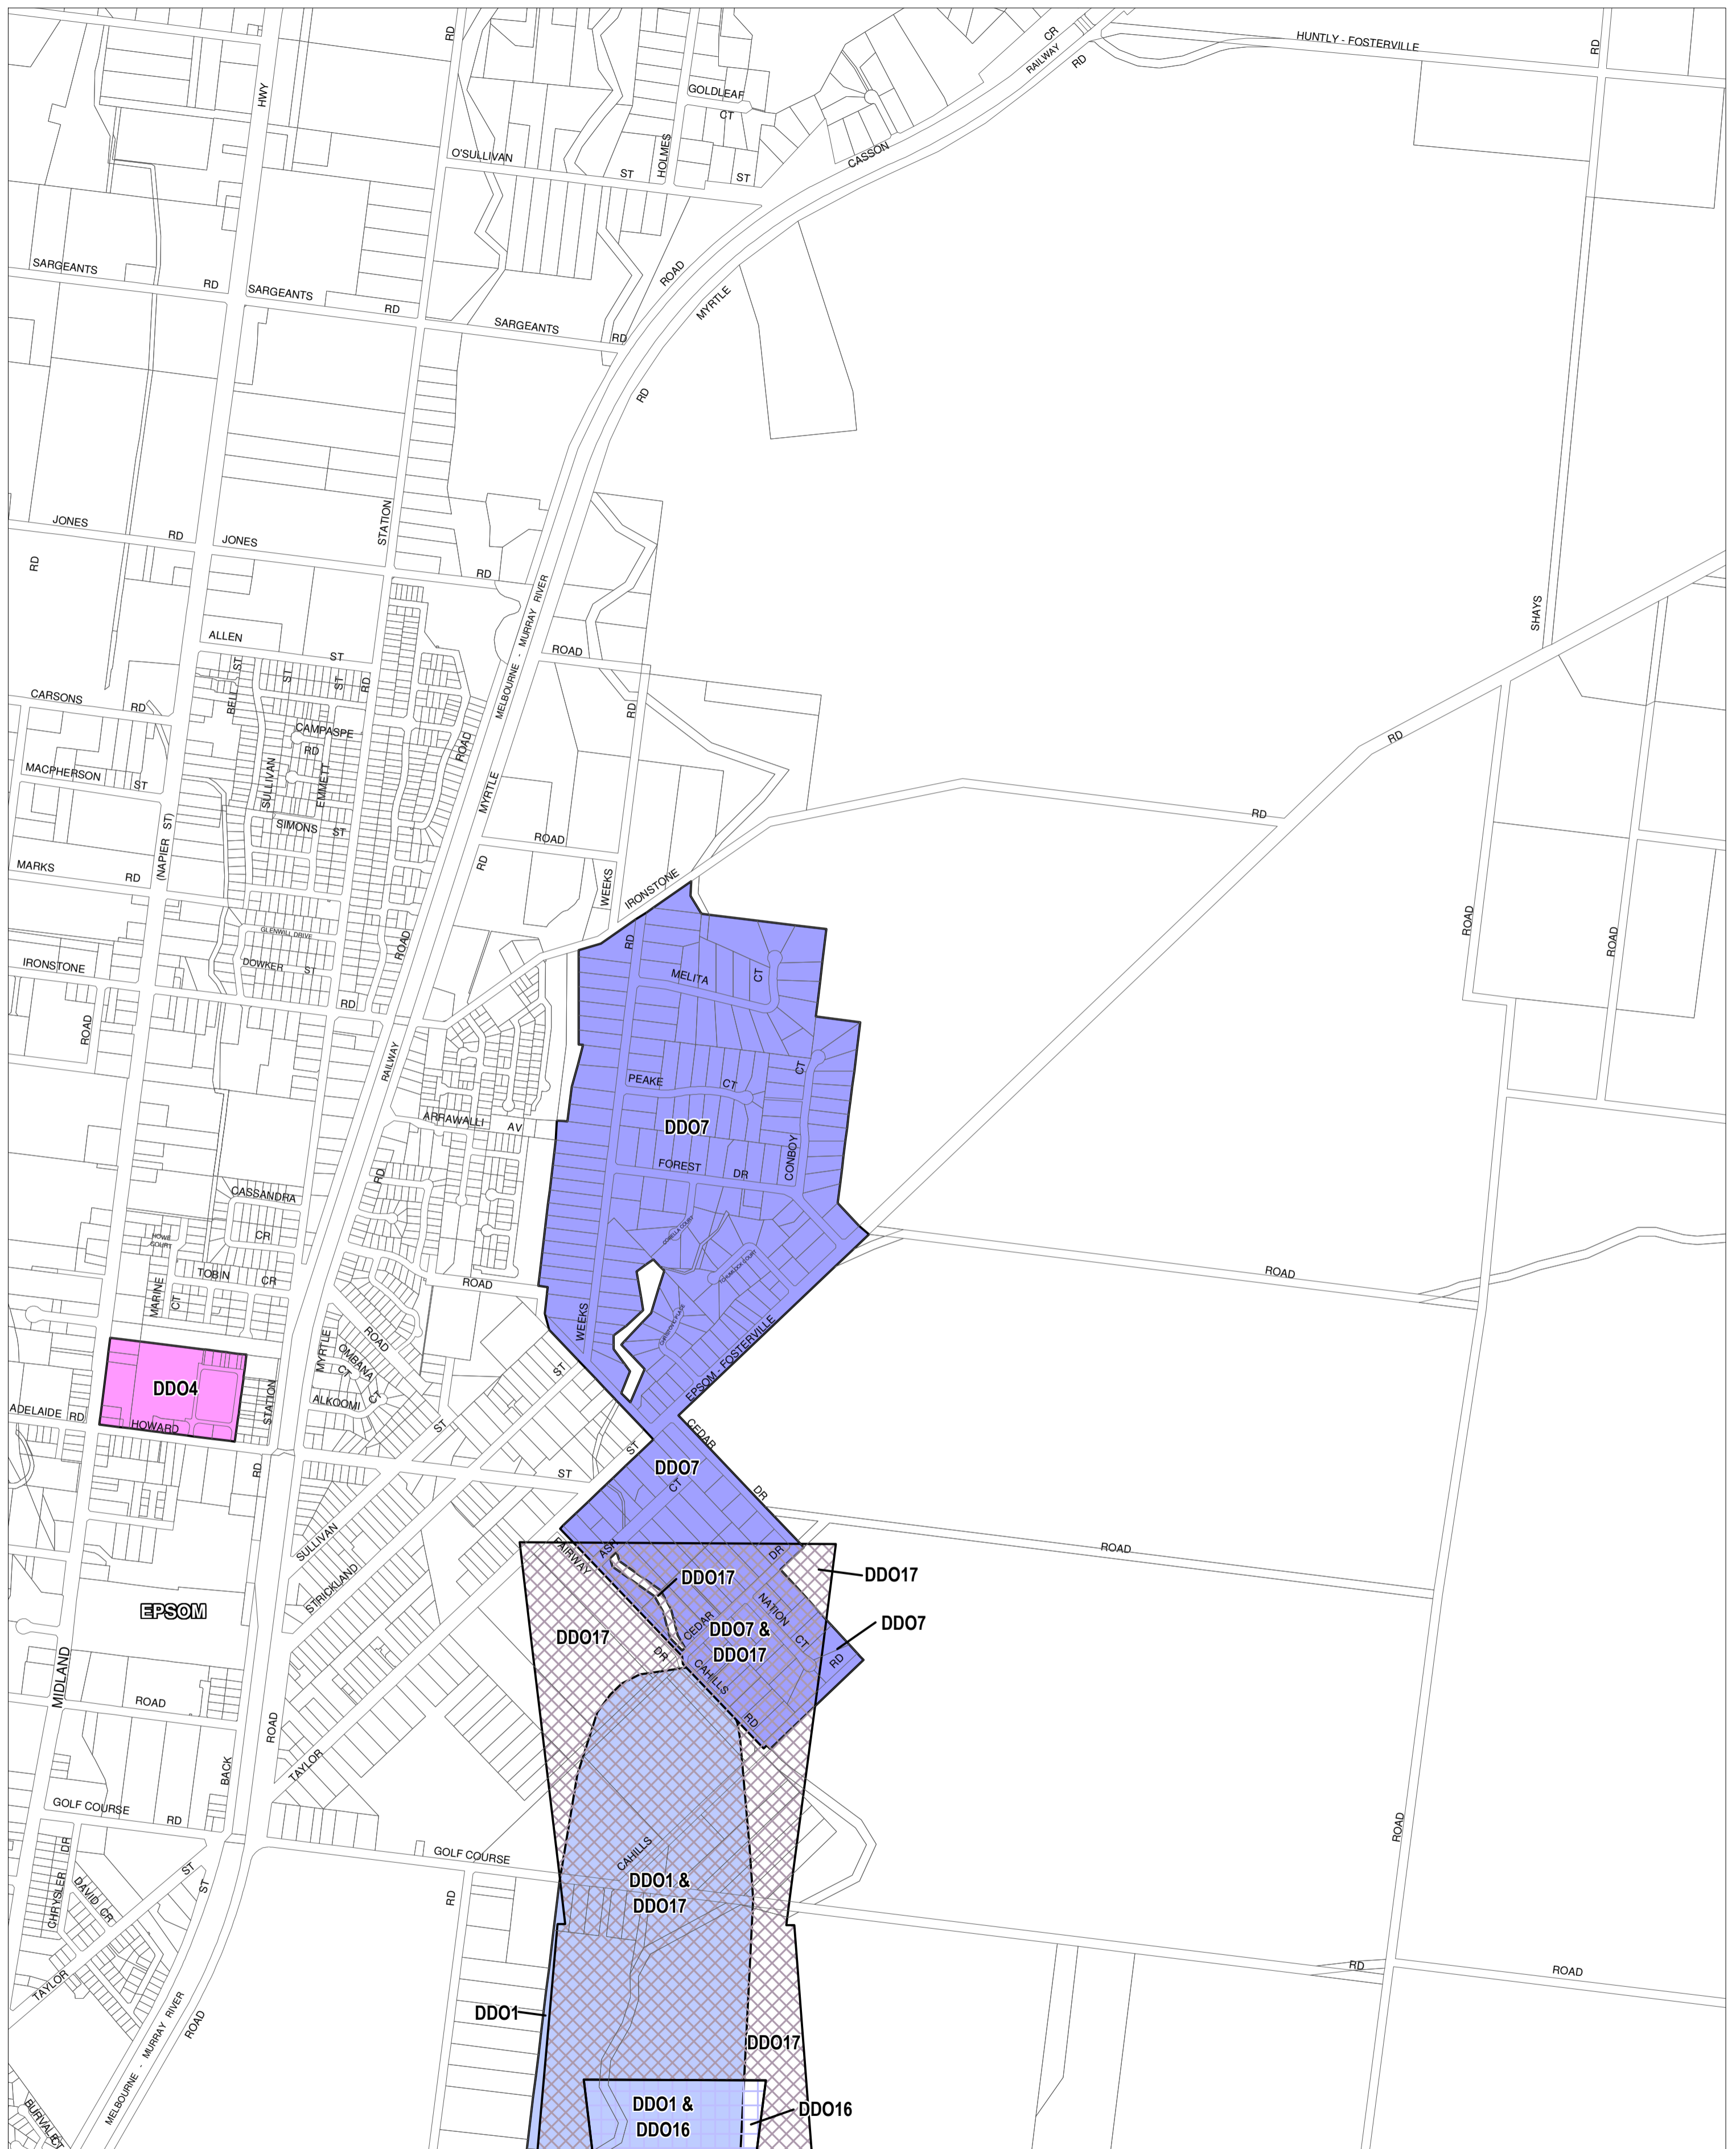

GREATER BENDIGO PLANNING SCHEME - LOCAL PROVISION

Overlays	Description
DDO1	Design And Development Overlay - Schedule 1
DDO16	Design And Development Overlay - Schedule 16
DDO17	Design And Development Overlay - Schedule 17
DDO4	Design And Development Overlay - Schedule 4
DDO7	Design And Development Overlay - Schedule 7

Printed: 10/8/2015

AMENDMENT C175