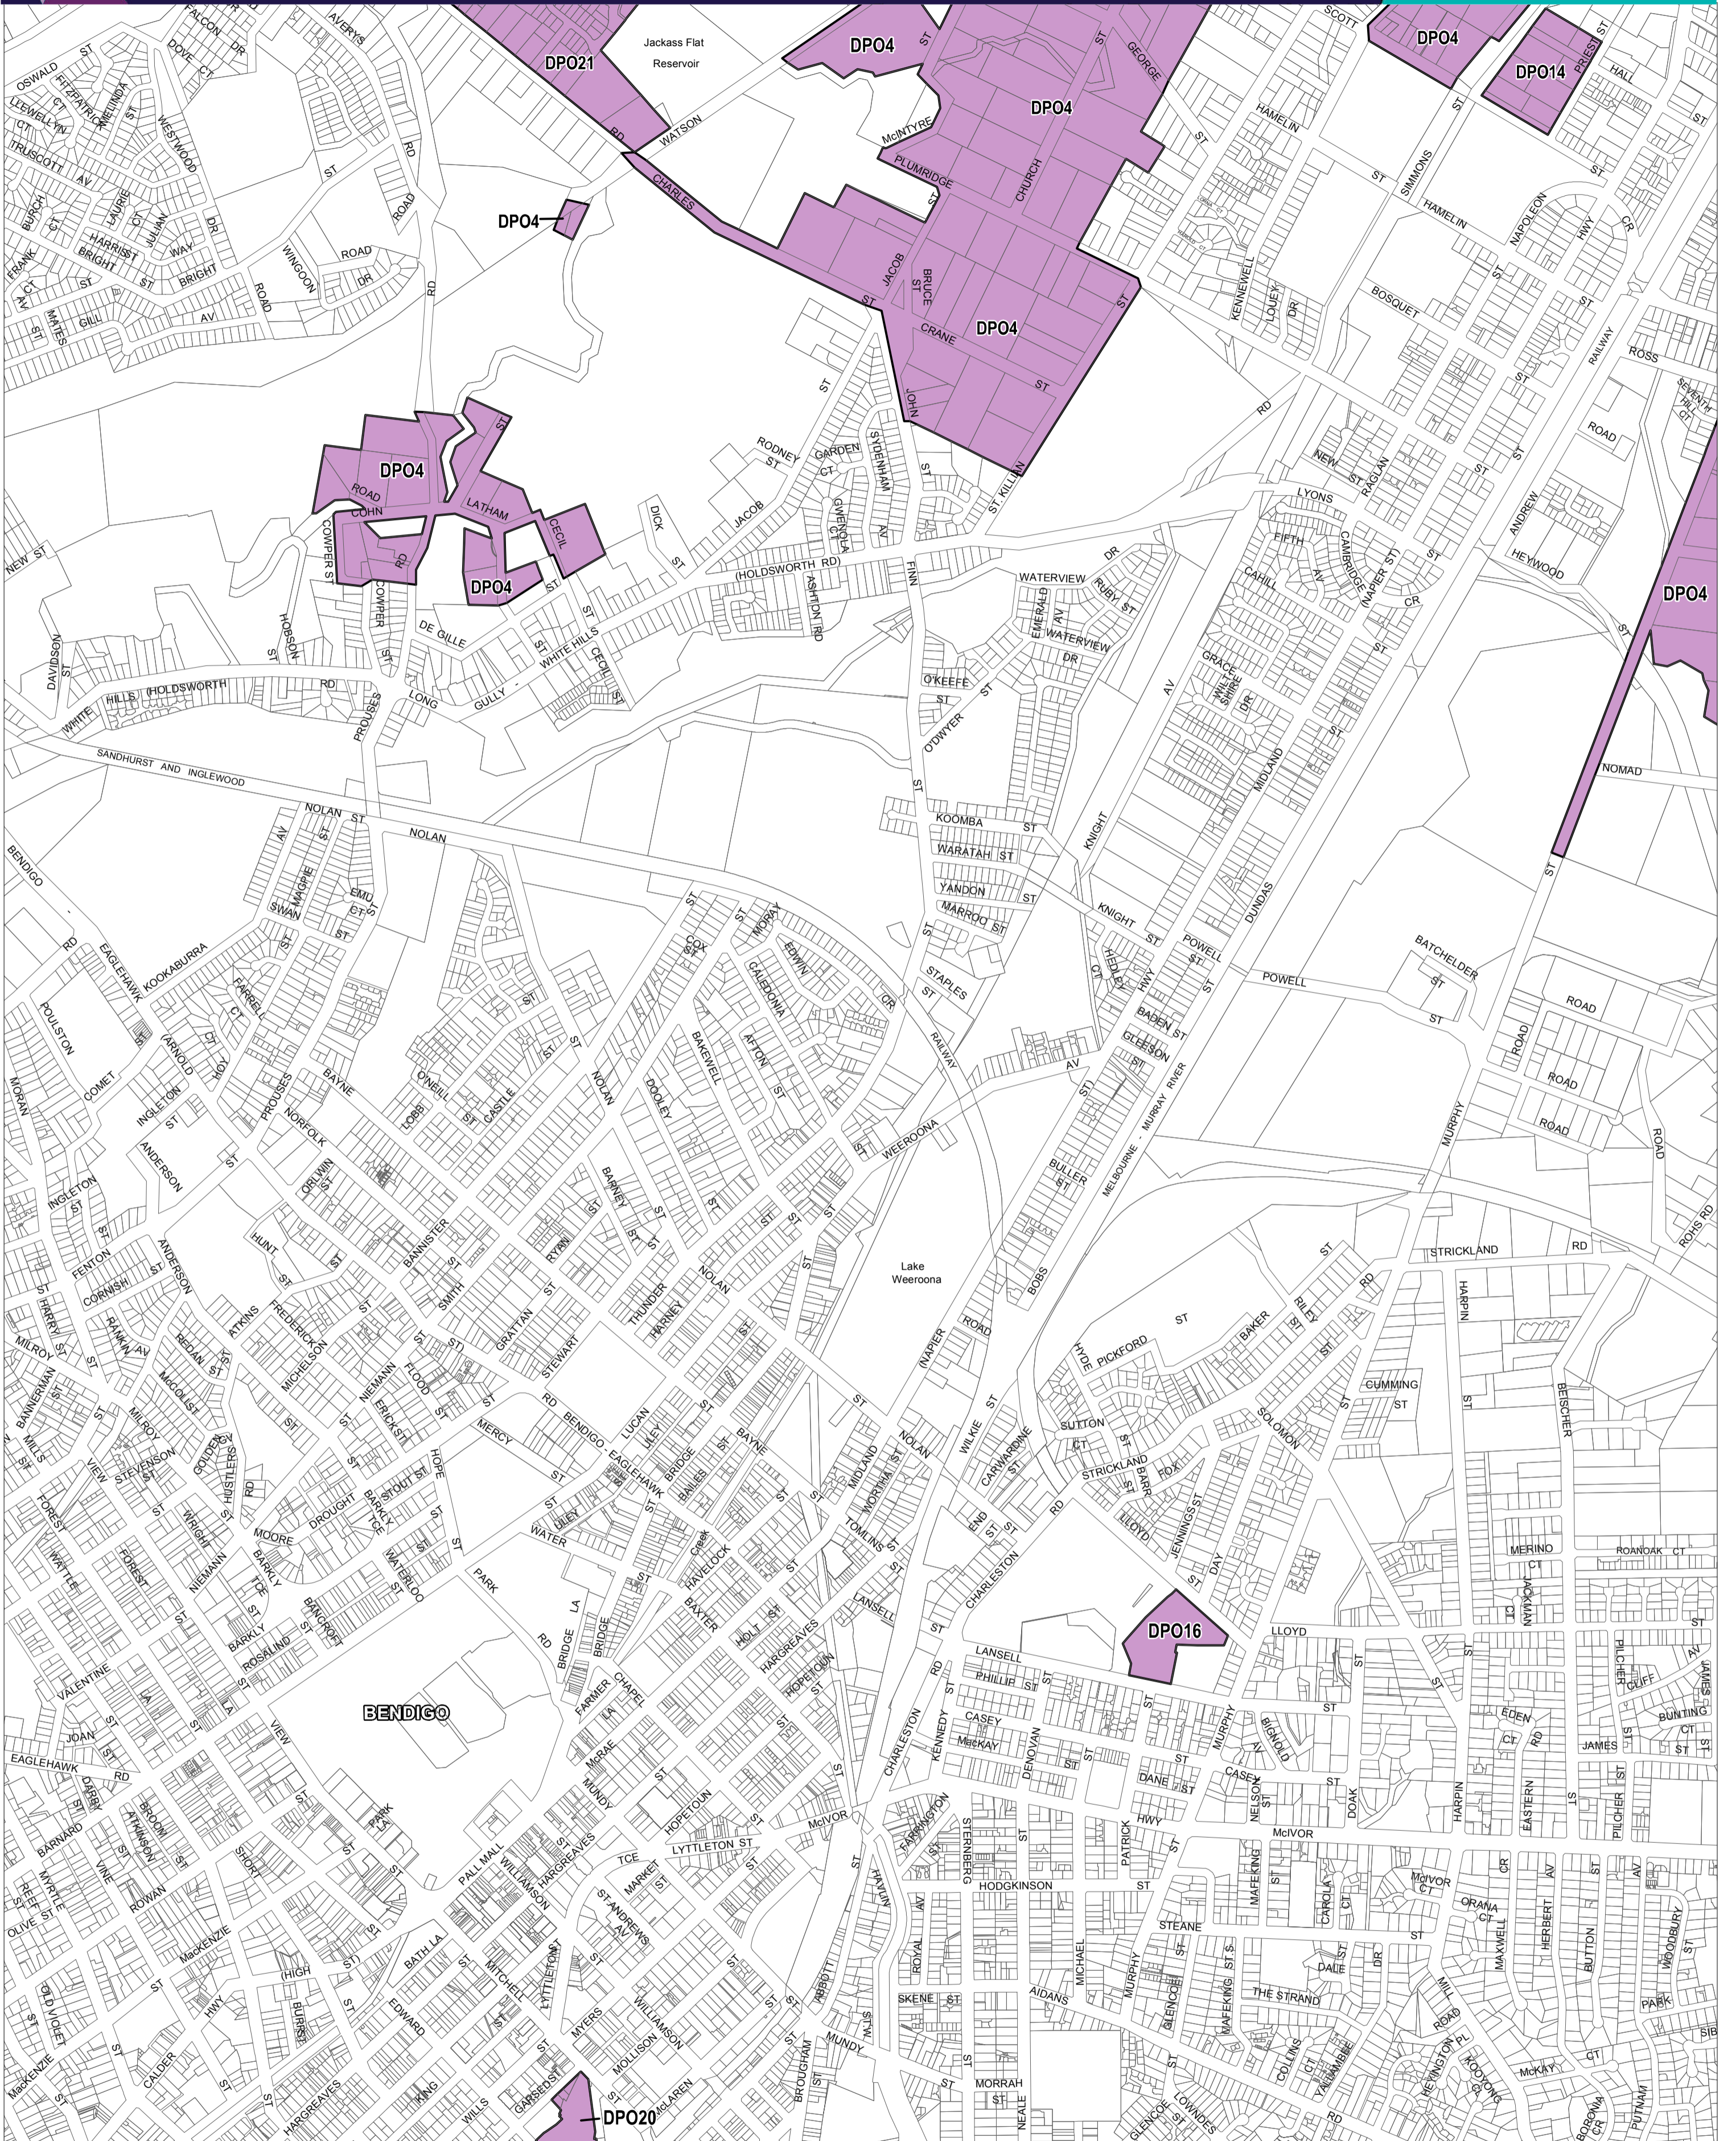

GREATER BENDIGO PLANNING SCHEME - LOCAL PROVISION

1. **Overlays**
2. DPO14 Development Plan Overlay - Schedule 14
   - DPO16 Development Plan Overlay - Schedule 16
   - DPO20 Development Plan Overlay - Schedule 20
   - DPO21 Development Plan Overlay - Schedule 21
   - DPO4 Development Plan Overlay - Schedule 4

Municipal Boundary (if shown)

500 0 500 m

AUSTRALIAN MAP GRID ZONE 55

PREPARED BY: Planning Mapping Services

Printed: 10/2/2017

AMENDMENT C212

Environment, Land, Water and Planning

INDEX TO ADJOINING SCHEME MAPS