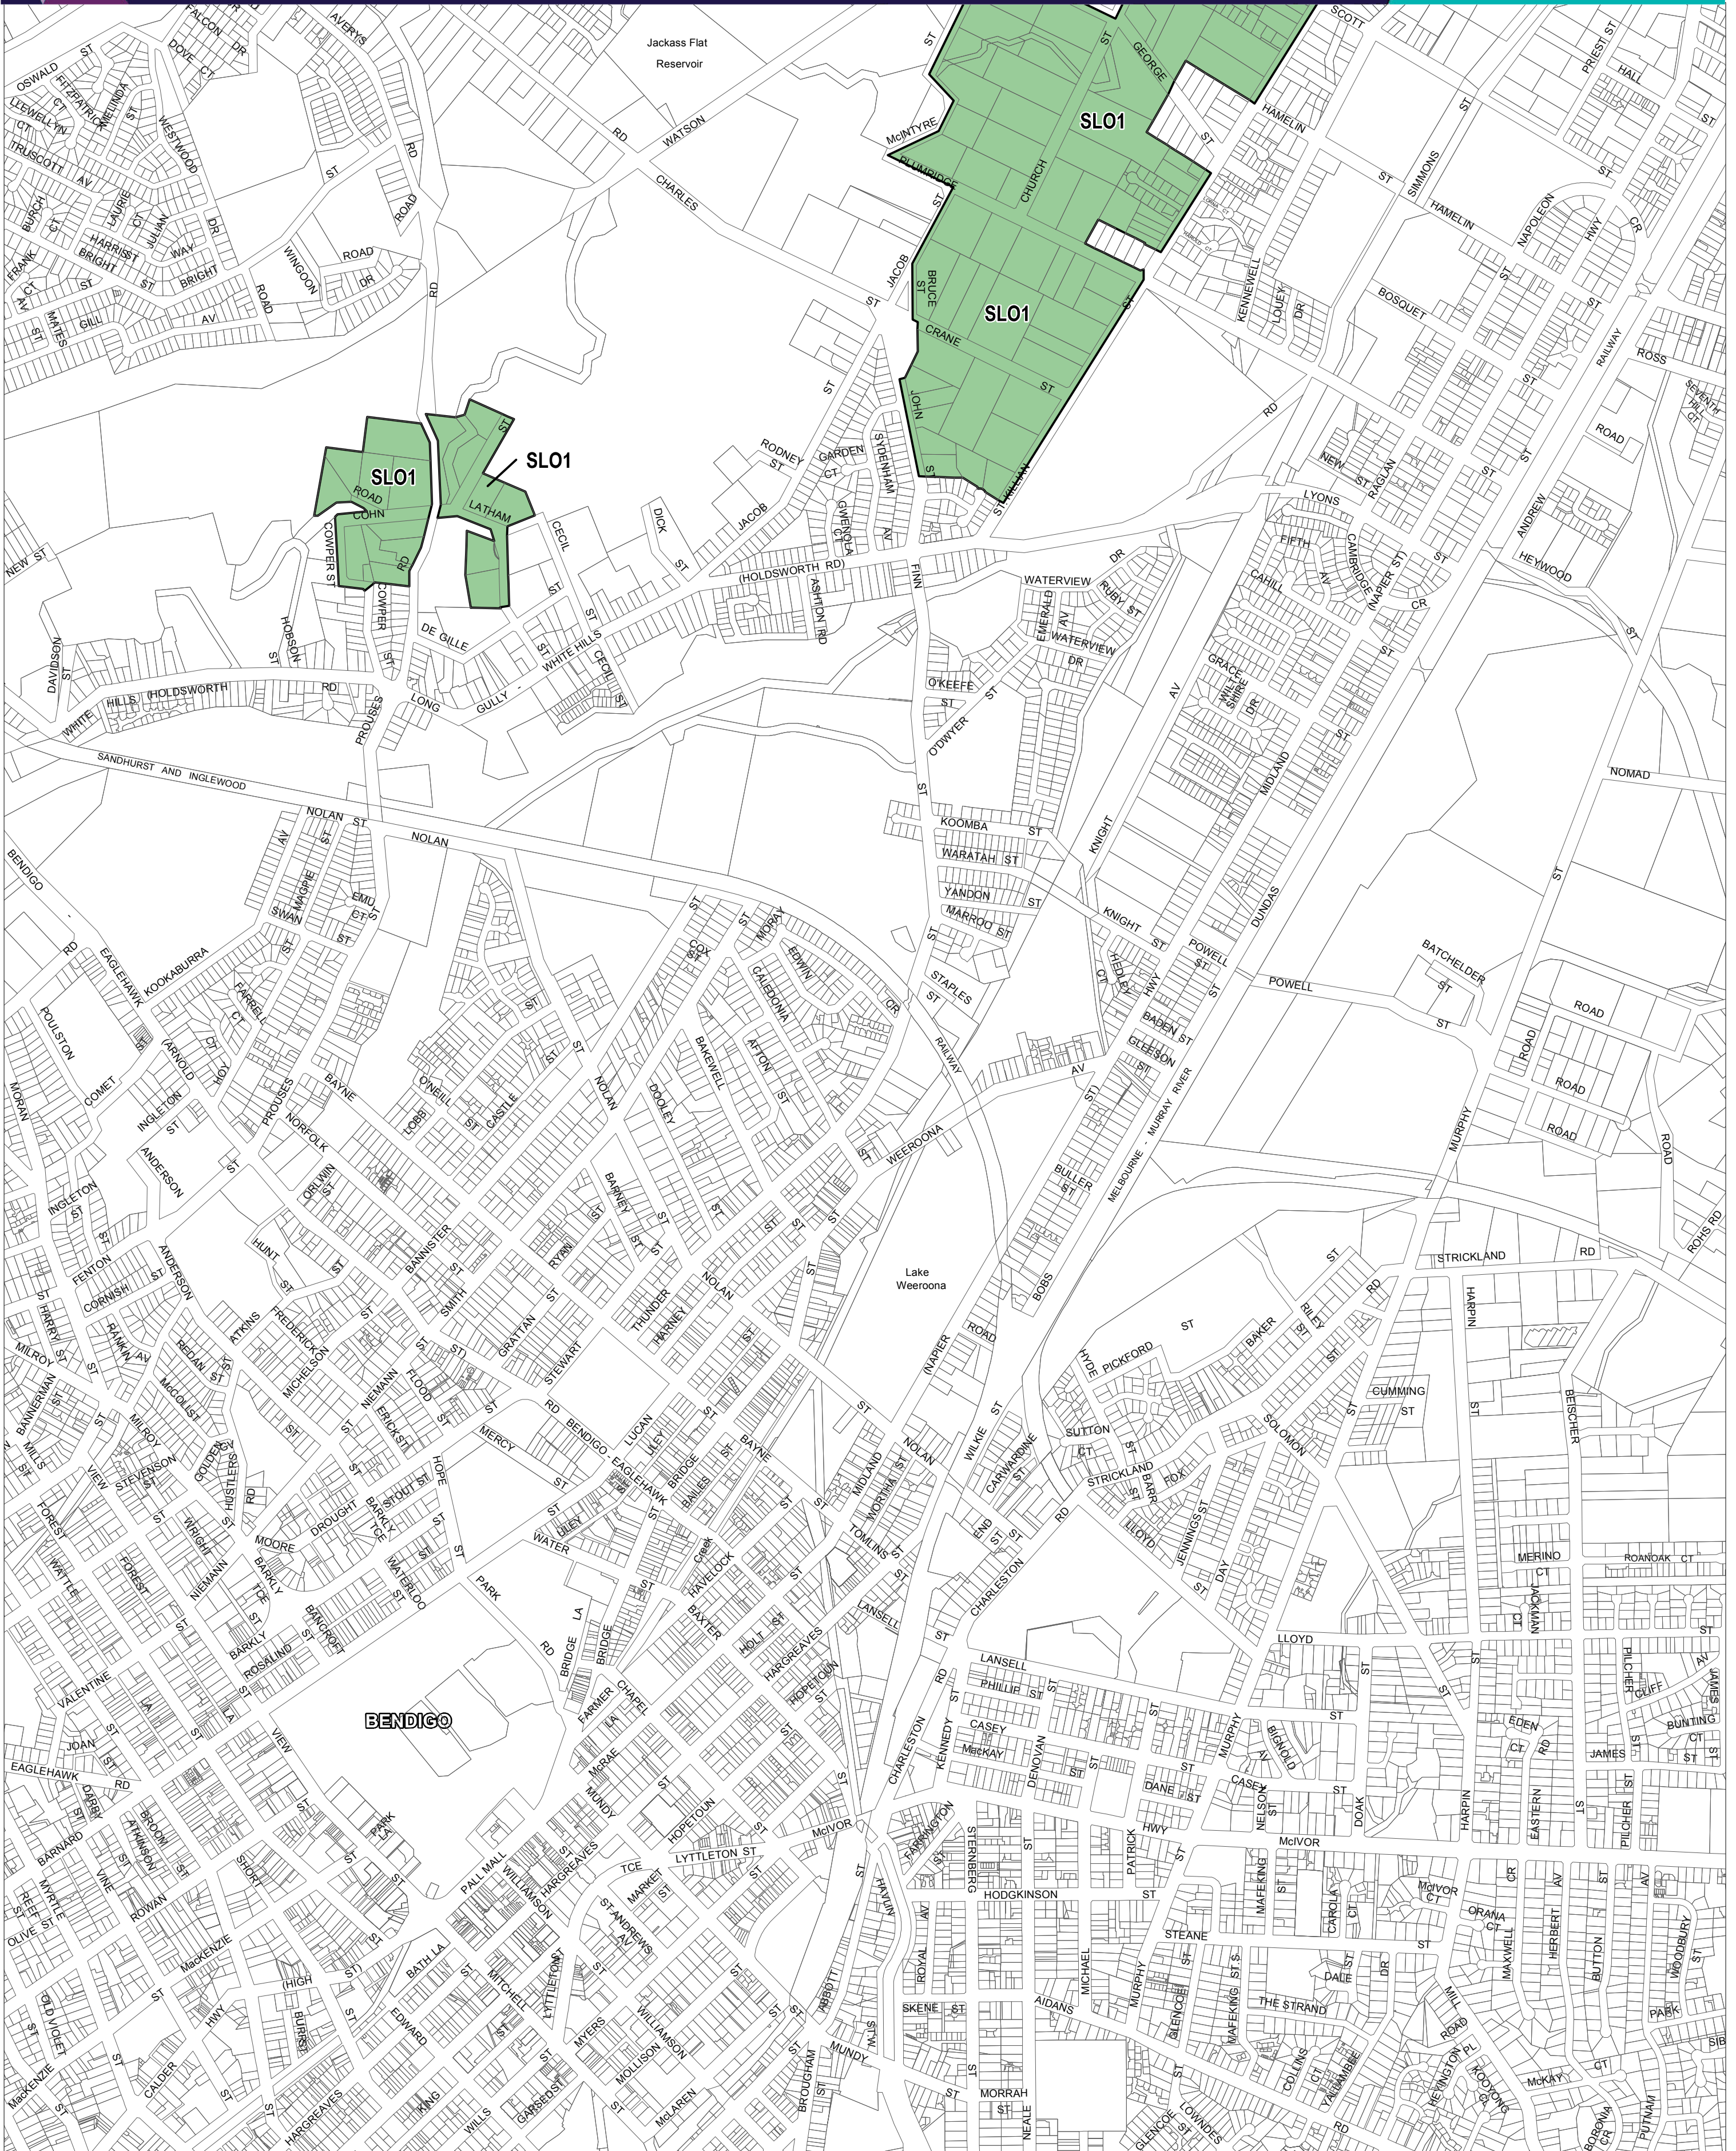

GREATER BENDIGO PLANNING SCHEME - LOCAL PROVISION

Municipal Boundary (if shown)

500 0 500 m
AUSTRALIAN MAP GRID ZONE 55

PREPARED BY: Planning Mapping Services

Printed: 10/2/2017

AMENDMENT C212

VICTORIA
State Government

Environment,
Land, Water
and Planning

INDEX TO ADJOINING SCHEME MAPS